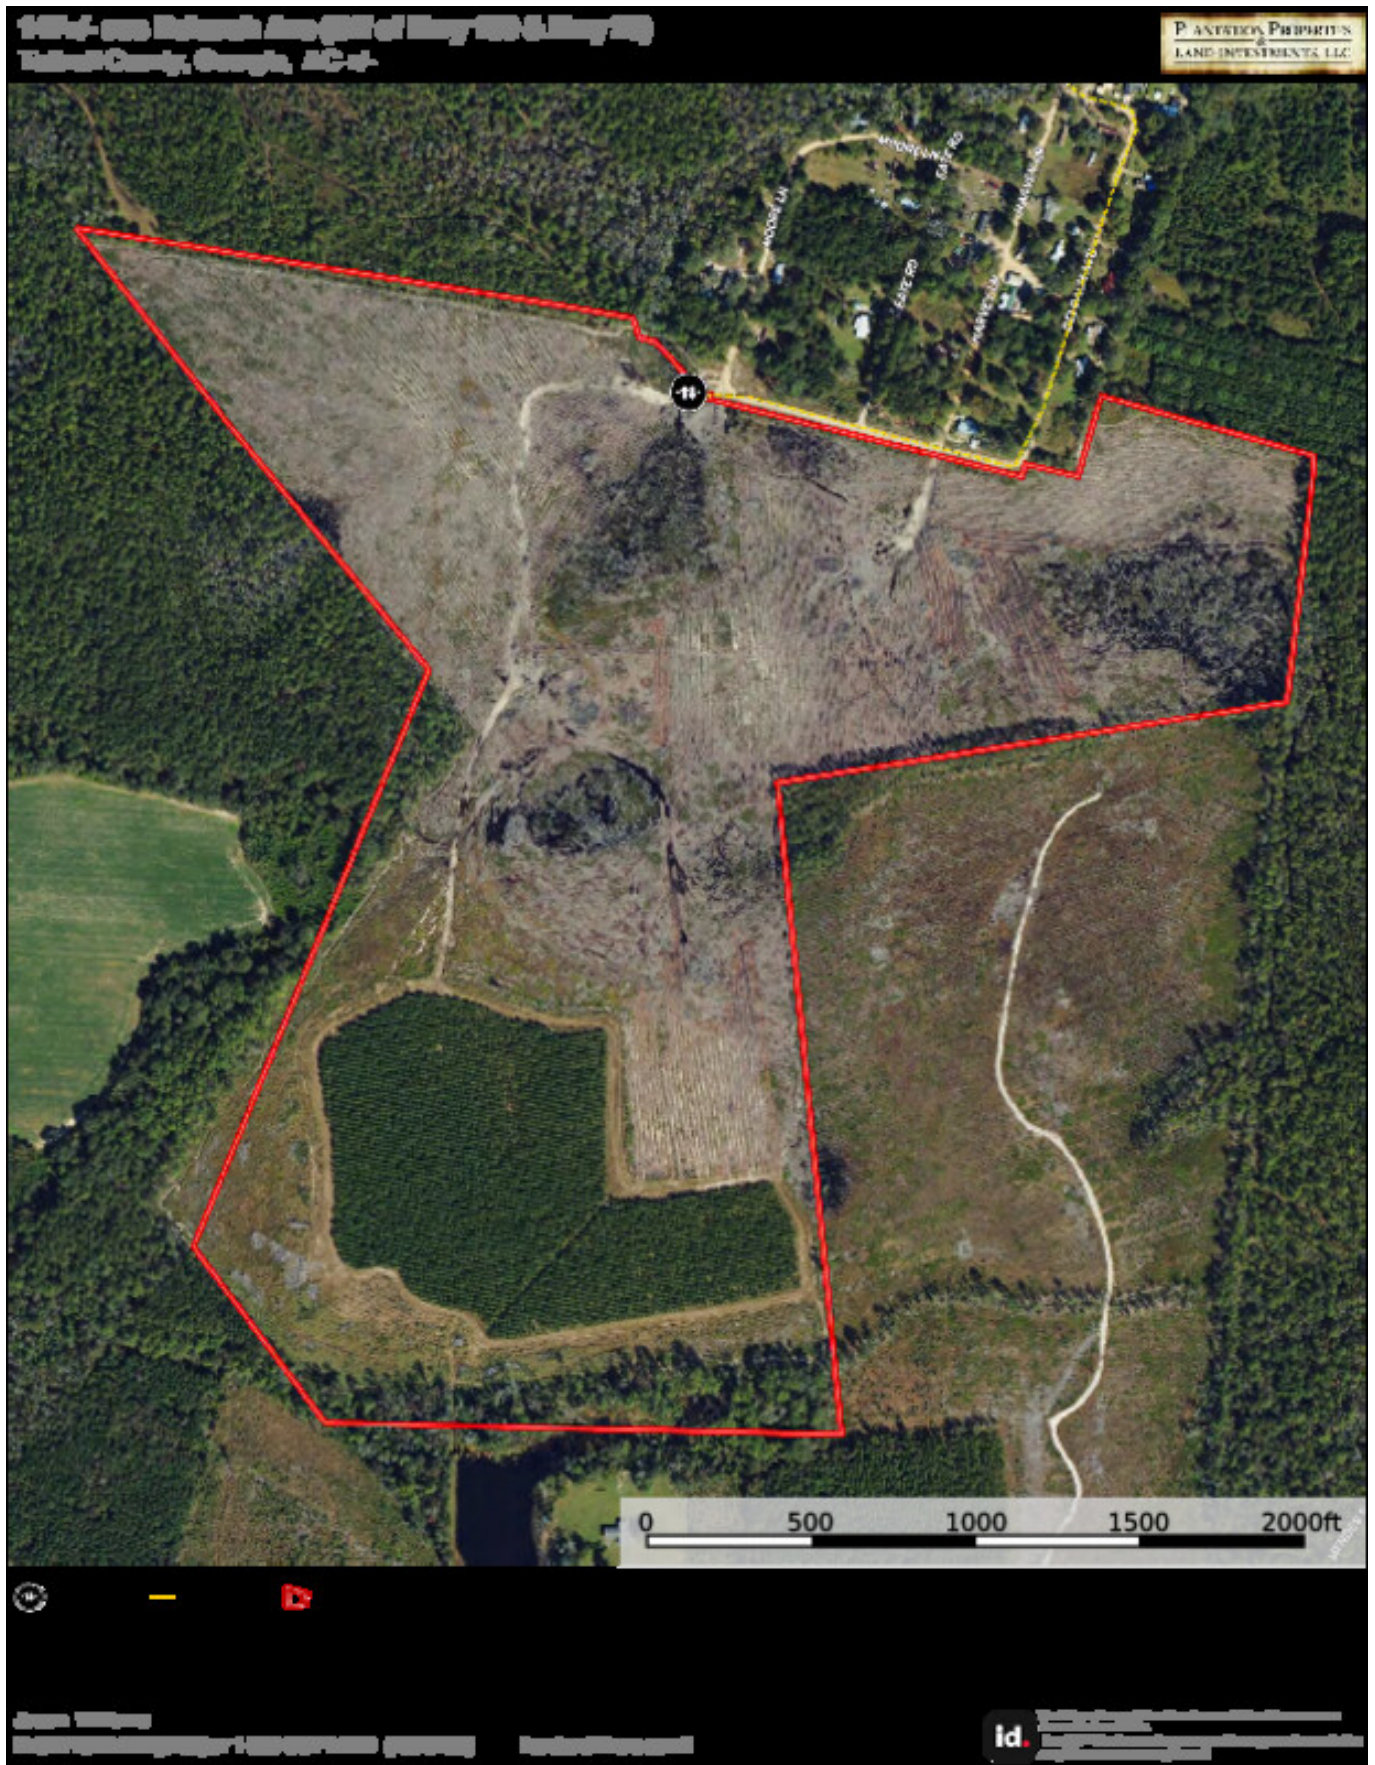

Tattnall Pines

Published on Plantation Properties & Land Investments, LLC (<https://landanddrivers.com>)

Topo Map