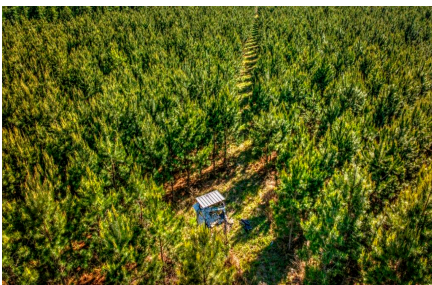

Tattnall Pines

Published on Plantation Properties & Land Investments, LLC (<https://landandrivers.com>)

Price: $514,500

Property Type: Land

Status: Sold

Street/Address: 0 Deloach Avenue (off of Hwy 169 & Hwy 23)

City: Glennville

State: Georgia

Zip code: 30427

County: tattnall

Acreage: 147

Per Acre Price: $3,500.00

Phone Number: 912.764.LAND(5263)

Email: info@LandandRivers.com

Google Maps link: [View Larger Map](#)