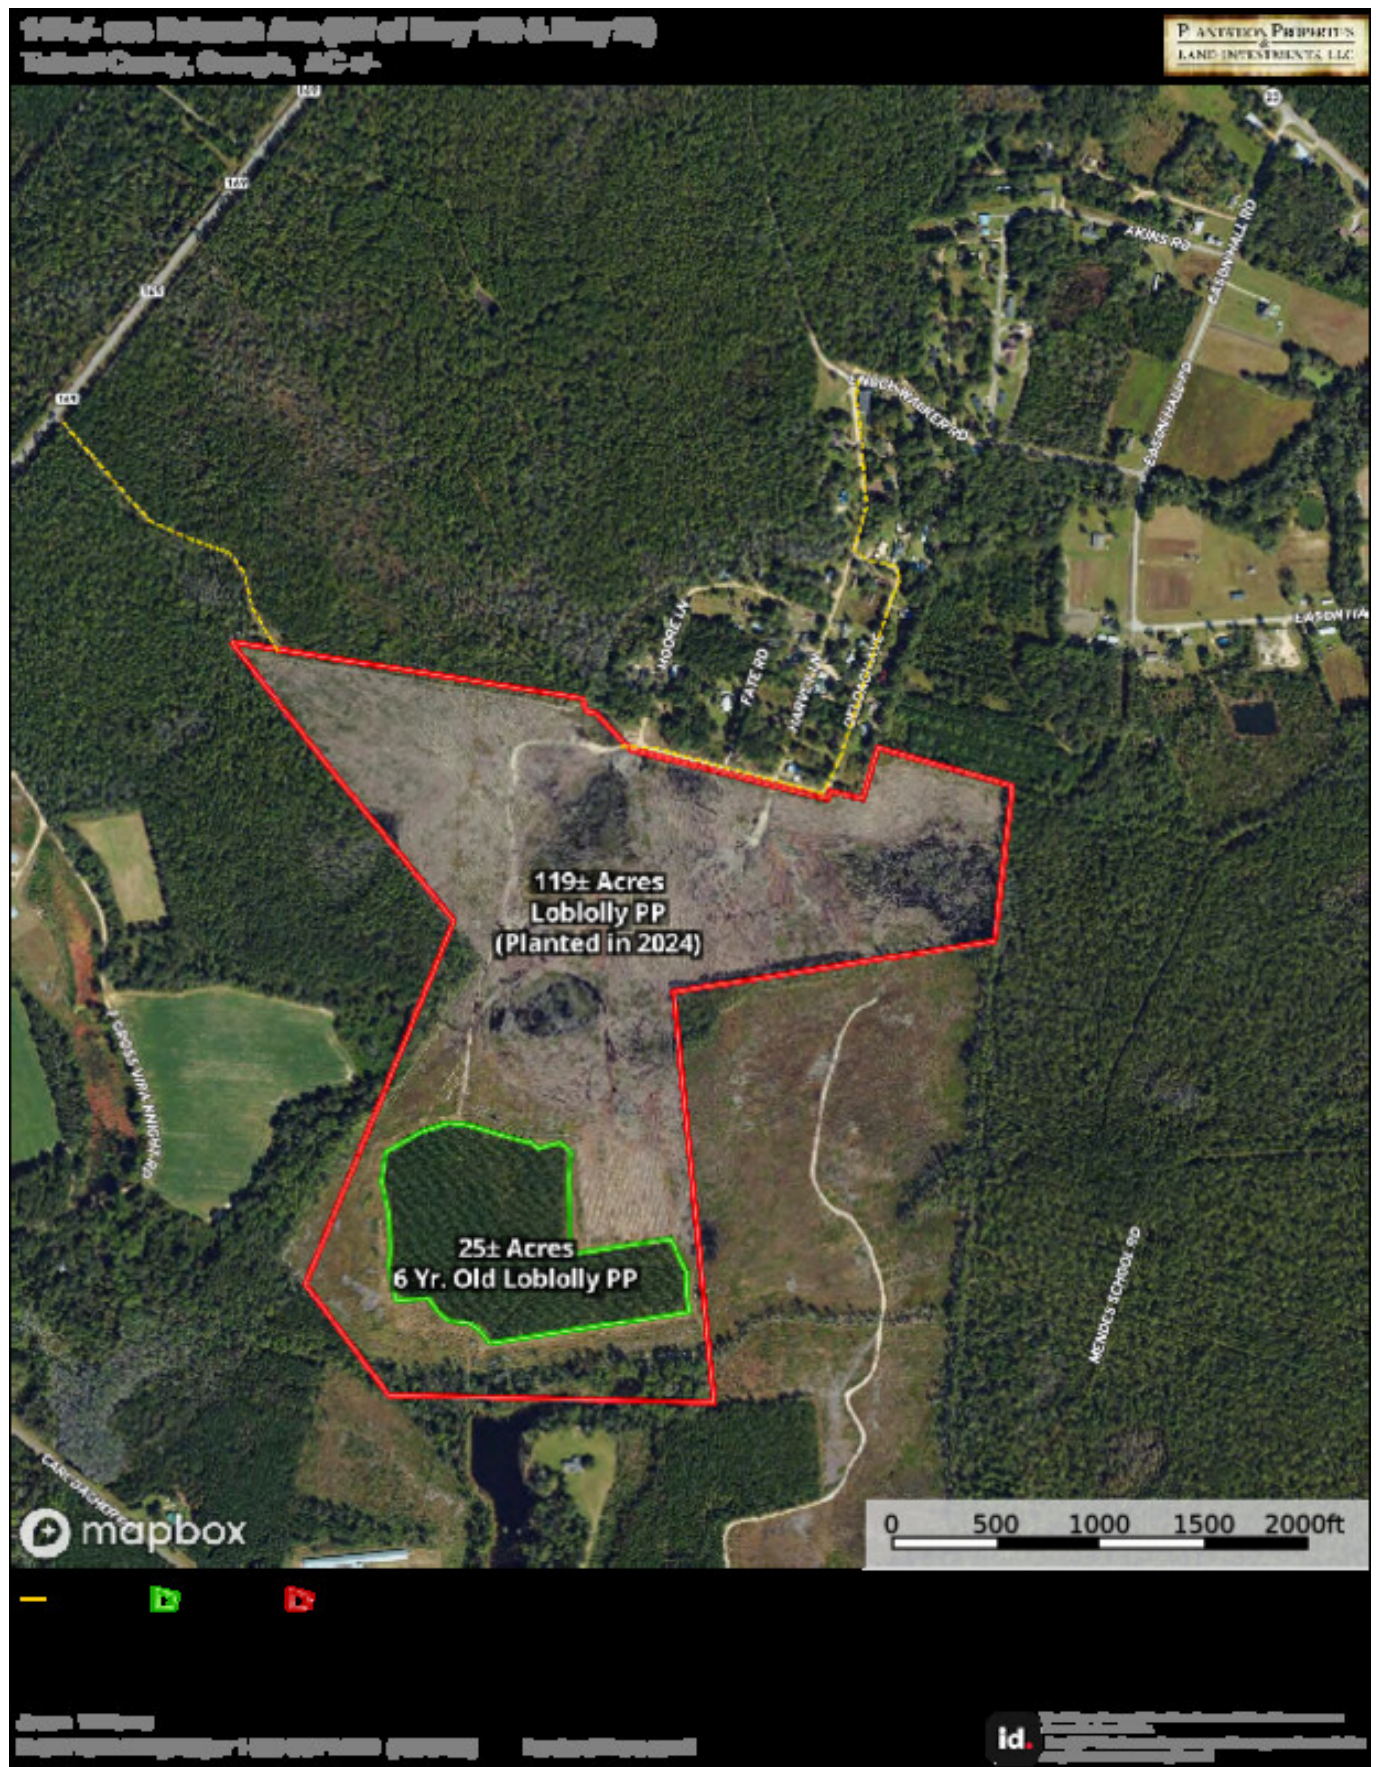

Tattnall Pines

Published on Plantation Properties & Land Investments, LLC (<https://landanddrivers.com>)

Soil Map