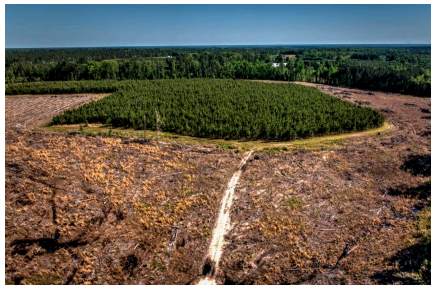

Tattnall Pines

Published on Plantation Properties & Land Investments, LLC (<https://landandrivers.com>)

Price: $514,500

Property Type: Land

Status: Sold

Street/Address: 0 Deloach Avenue (off of Hwy 169 & Hwy 23)

City: Glennville

State: Georgia

Zip code: 30427

County: tattnall

Acreage: 147

Per Acre Price: $3,500.00

Phone Number: 912.764.LAND(5263)

Email: info@LandandRivers.com

Google Maps link: [View Larger Map](#)