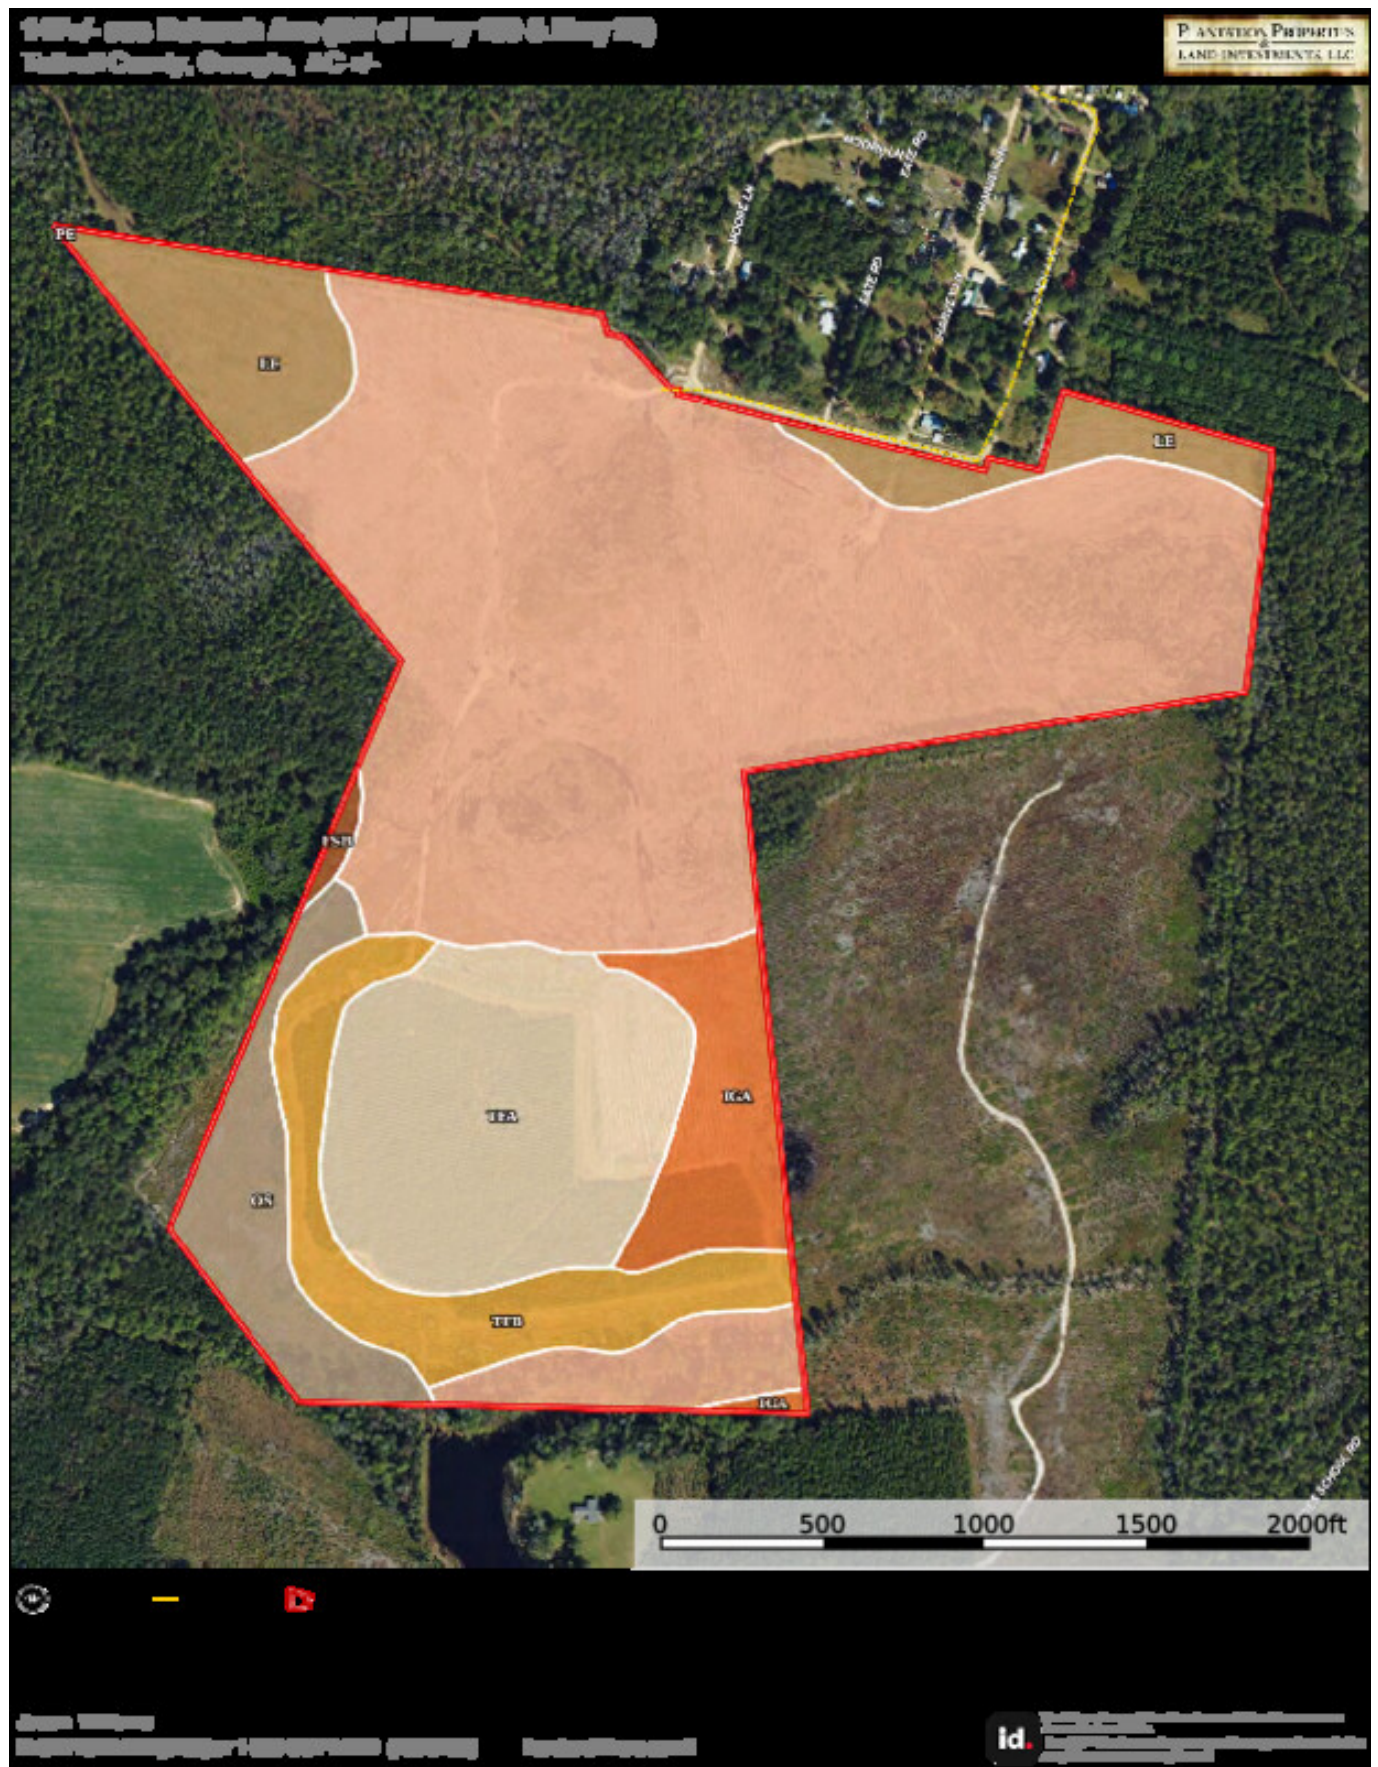

Tattnall Pines

Published on Plantation Properties & Land Investments, LLC (<https://landanddrivers.com>)

Source URL: <https://landanddrivers.com/property/tattnall-pines>