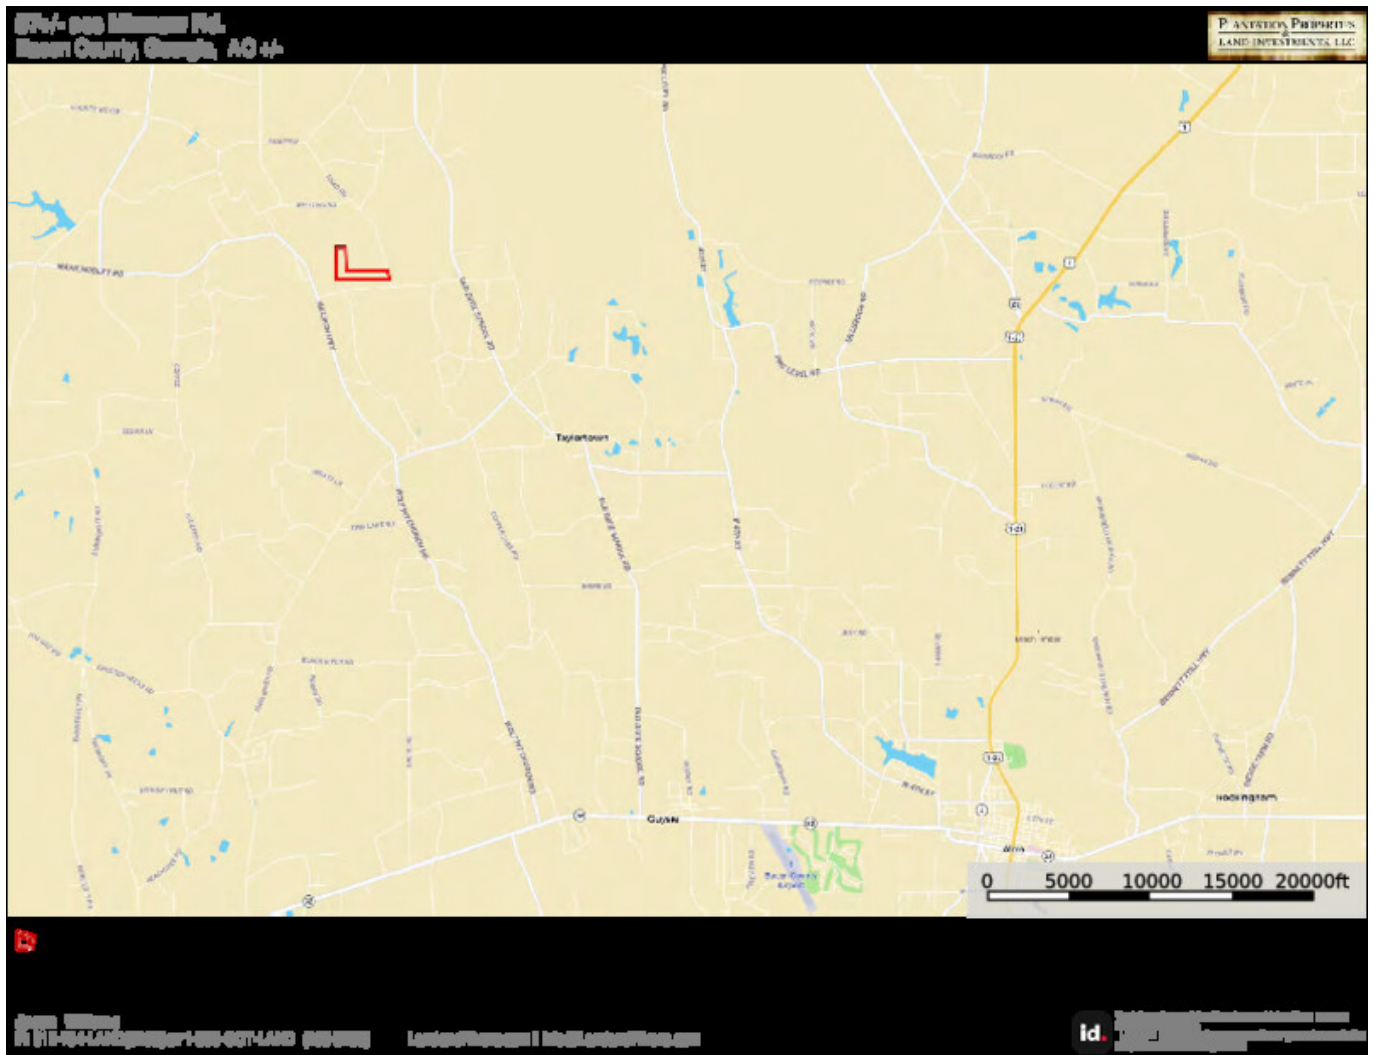

Little Hurricane Creek

PRICE REDUCED!! Little Hurricane Creek is a great recreational property located in northern Bacon County! The property is mostly timbered in pre-merchantable Loblolly and Longleaf pine stands. Ample frontage along a county-maintained dirt road gives great access as well as provides power to the property. A good road gives great access to the interior of the tract. The southeastern corner of the property is crossed by Little Hurricane Creek. This area is timbered in towering Cypress and a variety of gum trees. Deer and turkey sign are easy to find across the property. Several areas can be cultivated for food plots to hold game and provide hunting spots. Please give us a call to schedule your private showing.

Source URL: <https://landanddrivers.com/property/little-hurricane-creek>