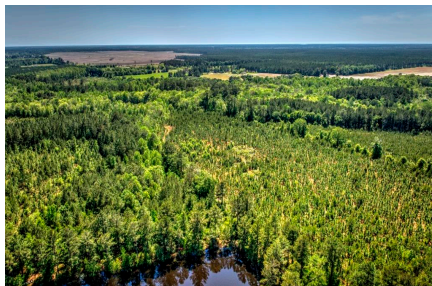

Little Hurricane Creek

Published on Plantation Properties & Land Investments, LLC (<https://landandrivers.com>)