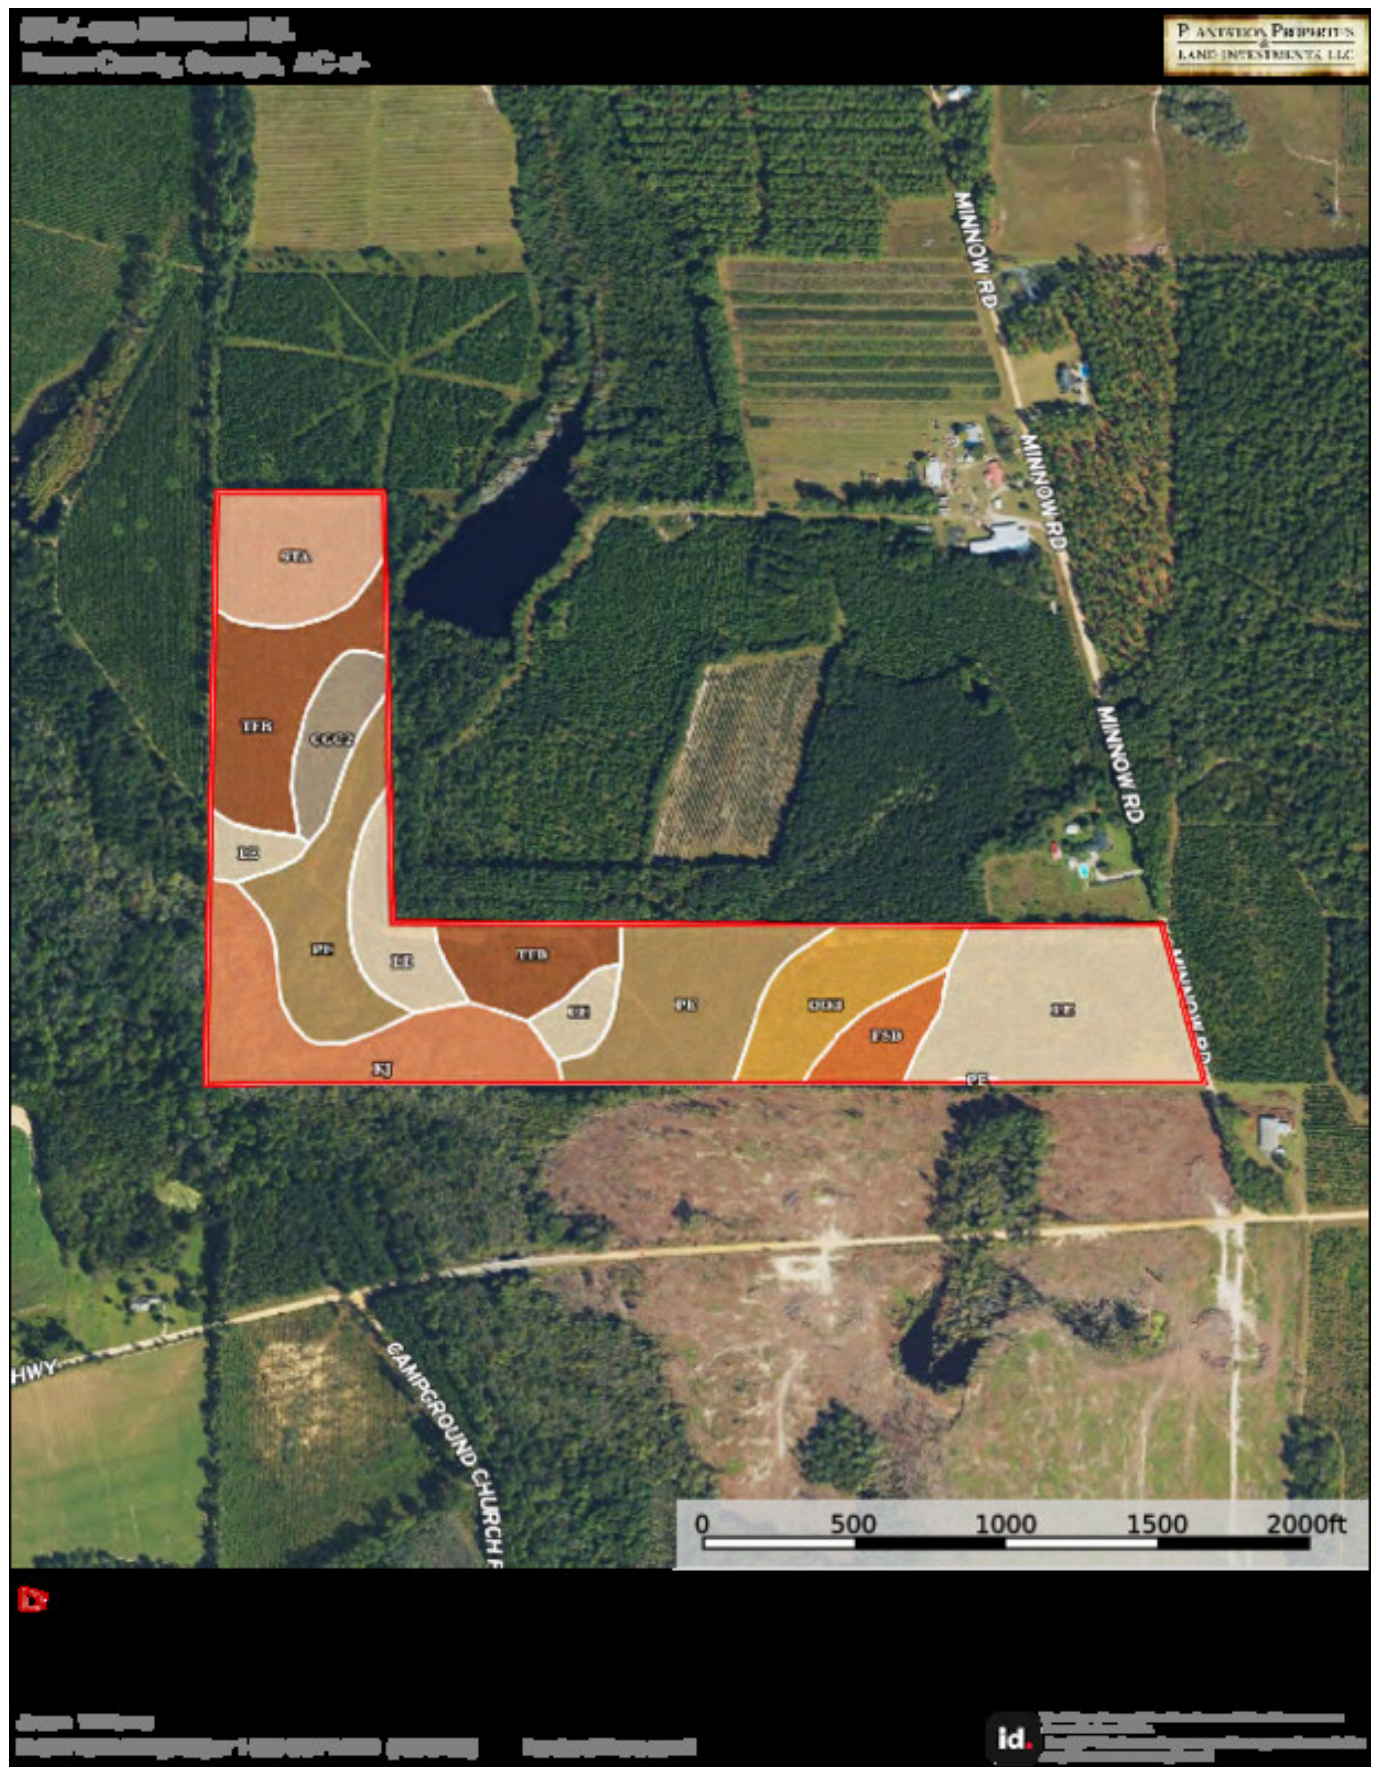

Little Hurricane Creek

Published on Plantation Properties & Land Investments, LLC (<https://landanddrivers.com>)

Location Map