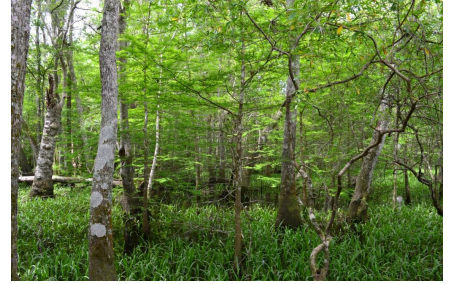

Little Hurricane Creek

Published on Plantation Properties & Land Investments, LLC (<https://landandrivers.com>)

Aerial Map