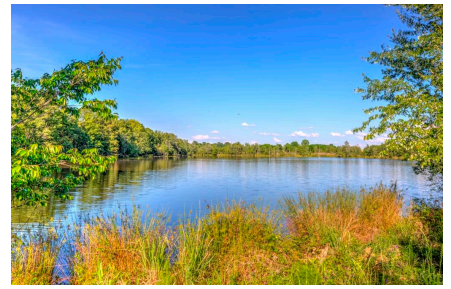

Norfolk Farm

Published on Plantation Properties & Land Investments, LLC (<https://landanddrivers.com>)