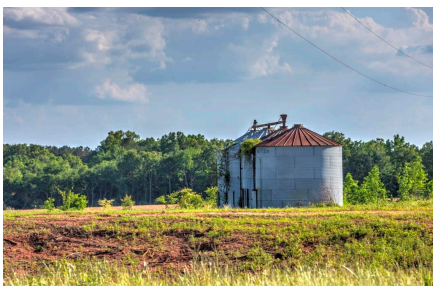

Norfolk Farm

Published on Plantation Properties & Land Investments, LLC (<https://landanddrivers.com>)