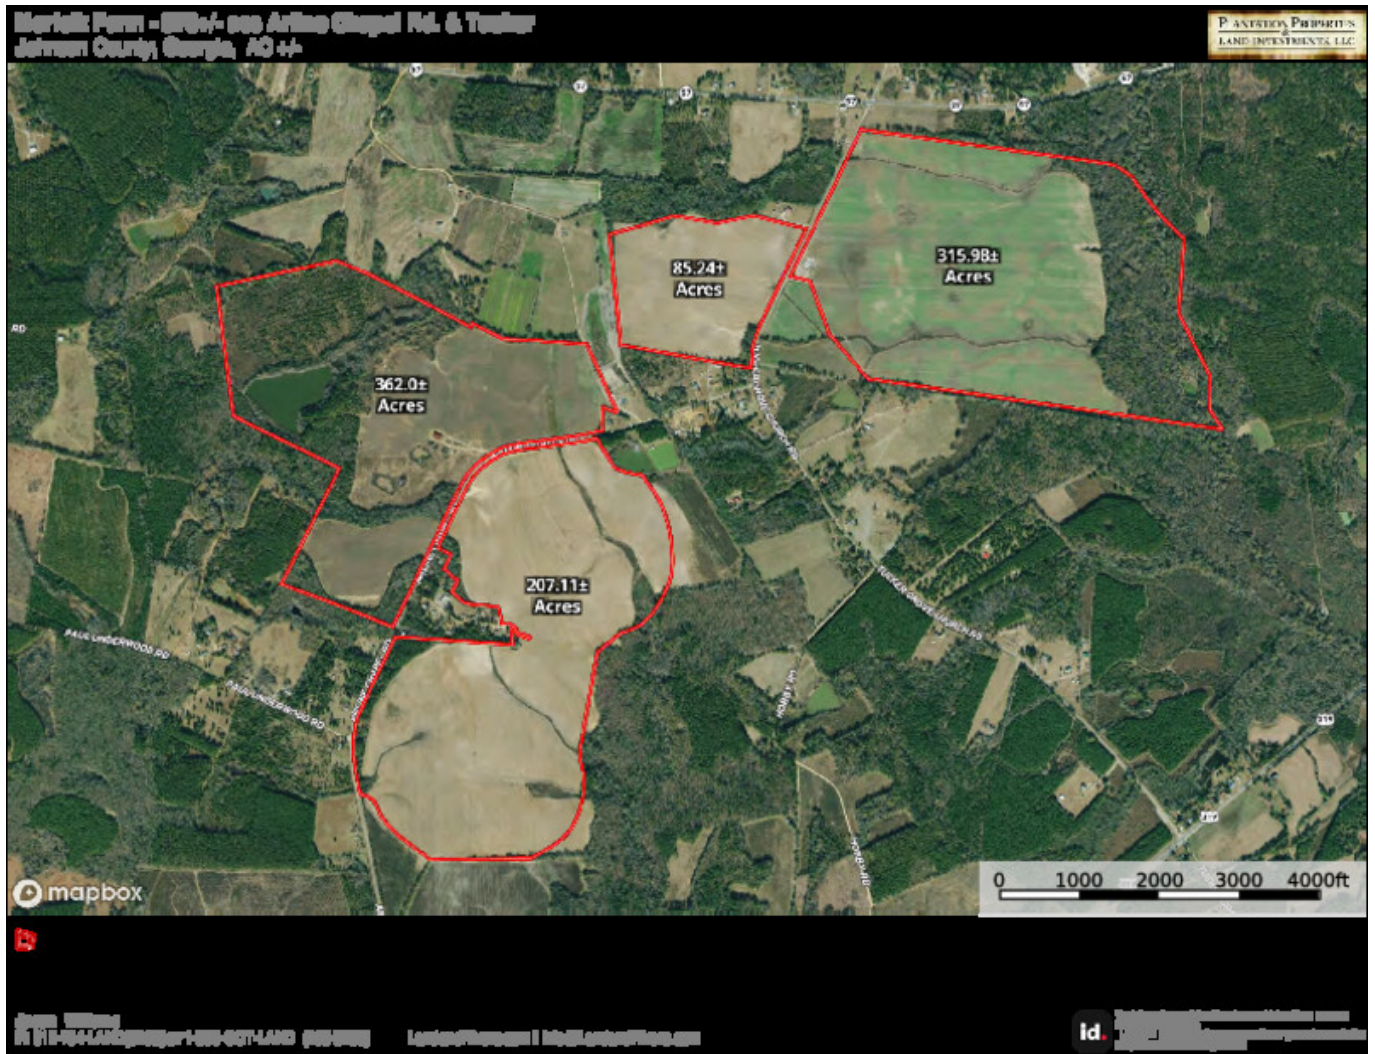

## Norfolk Farm

- **IRRIGATED FARM!!** Norfolk Farm is a beautiful 970± acre farm located in Wrightsville, GA in Johnson County. This property consists of irrigated and non-irrigated farmland, cutover timberland, and a large pond. There is a total of 526± acres under irrigation with 4 pivots & 2 wells, and an additional 201± acres of non-irrigated farmland. The remaining acreage is cutover timberland and a large 16± acre pond. There is also a large 48x100 partially enclosed structure, that is currently used as a farm shop, and four (4,000 bushel) grain bins on the property.

**Google Maps link:** [View Larger Map](#)

## Aerial Map

## Location Map