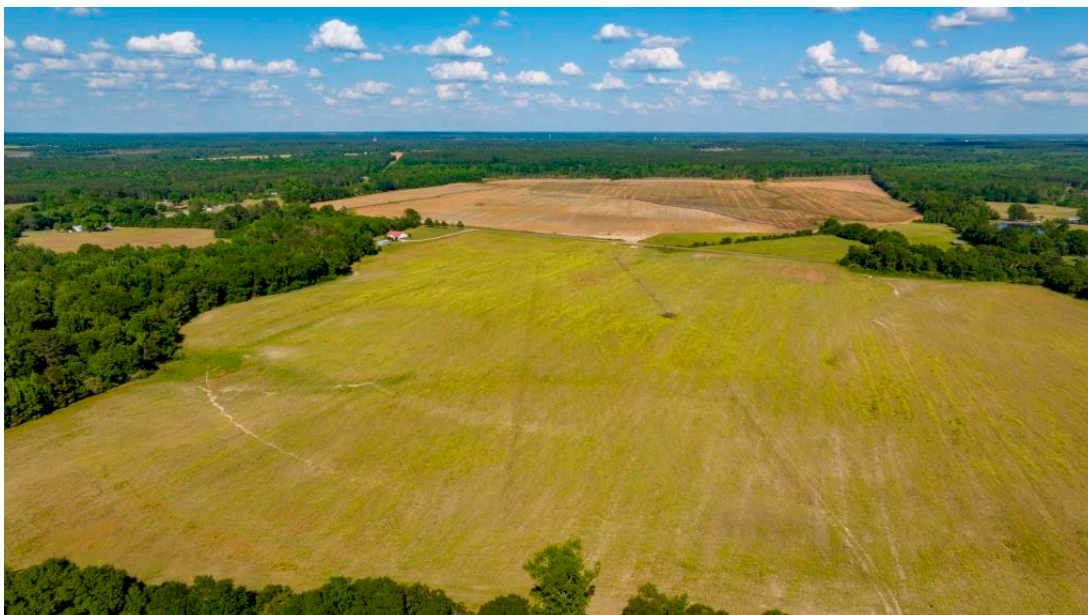

- **Irrigation Details:**

- 11-Tower Pivot, Lockwood Electric
- 7-Tower Pivot, Lindsay Zimmatic
- 6-Tower Pivot, Lindsay Zimmatic
- 4-Tower Pivot, Lindsay Zimmatic

- •

- Well #1 - GE 250HP (Services 11-Tower & 4-Tower Pivots)
- Originally installed in 1984 & completely redone in July 2019

- •

- Well #2 - GE 200HP, 14" steel casing (Services 7-Tower & 6-Tower Pivots)
- Originally installed in 1979, Motor replaced in March 2009

- •

- Located just 20 minutes from Dublin, 35 minutes from Swainsboro & 1 hour from Macon. This property is set up ready for you to begin farming immediately! Call Jason Williams today to view this property. 912.764.LAND(5263)

- •