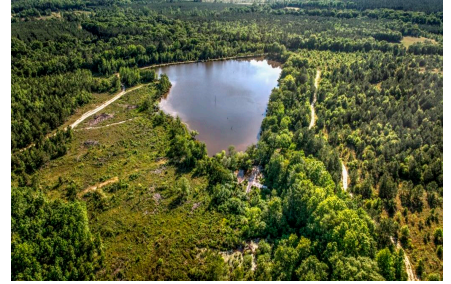

Norfolk Farm

Published on Plantation Properties & Land Investments, LLC (<https://landanddrivers.com>)