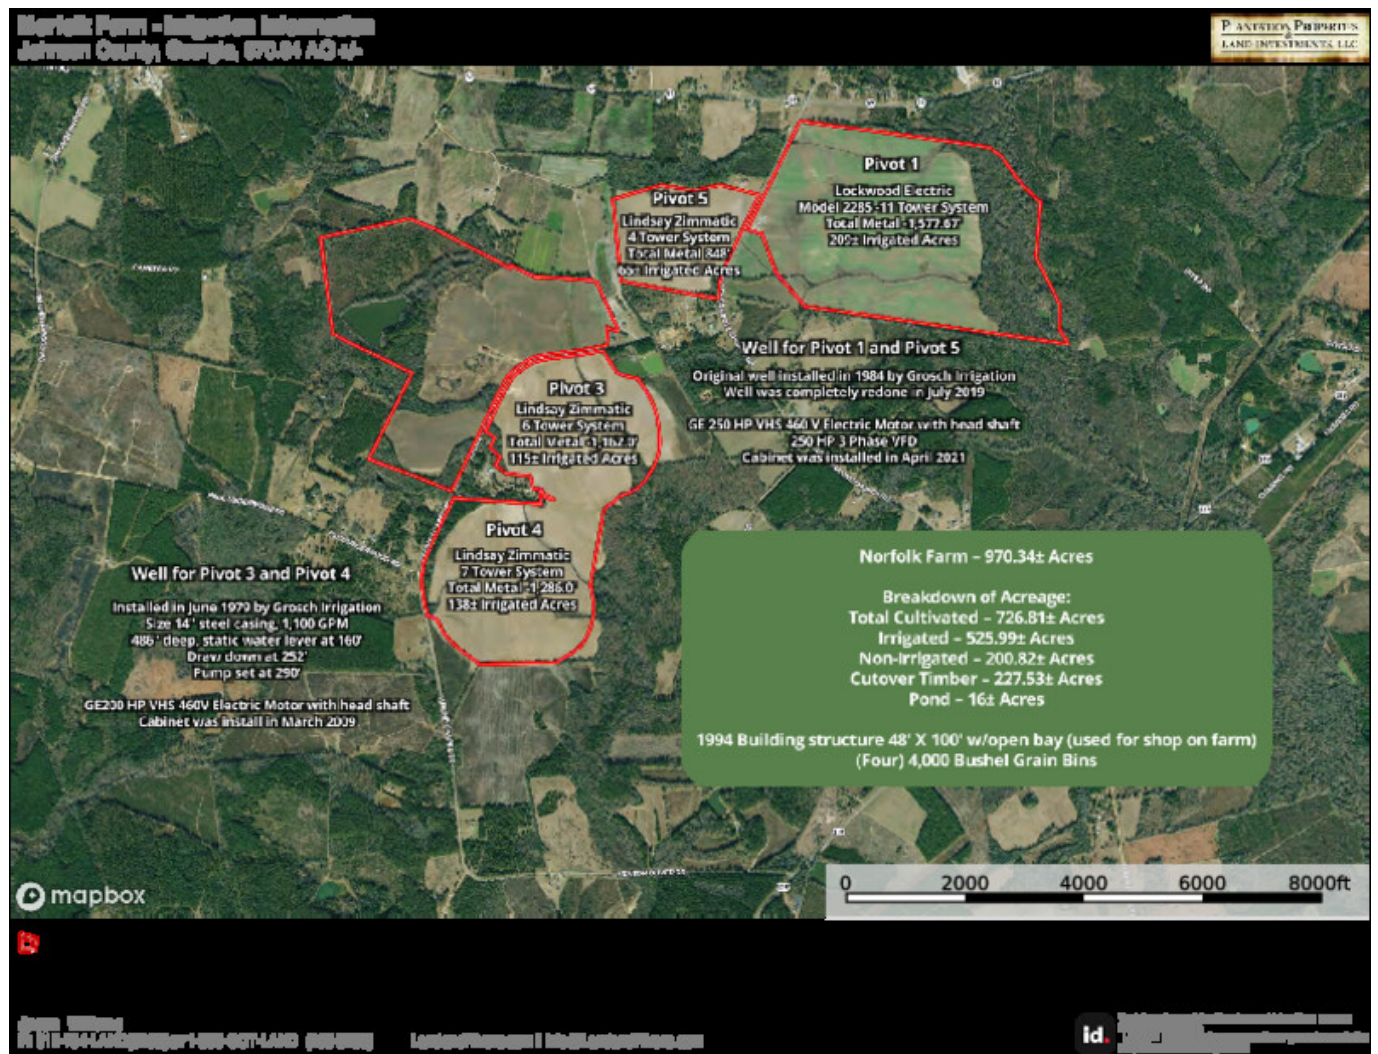

## Norfolk Farm

- **IRRIGATED FARM!!** Norfolk Farm is a beautiful 970± acre farm located in Wrightsville, GA in Johnson County. This property consists of irrigated and non-irrigated farmland, cutover timberland, and a large pond. There is a total of 526± acres under irrigation with 4 pivots & 2 wells, and an additional 201± acres of non-irrigated farmland. The remaining acreage is cutover timberland and a large 16± acre pond. There is also a large 48x100 partially enclosed structure, that is currently used as a farm shop, and four (4,000 bushel) grain bins on the property.

## Aerial Map

## Irrigation Map & Details

## Location Map