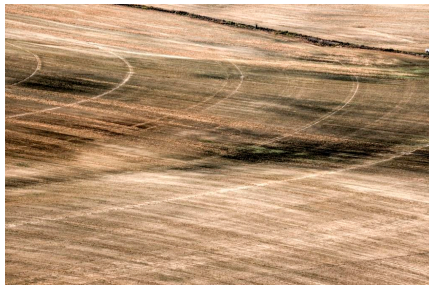

Norfolk Farm

Published on Plantation Properties & Land Investments, LLC (<https://landandrivers.com>)

Price: $5,250,000

Property Type: Land

Status: For Sale

Street/Address: Arline Chapel Rd & Tucker Grove Church Rd.

City: Wrightsville

State: Georgia

Zip code: 31096

County: johnson

Acreage: 970

Per Acre Price: $0.00

Phone Number: 912.764.LAND(5263)

Email: info@LandandRivers.com

Google Maps link: [View Larger Map](#)