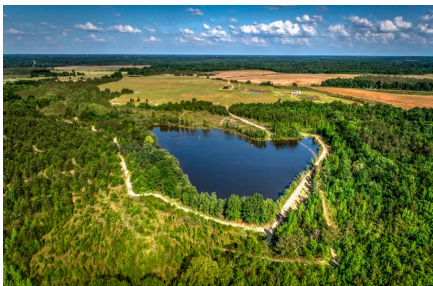

Norfolk Farm

Published on Plantation Properties & Land Investments, LLC (<https://landanddrivers.com>)