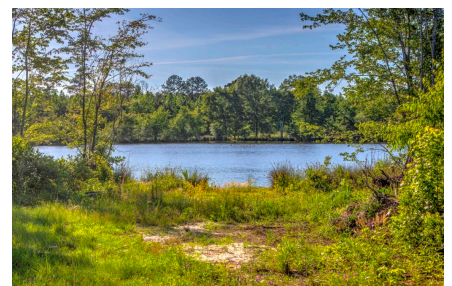

Norfolk Farm

Published on Plantation Properties & Land Investments, LLC (<https://landanddrivers.com>)