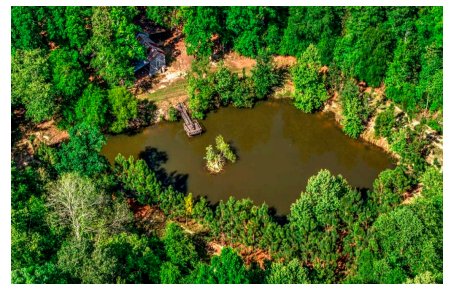

Norfolk Farm

Published on Plantation Properties & Land Investments, LLC (<https://landanddrivers.com>)