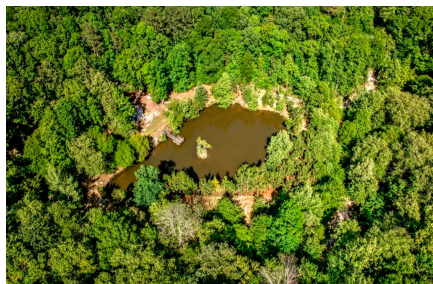

Norfolk Farm

Published on Plantation Properties & Land Investments, LLC (<https://landanddrivers.com>)