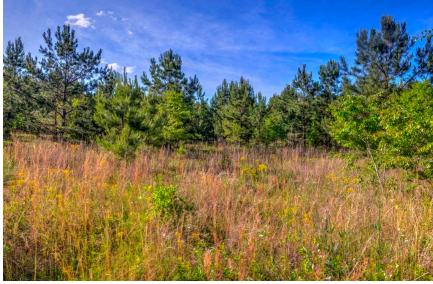

Norfolk Farm

Published on Plantation Properties & Land Investments, LLC (<https://landanddrivers.com>)