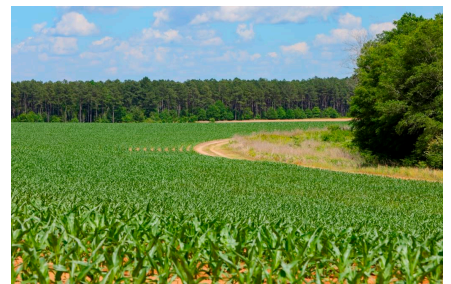

Three Bale Farm

Published on Plantation Properties & Land Investments, LLC (<https://landandrivers.com>)