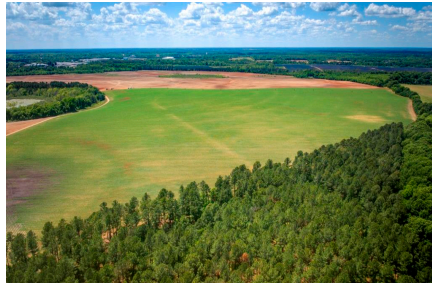

Three Bale Farm

Published on Plantation Properties & Land Investments, LLC (<https://landanddrivers.com>)