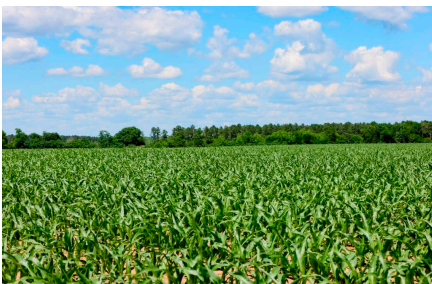

Three Bale Farm

Published on Plantation Properties & Land Investments, LLC (<https://landandrivers.com>)