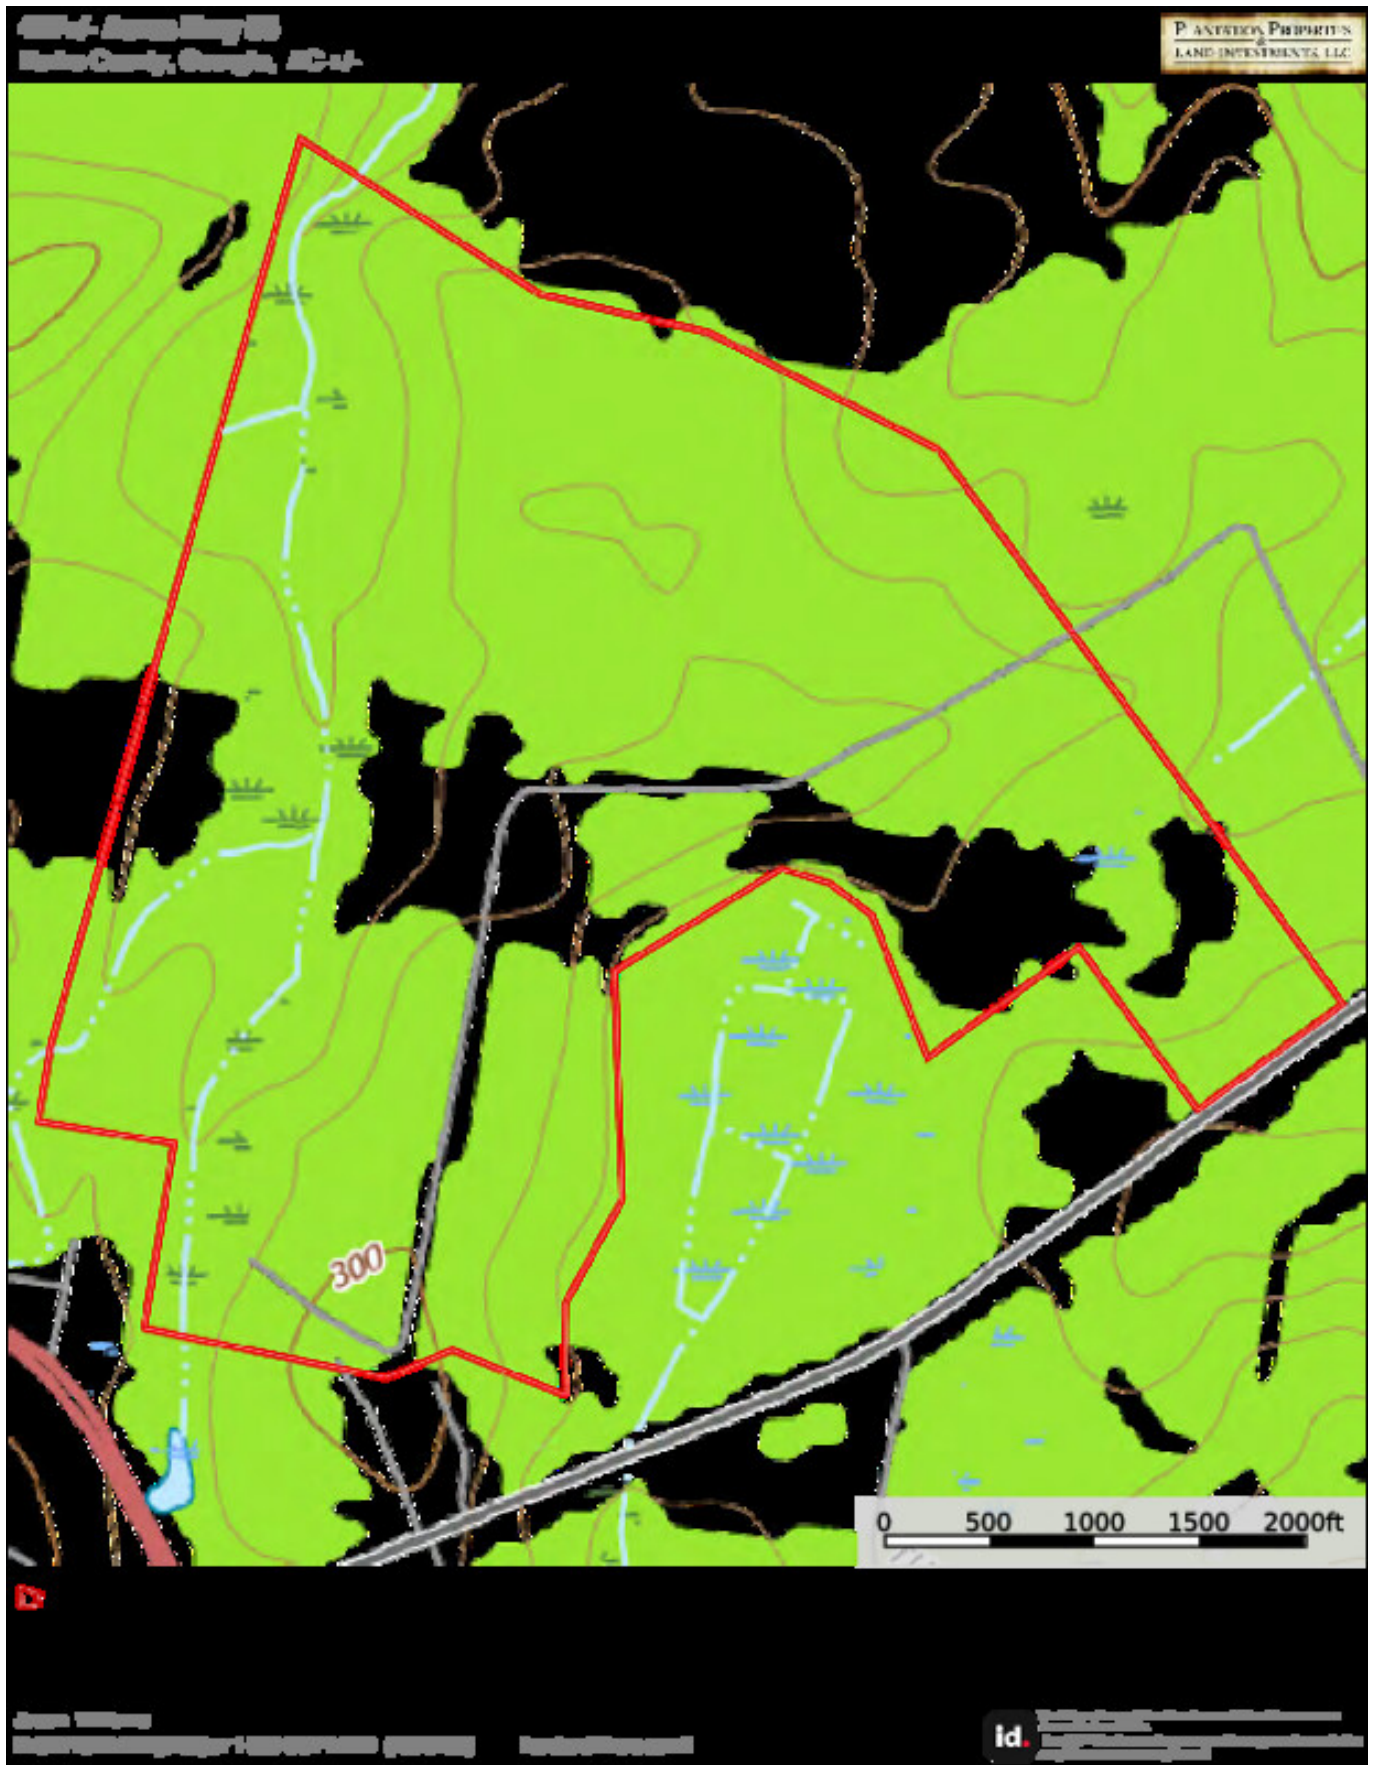

Three Bale Farm

Published on Plantation Properties & Land Investments, LLC (<https://landanddrivers.com>)

Soil Map