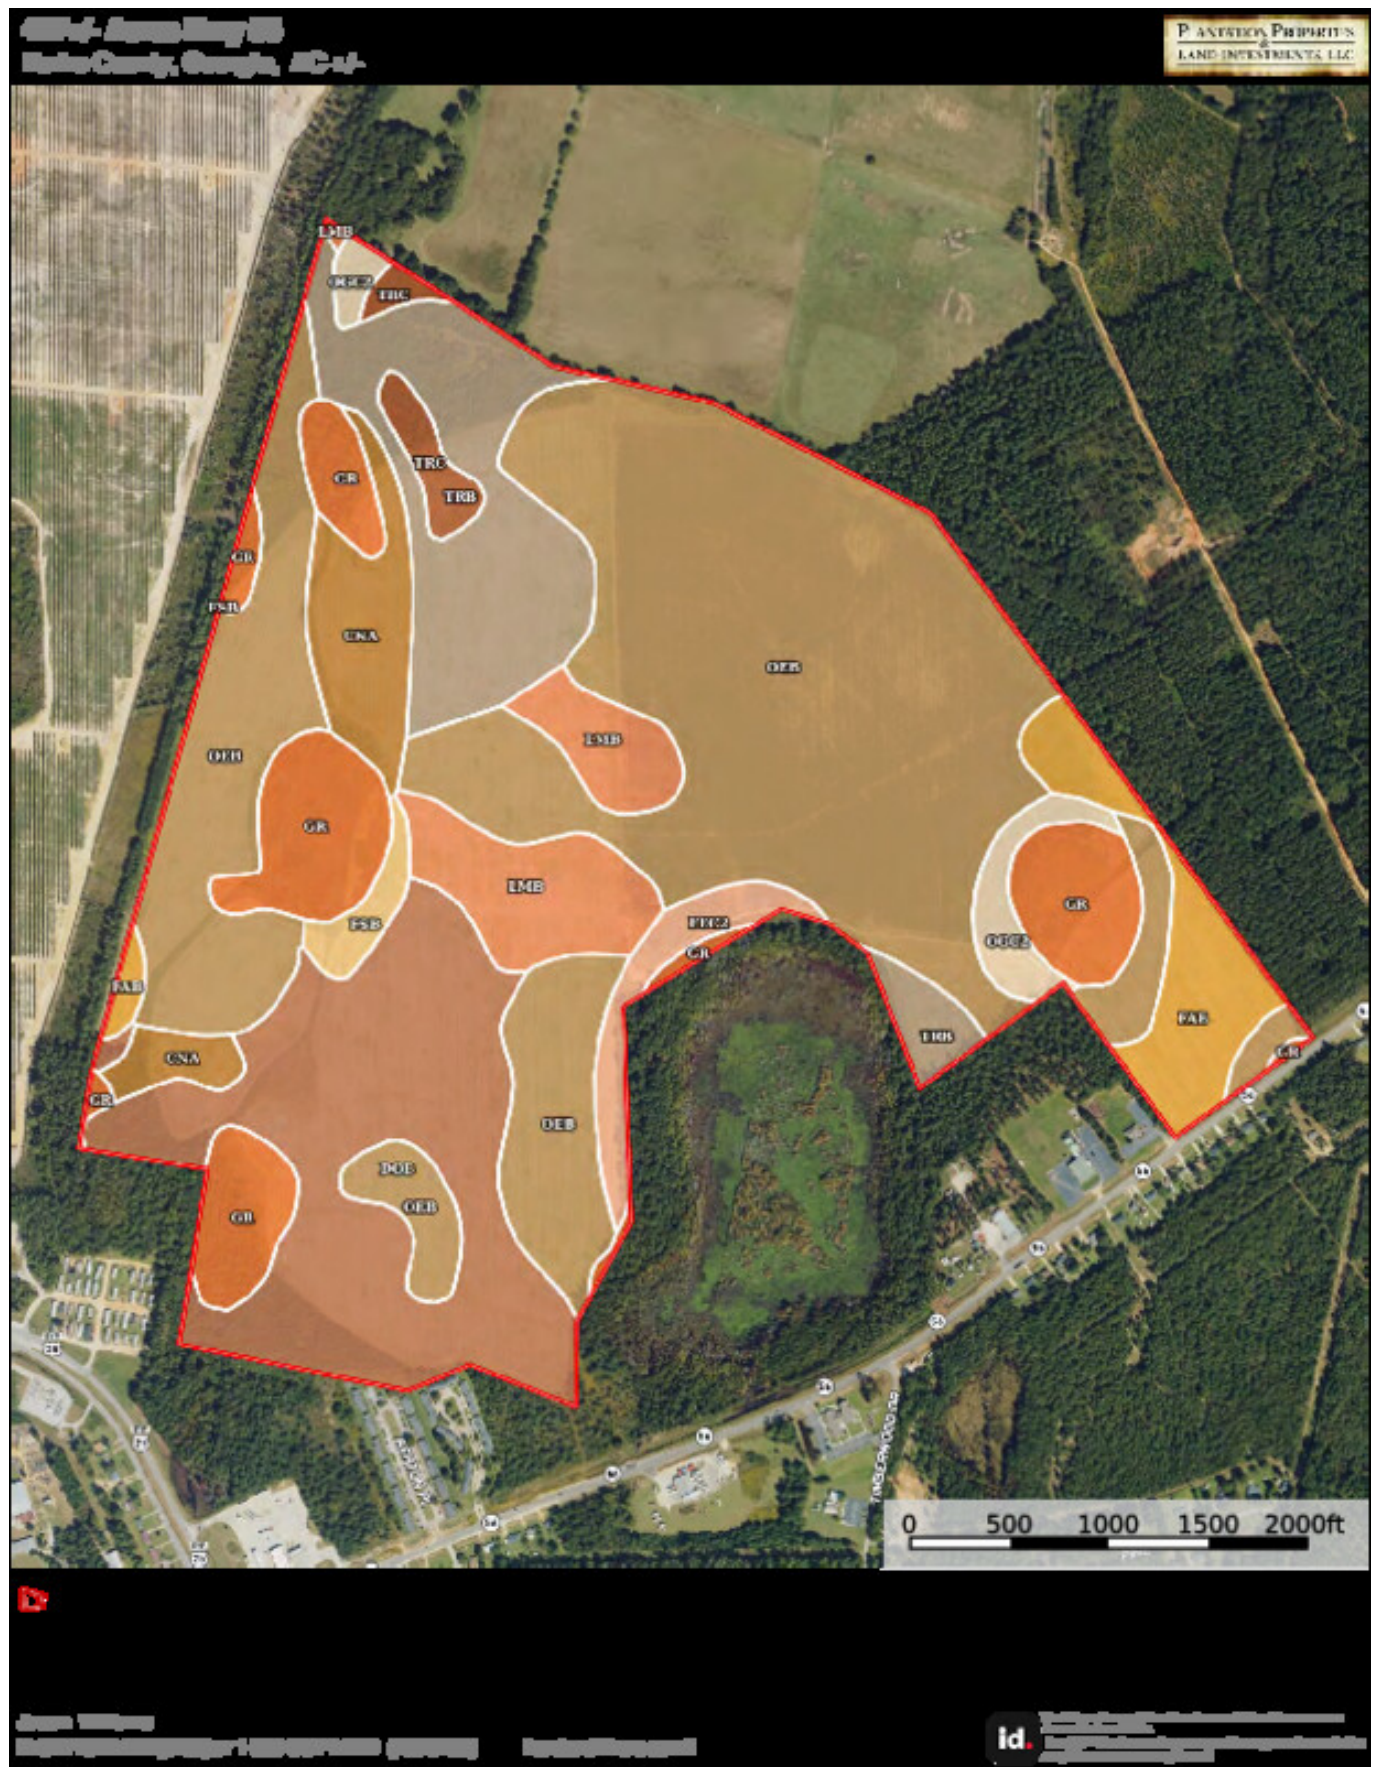

Three Bale Farm

Published on Plantation Properties & Land Investments, LLC (<https://landandrivers.com>)

Three Bale Farm

- Irrigated Farm in Burke County, GA!!
-
- Three Bale Farm is 427± acres located on Highway 56 in Waynesboro, GA. This is an established row crop farm with approximately 328 acres under irrigation and the remaining being dryland cultivation and 50± acres of woodlands on the northwest & southwest corners of the property. The 13-Tower pivot is serviced by a 688 ft. deep well with 12" steel casing and a 250HP pump with 1550 GPM capacity. If you are looking for a place to start your own farm or add acreage to an existing farm operation, this is the property for you! Located just 30 minutes from Augusta and 45 minutes from Statesboro. Call us today to schedule a showing. 912.764.LAND(5263)
-

Topo Map

Three Bale Farm

Published on Plantation Properties & Land Investments, LLC (<https://landanddrivers.com>)

Soil Map

Three Bale Farm

Published on Plantation Properties & Land Investments, LLC (<https://landanddrivers.com>)