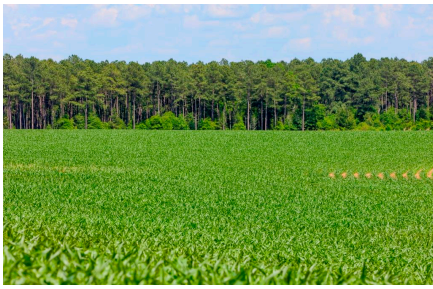

Three Bale Farm

Published on Plantation Properties & Land Investments, LLC (<https://landanddrivers.com>)