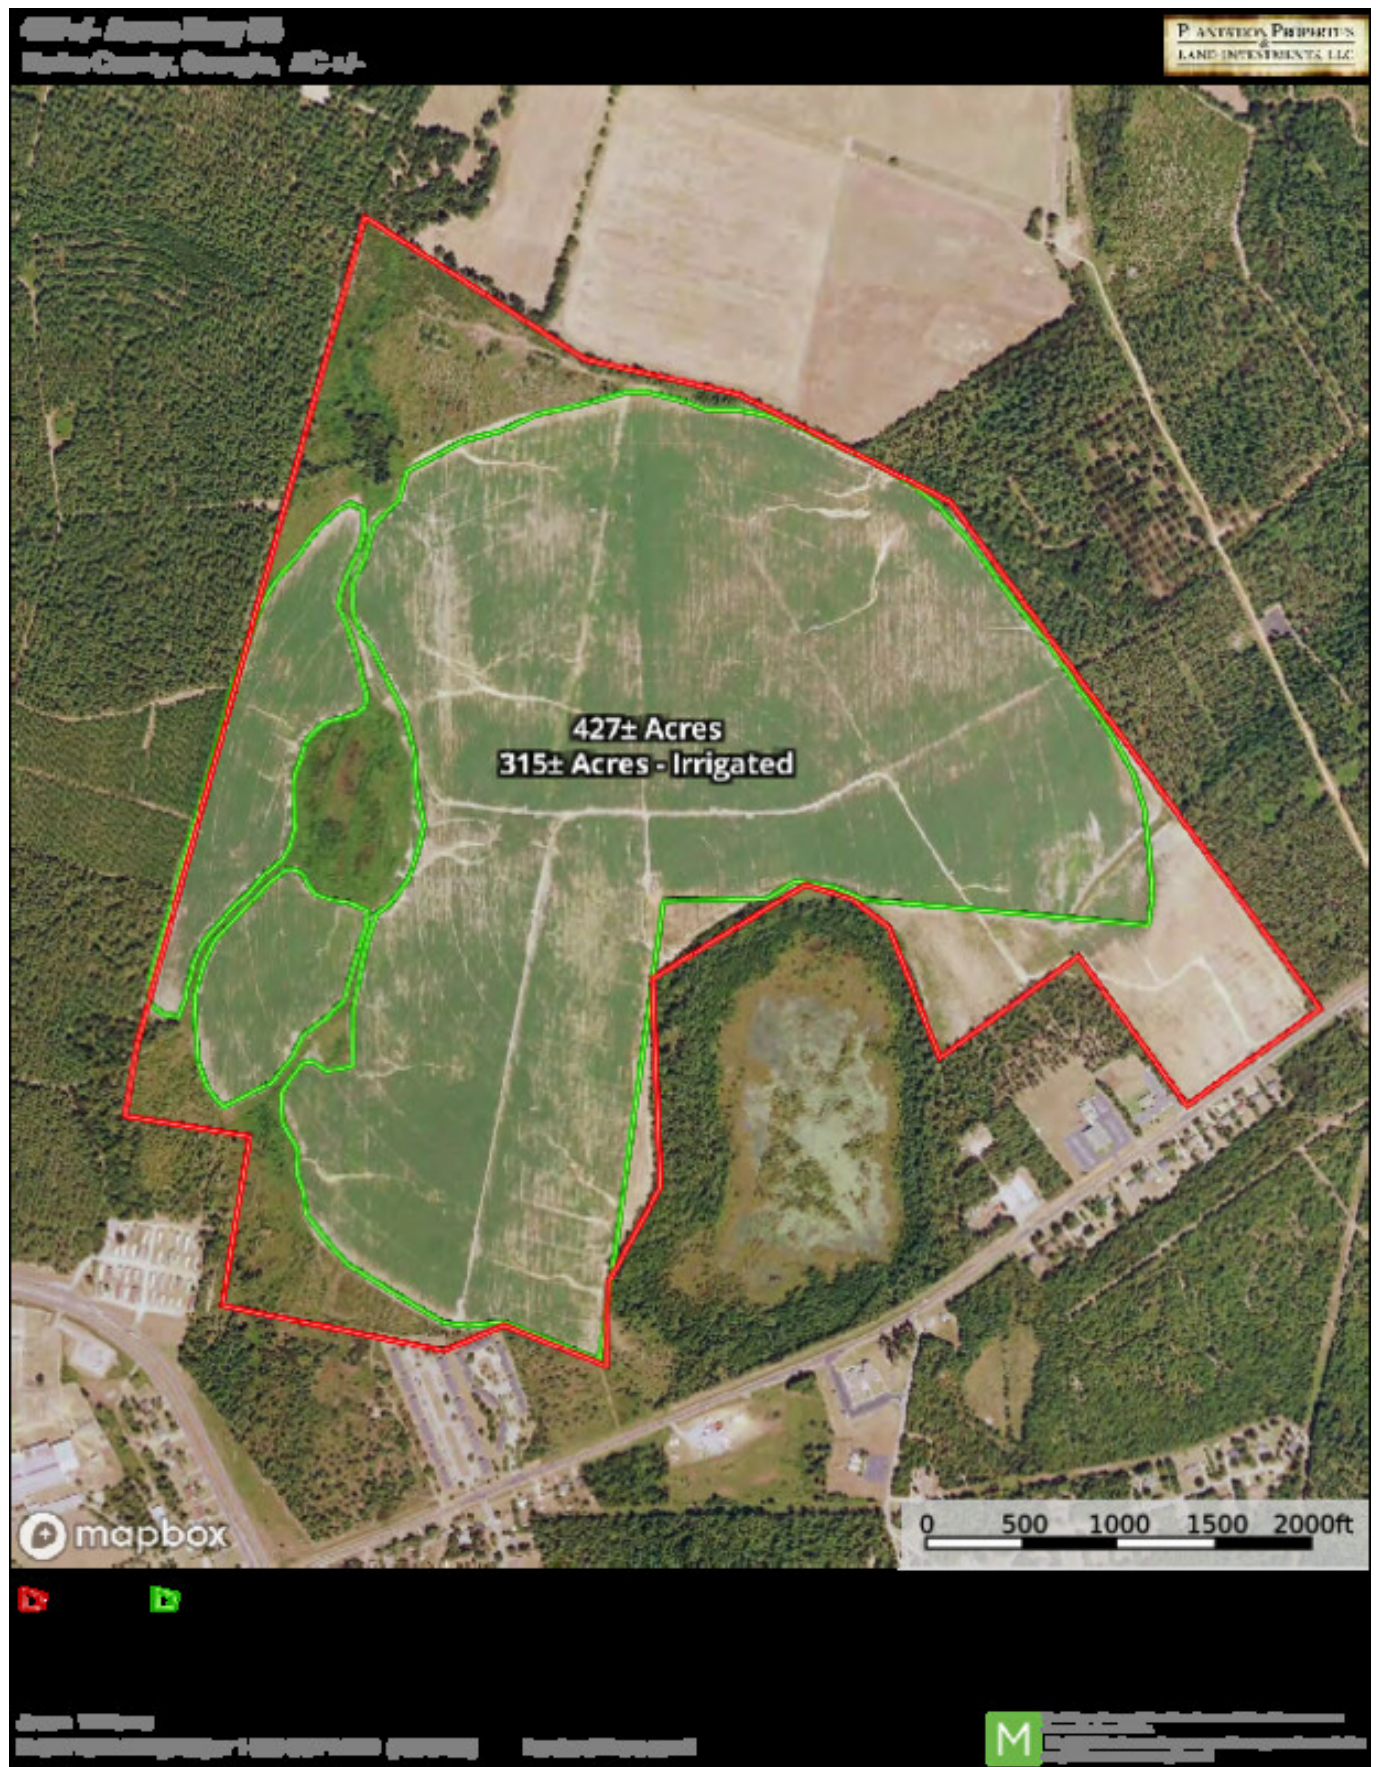

Three Bale Farm

Published on Plantation Properties & Land Investments, LLC (<https://landanddrivers.com>)

Topo Map