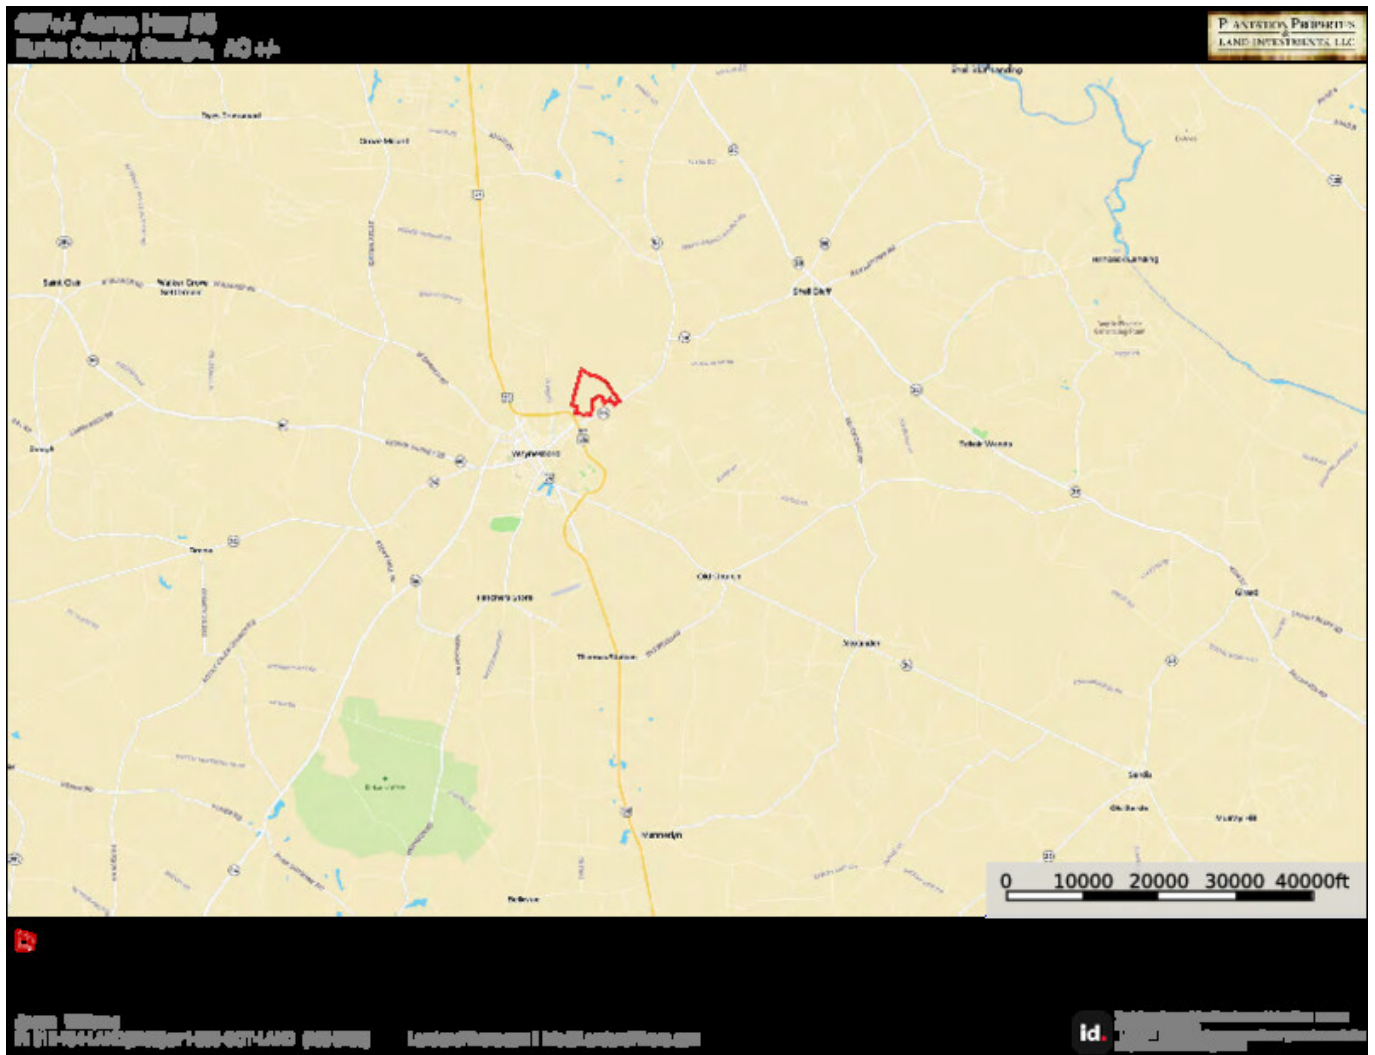

Three Bale Farm

Published on Plantation Properties & Land Investments, LLC (<https://landanddrivers.com>)

Source URL: <https://landanddrivers.com/property/three-bale-farm>