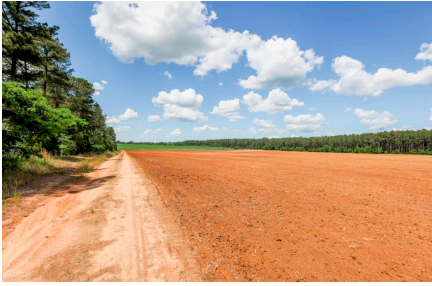

Three Bale Farm

Published on Plantation Properties & Land Investments, LLC (<https://landandrivers.com>)