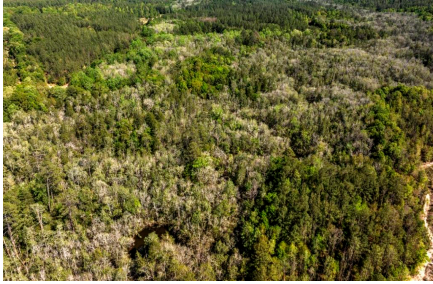

Whitewater Creek Plantation

Published on Plantation Properties & Land Investments, LLC (<https://landandrivers.com>)

Source URL: <https://landandrivers.com/property/whitewater-creek-plantation>