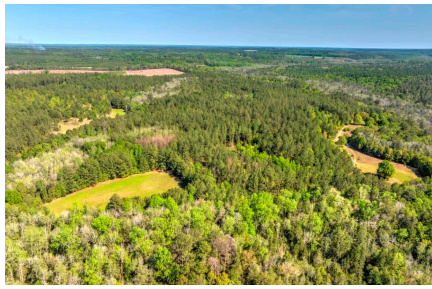

Whitewater Creek Plantation

Published on Plantation Properties & Land Investments, LLC (<https://landandrivers.com>)

Source URL: <https://landandrivers.com/property/whitewater-creek-plantation>