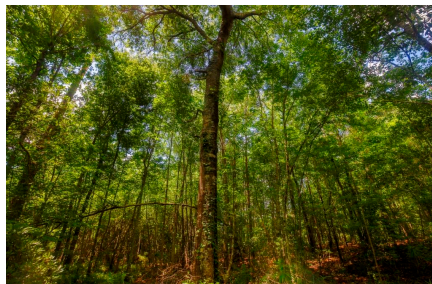

Riddle Road Retreat

Published on Plantation Properties & Land Investments, LLC (<https://landanddrivers.com>)