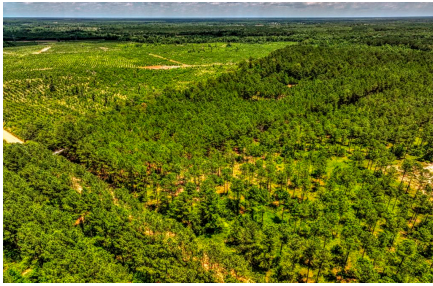

Riddle Road Retreat

Published on Plantation Properties & Land Investments, LLC (<https://landandrivers.com>)