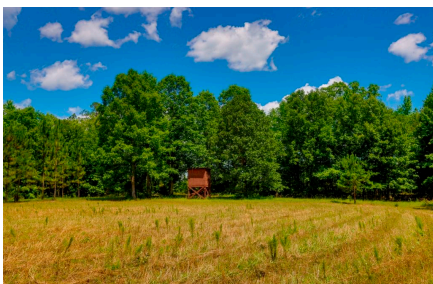

Riddle Road Retreat

Published on Plantation Properties & Land Investments, LLC (<https://landanddrivers.com>)