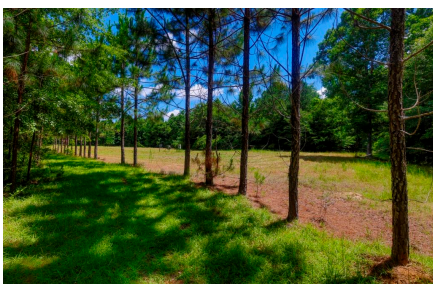

Riddle Road Retreat

Published on Plantation Properties & Land Investments, LLC (<https://landanddrivers.com>)