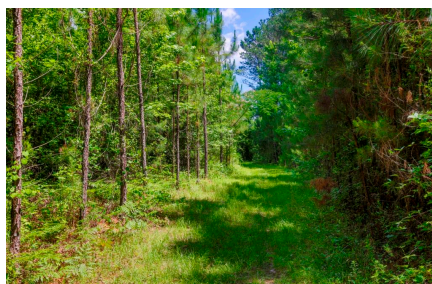

Riddle Road Retreat

Published on Plantation Properties & Land Investments, LLC (<https://landanddrivers.com>)