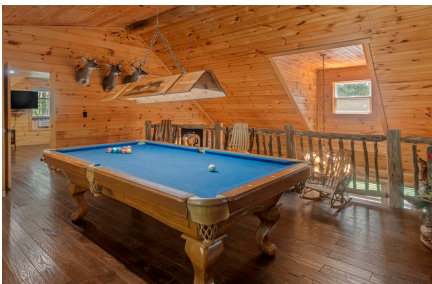

Riddle Road Retreat

Published on Plantation Properties & Land Investments, LLC (<https://landandrivers.com>)

Aerial Map