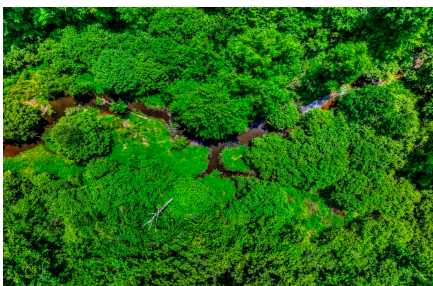

Riddle Road Retreat

Published on Plantation Properties & Land Investments, LLC (<https://landandrivers.com>)