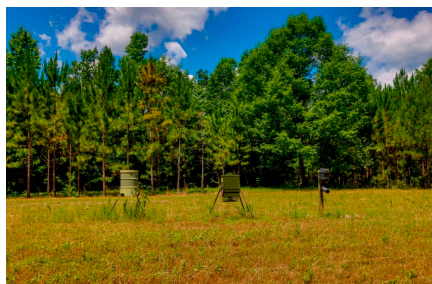

Riddle Road Retreat

Published on Plantation Properties & Land Investments, LLC (<https://landanddrivers.com>)