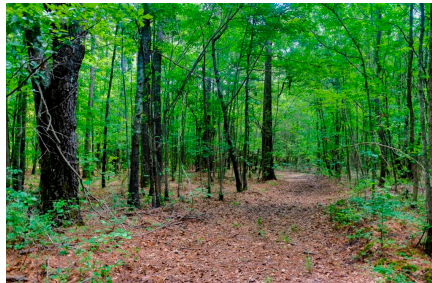

Riddle Road Retreat

Published on Plantation Properties & Land Investments, LLC (<https://landanddrivers.com>)