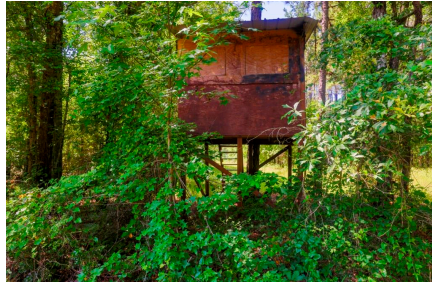

Riddle Road Retreat

Published on Plantation Properties & Land Investments, LLC (<https://landanddrivers.com>)