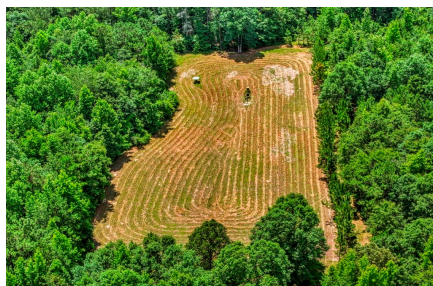

Riddle Road Retreat

Published on Plantation Properties & Land Investments, LLC (<https://landandrivers.com>)