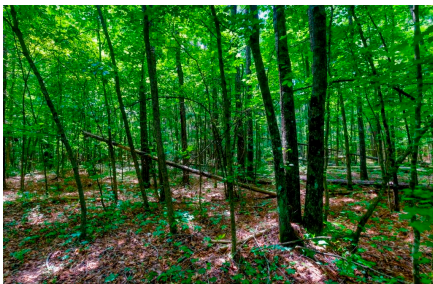

Riddle Road Retreat

Published on Plantation Properties & Land Investments, LLC (<https://landanddrivers.com>)