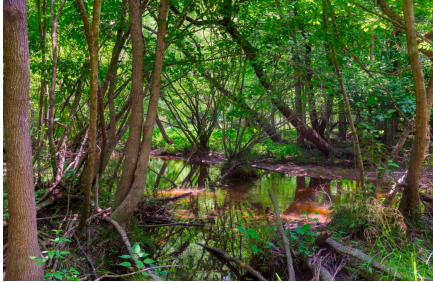

Riddle Road Retreat

Published on Plantation Properties & Land Investments, LLC (<https://landanddrivers.com>)