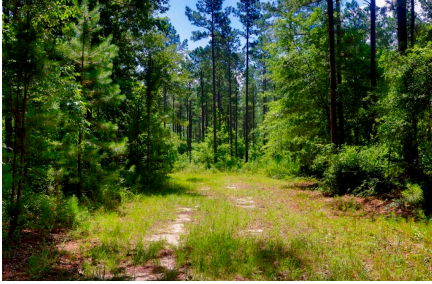

Riddle Road Retreat

Published on Plantation Properties & Land Investments, LLC (<https://landanddrivers.com>)