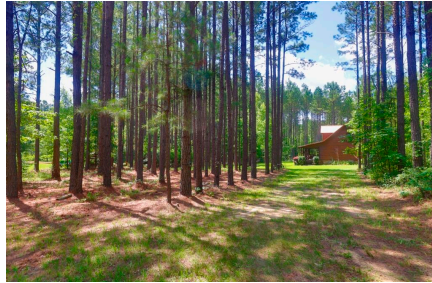

Riddle Road Retreat

Published on Plantation Properties & Land Investments, LLC (<https://landanddrivers.com>)