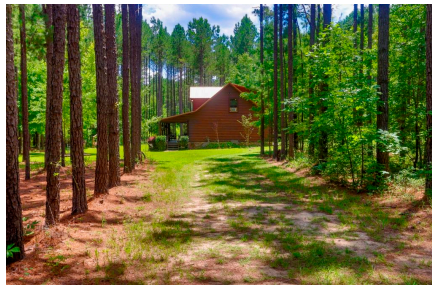

Riddle Road Retreat

Published on Plantation Properties & Land Investments, LLC (<https://landanddrivers.com>)