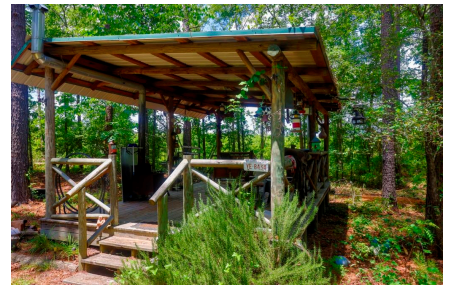

Riddle Road Retreat

Published on Plantation Properties & Land Investments, LLC (<https://landanddrivers.com>)