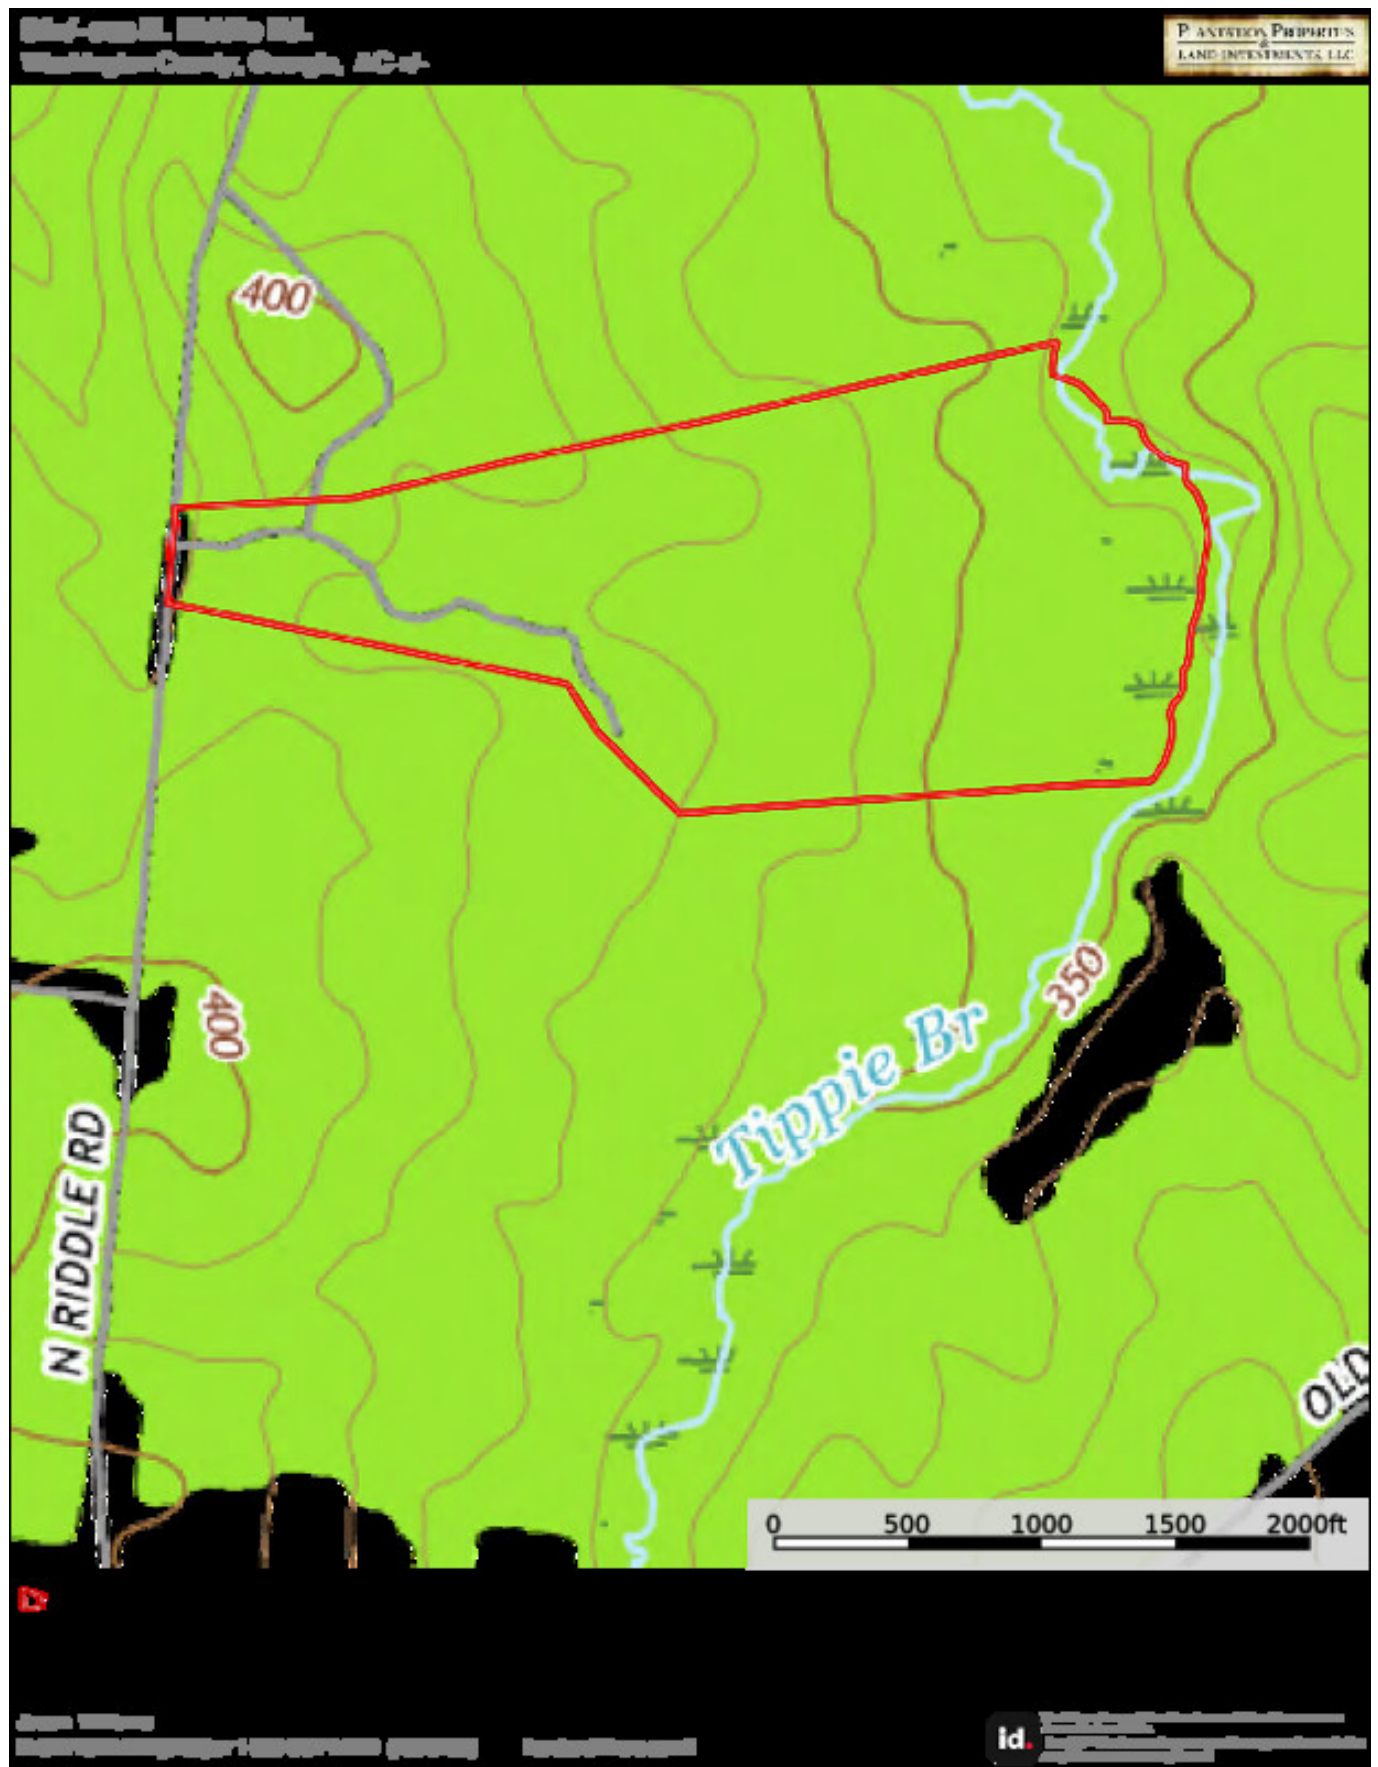

Riddle Road Retreat

Published on Plantation Properties & Land Investments, LLC (<https://landandrivers.com>)

Plat