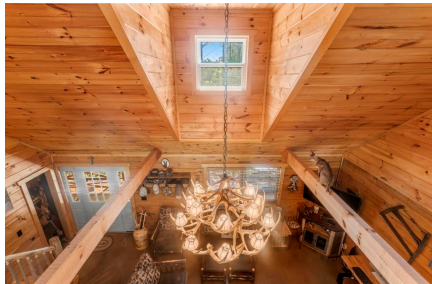

Riddle Road Retreat

Published on Plantation Properties & Land Investments, LLC (<https://landandrivers.com>)

Aerial Map