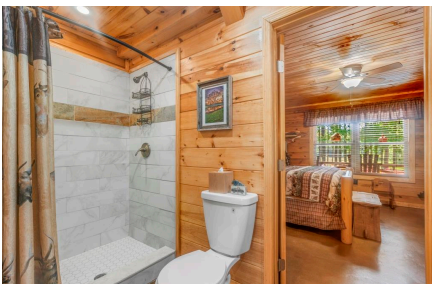

Riddle Road Retreat

Published on Plantation Properties & Land Investments, LLC (<https://landanddrivers.com>)