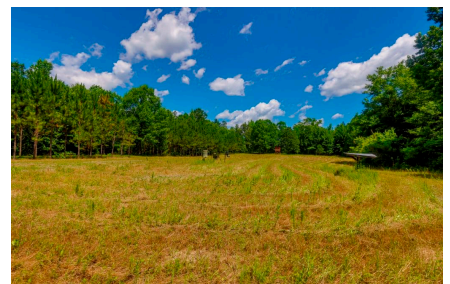

Riddle Road Retreat

Published on Plantation Properties & Land Investments, LLC (<https://landanddrivers.com>)