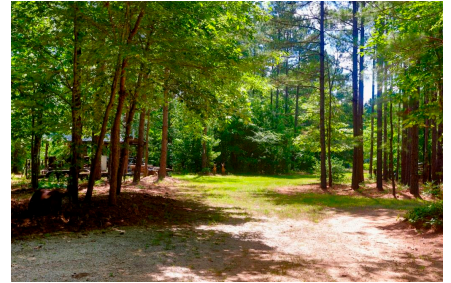

Riddle Road Retreat

Published on Plantation Properties & Land Investments, LLC (<https://landanddrivers.com>)