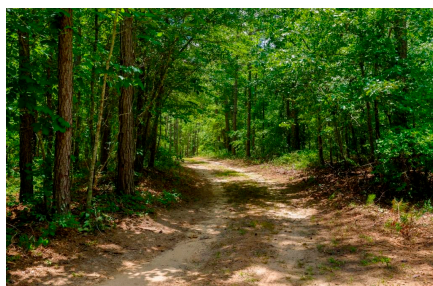

Riddle Road Retreat

Published on Plantation Properties & Land Investments, LLC (<https://landandrivers.com>)