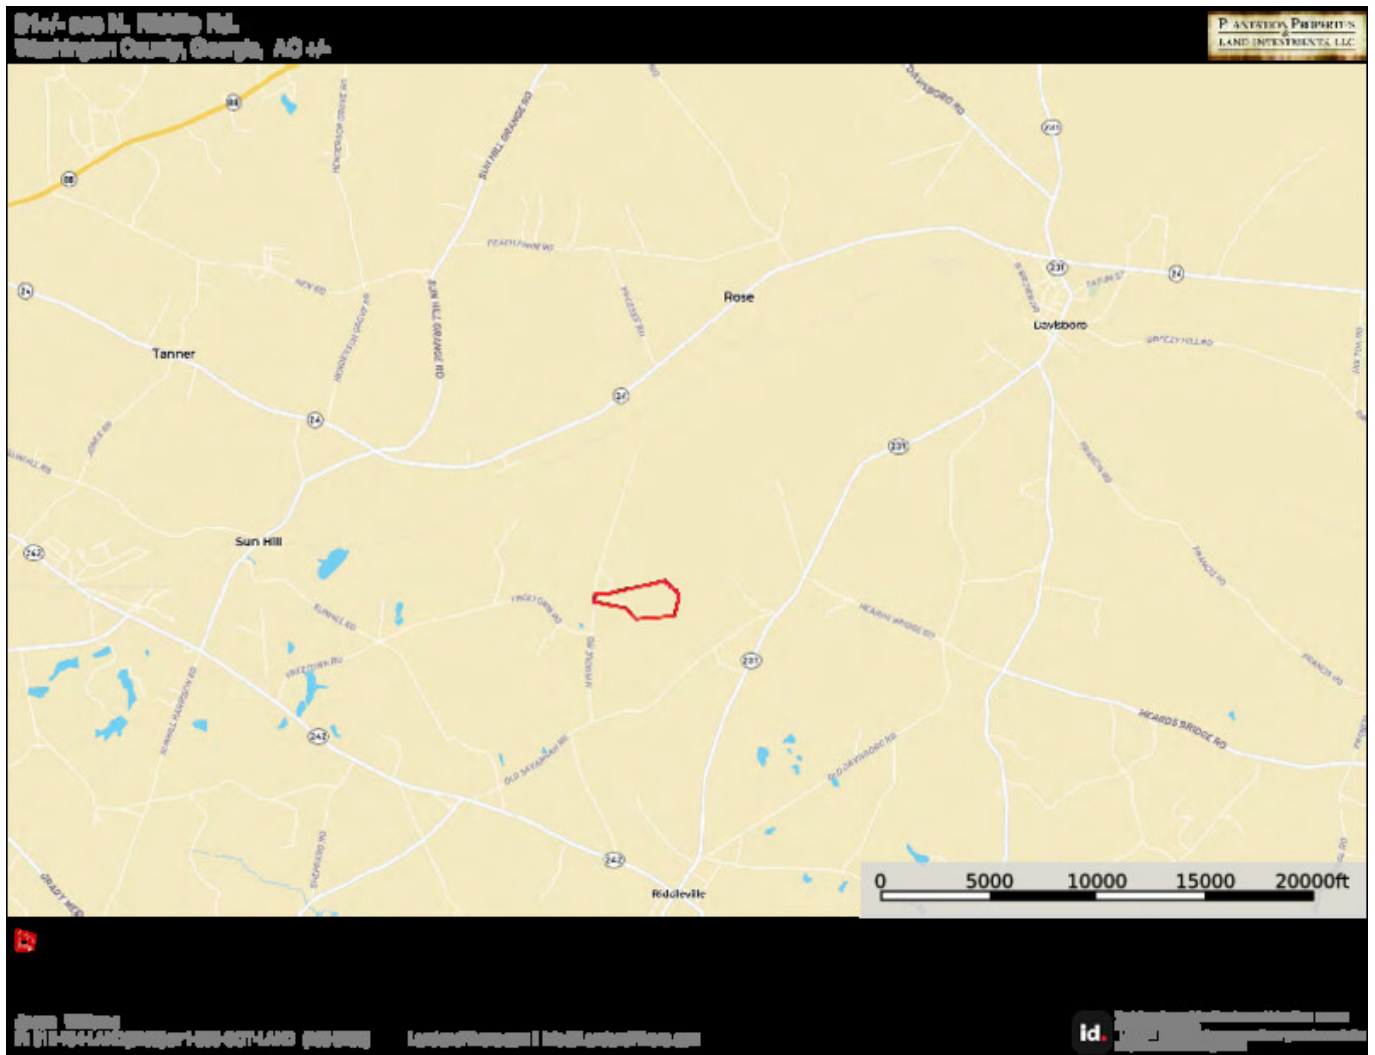

Riddle Road Retreat

Published on Plantation Properties & Land Investments, LLC (<https://landanddrivers.com>)

Topo Map