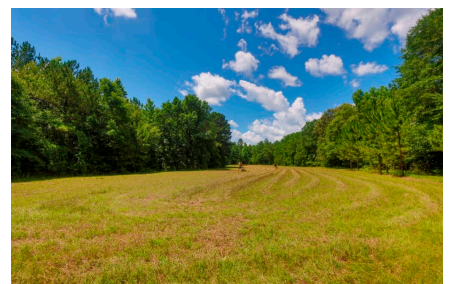

Riddle Road Retreat

Published on Plantation Properties & Land Investments, LLC (<https://landanddrivers.com>)