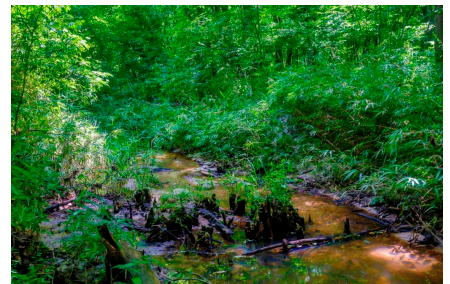

Riddle Road Retreat

Published on Plantation Properties & Land Investments, LLC (<https://landanddrivers.com>)