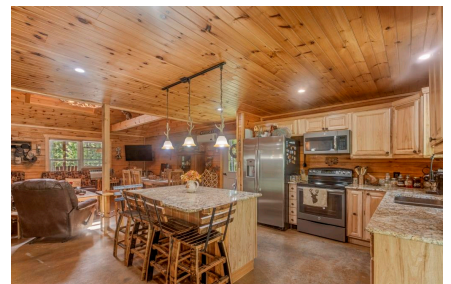

Riddle Road Retreat

Published on Plantation Properties & Land Investments, LLC (<https://landanddrivers.com>)