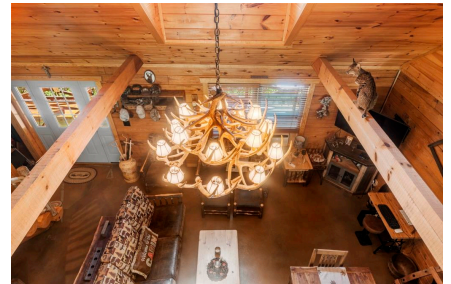

Riddle Road Retreat

Published on Plantation Properties & Land Investments, LLC (<https://landandrivers.com>)

Aerial Map