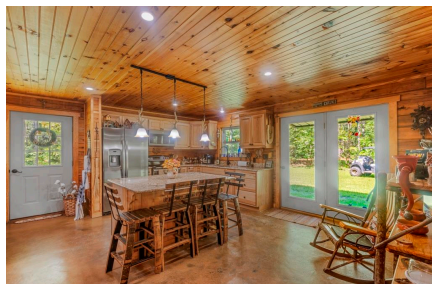

Riddle Road Retreat

Published on Plantation Properties & Land Investments, LLC (<https://landanddrivers.com>)