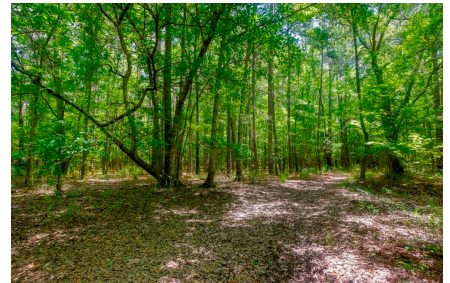

Riddle Road Retreat

Published on Plantation Properties & Land Investments, LLC (<https://landanddrivers.com>)