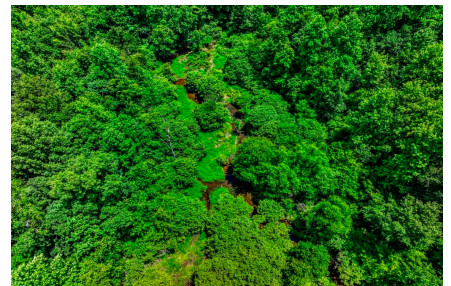

Riddle Road Retreat

Published on Plantation Properties & Land Investments, LLC (<https://landandrivers.com>)