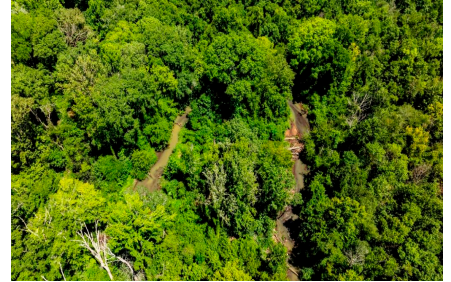

Tobesofkee Creek

Published on Plantation Properties & Land Investments, LLC (<https://landandrivers.com>)

City: Macon

State: Georgia

Zip code: 31216

County: bibb

Acreage: 460

Per Acre Price: $1,400.00

Phone Number: 478-972-9189

Email: Cade@landandrivers.com

Google Maps link: [View Larger Map](#)