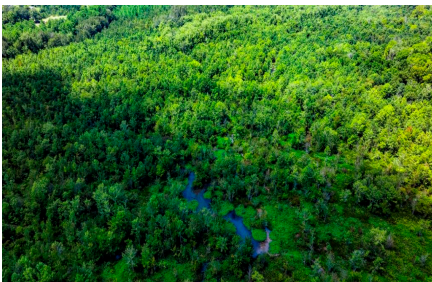

Tobesofkee Creek

Published on Plantation Properties & Land Investments, LLC (<https://landandrivers.com>)

City: Macon

State: Georgia

Zip code: 31216

County: bibb

Acreage: 460

Per Acre Price: $1,400.00

Phone Number: 478-972-9189

Email: Cade@landandrivers.com

Google Maps link: [View Larger Map](#)