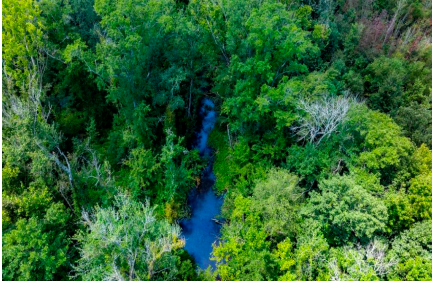

Tobesofkee Creek

Published on Plantation Properties & Land Investments, LLC (<https://landandrivers.com>)

City: Macon

State: Georgia

Zip code: 31216

County: bibb

Acreage: 460

Per Acre Price: $1,400.00

Phone Number: 478-972-9189

Email: Cade@landandrivers.com

Google Maps link: [View Larger Map](#)