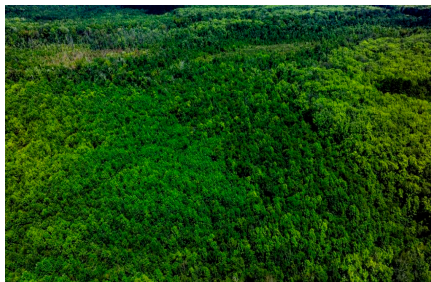

Tobesofkee Creek

Published on Plantation Properties & Land Investments, LLC (<https://landandrivers.com>)

City: Macon

State: Georgia

Zip code: 31216

County: bibb

Acreage: 460

Per Acre Price: $1,400.00

Phone Number: 478-972-9189

Email: Cade@landandrivers.com

Google Maps link: [View Larger Map](#)