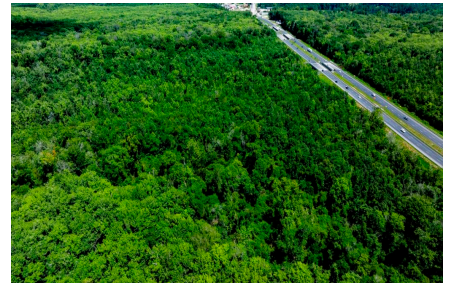

Tobesofkee Creek

Published on Plantation Properties & Land Investments, LLC (<https://landandrivers.com>)

City: Macon

State: Georgia

Zip code: 31216

County: bibb

Acreage: 460

Per Acre Price: $1,400.00

Phone Number: 478-972-9189

Email: Cade@landandrivers.com

Google Maps link: [View Larger Map](#)