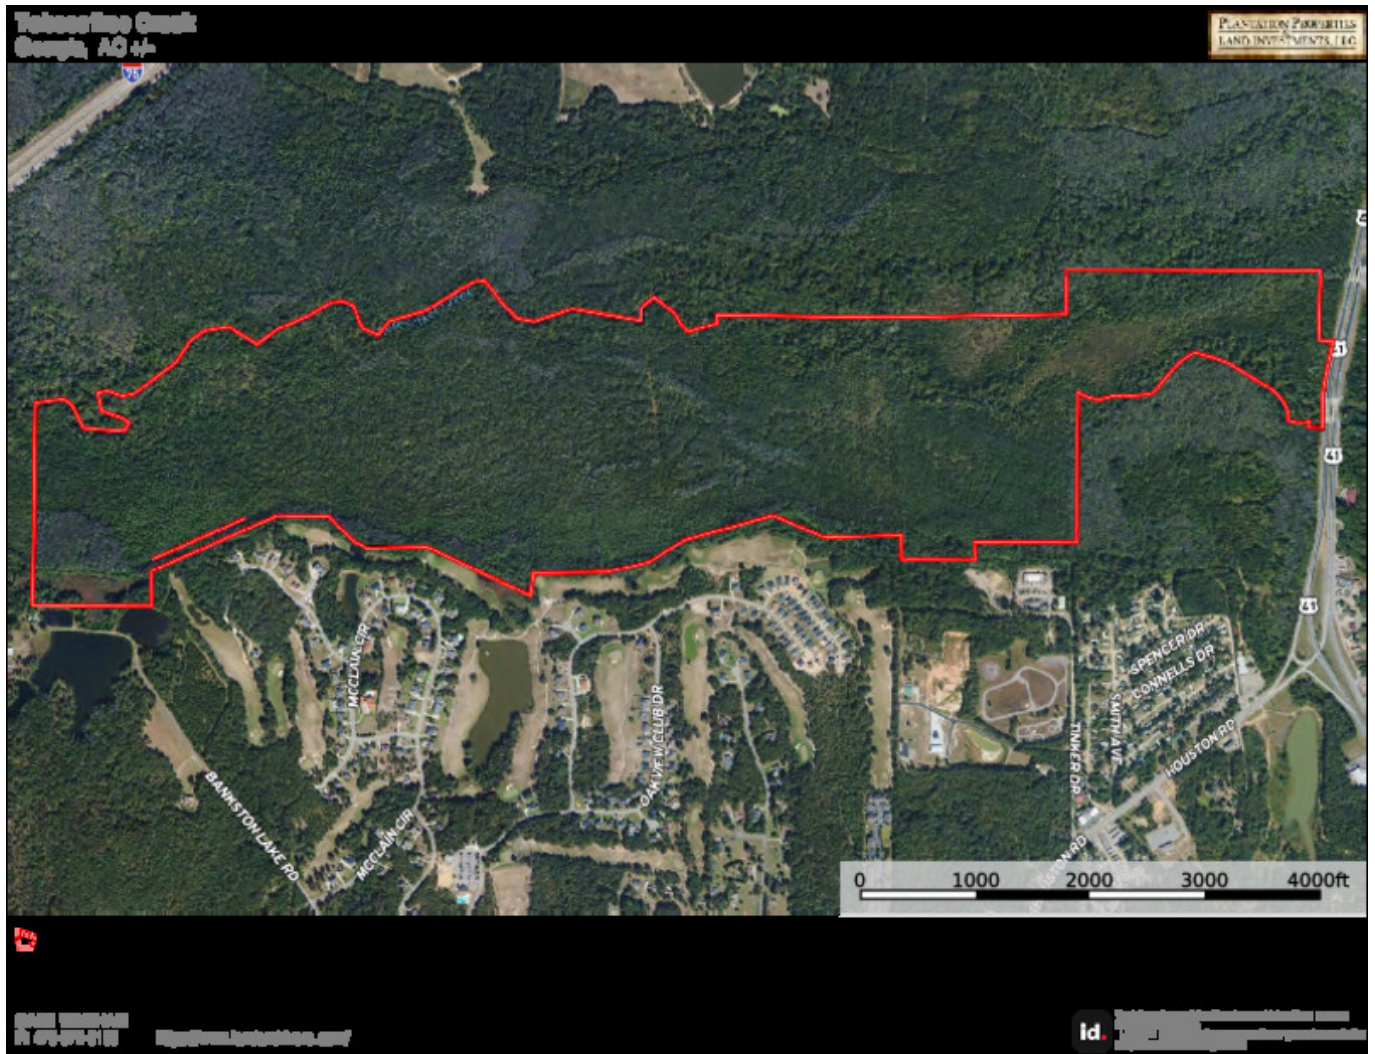

## Tobesofkee Creek

- Tobesofkee Creek is a 460 +/- acres hunting & long-term timber hold property, located in Macon, GA!
- 
- This property is a very intriguing property to the right buyer. The property borders Oakview Golf Course along the southern boundary, and has HWY frontage along 41. The regenerating hardwood is approximately 21 years old, and crowning out nicely. There is a mature buffer of hardwoods along the golf course, and reflects the timber growing possibilities here over the years. Access is also available at the end of Tinker Drive.
- 
- There is a little more than two and a half miles of Tobesofkee Creek frontage along the northern property line.
- 
- Some bulldozer work would go a long way, and allow for better access onto the tract. Deer & duck hunting would be great here with that work implemented. There are several established sloughs, and areas for bow stands.
- 
- This property would make a candidate for a WRP or Conservation Easement.
- 
- Give us a call today to learn more about this intriguing tract in a great location!
- 

## Aerial Map

Source URL: <https://landanddrivers.com/property/tobesofkee-creek>