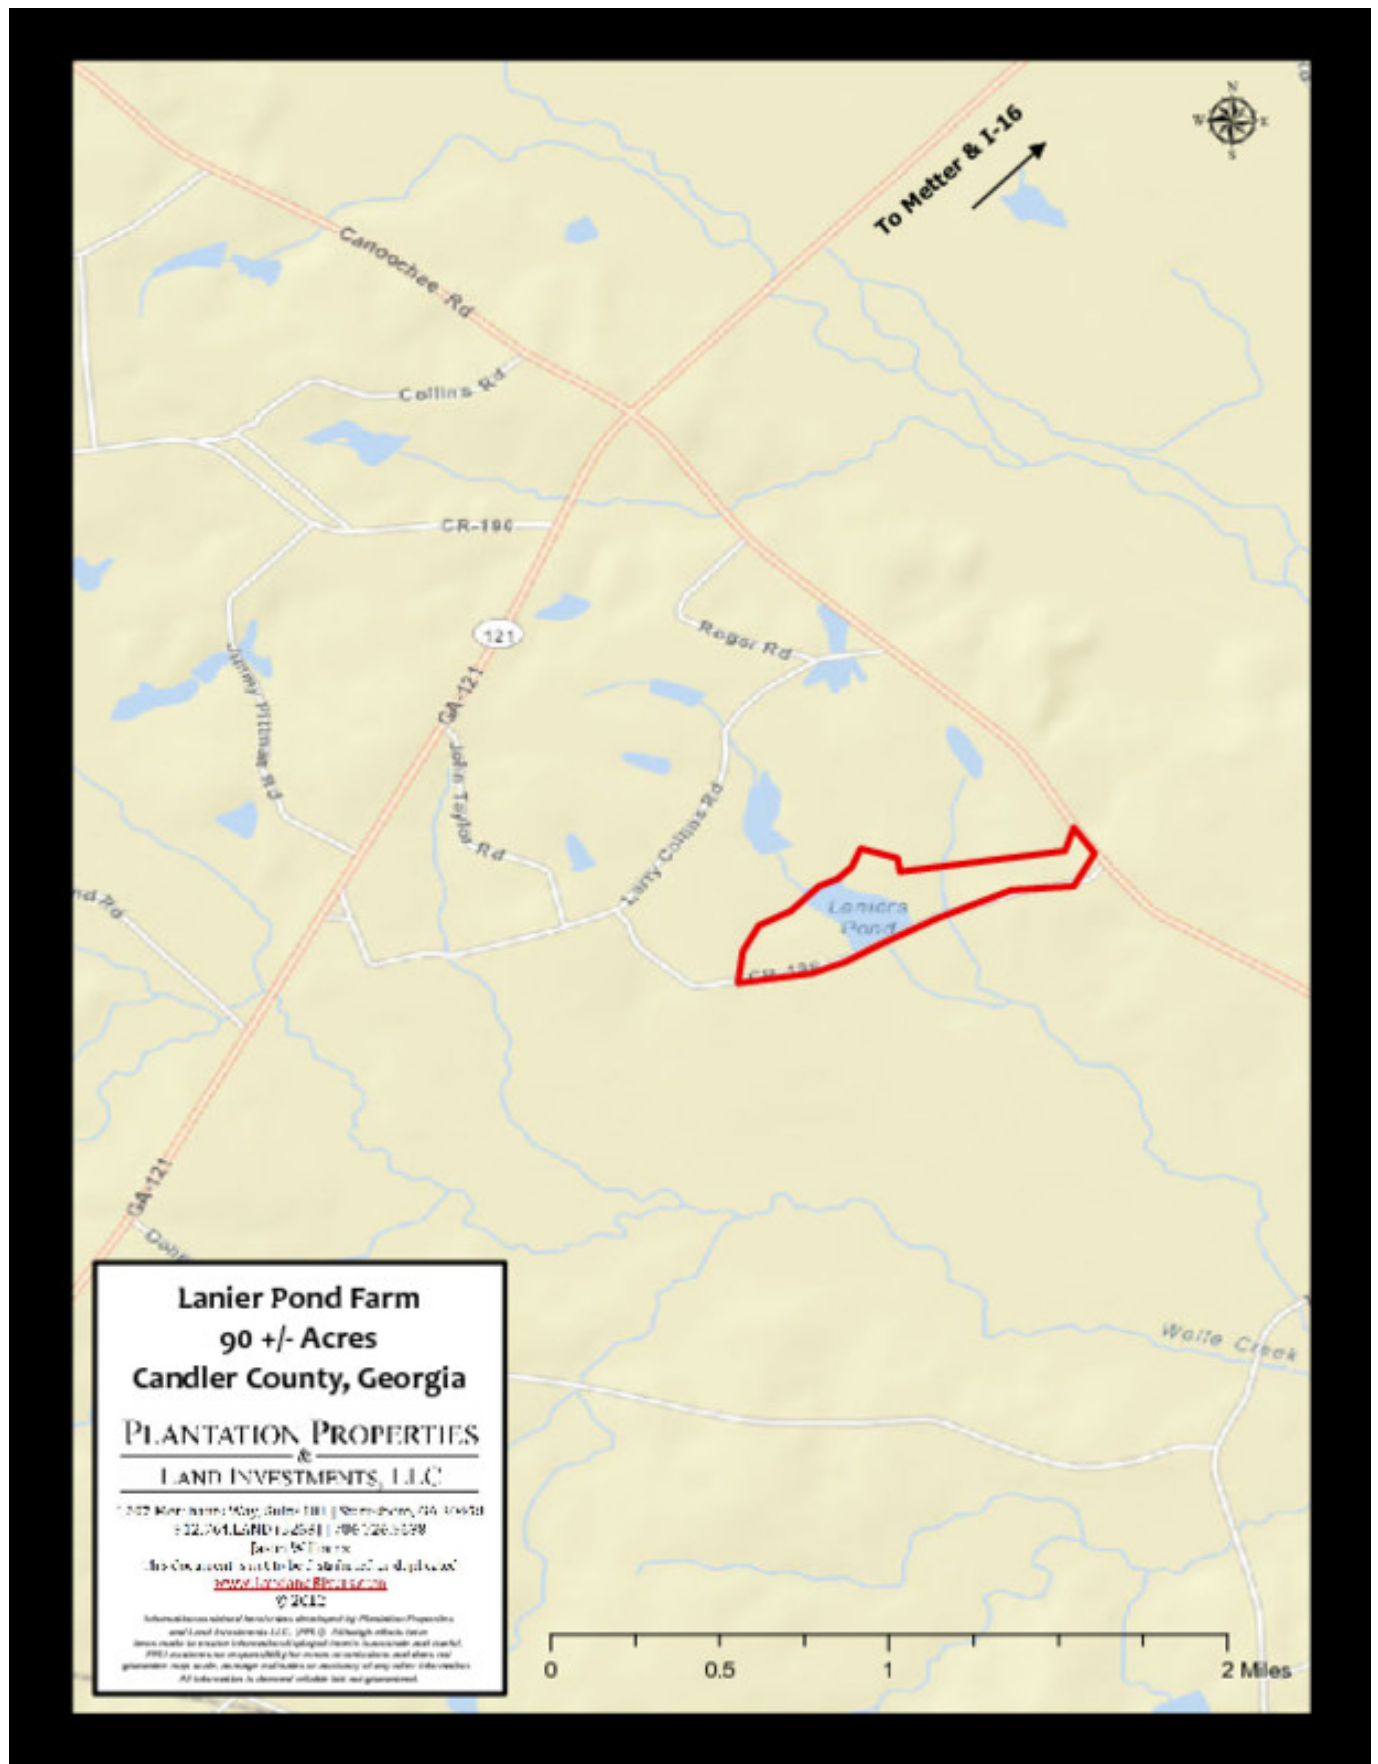

Lanier Pond Farm

Published on Plantation Properties & Land Investments, LLC (<https://landandrivers.com>)

Source URL: <https://landandrivers.com/property/lanier-pond-farm>