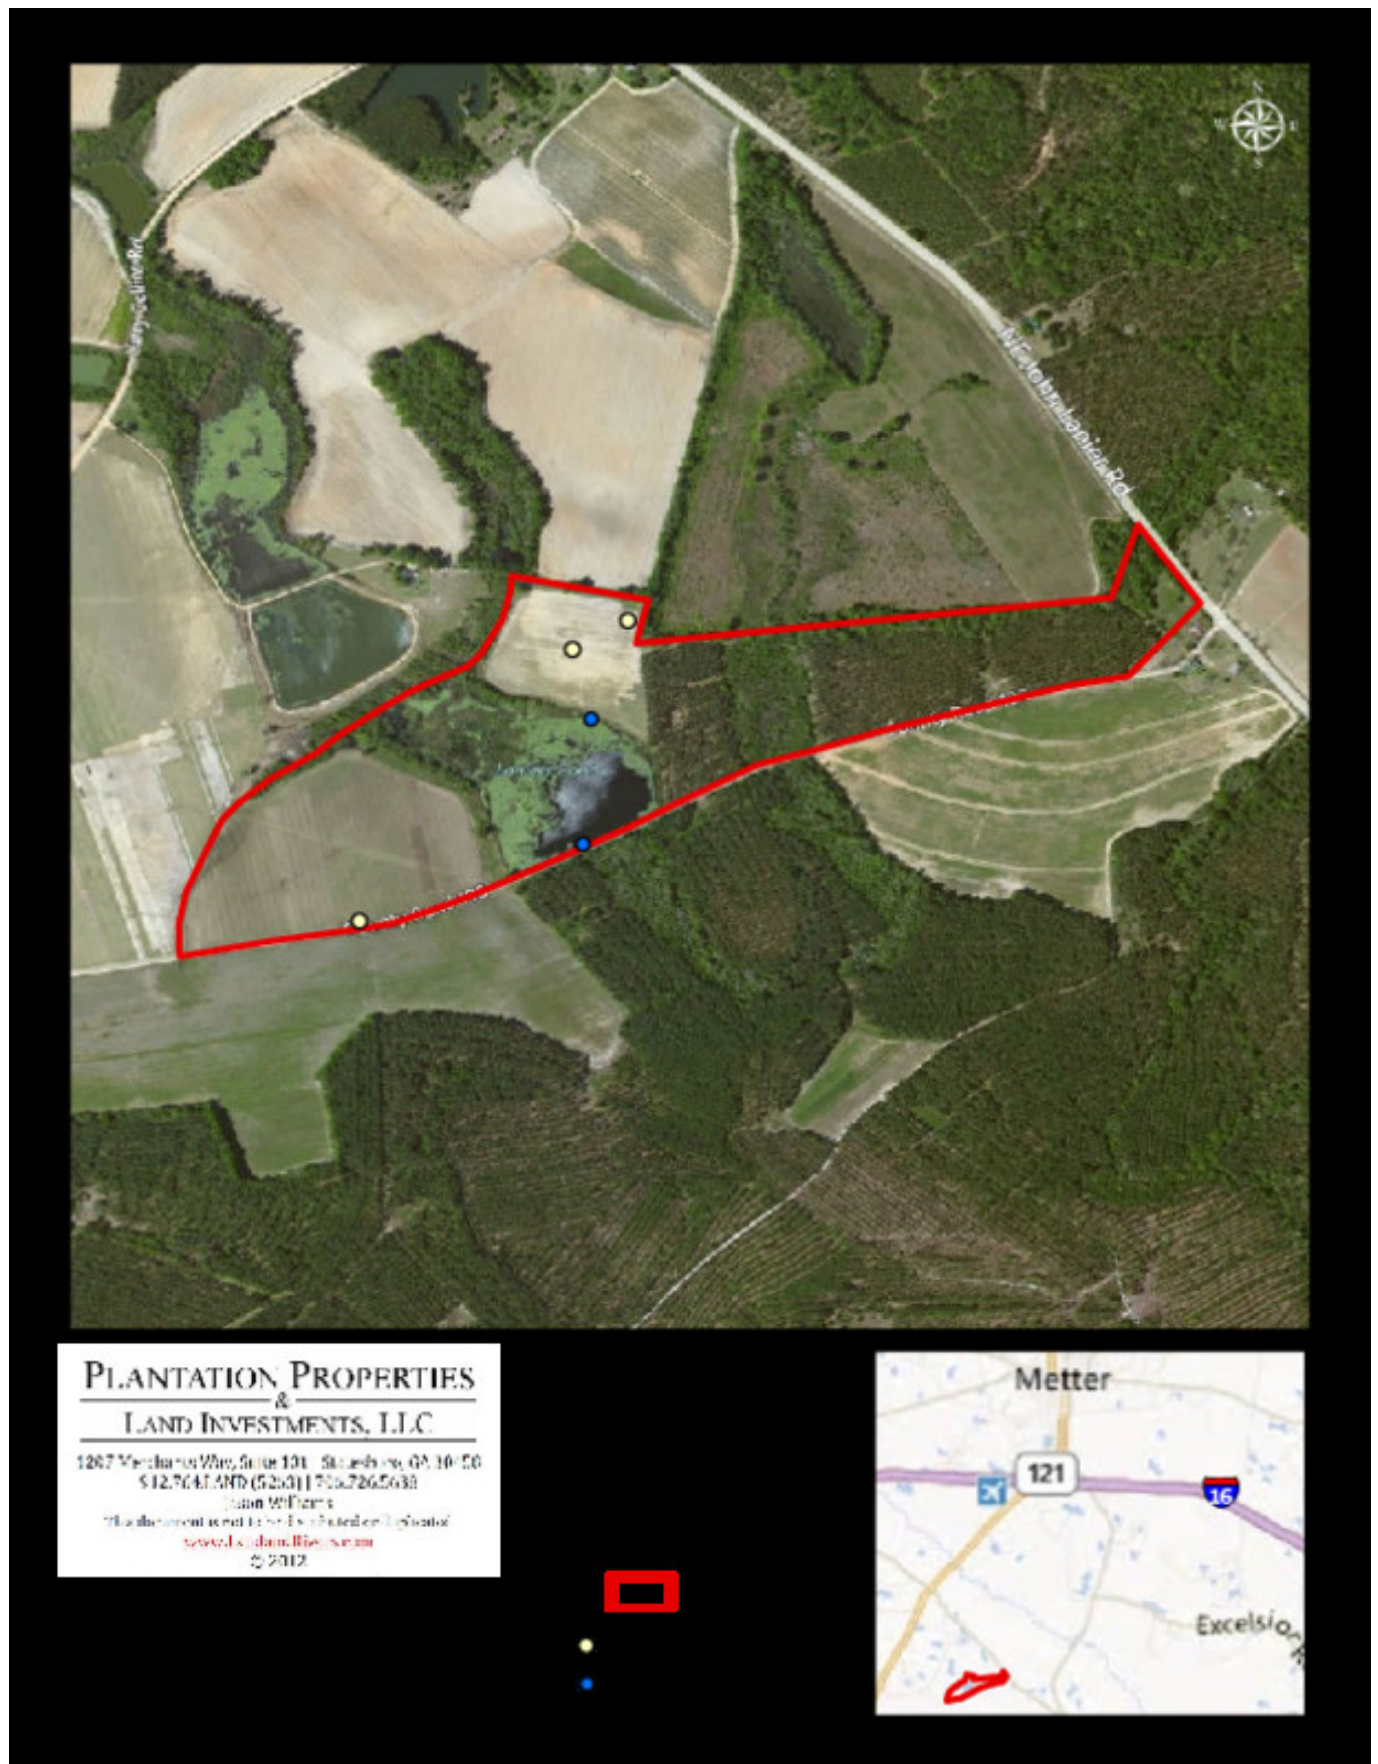

Lanier Pond Farm

A RARE FIND! Beautiful farm with nice pond, irrigated cropland, pine plantation and more! Lanier Pond Farm is a lovely 90+/- acre tract featuring 30+/- acres of irrigated cropland. There are 2 electric pumping stations, a 3 tower pivot, a 1 tower pivot and an additional pad for pivot. Centrally placed within this parcel is a stunning 17 acre pond loaded with fish. To the east of the pond and cropland this tract 33+/- acres of merchantable pine wood. A perfect recreational tract with excellent habitat for the wildlife and plenty of food produced in the surrounding acres of cropland. Wonderful multi-use property! This tract would be a great investment opportunity of any buyer. Make this farm your new home site, weekend retreat or venture property. Enjoy farming, hunting, fishing, camping and more all on your own land. Call today for more details or to view this beautiful property

Price: \$269,100

Property Type: Land

Status: Sold

Street/Address: Canoochee Road

City: Metter

State: Georgia

Zip code: 30420

County: candler

Aerial Map

Lanier Pond Farm

Published on Plantation Properties & Land Investments, LLC (<https://landanddrivers.com>)

Location Map

Lanier Pond Farm

Published on Plantation Properties & Land Investments, LLC (<https://landandrivers.com>)

Source URL: <https://landandrivers.com/property/lanier-pond-farm>