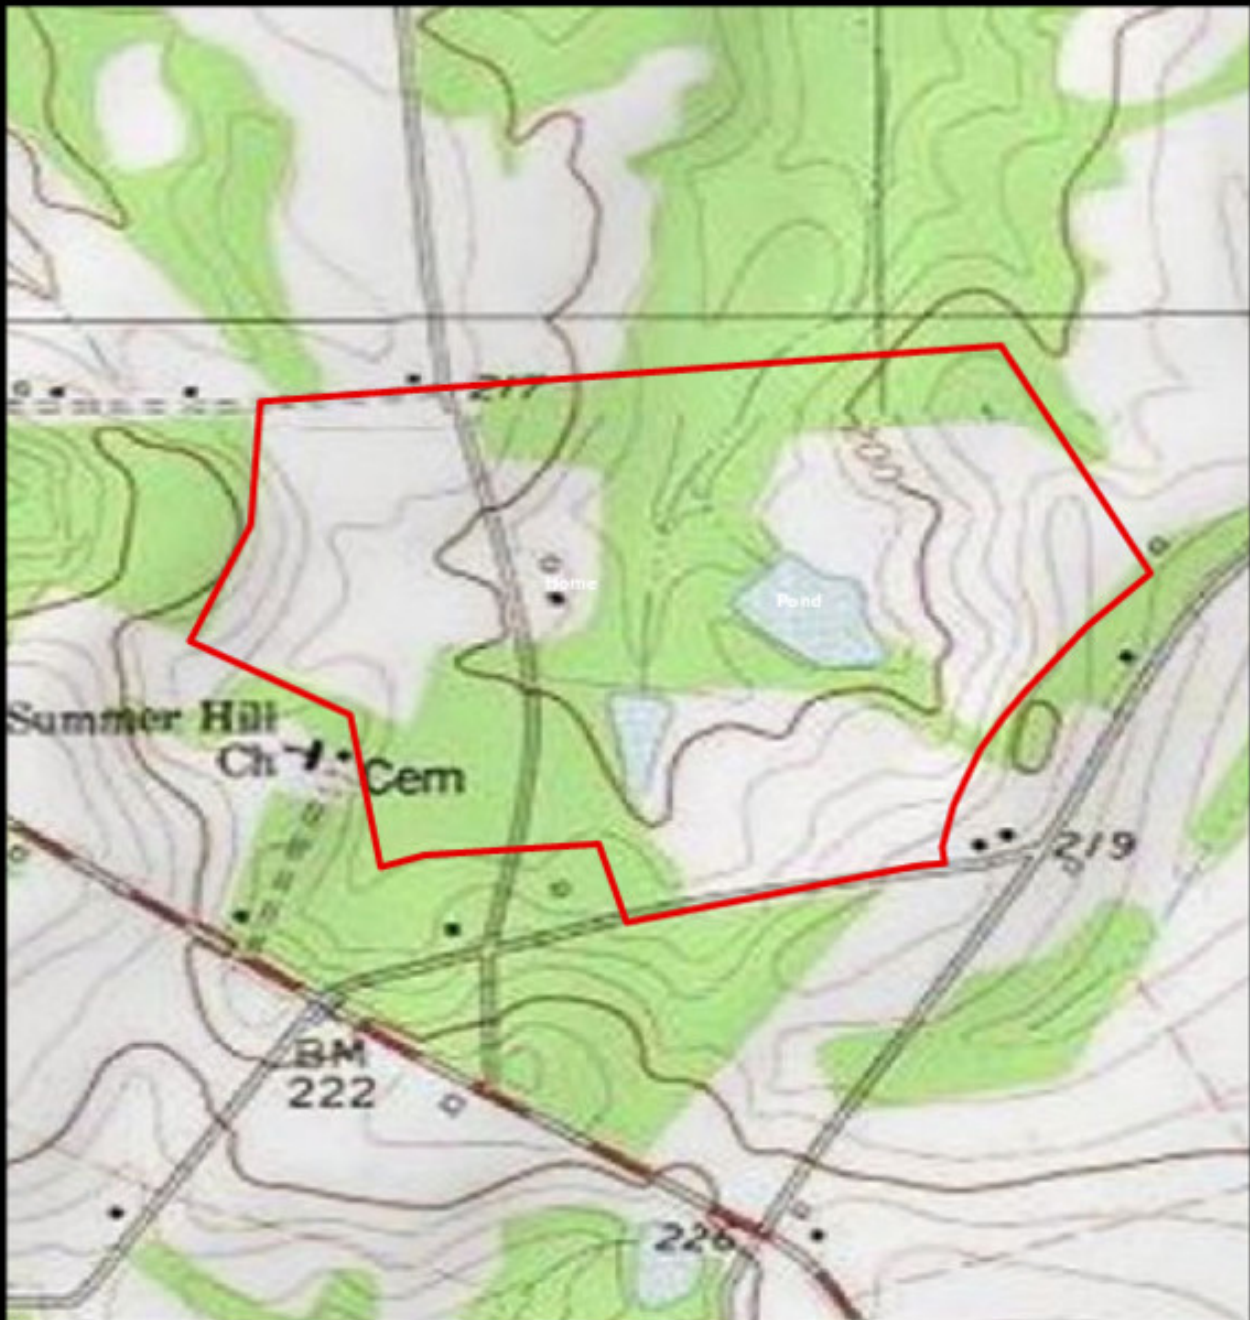

Buck Creek Farm

Published on Plantation Properties & Land Investments, LLC (<https://landanddrivers.com>)

PLANTATION PROPERTIES
&
LAND INVESTMENTS, LLC

1207 Merriam Way, Suite 101 | Statesboro, GA 30118
912.761.6810 (local) | 912.263.6288
Sam Williams
Licensed Real Estate Broker, Georgia
www.LandandR.com
g-1017