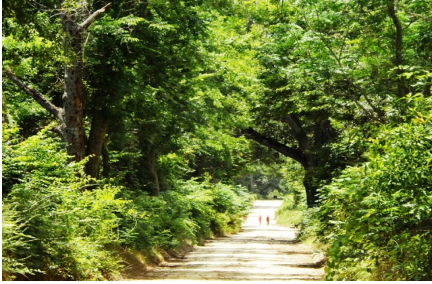

Buck Creek Farm

Published on Plantation Properties & Land Investments, LLC (<https://landandrivers.com>)

Aerial Map