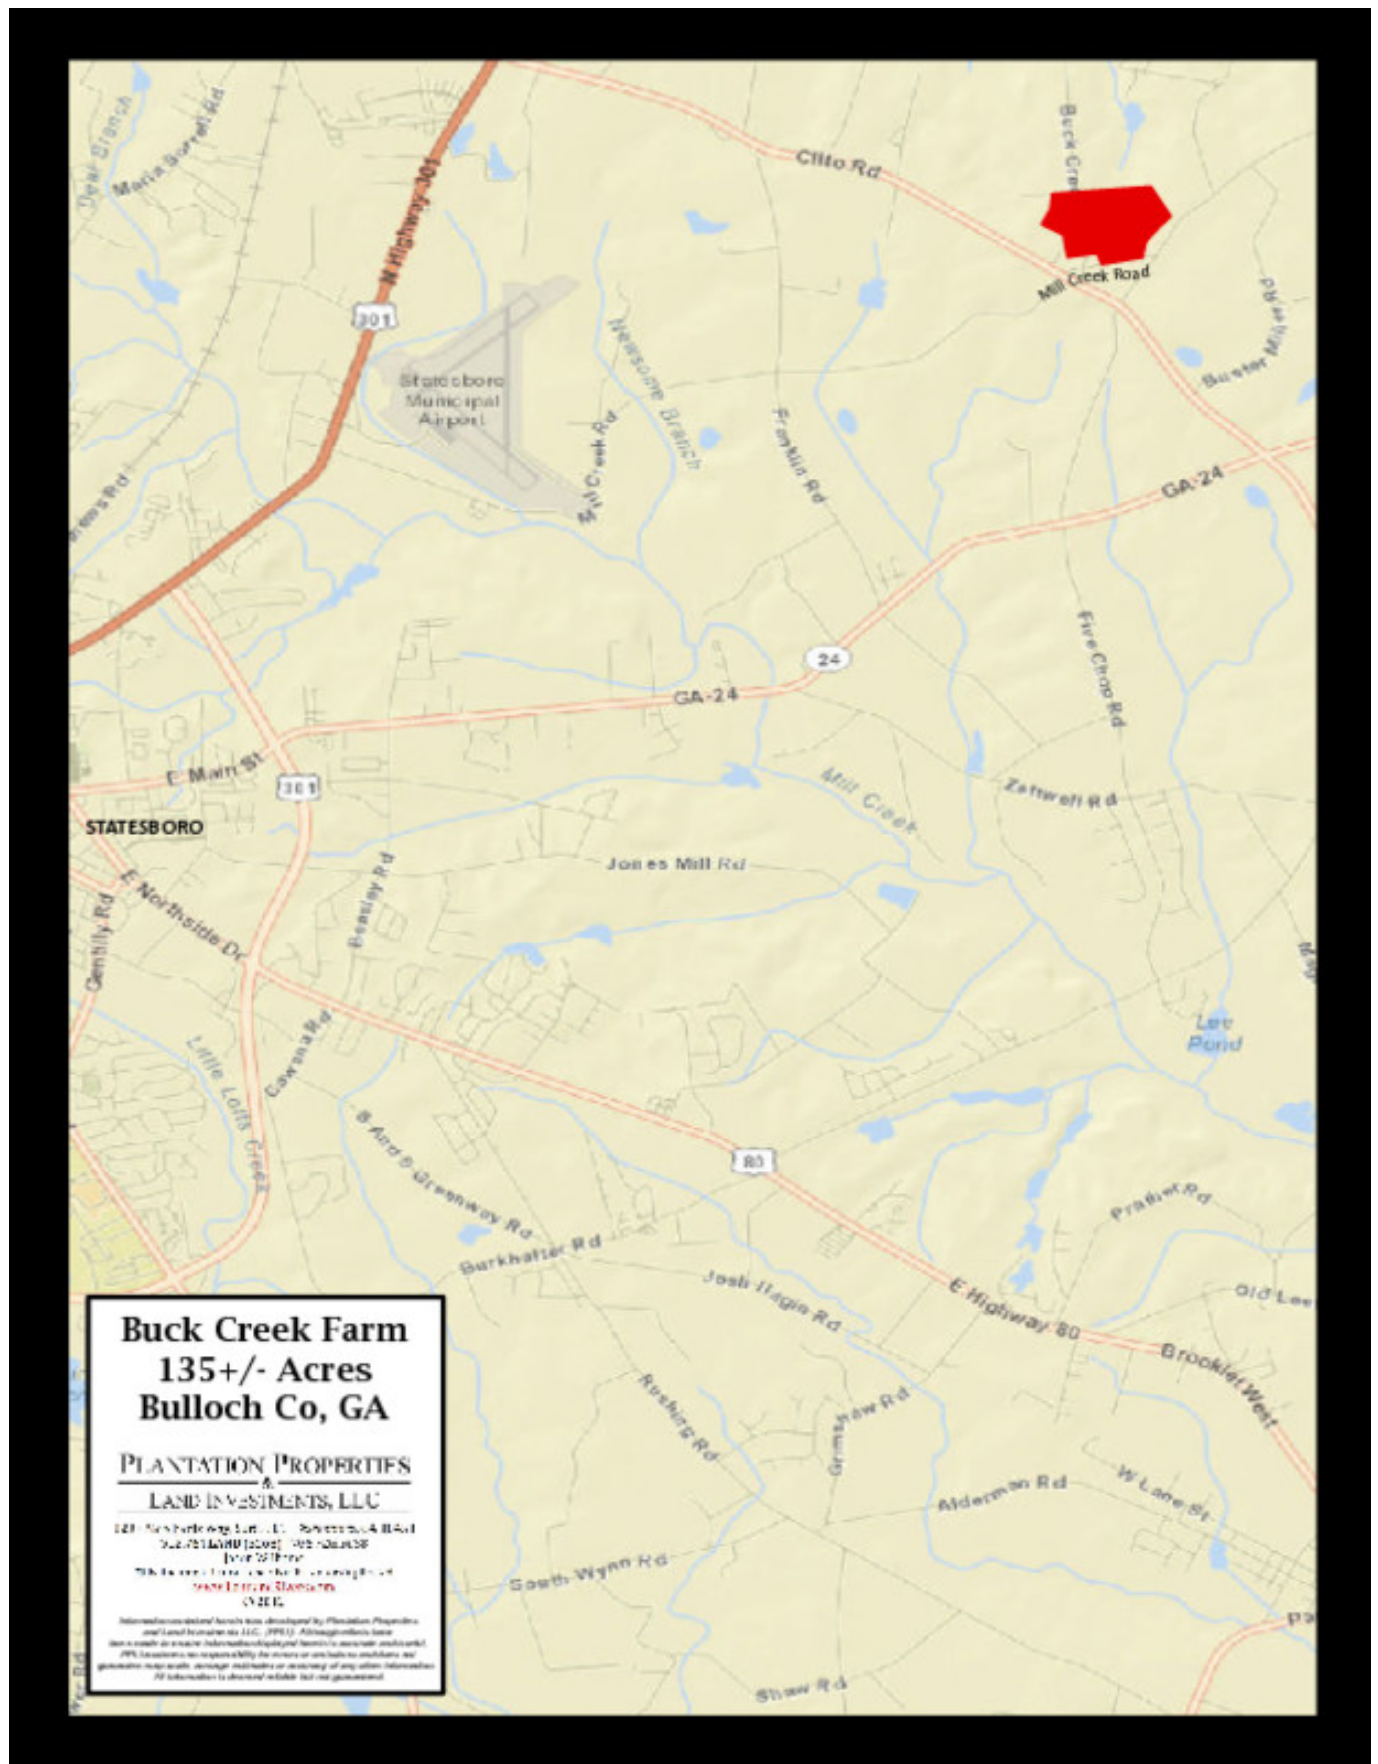

Buck Creek Farm

Published on Plantation Properties & Land Investments, LLC (<https://landanddrivers.com>)

Source URL: <https://landanddrivers.com/property/buck-creek-farm>