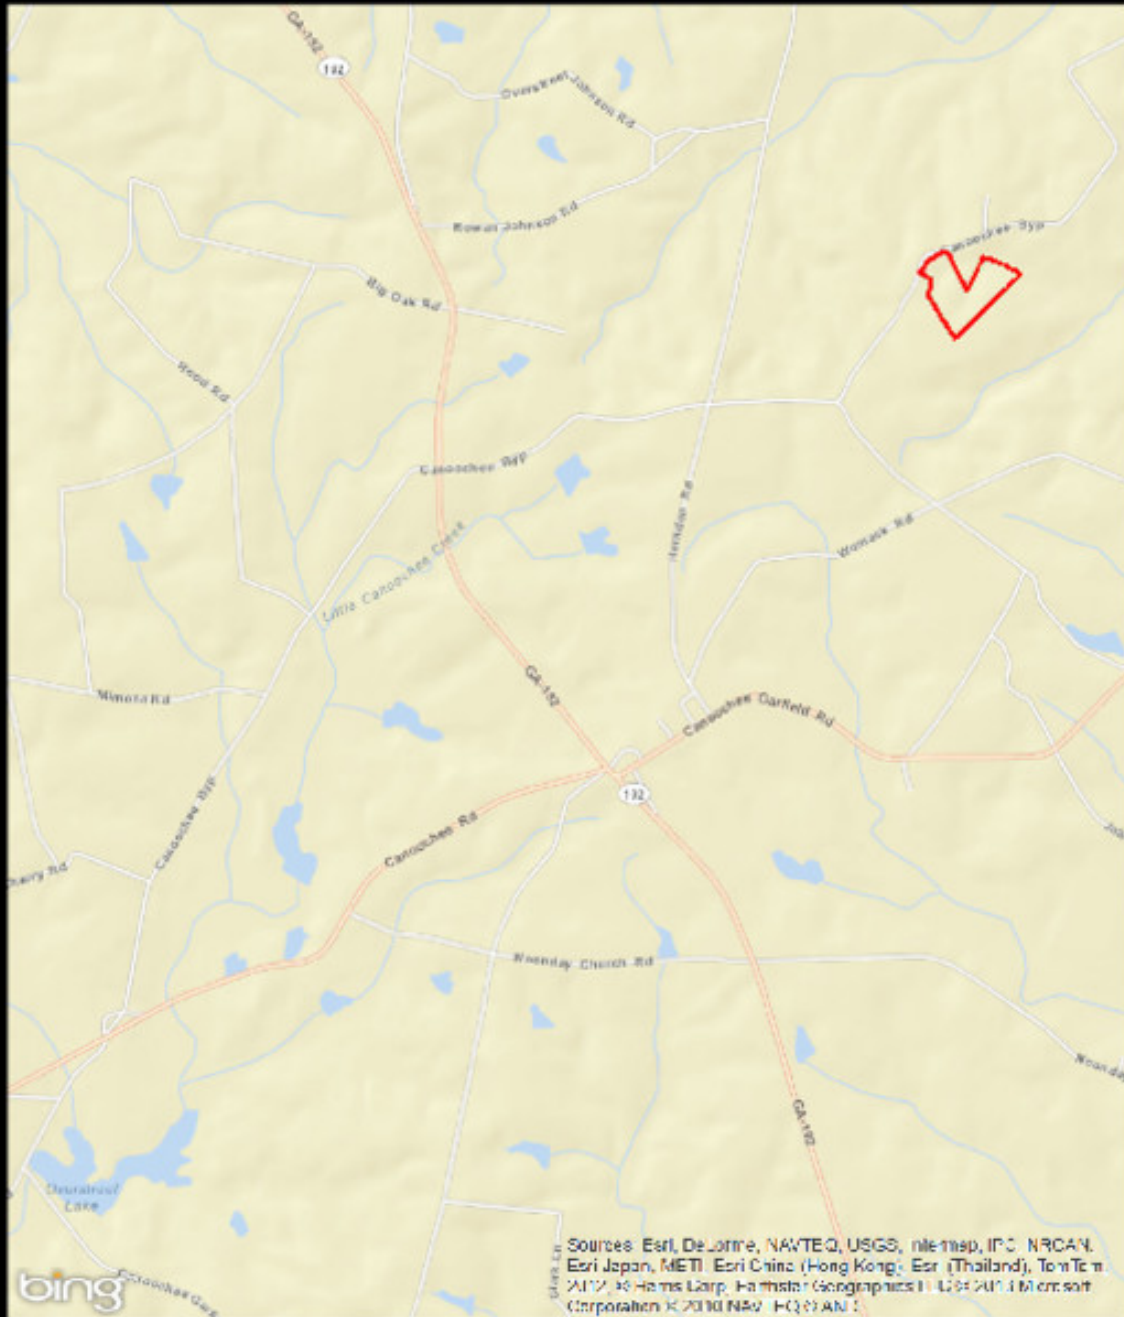

Longleaf Branch

Published on Plantation Properties & Land Investments, LLC (<https://landanddrivers.com>)

PLANTATION PROPERTIES
&
LAND INVESTMENTS, LLC

1207 Merchants Way, Suite 101 | Statesboro, GA 31060
912.664.1162 | 478.279.2196
Michael O'Brien
This document is not to be distributed or reprinted
www.landanddrivers.com
© 2013