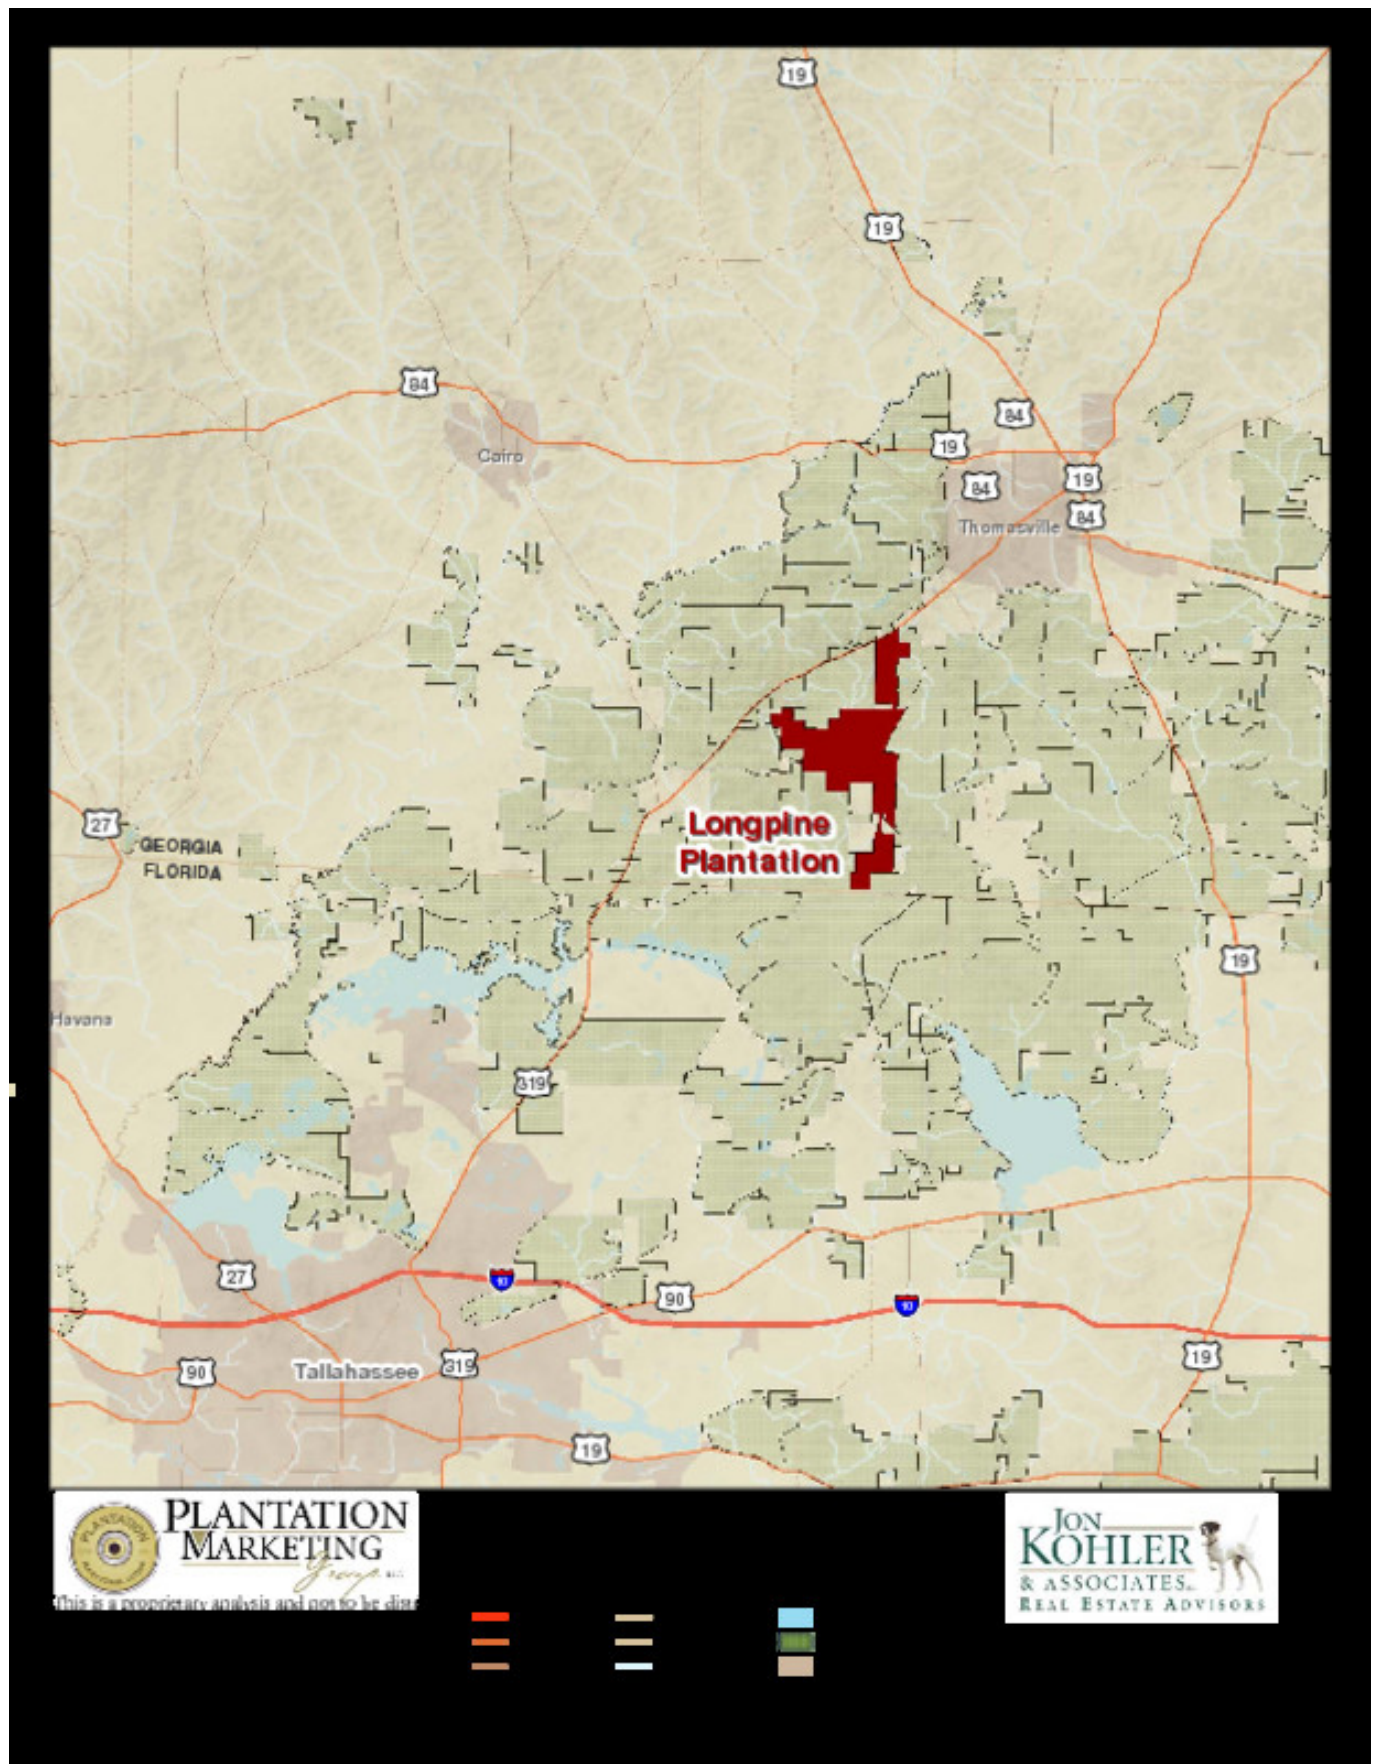

Reduced - 120 Acres Spring Creek

Published on Plantation Properties & Land Investments, LLC (<https://landanddrivers.com>)

soil