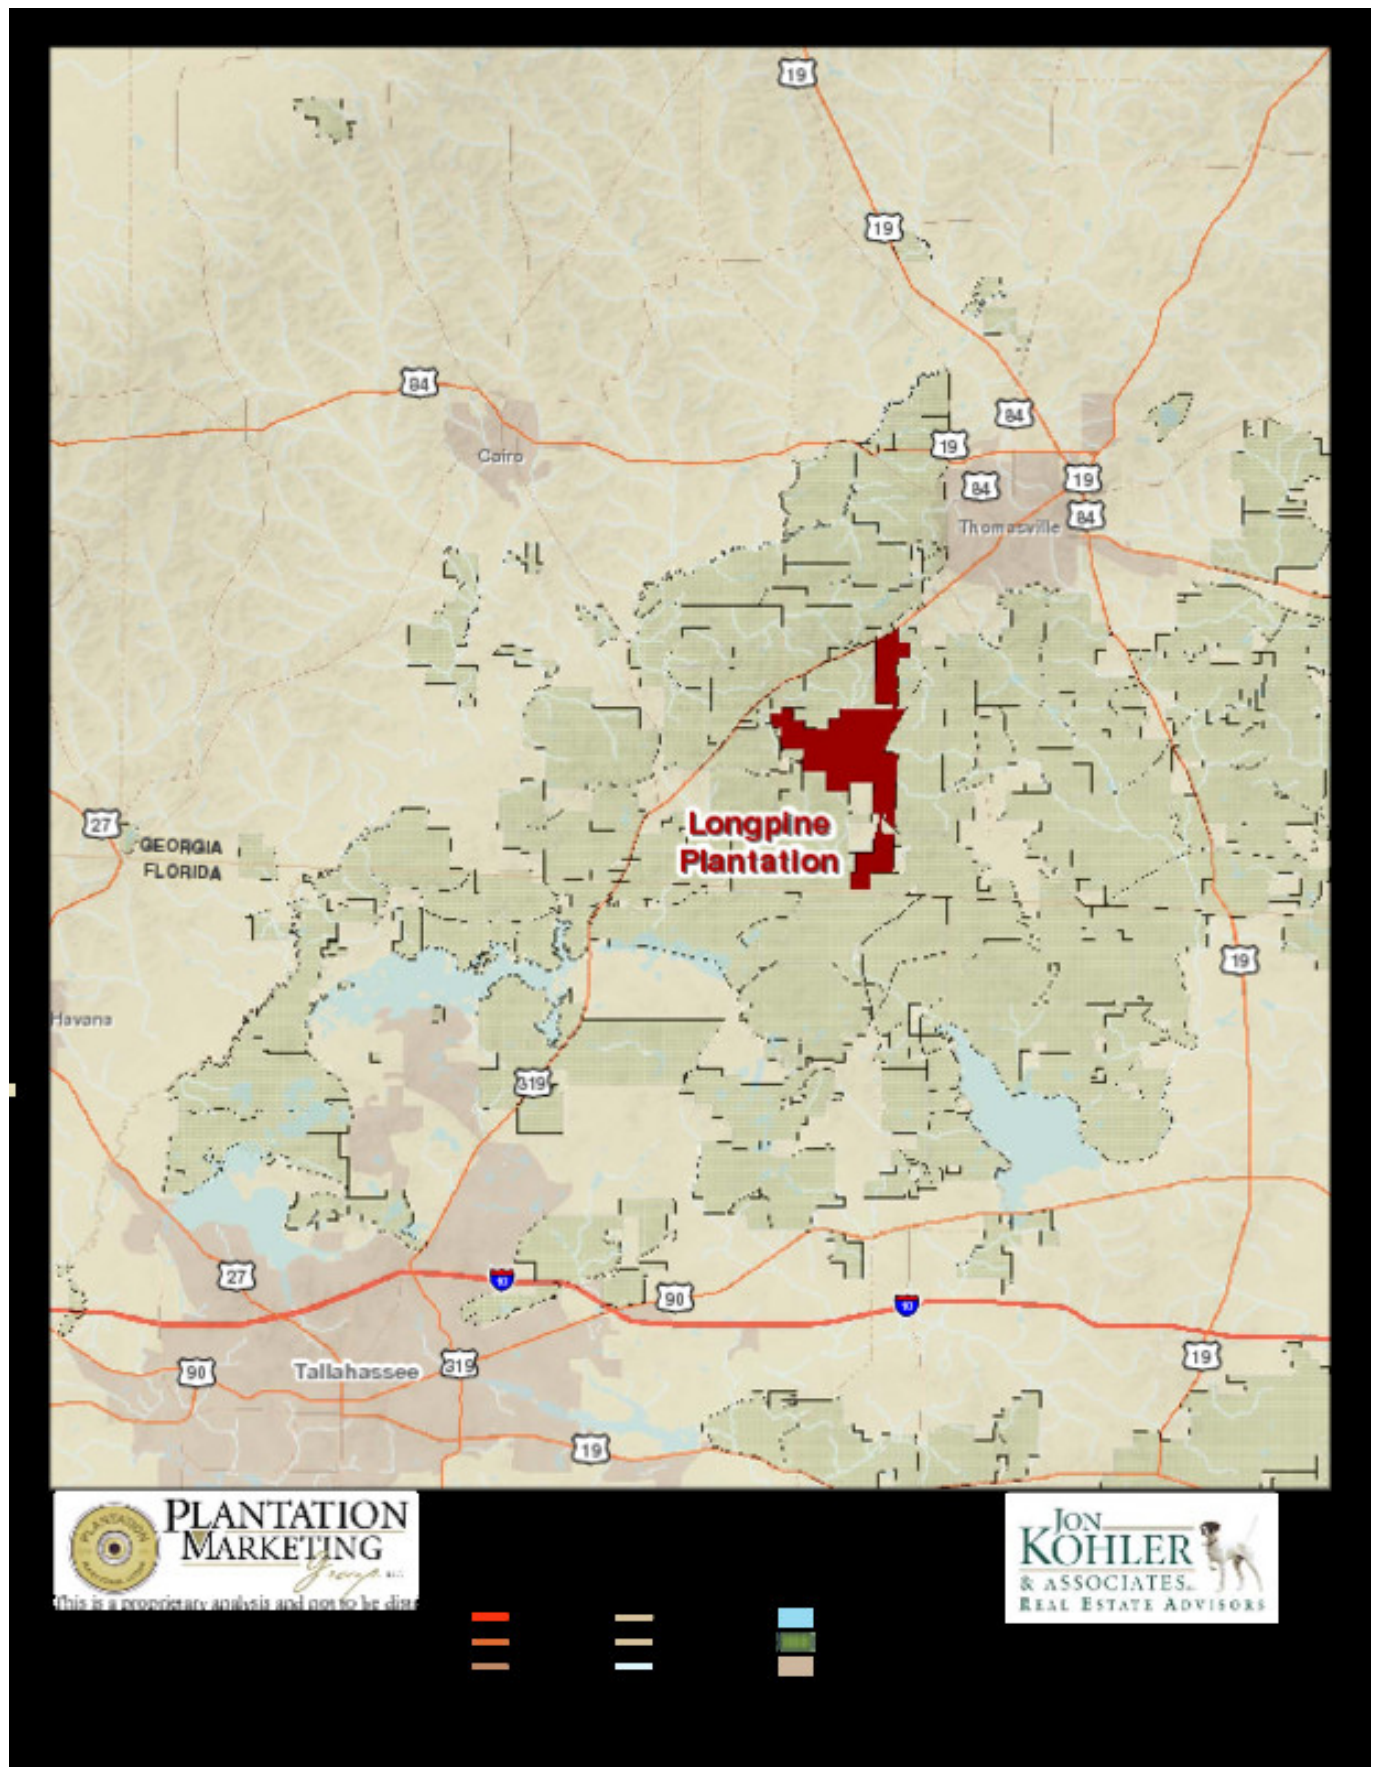

Reduced - 120 Acres Spring Creek

Published on Plantation Properties & Land Investments, LLC (<https://landanddrivers.com>)

soil