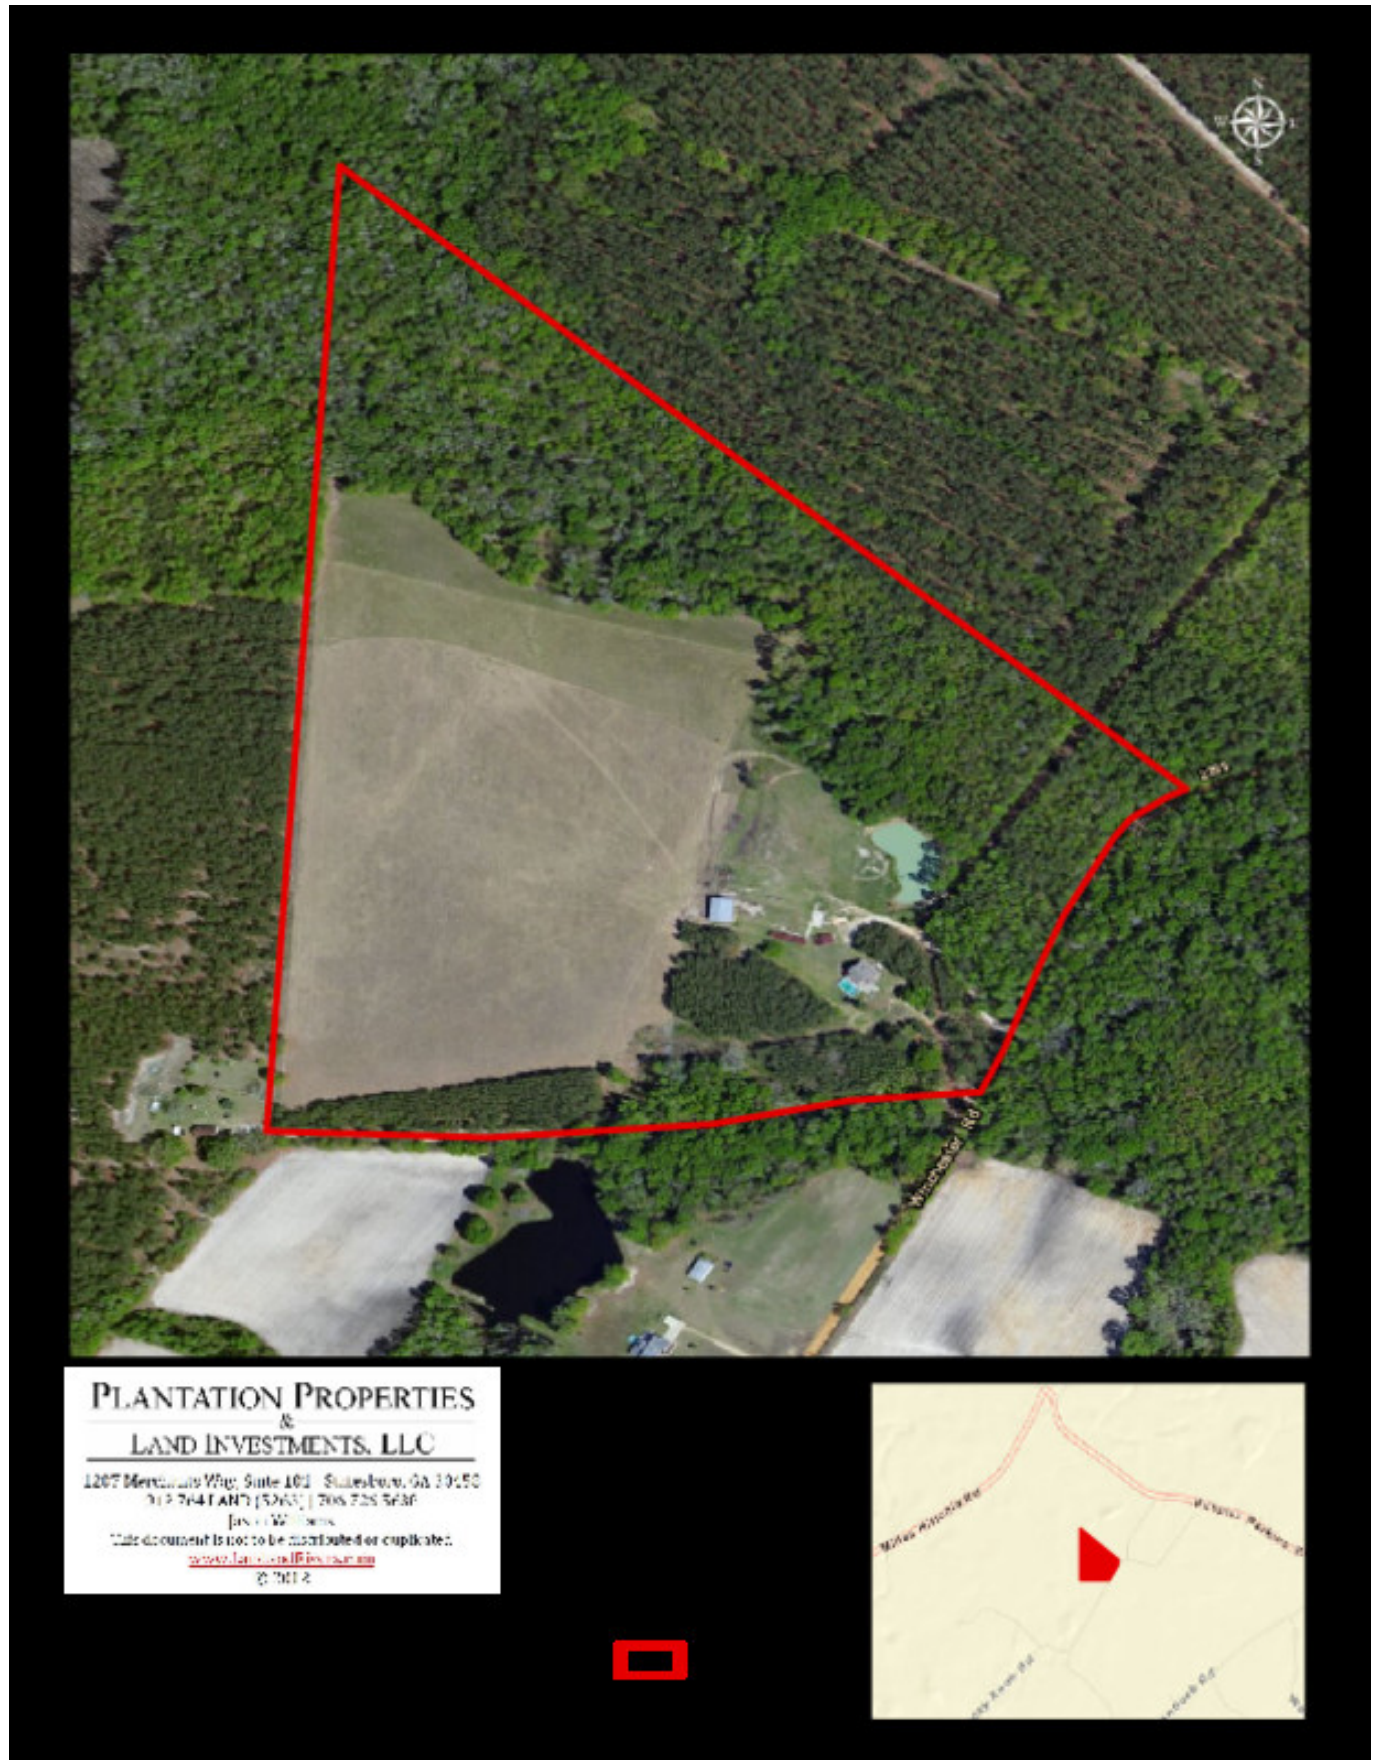

Summer Hill Farm - Reduced

Published on Plantation Properties & Land Investments, LLC (<https://landandrivers.com>)

PLANTATION PROPERTIES & LAND INVESTMENTS, LLC

Summer Hill Farm - Reduced

JUST REDUCED!! Country living at it's best! 70+ acre farm with a beautiful 3,020 sq ft custom home in Screven County, Georgia! This home features 5 bedrooms, 5 full bathrooms, office, great room with fireplace, eat-in kitchen, formal dining room, pool and much more! Step outside and enjoy the pond, pastures, wooded land, equipment shed, two barns and beautiful mature hardwood timber along the creek! Spend your days hunting, fishing, or just relaxing by the pool!
Priced to sell!!

Aerial Map

Location Map

Summer Hill Farm - Reduced

Published on Plantation Properties & Land Investments, LLC (<https://landandrivers.com>)

Source URL: <https://landandrivers.com/property/summer-hill-farm-reduced>