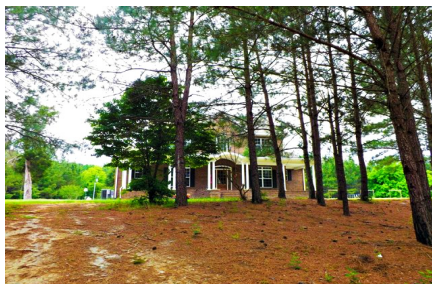

Summer Hill Farm - Reduced

Published on Plantation Properties & Land Investments, LLC (<https://landandrivers.com>)