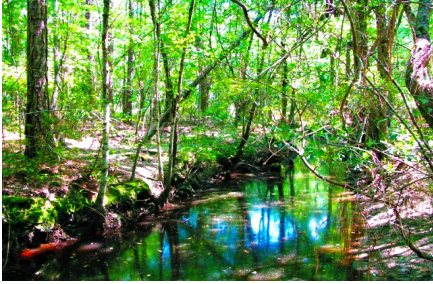

Summer Hill Farm - Reduced

Published on Plantation Properties & Land Investments, LLC (<https://landandrivers.com>)