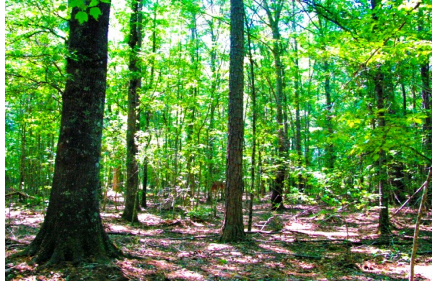

Summer Hill Farm - Reduced

Published on Plantation Properties & Land Investments, LLC (<https://landandrivers.com>)