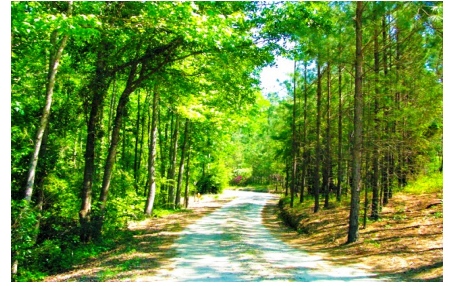

Summer Hill Farm - Reduced

Published on Plantation Properties & Land Investments, LLC (<https://landandrivers.com>)