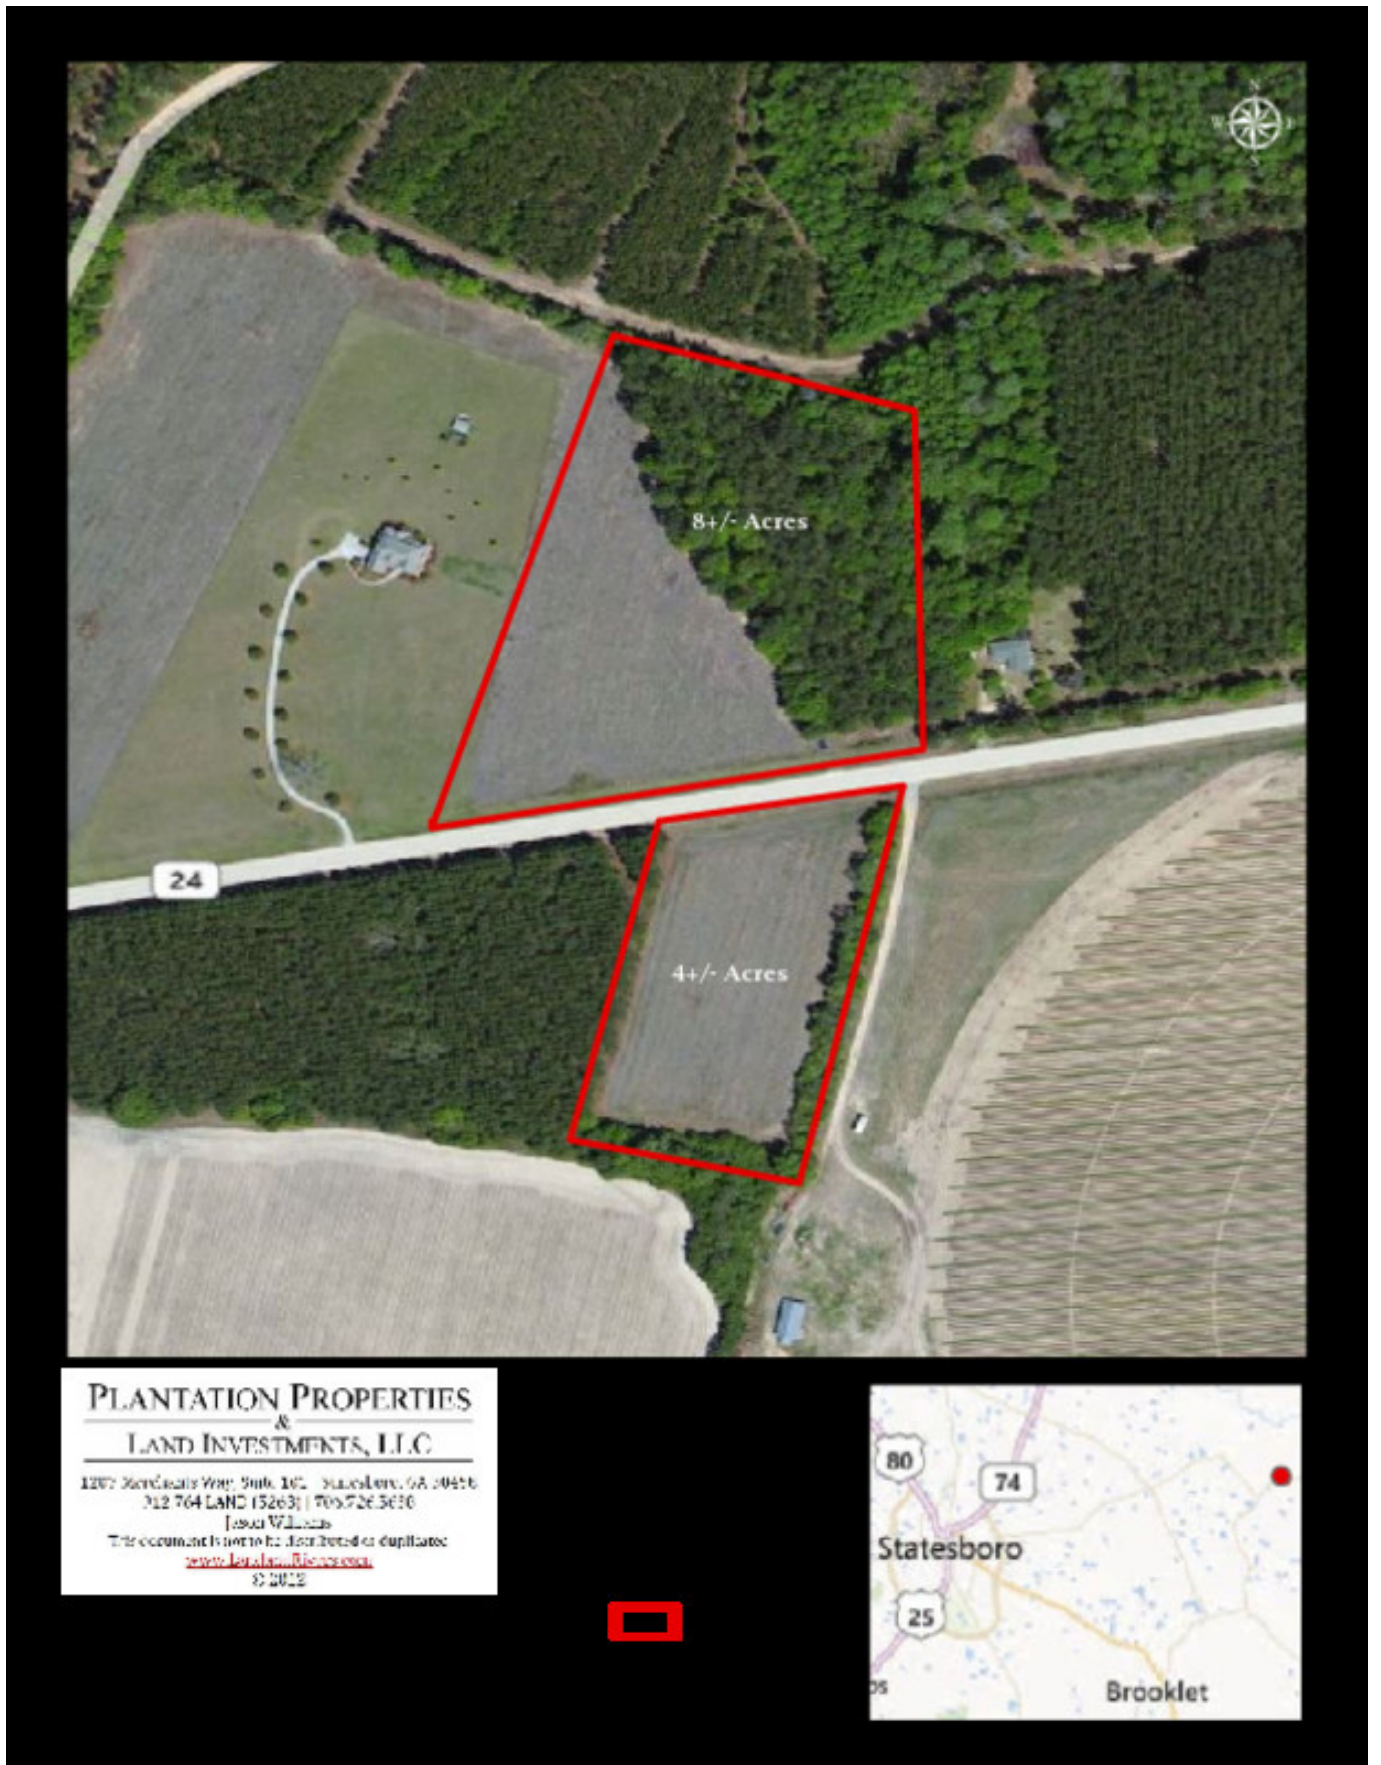

11.86 Acres on HWY 24

Published on Plantation Properties & Land Investments, LLC (<https://landandrivers.com>)

11.86 Acres on HWY 24

BANK OWNED!!! Quiet country setting, yet very near to Statesboro. This is a nice 11.86 acre tract of land located off HWY 24 between Statesboro and Oliver, only 1hr from Savannah. Bring the horses and build your dream home in the country. Bordered to the north by acres of timberland and only minutes to the beautiful Ogeechee River. Perfect for those seeking to relax from all the hustle and bustle. Call Jason today to view this property 912.764.LAND(5263)

Source URL: <https://landanddrivers.com/property/1186-acres-hwy-24>