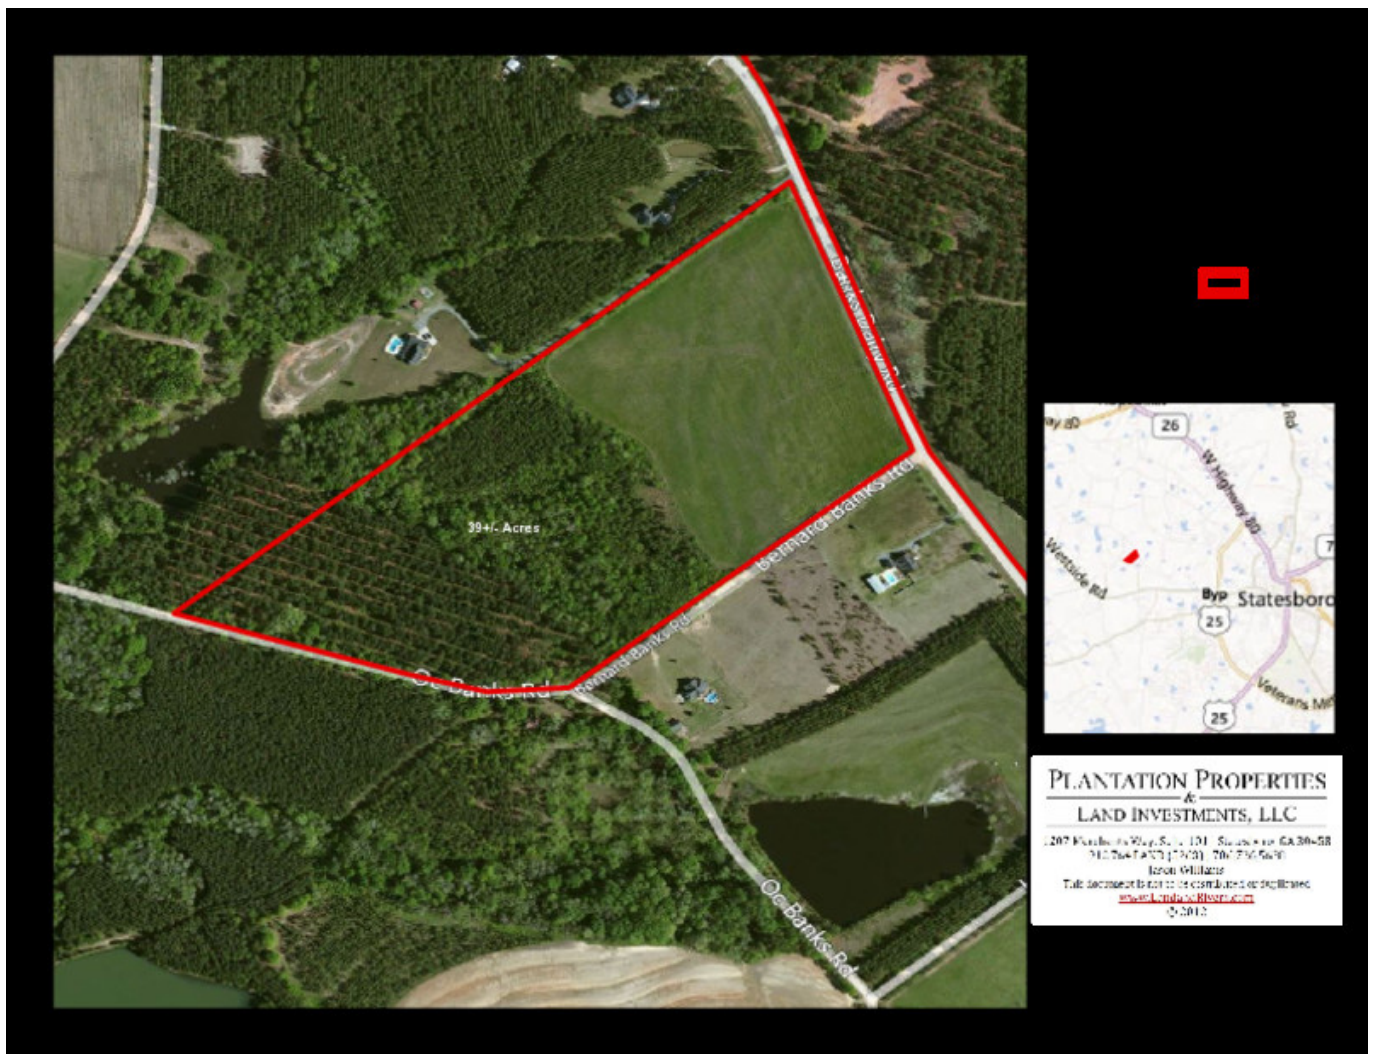

Banks Hamilton Farm

Published on Plantation Properties & Land Investments, LLC (<https://landanddrivers.com>)

Source URL: <https://landanddrivers.com/property/banks-hamilton-farm>