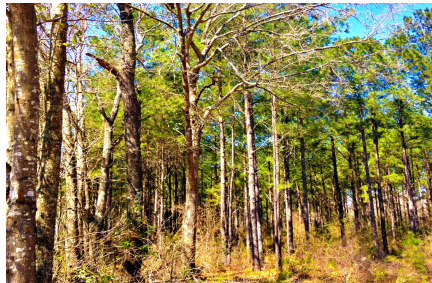

Banks Hamilton Farm

Published on Plantation Properties & Land Investments, LLC (<https://landandrivers.com>)

Aerial Map