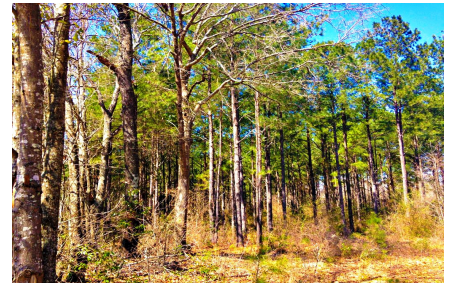

Banks Hamilton Farm

Published on Plantation Properties & Land Investments, LLC (<https://landandrivers.com>)

Aerial Map