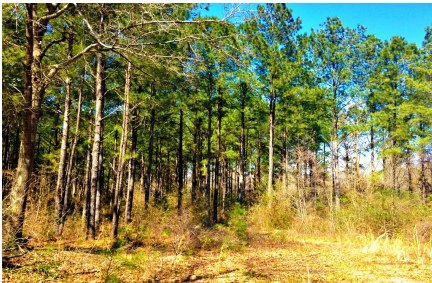

Banks Hamilton Farm

Published on Plantation Properties & Land Investments, LLC (<https://landandrivers.com>)

Aerial Map