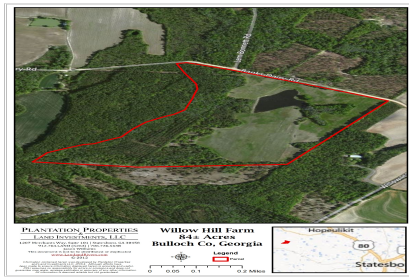

Willow Hill Farm

Published on Plantation Properties & Land Investments, LLC (<https://landandrivers.com>)

Aerial Map