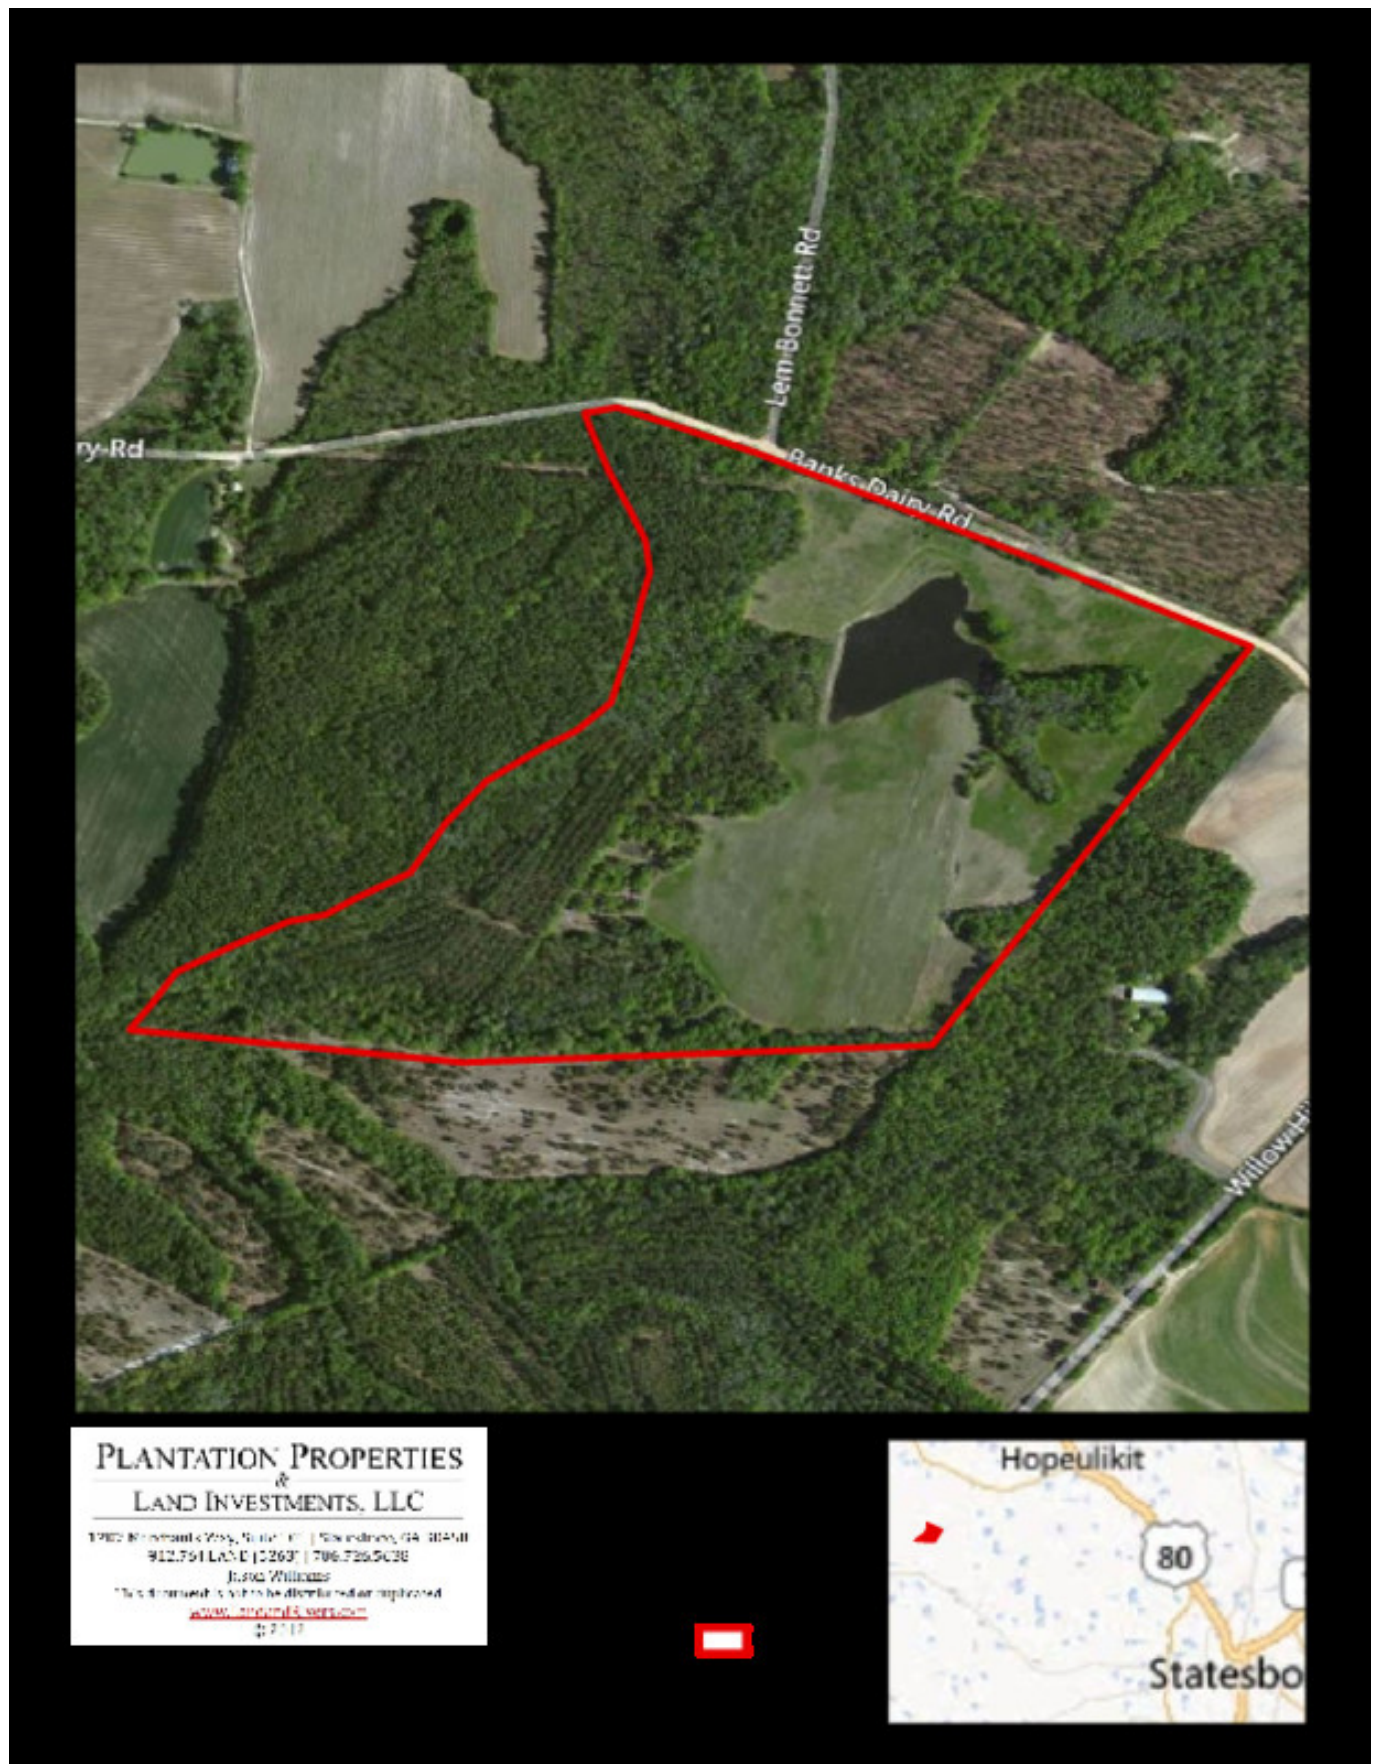

## Willow Hill Farm

Spectacular 84± acre farm with pond, pecan trees, pasture and wooded land. Located to the Northwest of Statesboro, Ga on Banks Dairy Road. Willow Hill Farm is nicely laid out with beautiful pecan trees scattered throughout the 40± acre pasture lands, a 4± acre pond for fishing and a hardwood border to the west and rear of the parcel. Bring the Family and the Animals... This farm has it all. Enjoy fishing, kayaking, hunting, horseback riding, and more. A stunning home place, recreational tract, weekend get-a-way or investment opportunity. This one is a MUST SEE!!! Call Today to view this property 912.764.LAND(5263)

## Aerial Map

## Location Map