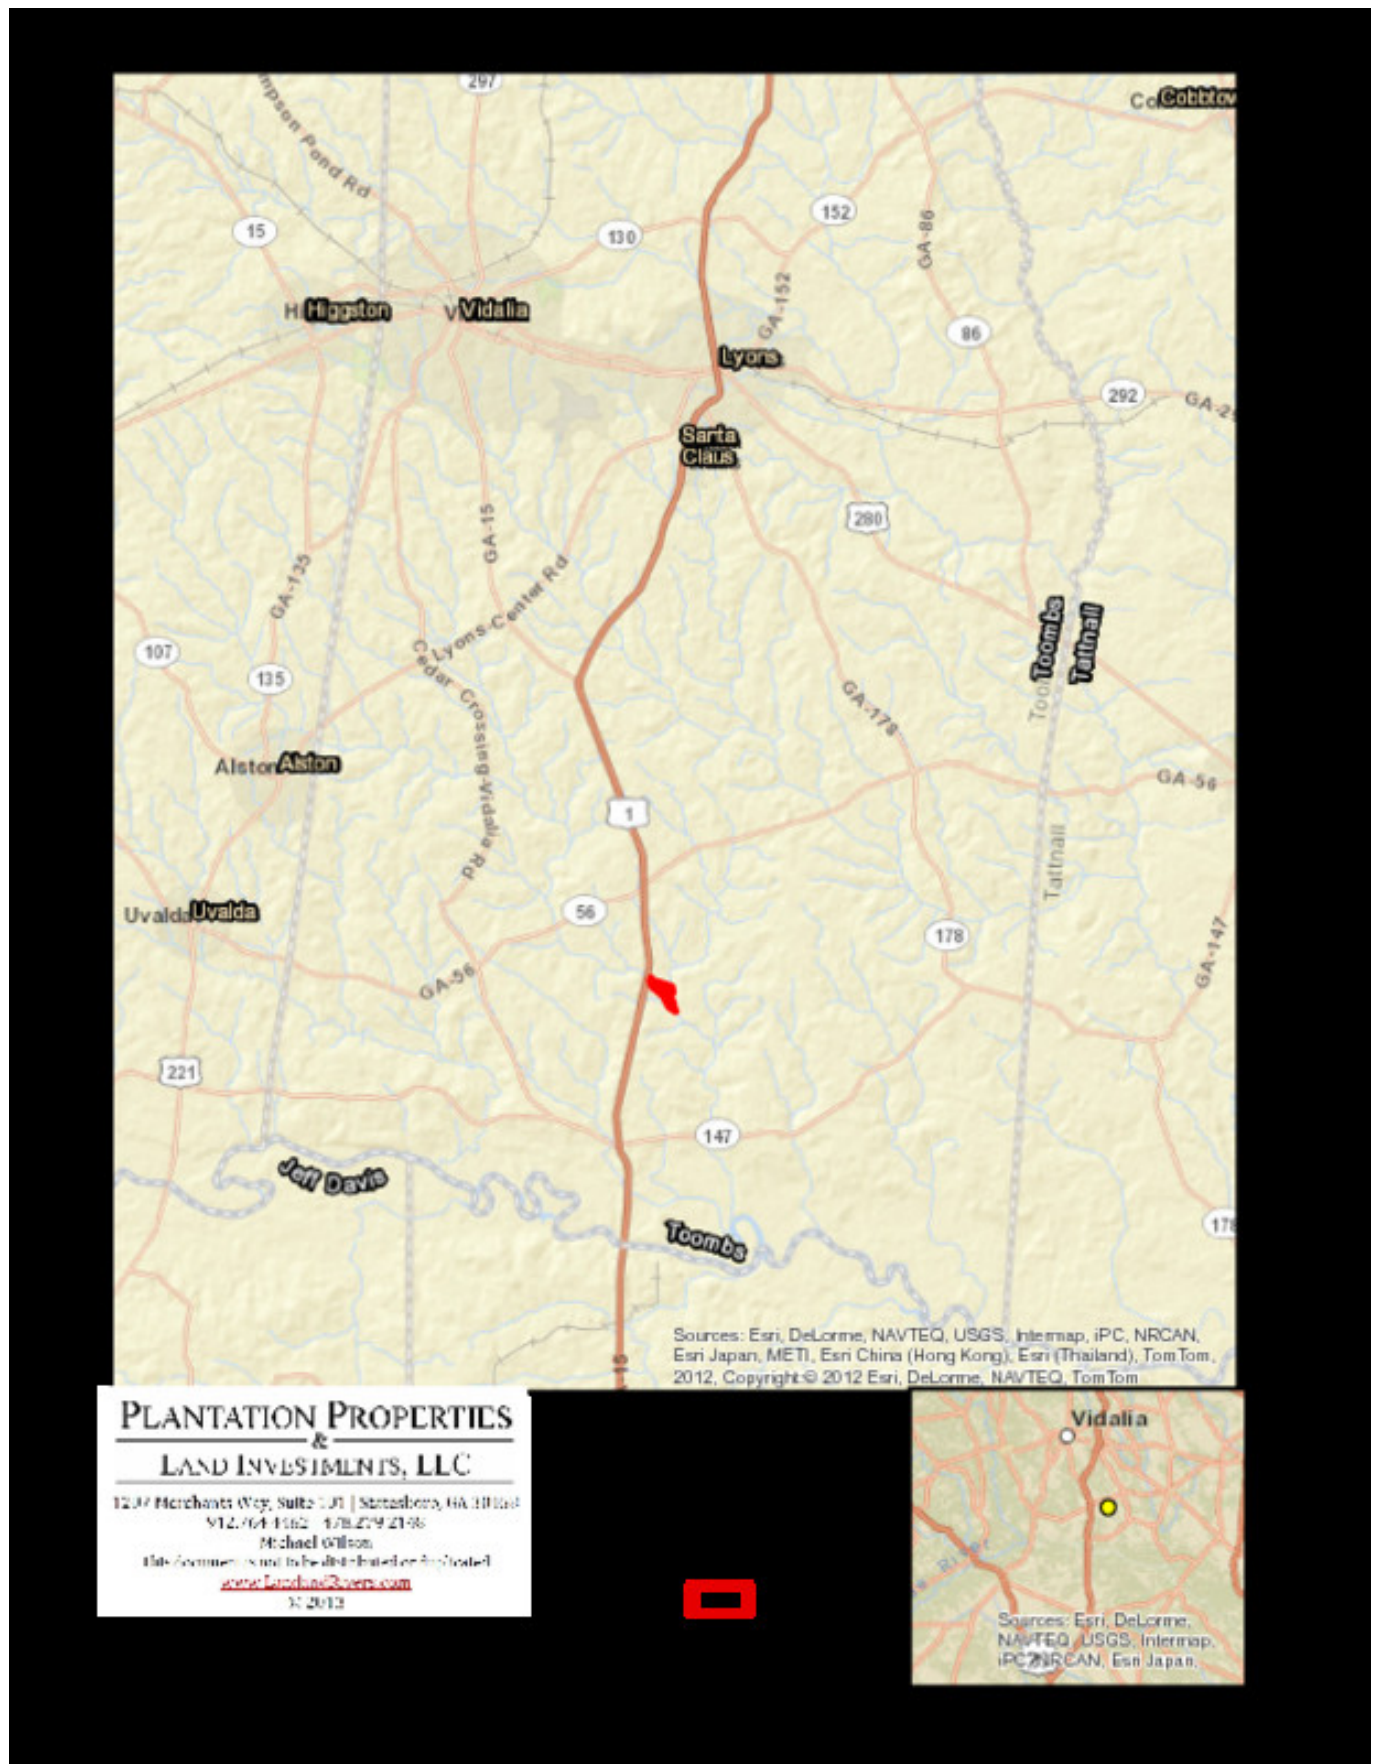

Cobb Creek

Published on Plantation Properties & Land Investments, LLC (<https://landanddrivers.com>)

Source URL: <https://landanddrivers.com/property/cobb-creek>