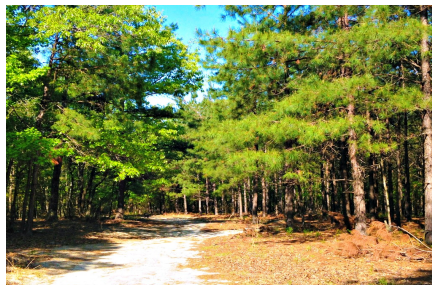

98±acres | Waterwheel Farms

Published on Plantation Properties & Land Investments, LLC (<https://landanddrivers.com>)

County: glascock

Acreage: 98

Per Acre Price: $0.00

Phone Number: 912.764.LAND(5263)

Email: info@landanddrivers.com

Google Maps link: [View Larger Map](#)