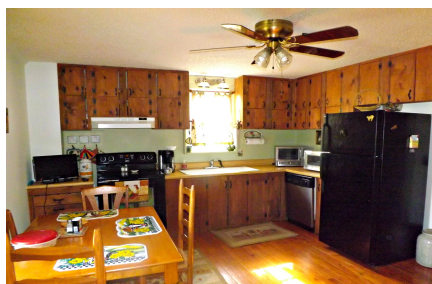

98±acres | Waterwheel Farms

Published on Plantation Properties & Land Investments, LLC (<https://landanddrivers.com>)

County: glascock

Acreage: 98

Per Acre Price: $0.00

Phone Number: 912.764.LAND(5263)

Email: info@landanddrivers.com

Google Maps link: [View Larger Map](#)