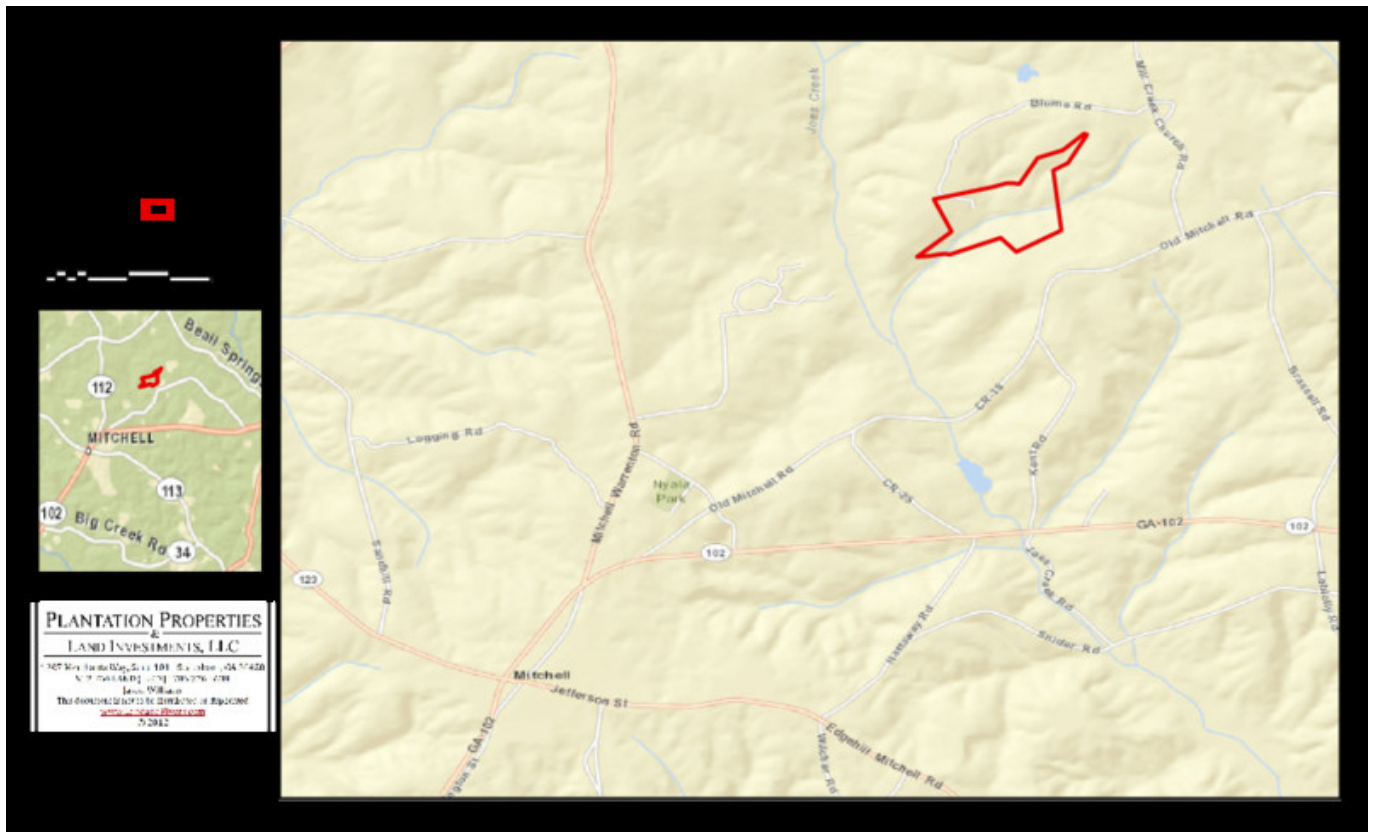

98±acres | Waterwheel Farms

Waterwheel Farms, a truly diverse and private plantation located in Mitchell, GA. This 98± acre farm features a beautiful two story farm house, barn, shop, 2 ponds, open pastures, wooded acreage and much more. Amidst several large oaks sits the charming hand crafted farmhouse with 3 bedrooms, 2.5 baths, family room and great porches both up and downstairs. This place is truly unique with its beautiful roll of pasture land, one of a kind hand built waterwheel, stone bridge damn, wooded borders and ponds. The farm feels so much larger than 98± acres. Wildlife is a common sight on this tract. The nice roads and trails throughout allow you to meander through the pines and across the pasture down to the pond, where you can relax, swim, fish or watch the spectacular waterwheel turn in a peaceful tranquility. Fenced and cross fenced this property is ideal for all types of animals. Horses, cattle, goats... you name it, would all love grazing in the hills and valley of this farm. You can easily make this place your new home, weekend get-a-way or venture property. I could see Waterwheel Farms being the perfect wedding venue or client retreat. Enjoy family, farming, fishing, hunting, camping, kayaking and more all on your own land. Let us know if you have an interest in this beautiful farm and we will make be happy to show you all there is to offer. 912.764.LAND(5263)

Email: info@landanddrivers.com

Google Maps link: [View Larger Map](#)

98±acres | Waterwheel Farms

Published on Plantation Properties & Land Investments, LLC (<https://landanddrivers.com>)

Aerial Map

Location Map