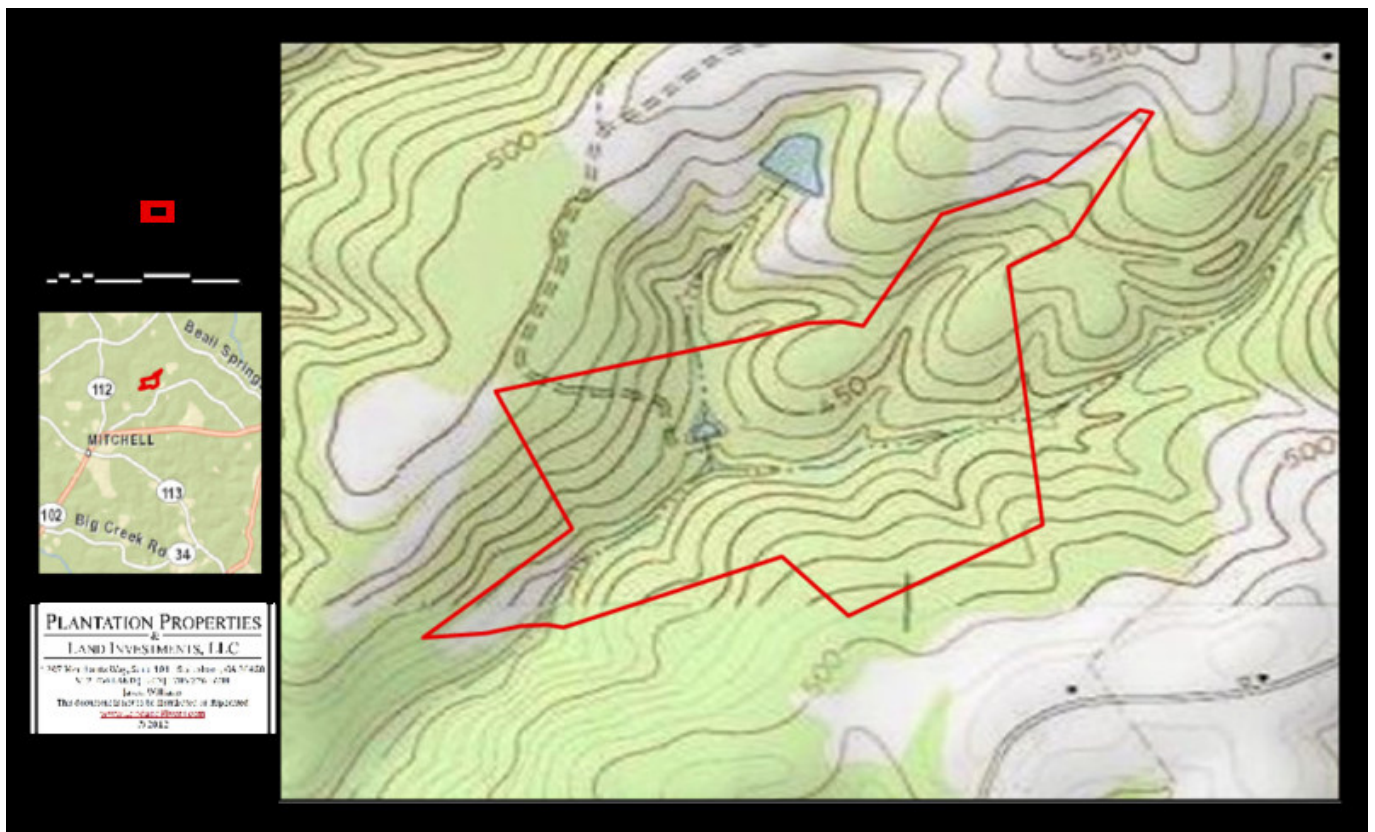

98±acres | Waterwheel Farms

Waterwheel Farms, a truly diverse and private plantation located in Mitchell, GA. This 98± acre farm features a beautiful two story farm house, barn, shop, 2 ponds, open pastures, wooded acreage and much more. Amidst several large oaks sits the charming hand crafted farmhouse with 3 bedrooms, 2.5 baths, family room and great porches both up and downstairs. This place is truly unique with its beautiful roll of pasture land, one of a kind hand built waterwheel, stone bridge damn, wooded borders and ponds. The farm feels so much larger than 98± acres. Wildlife is a common sight on this tract. The nice roads and trails throughout allow you to meander through the pines and across the pasture down to the pond, where you can relax, swim, fish or watch the spectacular waterwheel turn in a peaceful tranquility. Fenced and cross fenced this property is ideal for all types of animals. Horses, cattle, goats... you name it, would all love grazing in the hills and valley of this farm. You can easily make this place your new home, weekend get-a-way or venture property. I could see Waterwheel Farms being the perfect wedding venue or client retreat. Enjoy family, farming, fishing, hunting, camping, kayaking and more all on your own land. Let us know if you have an interest in this beautiful farm and we will make be happy to show you all there is to offer. 912.764.LAND(5263)

Email: info@landanddrivers.com

Google Maps link: [View Larger Map](#)

98±acres | Waterwheel Farms

Published on Plantation Properties & Land Investments, LLC (<https://landanddrivers.com>)

Aerial Map

Location Map

Topo Map

98±acres | Waterwheel Farms

Published on Plantation Properties & Land Investments, LLC (<https://landanddrivers.com>)

PLAT

Source URL: <https://landanddrivers.com/property/98%C2%B1acres-waterwheel-farms>