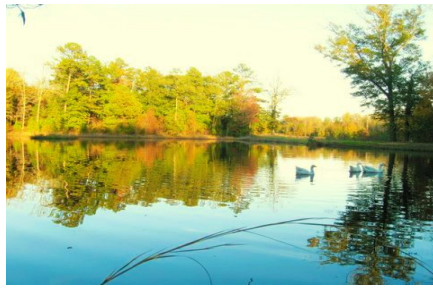

98±acres | Waterwheel Farms

Published on Plantation Properties & Land Investments, LLC (<https://landanddrivers.com>)