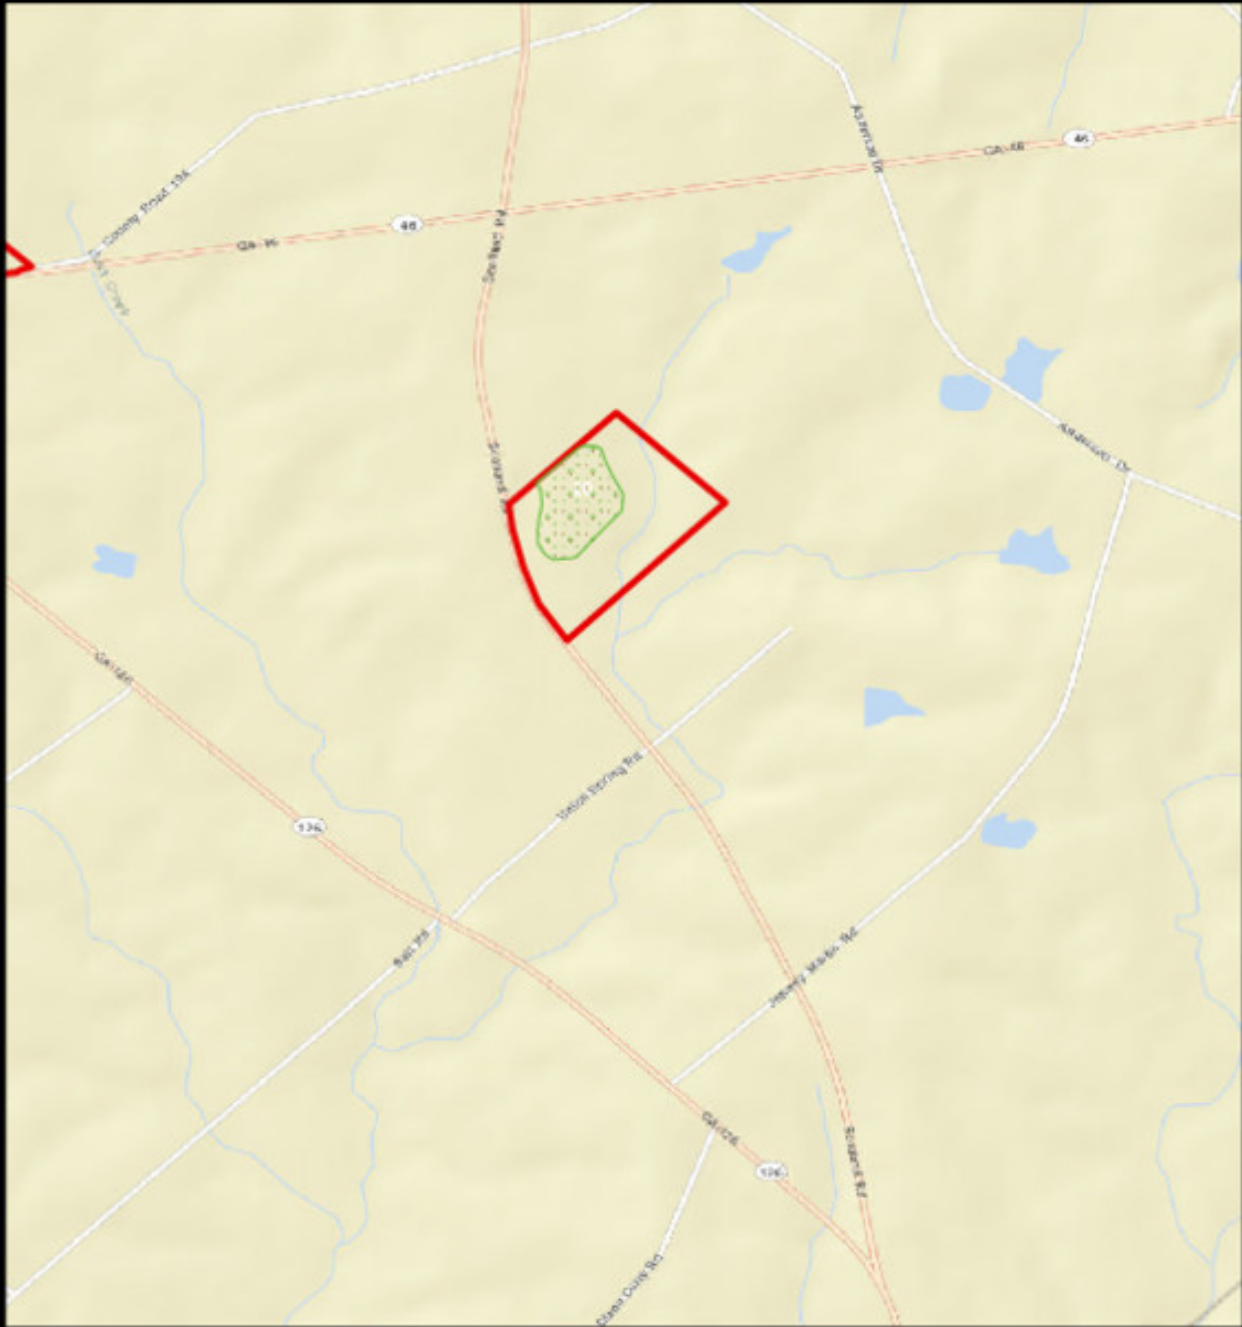

Scotland Grove Tract | 75±acs

The Scotland Grove Tract is a nice 75± acre recreational property located between Dublin and McRae, GA on Scotland Road. This property is ideal for a hunting tract, country get-a-way or would make a great opportunity for someone as a land investment. Offered at only \$1,459/acre this tract features a nice stand of 20± acres mature planted pines with the remainder of the acreage being in hardwood. There is a natural hardwood drain that runs through the east portion with excellent habitat for the wildlife. Perfect for hunting, camping, trail rides and more. This tract is a hunter's paradise due to the abundance of wildlife in the area. Loaded with deer and turkey signs. You can be in Macon in less than an hour or to Atlanta in 2 hours. Call today for details or to set up a showing. 912.764.LAND(5263)

Jason Williams

This document is not to be distributed or duplicated

www.LandAndRivers.com

© 2012

Location Map

Scotland Grove Tract | 75±acs

Published on Plantation Properties & Land Investments, LLC (<https://landanddrivers.com>)

Topo Map

Scotland Grove Tract | 75±acs

Published on Plantation Properties & Land Investments, LLC (<https://landanddrivers.com>)

The main image is a topographic map showing contour lines and a red boundary that encloses a large area. Within this red boundary, there is a smaller area shaded with green dots, indicating a specific feature or area of interest. The map includes contour lines labeled '300' and '250'. There are also some blue areas representing water bodies.

The inset map shows a regional view with a red arrow pointing to the location of the Scotland Grove Tract. The map includes major roads and geographical features.

Source URL: <https://landanddrivers.com/property/scotland-grove-tract-75%C2%B1acs>