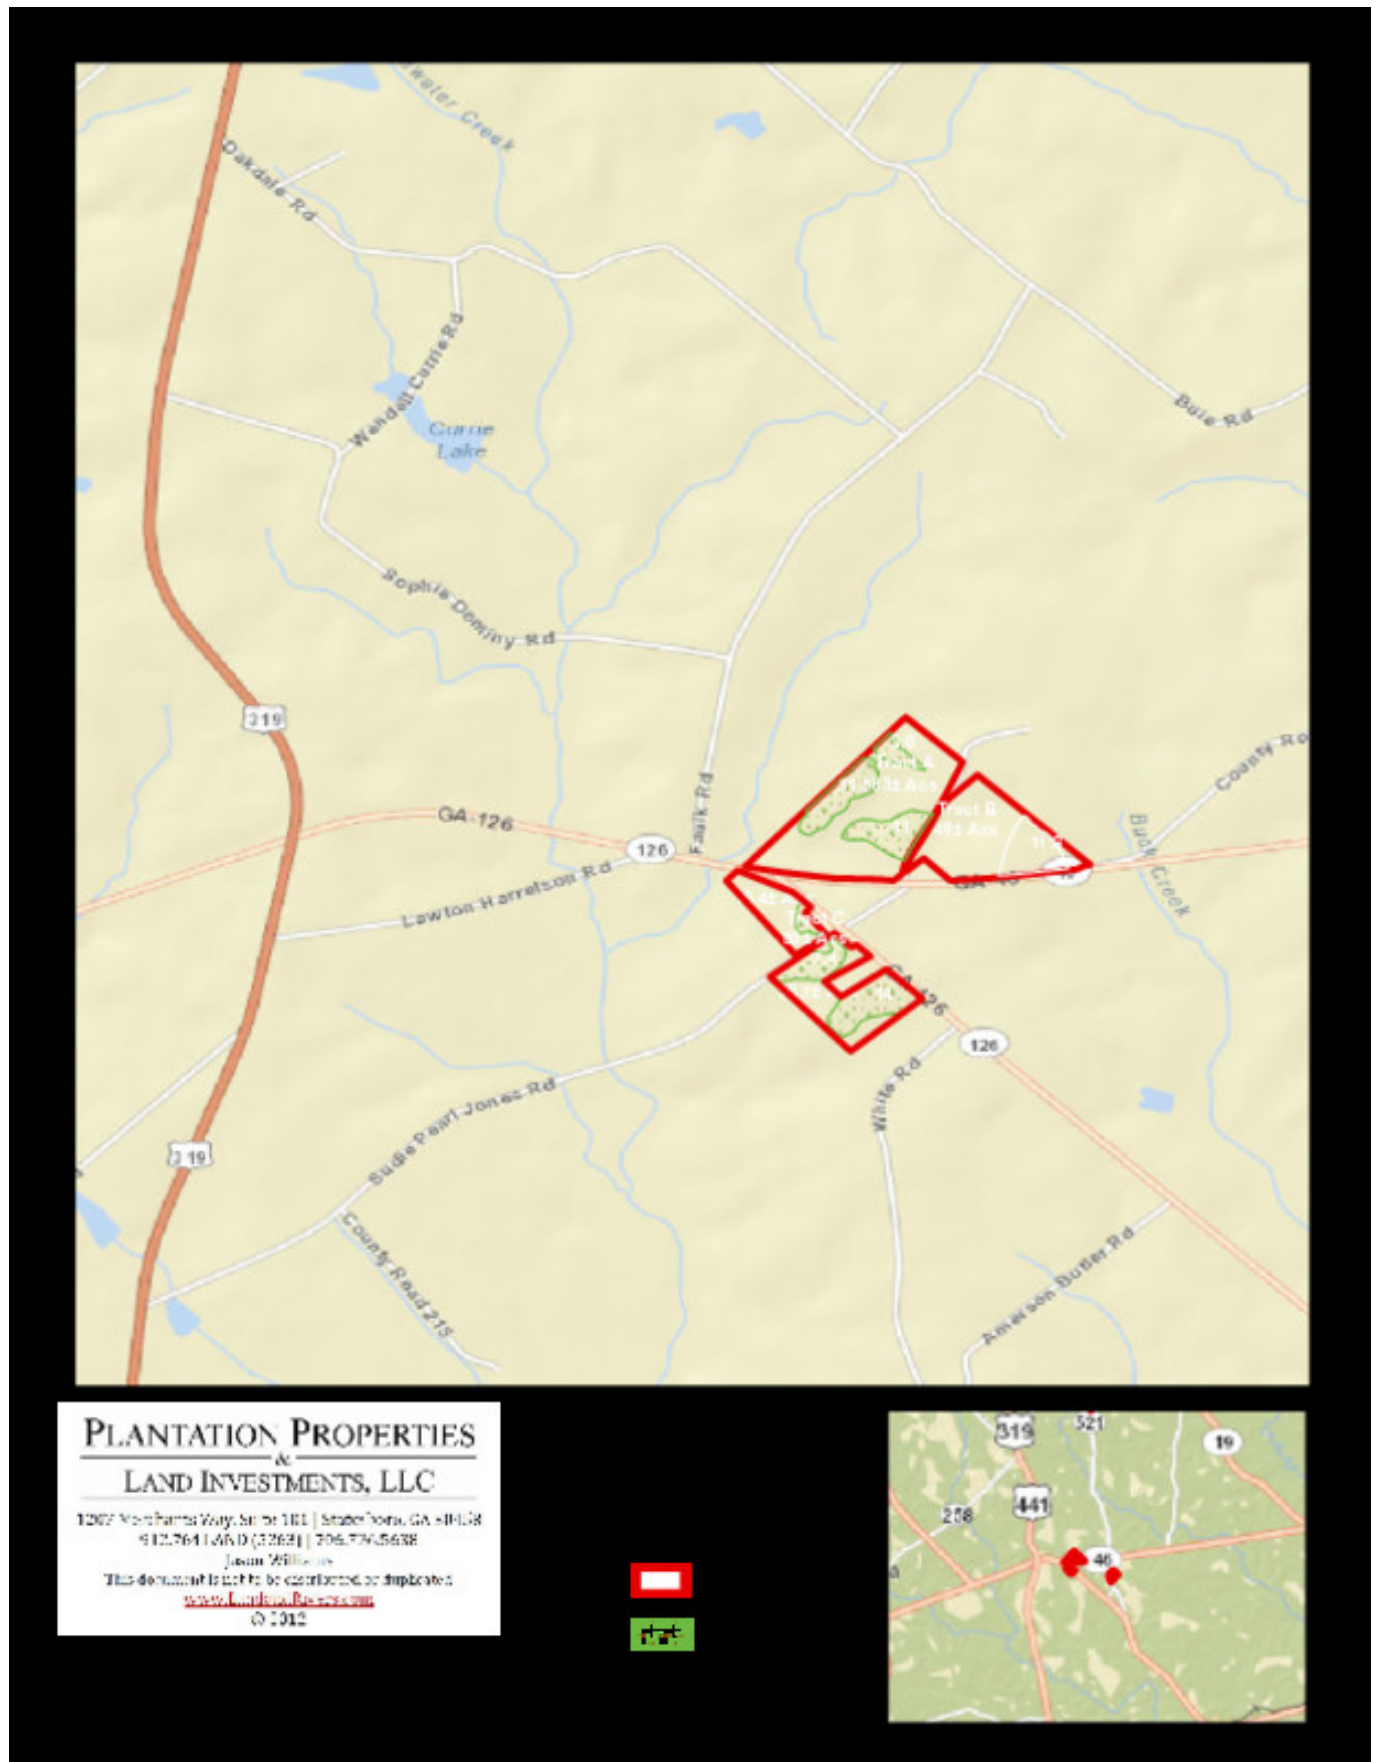

Cedar Grove Tract A

Published on Plantation Properties & Land Investments, LLC (<https://landanddrivers.com>)

Location Map