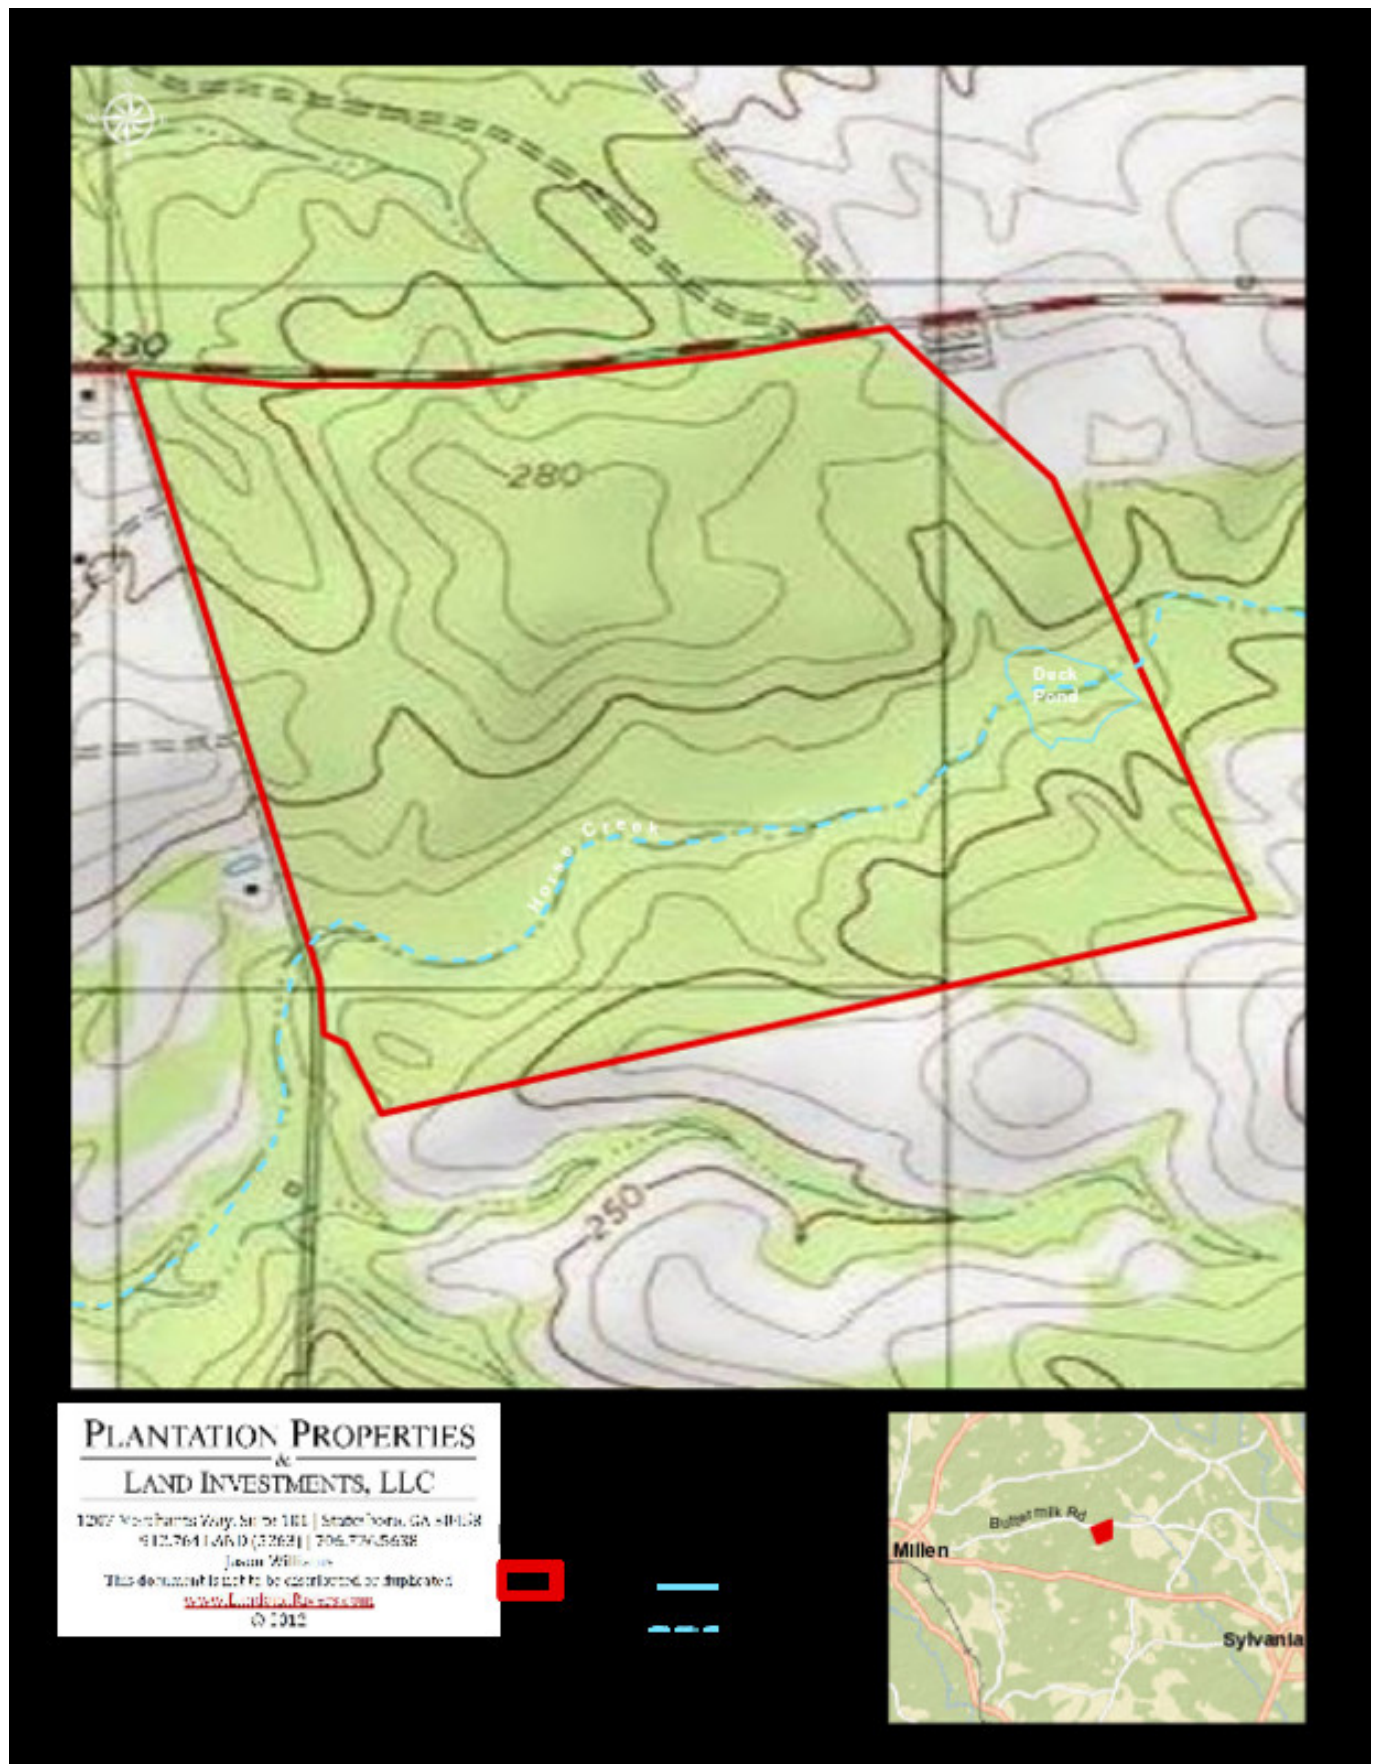

253±acs | Horse Creek

Published on Plantation Properties & Land Investments, LLC (<https://landanddrivers.com>)

PLANTATION PROPERTIES & LAND INVESTMENTS, LLC

1207 Northham Way, Ste. 101 | Statesboro, GA 31008
912.764.1660 (3263) | 706.776.5638

Joann Williams

This document is not to be distributed or duplicated

www.LandAndDrivers.com

© 2012