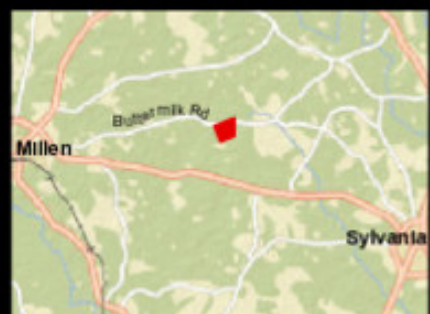

Source URL: <https://landanddrivers.com/property/253%C2%B1acs-horse-creek>