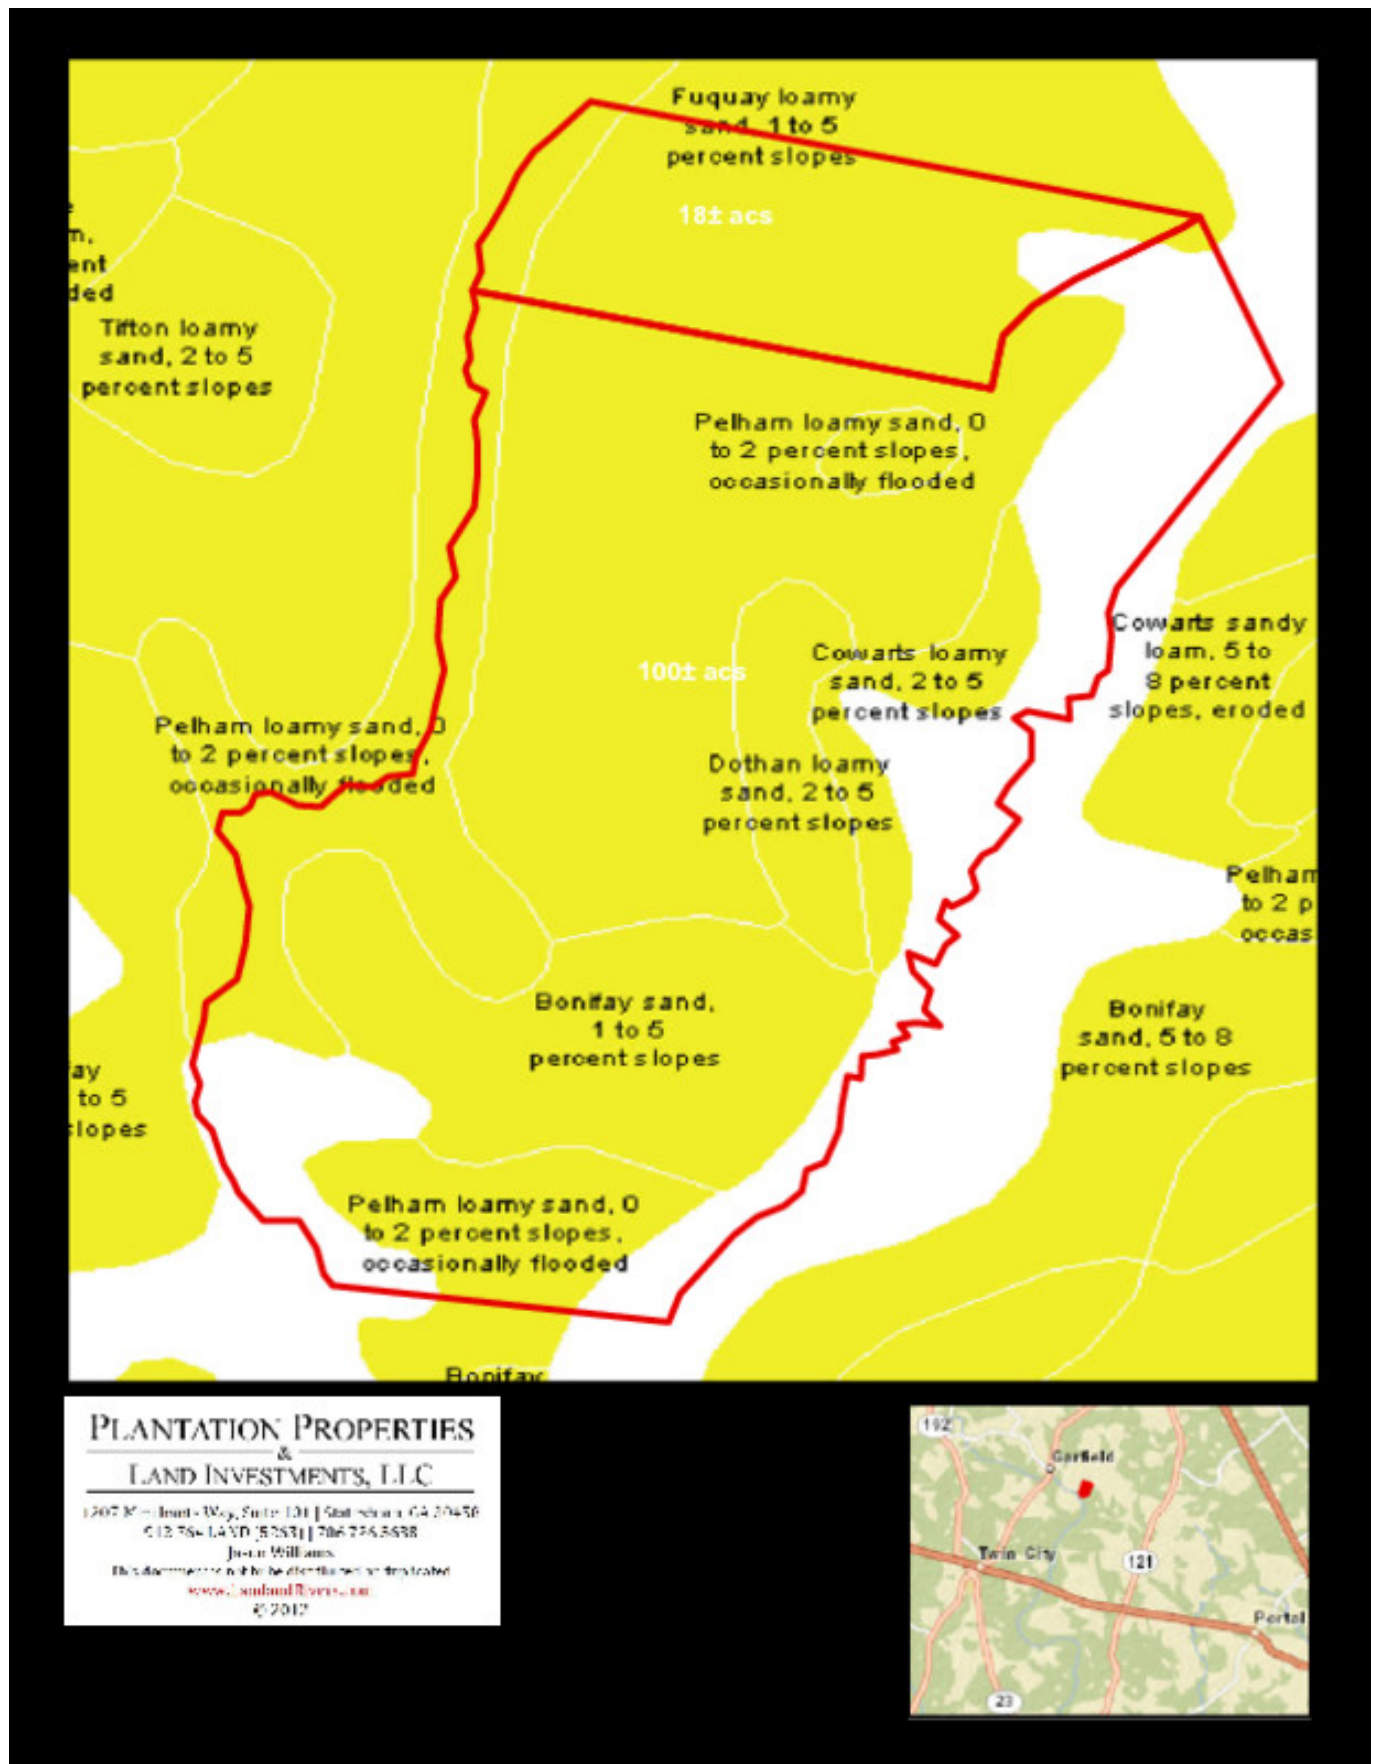

Snug Hill Farm

Published on Plantation Properties & Land Investments, LLC (<https://landandrivers.com>)

Source URL: <https://landandrivers.com/property/snug-hill-farm>