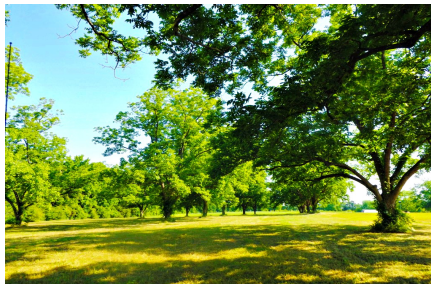

Snug Hill Farm

Published on Plantation Properties & Land Investments, LLC (<https://landanddrivers.com>)

Per Acre Price: $2,200.00

Phone Number: (912)764-LAND(5263)

Email: info@landanddrivers.com

Google Maps link: [View Larger Map](#)