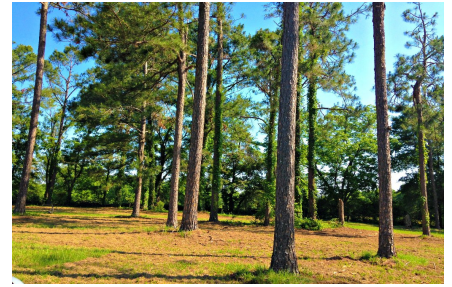

Snug Hill Farm

Published on Plantation Properties & Land Investments, LLC (<https://landanddrivers.com>)

Per Acre Price: $2,200.00

Phone Number: (912)764-LAND(5263)

Email: info@landanddrivers.com

Google Maps link: [View Larger Map](#)