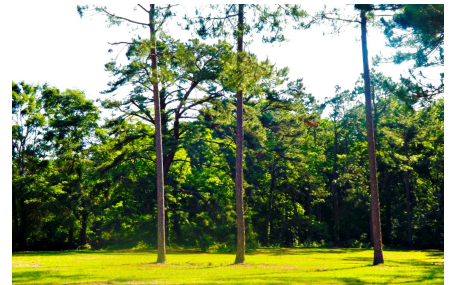

Snug Hill Farm

Published on Plantation Properties & Land Investments, LLC (<https://landanddrivers.com>)

Per Acre Price: $2,200.00

Phone Number: (912)764-LAND(5263)

Email: info@landanddrivers.com

Google Maps link: [View Larger Map](#)