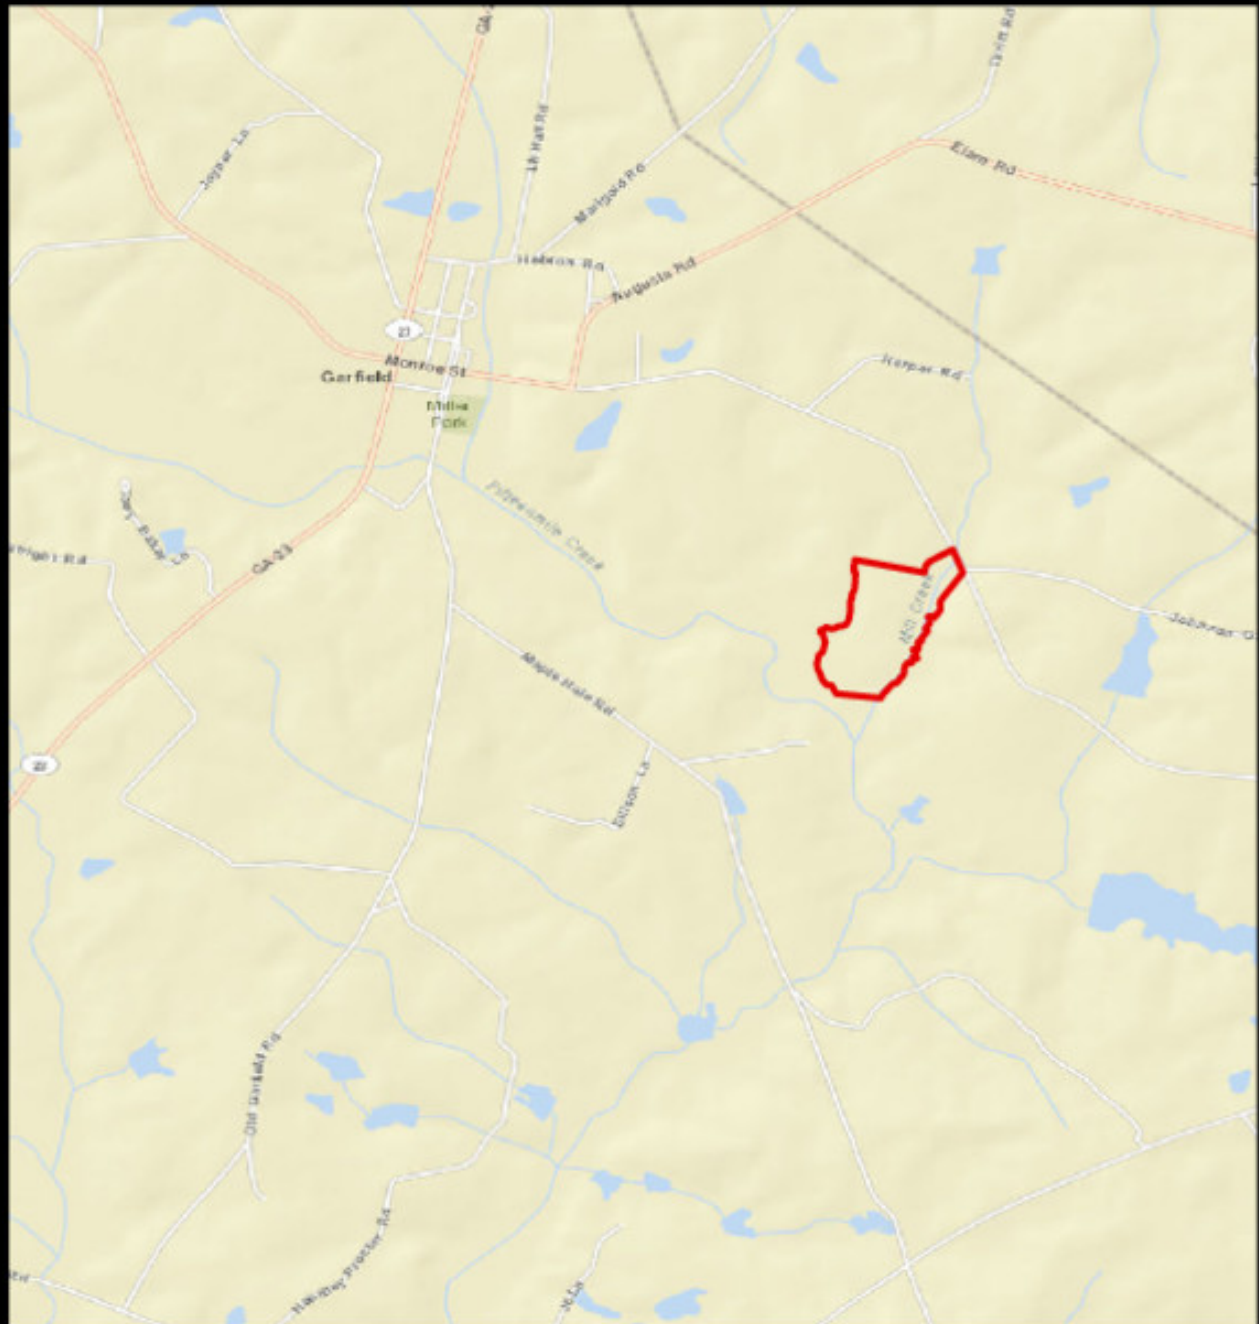

Snug Hill Farm

Published on Plantation Properties & Land Investments, LLC (<https://landandrivers.com>)

PLANTATION PROPERTIES & LAND INVESTMENTS, LLC

1207 K - Hunt - Way, Suite 100 | Statesboro, GA 30458

© 12.75 - LAND (5253) | 706.776.5588

Justin Williams

This document is not to be distributed or displayed

www.landandrivers.com

© 2017