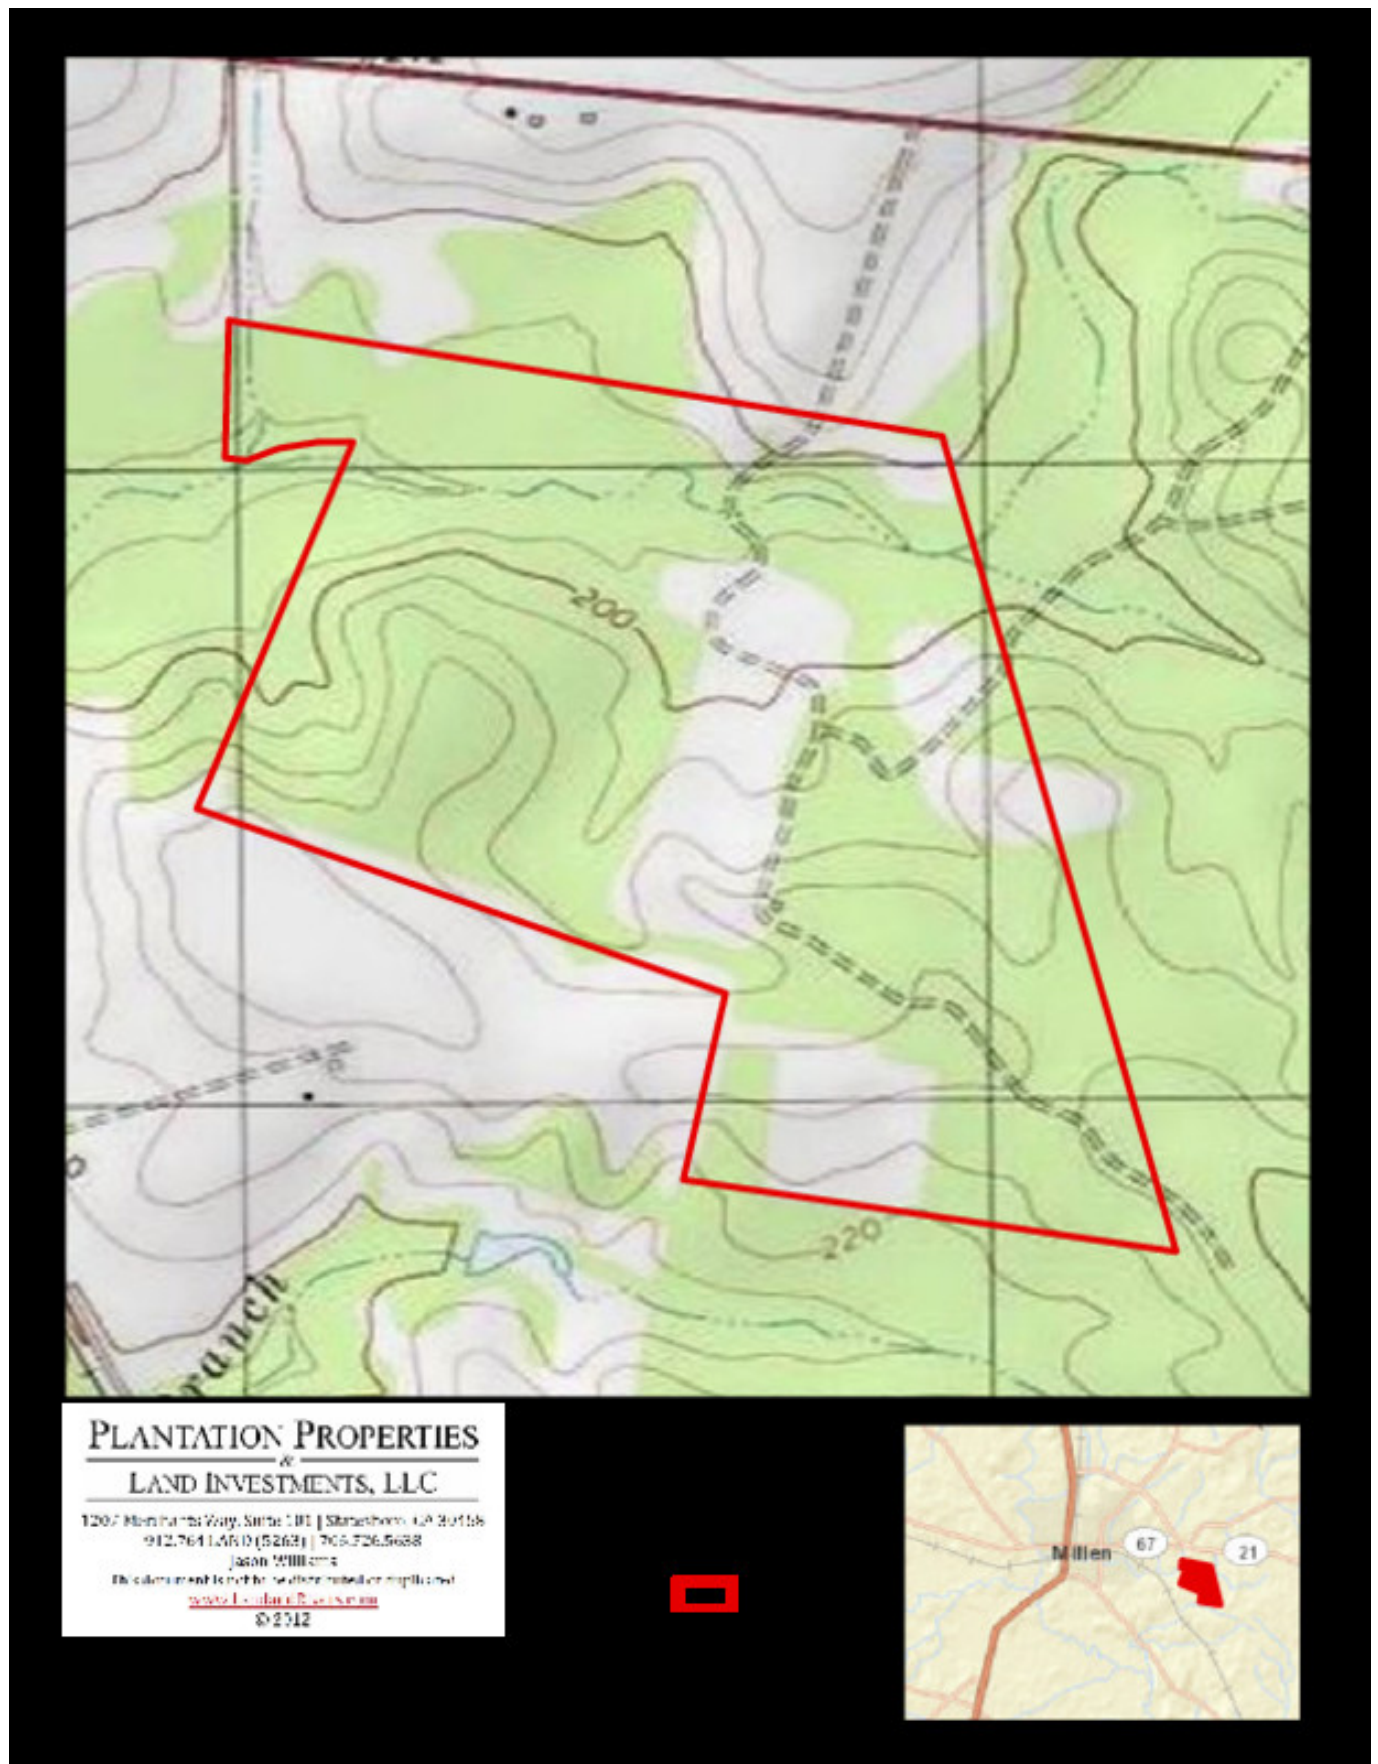

Old Landrum Place

Published on Plantation Properties & Land Investments, LLC (<https://landandrivers.com>)

Source URL: <https://landandrivers.com/property/old-landrum-place>