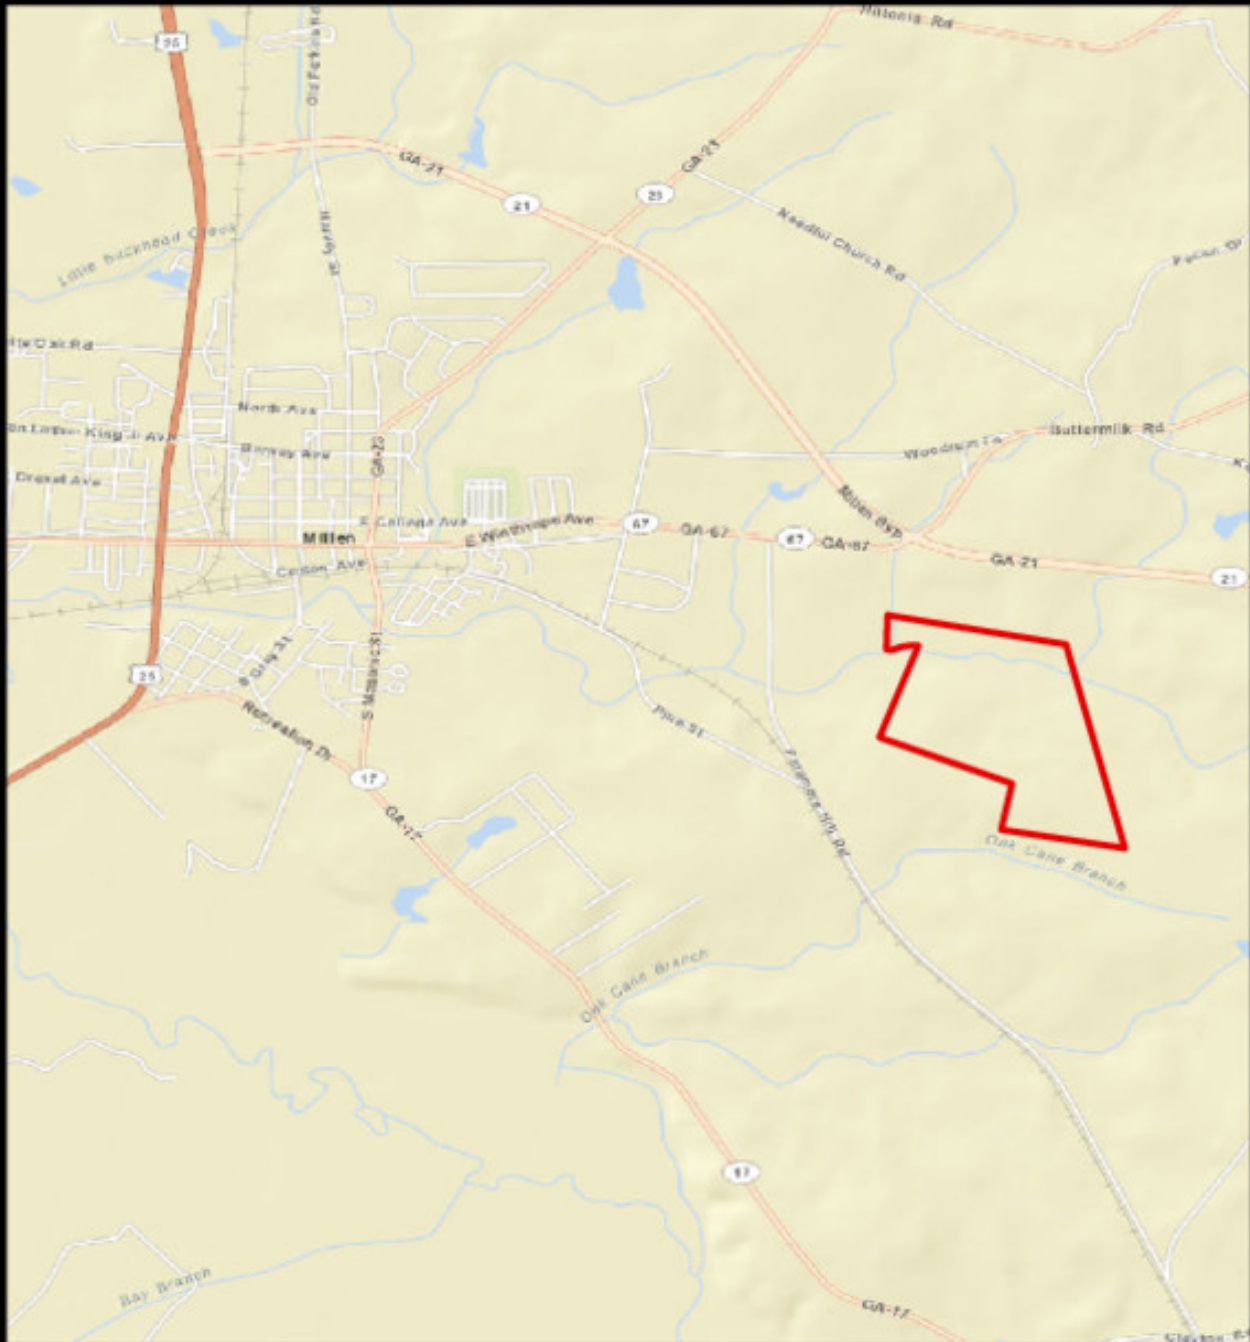

Old Landrum Place

Published on Plantation Properties & Land Investments, LLC (<https://landandrivers.com>)

PLANTATION PROPERTIES & LAND INVESTMENTS, LLC

1207 Main Farm Way, Suite 101 | Statesboro, GA 30158
912.764.1560 (5263) | 769.726.5688

Jason Williams

Disclaimer: Not for use without proper application

www.LandandRivers.com

© 2012