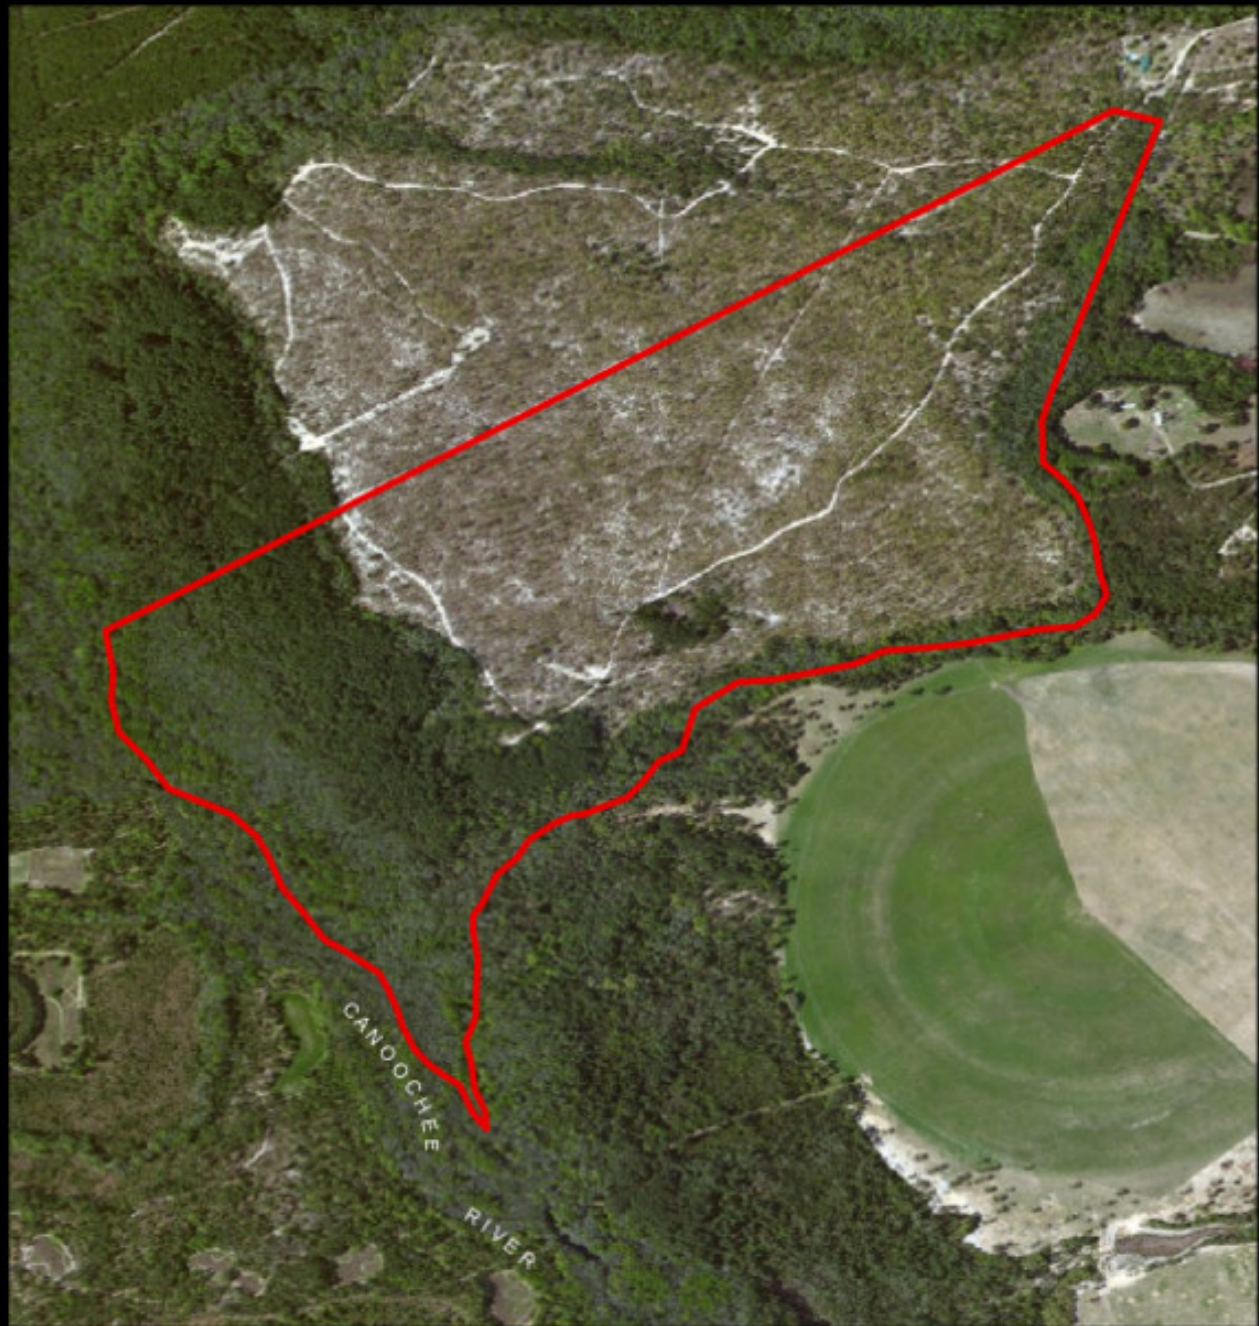

**PLANTATION PROPERTIES
&
LAND INVESTMENTS, LLC**

1207 K - Hunt-Way, Suite 100 | Statesboro, GA 30456
© 12.75+ LAND (5253) | 706.776.5588
Justin Williams
This document is not to be distributed or displayed
www.landandrivers.com
© 2017