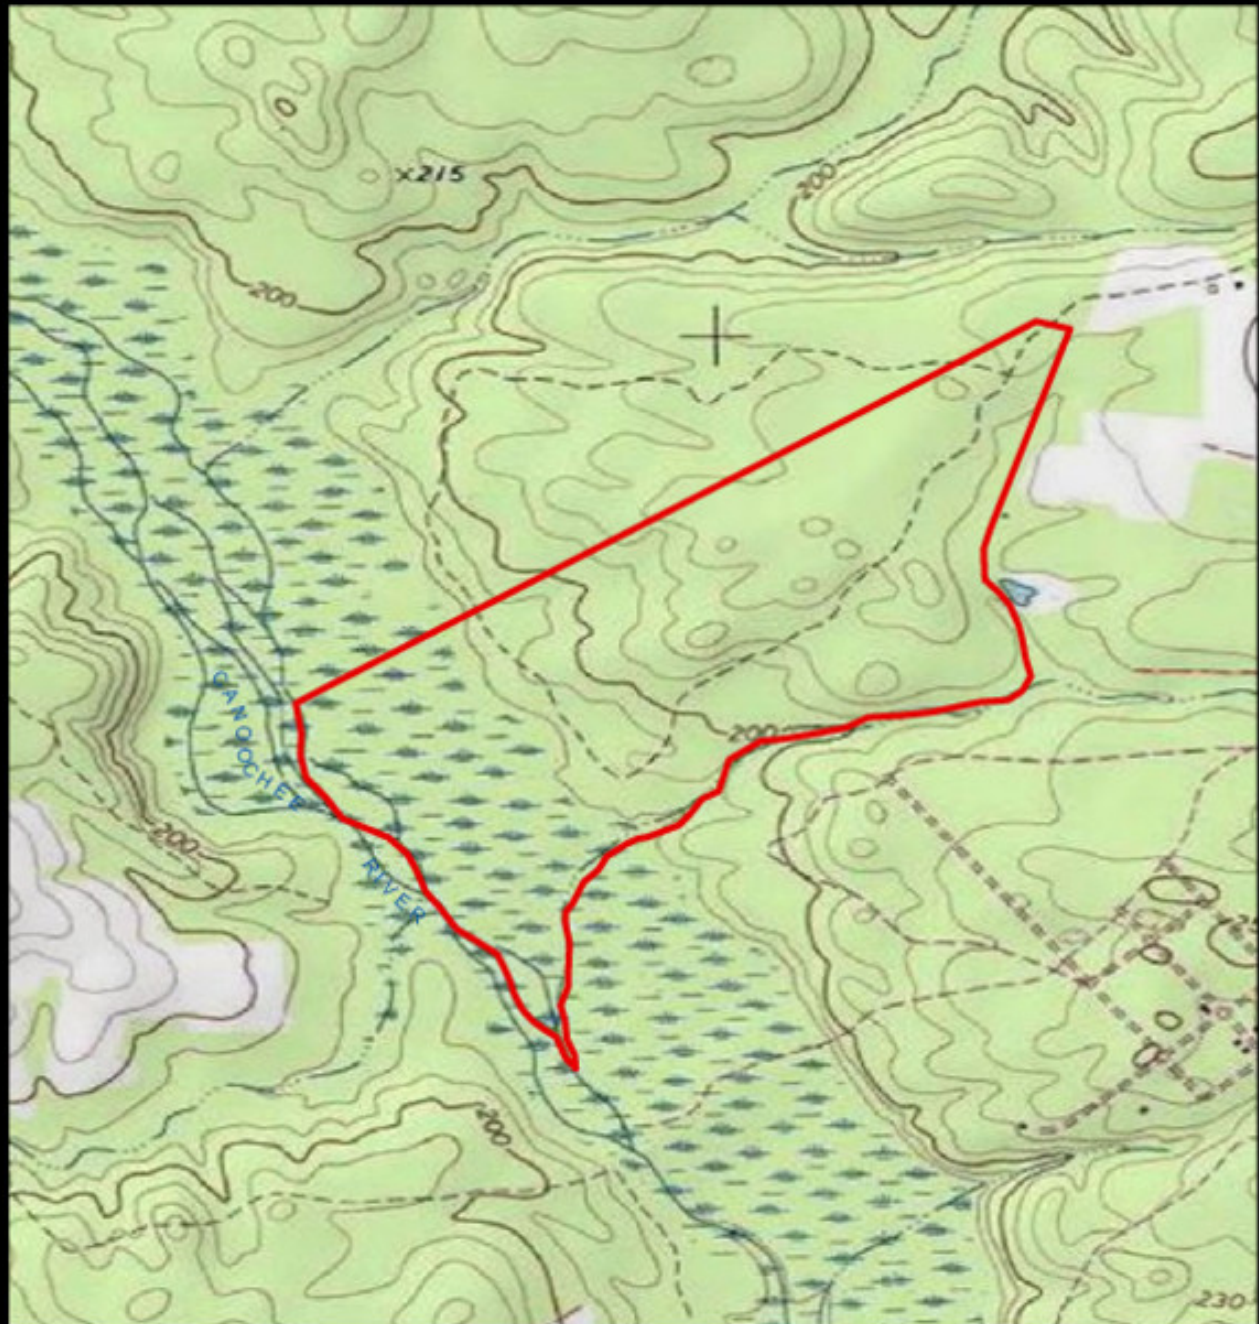

Peach Bluff

Published on Plantation Properties & Land Investments, LLC (<https://landanddrivers.com>)

PLANTATION PROPERTIES & LAND INVESTMENTS, LLC

1207 K - Hunt-Way, Suite 130 | Statesboro, GA 30456
© 12.756 LAND RIGHTS | 706.776.5538
Justin Williams
This document is not to be distributed or displayed
www.landanddrivers.com
© 2017