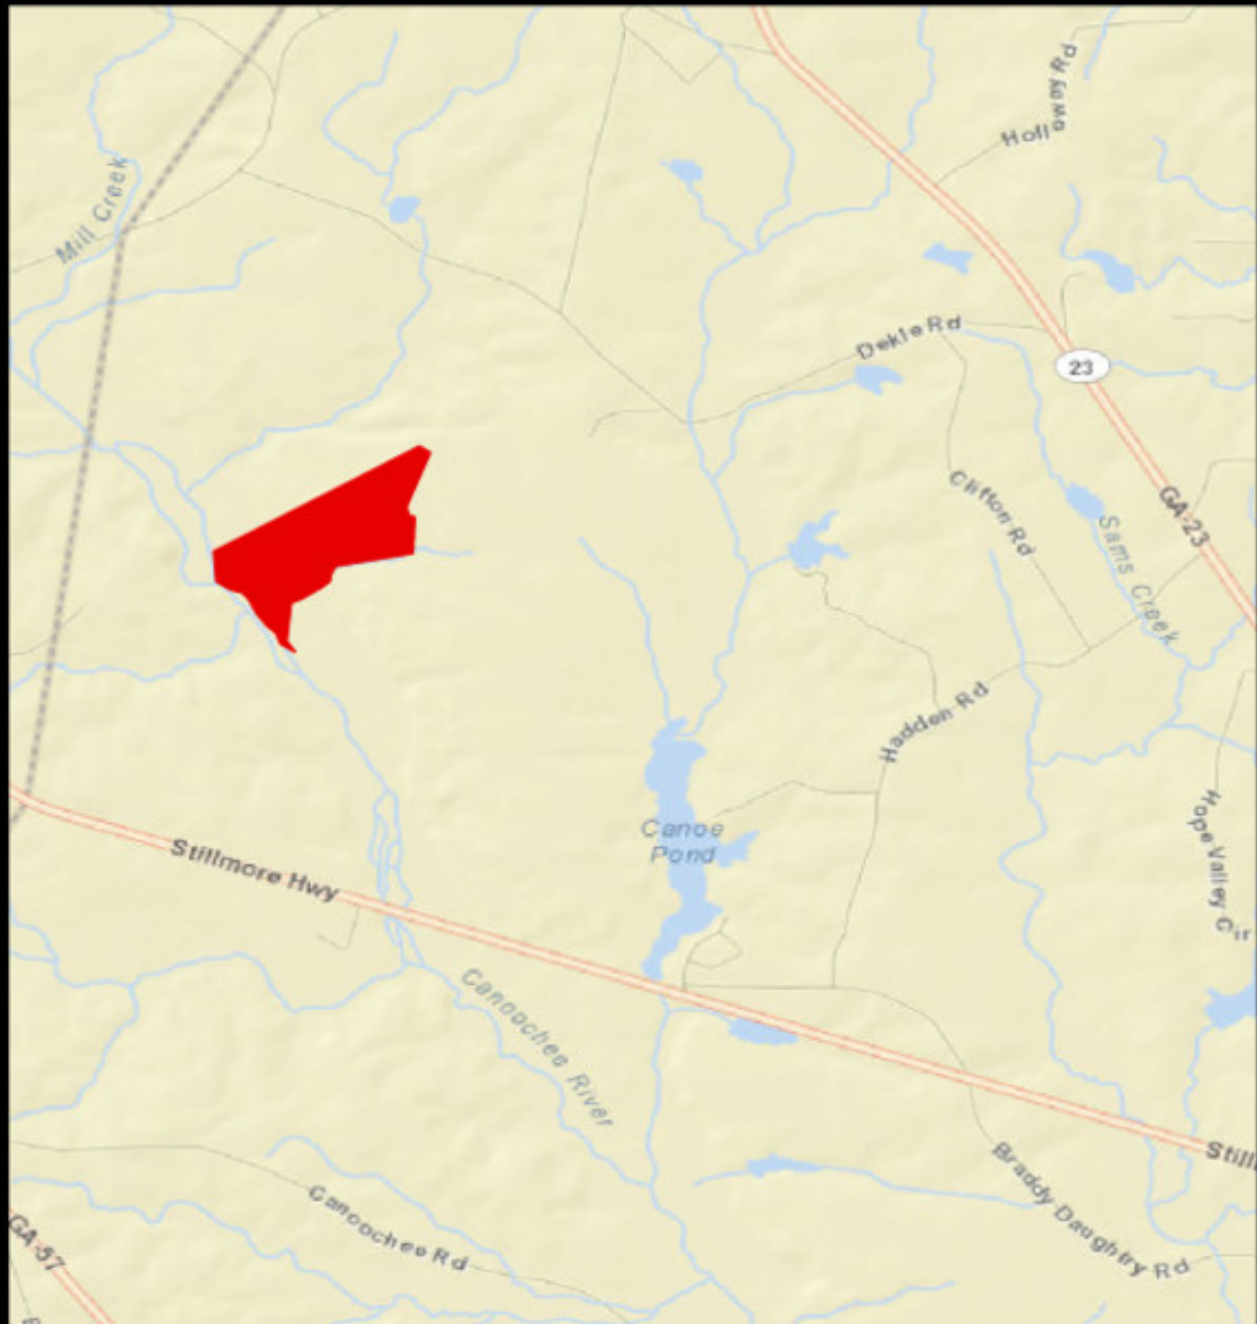

Peach Bluff

Published on Plantation Properties & Land Investments, LLC (<https://landandrivers.com>)

PLANTATION PROPERTIES & LAND INVESTMENTS, LLC

1207 K - Hunt - Way, Suite 100 | Statesboro, GA 30456
© 12.75+ LAND (5253) | 706.776.5538
Justin Williams
This document is not to be distributed or displayed
www.landandrivers.com
© 2017