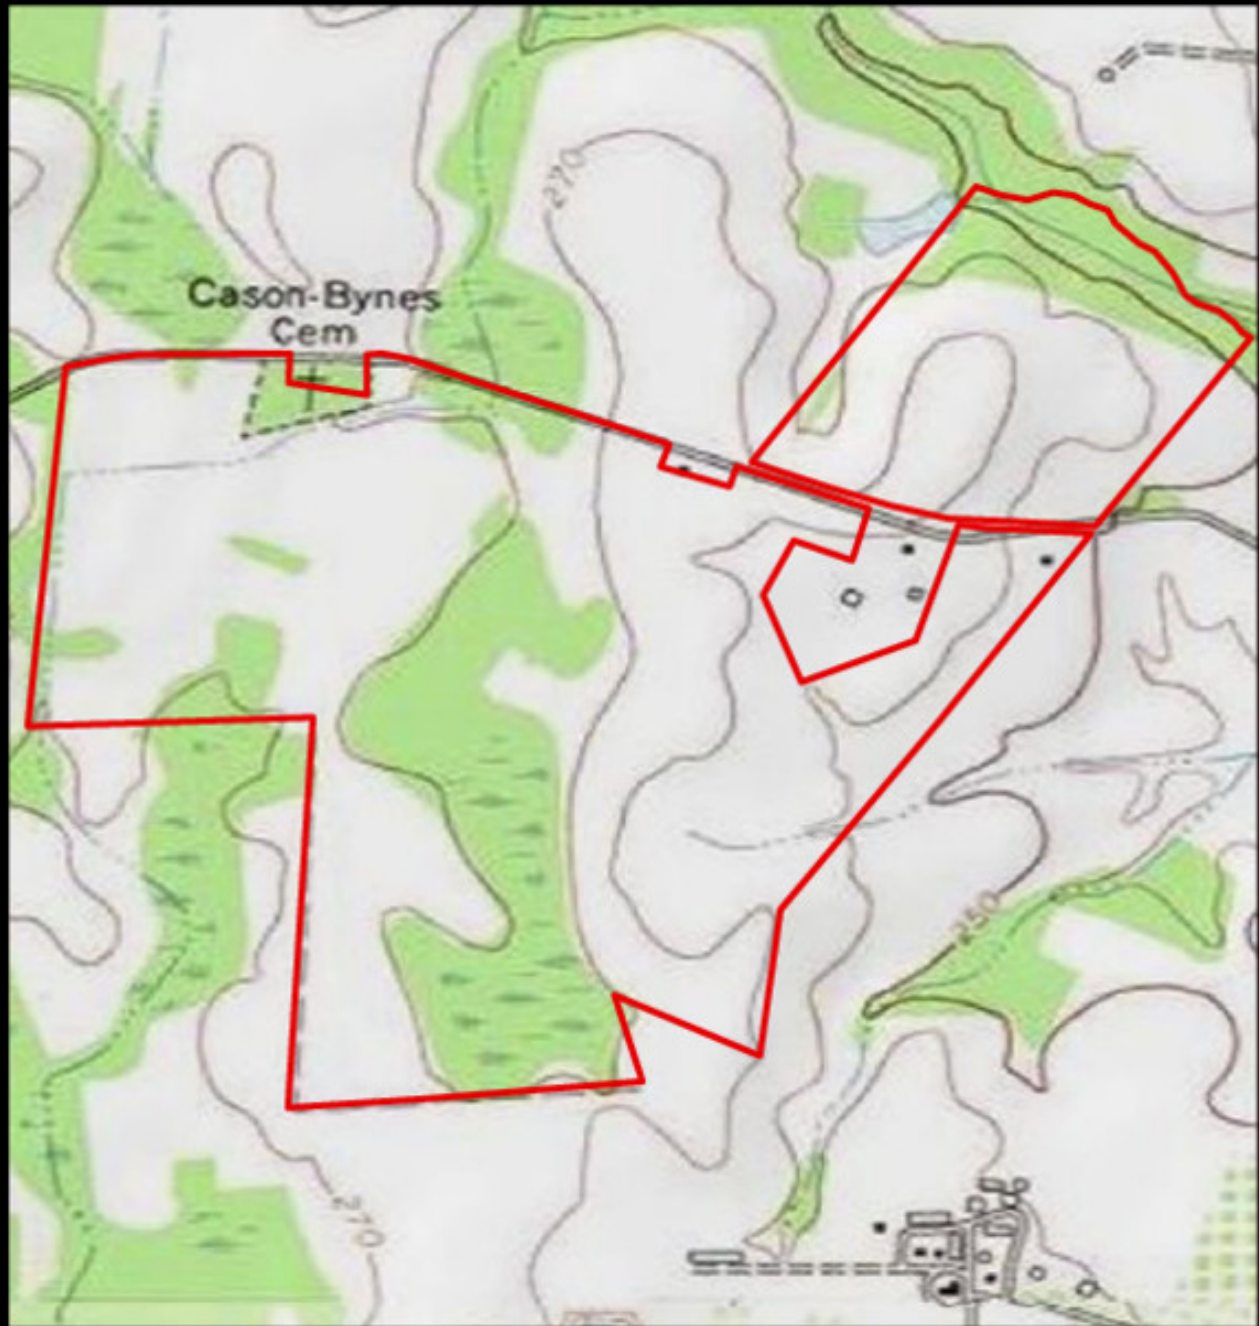

**PLANTATION PROPERTIES
&
LAND INVESTMENTS, LLC**
1207 Mercedes Way, Suite 101, S. Charleston, SC 29405
312 TRAILAND (524) 718 726 5610
Jesse Williams
This document is not to be distributed or duplicated
www.Landandrivers.com
© 2013