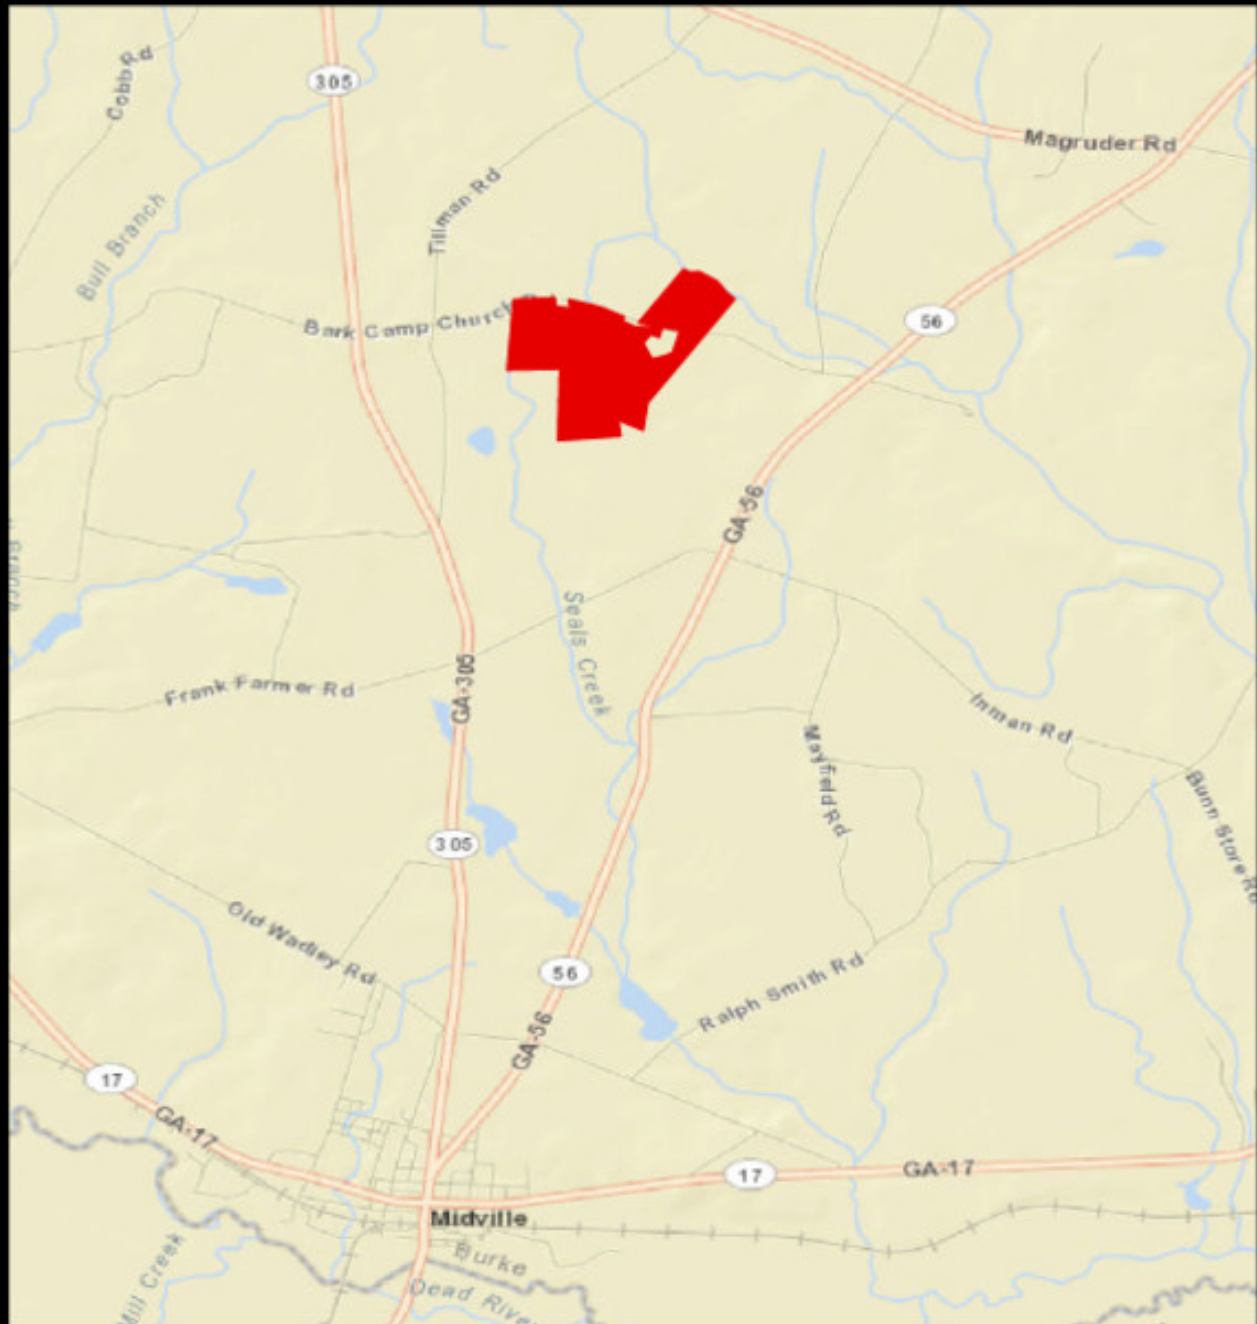

Bark Camp Cattle Farm

Published on Plantation Properties & Land Investments, LLC (<https://landanddrivers.com>)

PLANTATION PROPERTIES & LAND INVESTMENTS, LLC

1205 Moreland Ave. Suite 100 - Marietta, GA 30060

313.764.1400 (5243) 716.726.5616

John Williams

This document is not to be distributed or duplicated

www.LandandDrivers.com

© 2013