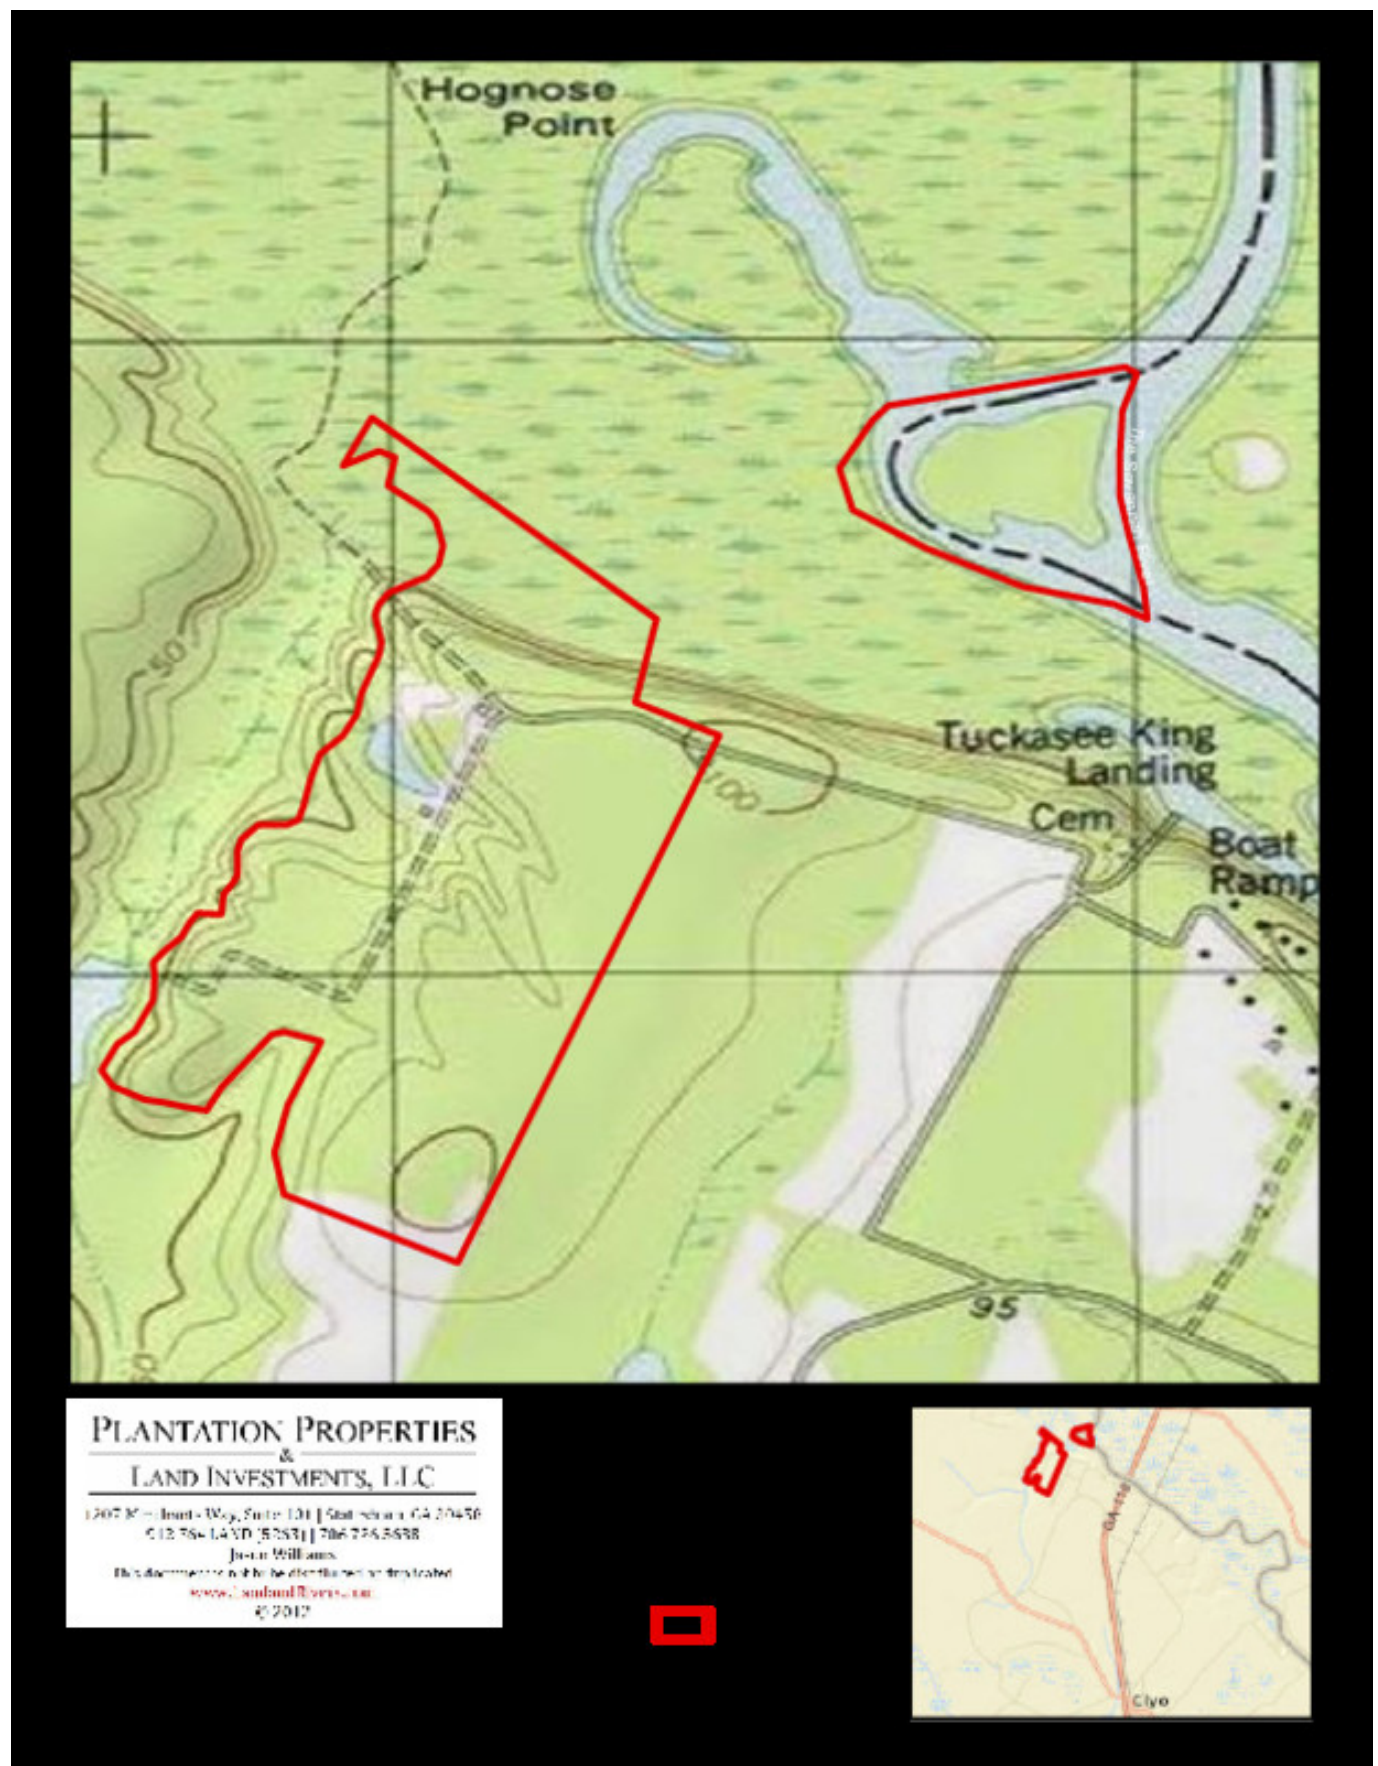

Tuckasee King

Published on Plantation Properties & Land Investments, LLC (<https://landandrivers.com>)

Source URL: <https://landandrivers.com/property/tuckasee-king>