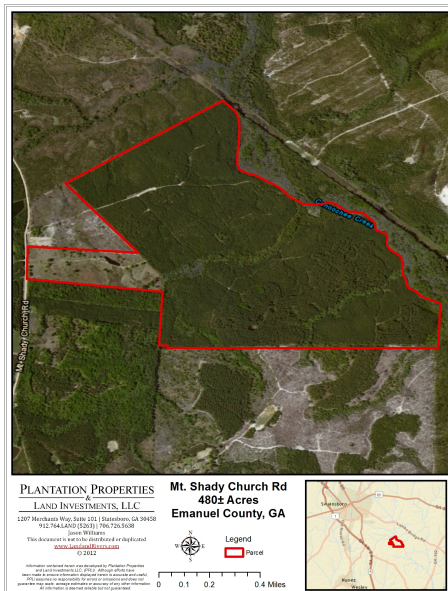

## Mt. Shady Tract

This 480+/- acre tract is located on Mt. Shady Church Rd in Emanuel County. This property mainly consists of wooded acreage and runs along the Canoochee Creek. This tract would be great for recreational use, hunting, fishing, or a great investment opportunity for any buyer.

## Aerial Map