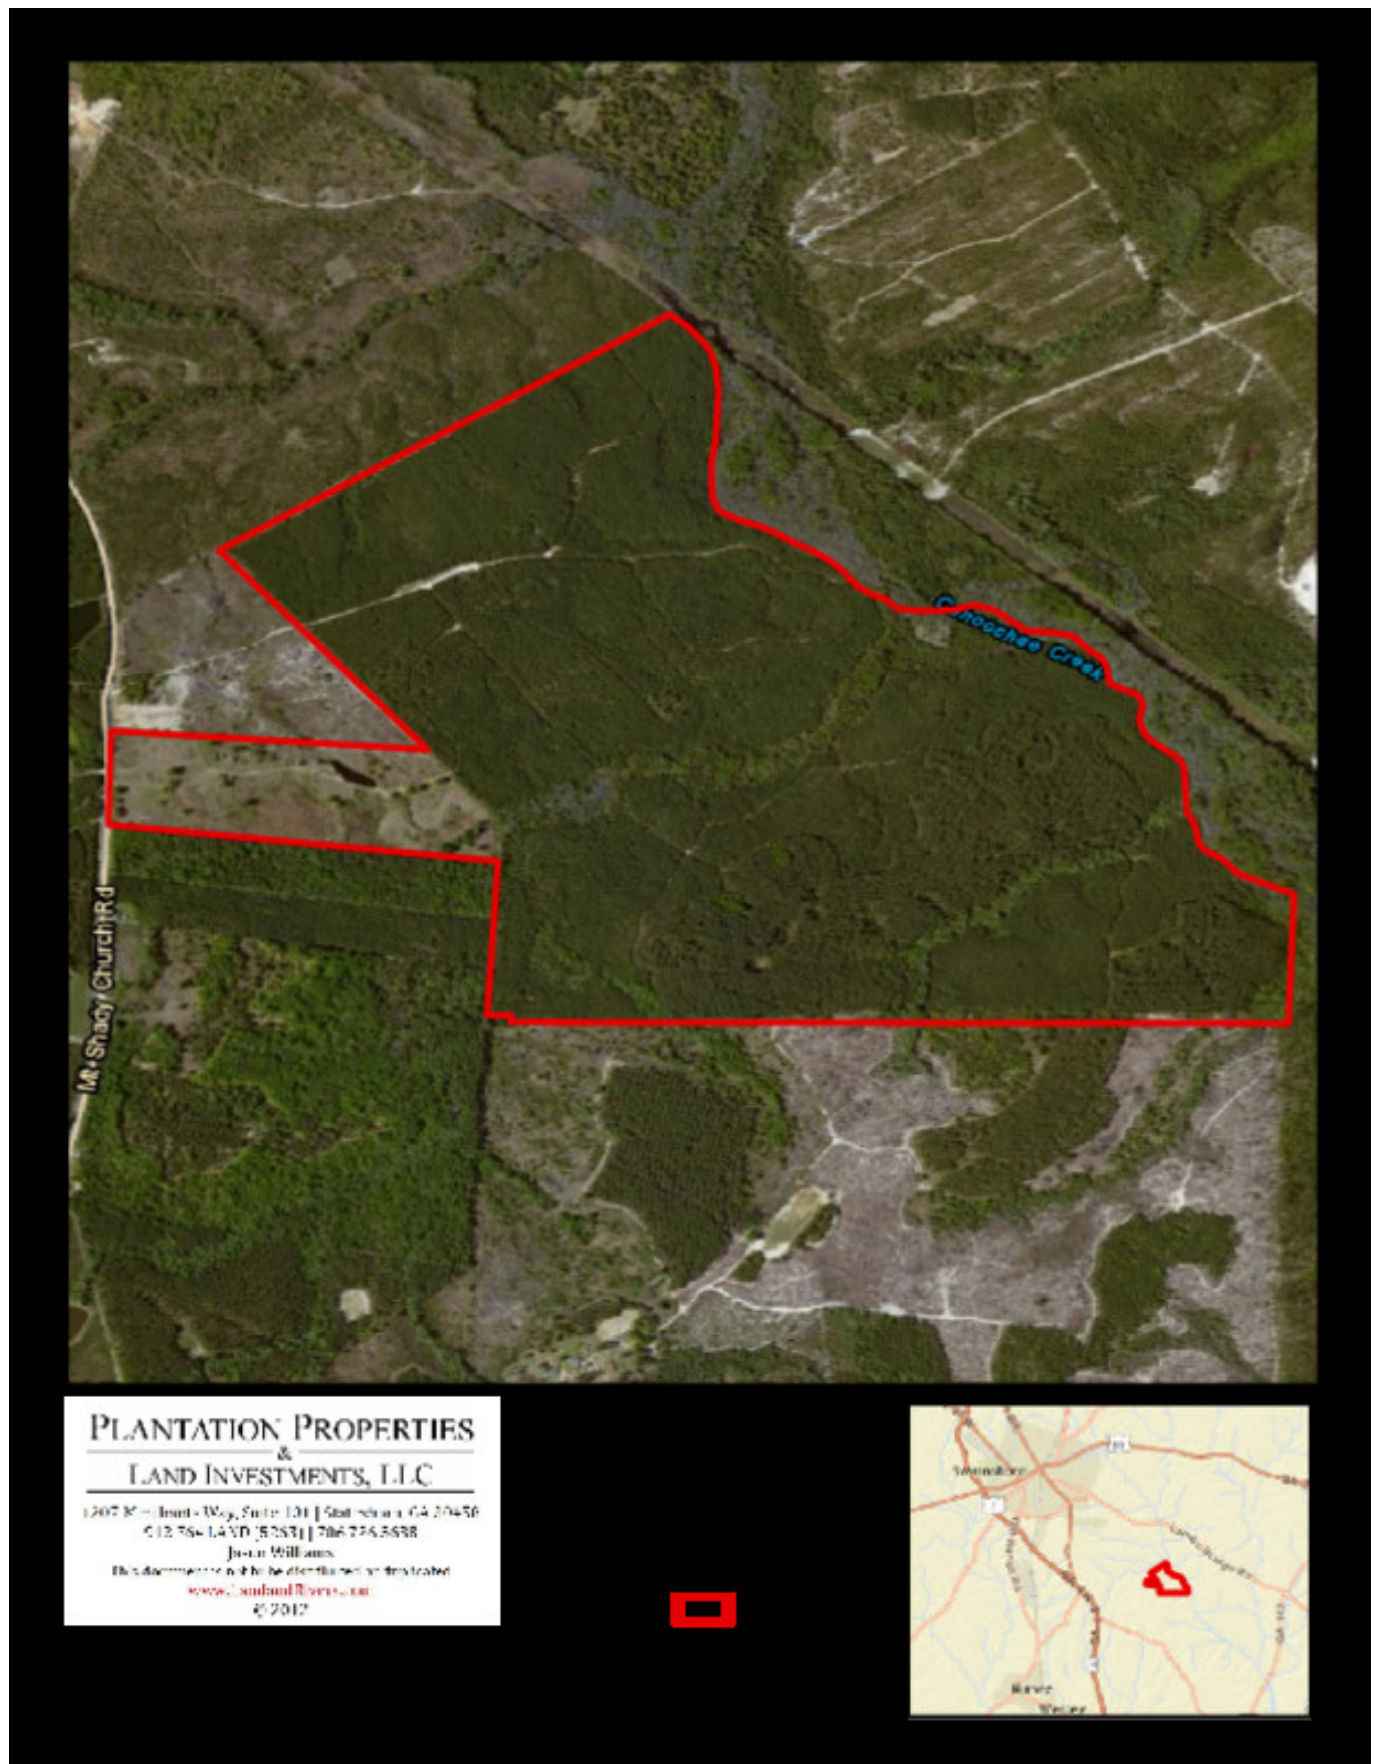

Mt. Shady Tract

Published on Plantation Properties & Land Investments, LLC (<https://landandrivers.com>)

Source URL: <https://landandrivers.com/property/mt-shady-tract>