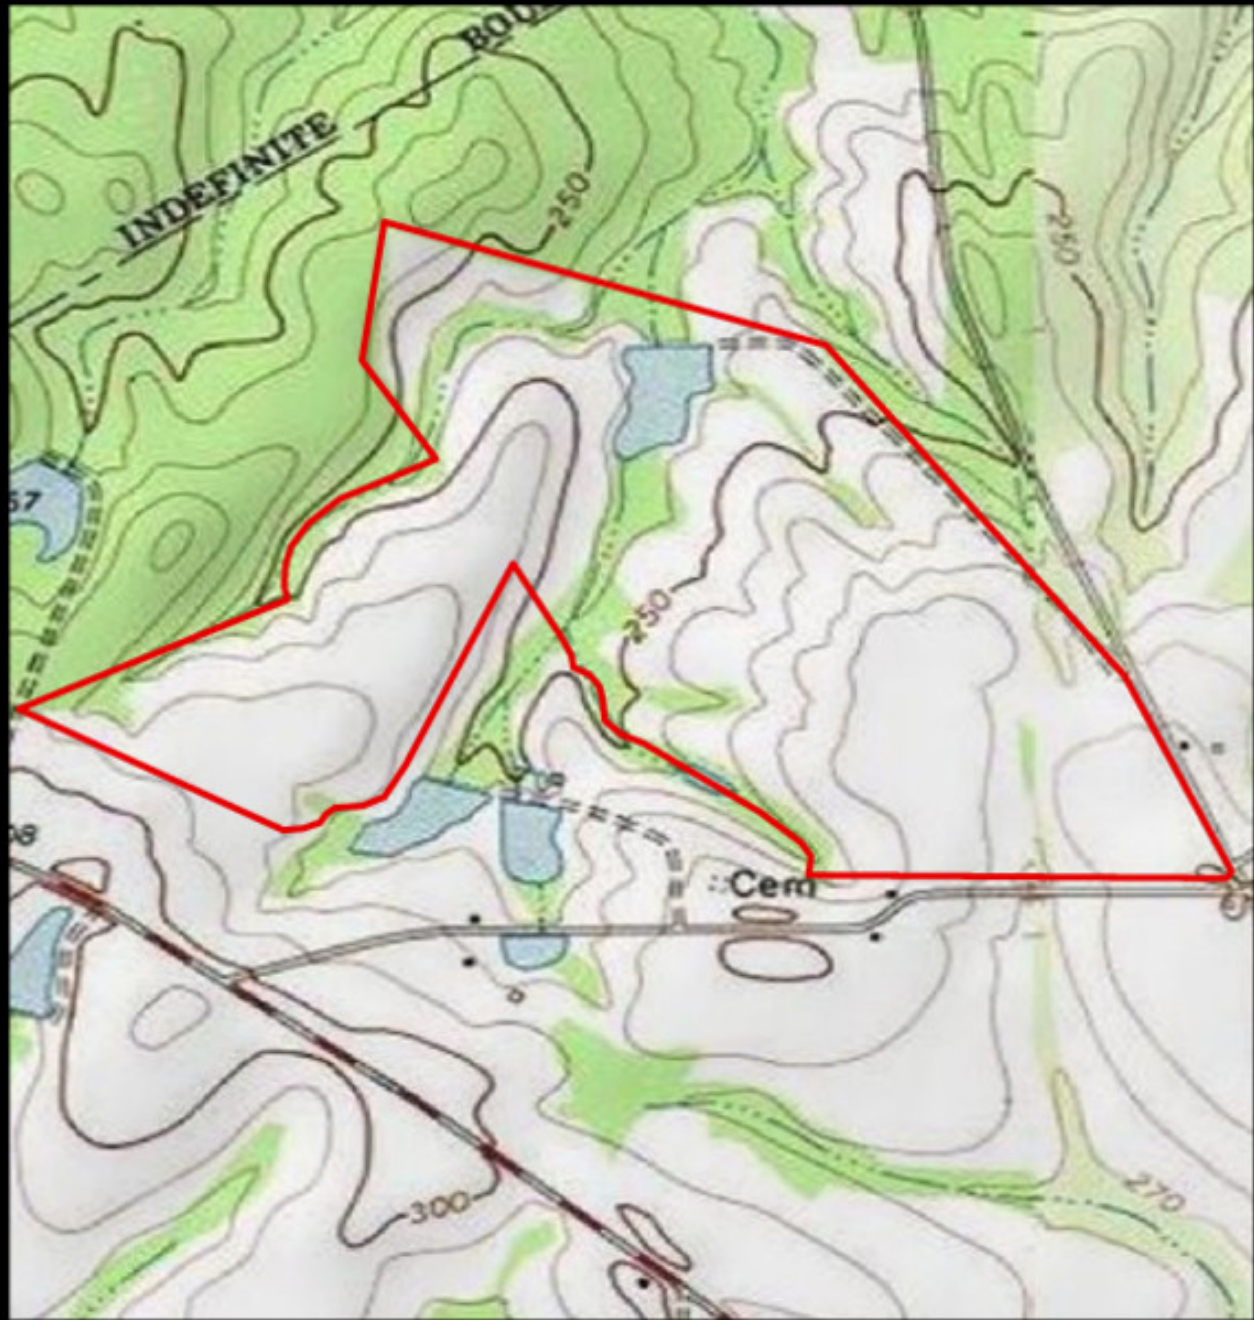

Old Mill Pond Farm

Published on Plantation Properties & Land Investments, LLC (<https://landandrivers.com>)

PLANTATION PROPERTIES
&
LAND INVESTMENTS, LLC

1207 Merchants Way, Suite 101 | Statesboro, GA 30980
912.764.LAND (5263) | 706.726.5698
Jason Williams
This document is not to be disseminated or duplicated
www.LandAndRivers.com
3/2/17