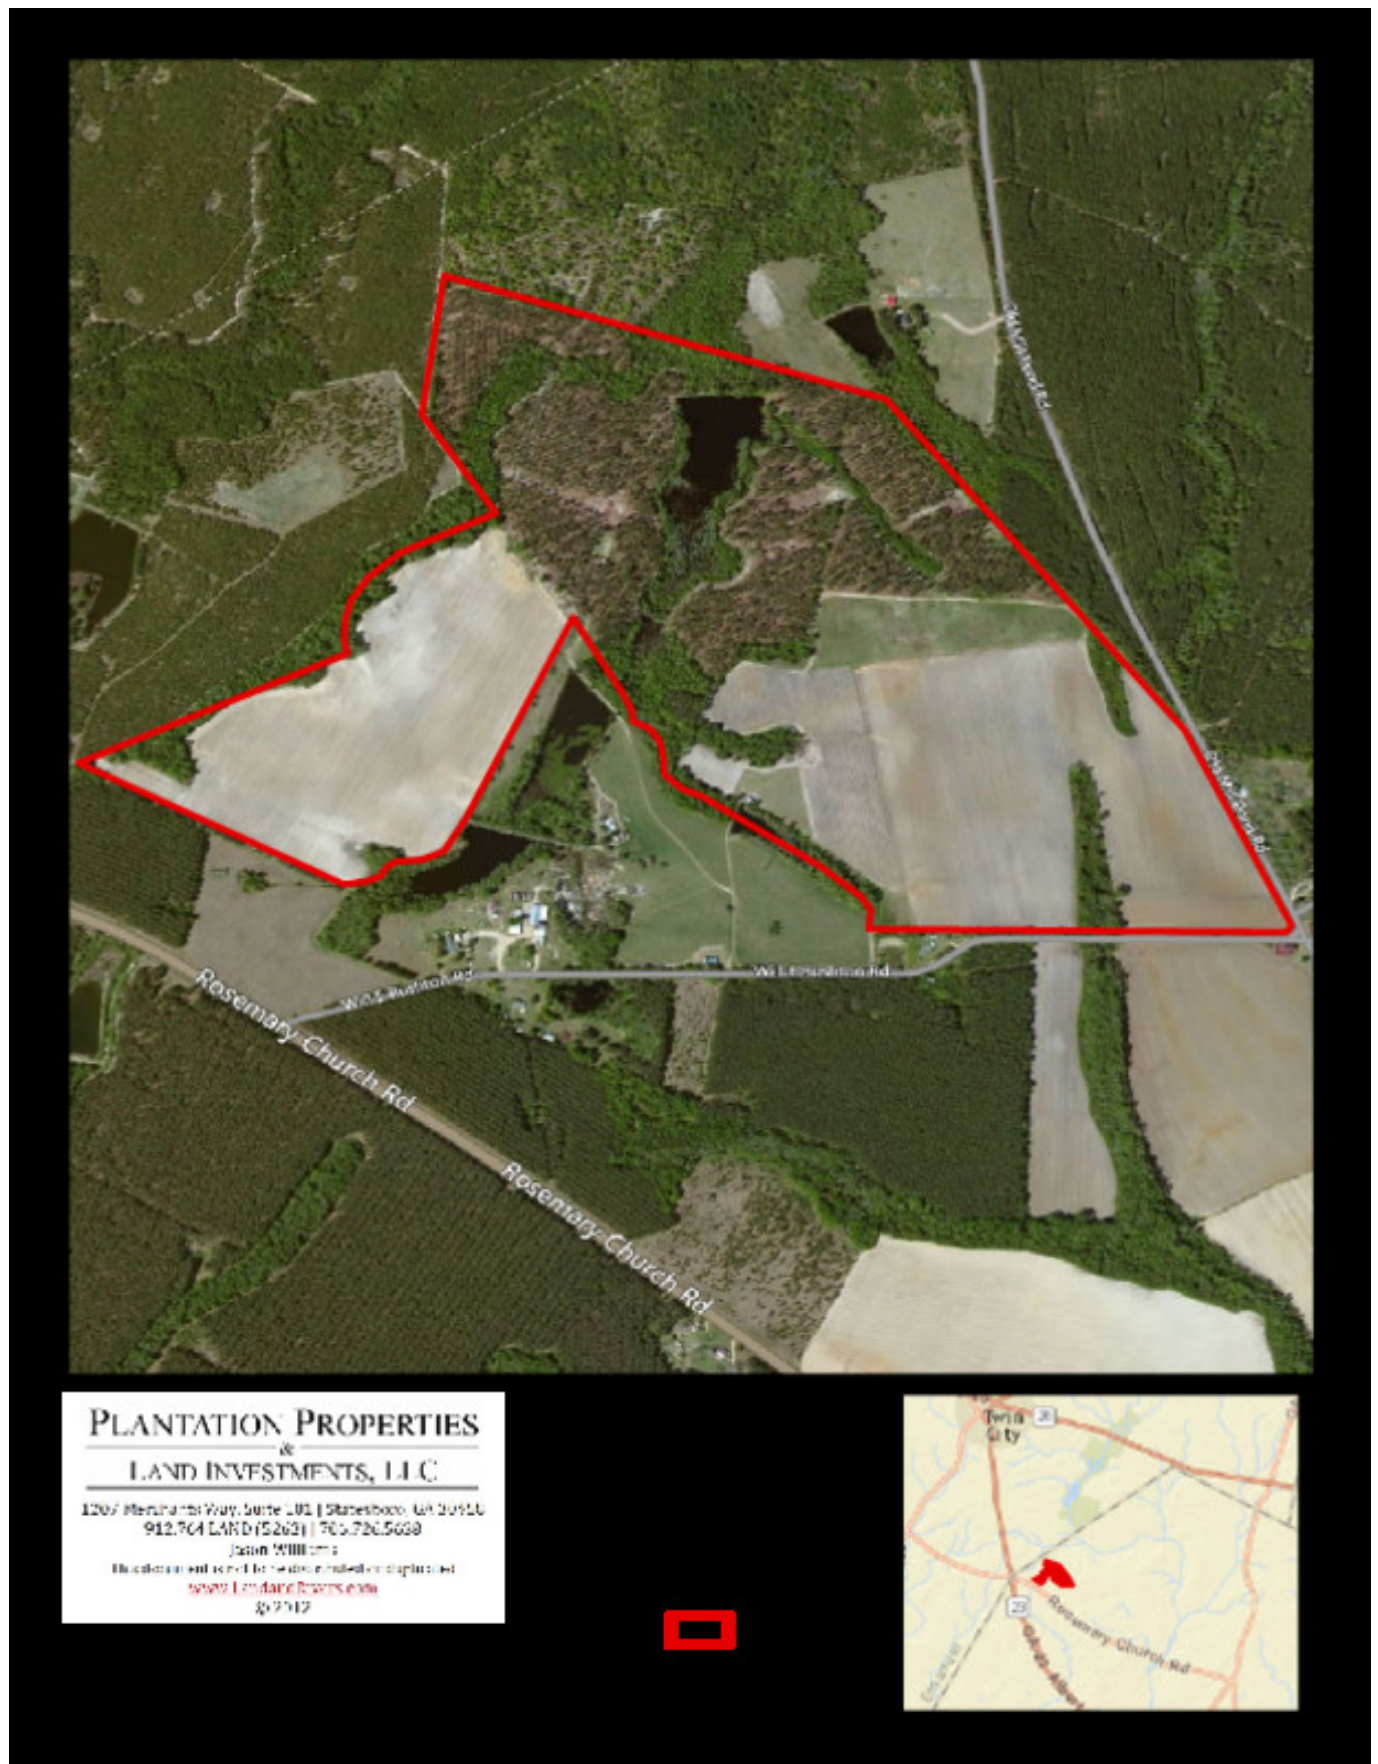

Old Mill Pond Farm

Published on Plantation Properties & Land Investments, LLC (<https://landandrivers.com>)

Old Mill Pond Farm

Old Mill Pond Farm is a nice 220± acre farm featuring a 6± acre pond in Candler Co. This farm has good soils and would make a great investment. Priced to sell at \$1600/acre. The property offers 120± acres of tillable crop land which is currently being farmed or could easily be fenced and planted in grass for cattle and/or horses. There is an additional 60± acres of pine plantation that has recently been clear cut that could be put into fields for row crop or replanted for timber growth. The pond, hardwood branches and creek also add interest to the property, as well as making a nice habitat for all kinds of wildlife. Loaded with deer, turkey, ducks, fish and more. Located in the heart of farm country on the Emanuel/Candler county line off Rosemary Church Road on Will E Rushton Road and Old Mill Pond Road. A great location between Metter and Swainsboro. This property would make for a very nice investment, home site, weekend retreat, acreage tract or hunting/recreational land. Let us know if you have an interest, we would love to show you this property.

Google Maps link: [View Larger Map](#)

Aerial Map

Old Mill Pond Farm

Published on Plantation Properties & Land Investments, LLC (<https://landandrivers.com>)

PLANTATION PROPERTIES
&
LAND INVESTMENTS, L.L.C.