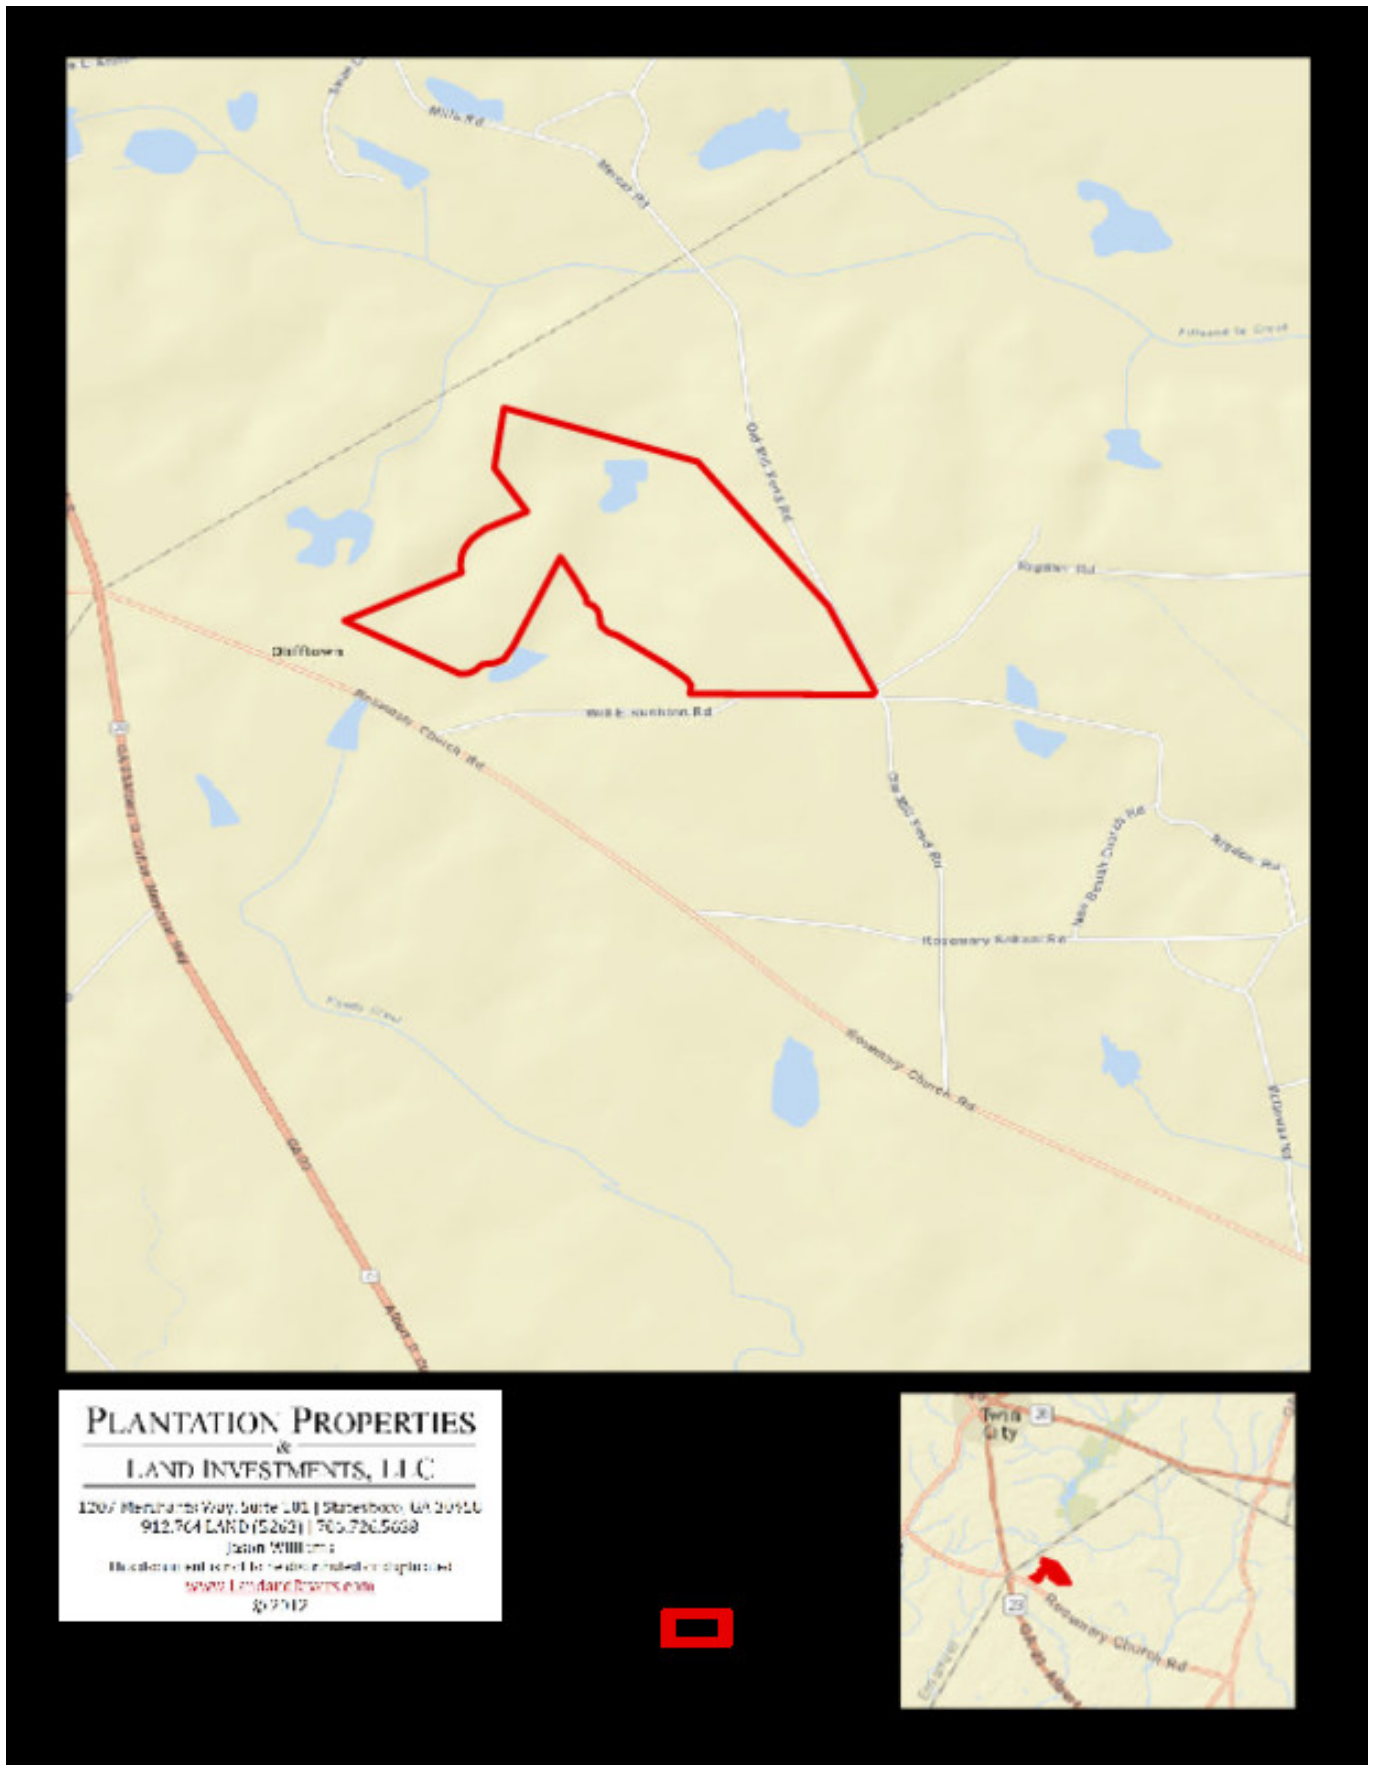

Old Mill Pond Farm

Published on Plantation Properties & Land Investments, LLC (<https://landanddrivers.com>)

PLANTATION PROPERTIES
-&-
LAND INVESTMENTS, LLC
1207 Merchants Way, Suite 101 | Statesboro, GA 30980
912.764.LAND(5263) | 706.726.5698
Jason Williams
This document is not to be disseminated or duplicated
www.LandandDrivers.com
307917