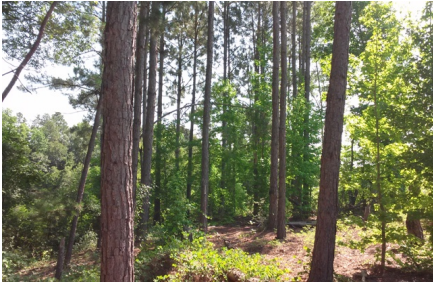

Brewton Pond

Published on Plantation Properties & Land Investments, LLC (<https://landanddrivers.com>)

Source URL: <https://landanddrivers.com/property/brewton-pond>