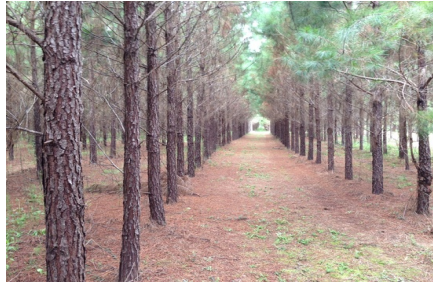

Nevils Retreat

Published on Plantation Properties & Land Investments, LLC (<https://landandrivers.com>)

Source URL: <https://landandrivers.com/property/nevils-retreat>