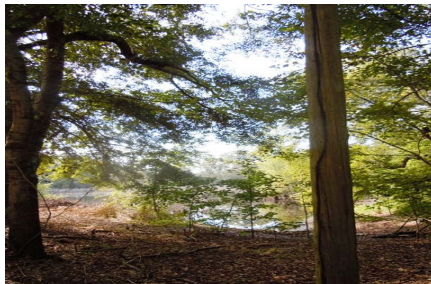

Anderson Farm

Published on Plantation Properties & Land Investments, LLC (<https://landanddrivers.com>)

Per Acre Price: $0.00

Phone Number: 912.764.LAND(5263)

Email: info@landanddrivers.com

Google Maps link: [View Larger Map](#)