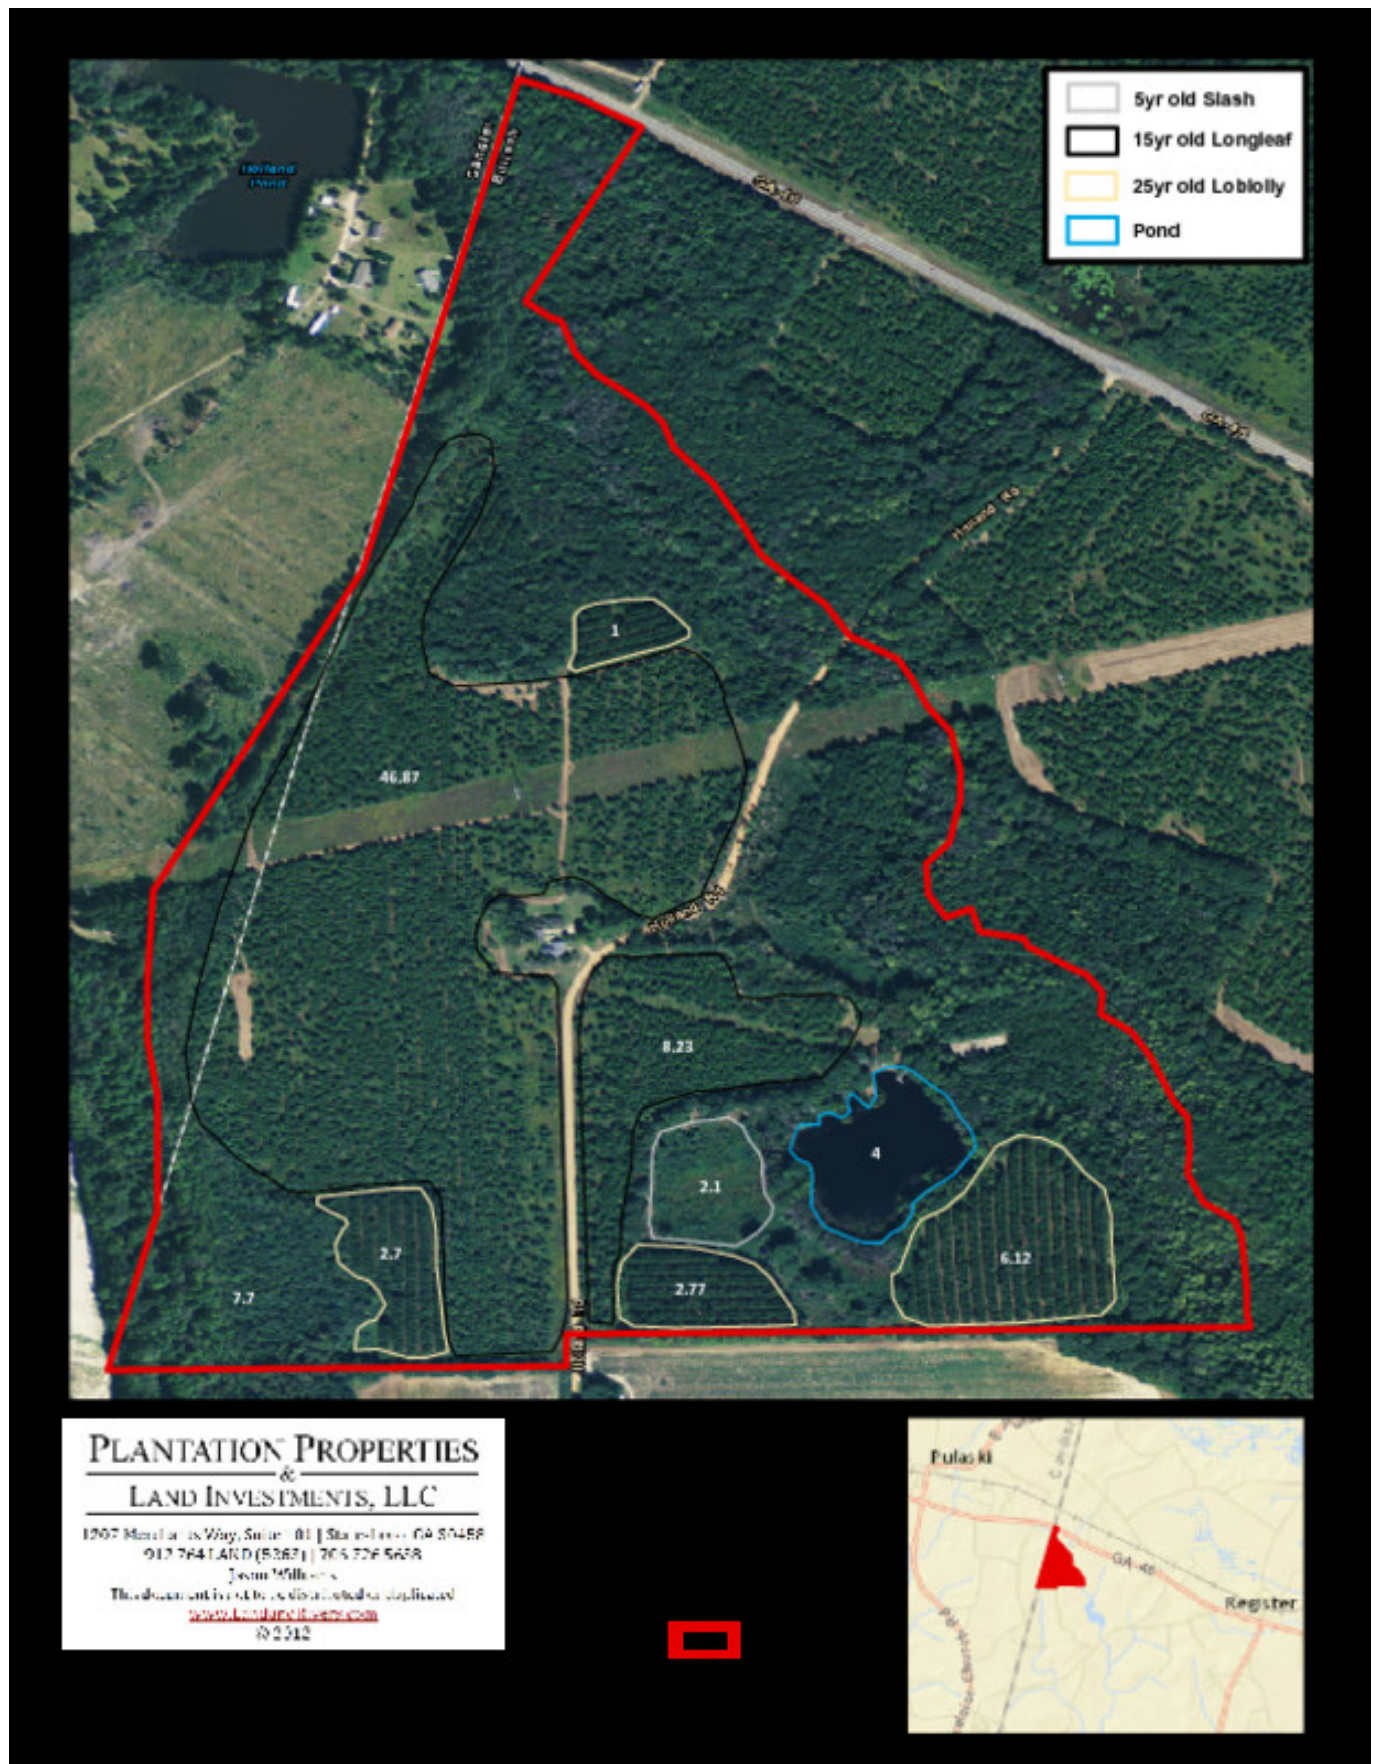

Anderson Farm

Published on Plantation Properties & Land Investments, LLC (<https://landanddrivers.com>)

Source URL: <https://landanddrivers.com/property/anderson-farm>