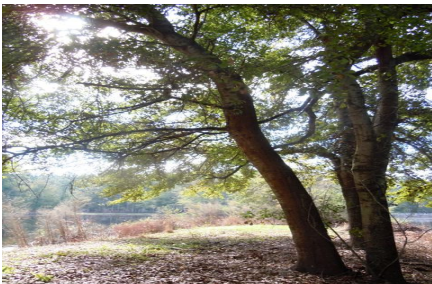

Anderson Farm

Published on Plantation Properties & Land Investments, LLC (<https://landanddrivers.com>)

Per Acre Price: $0.00

Phone Number: 912.764.LAND(5263)

Email: info@landanddrivers.com

Google Maps link: [View Larger Map](#)