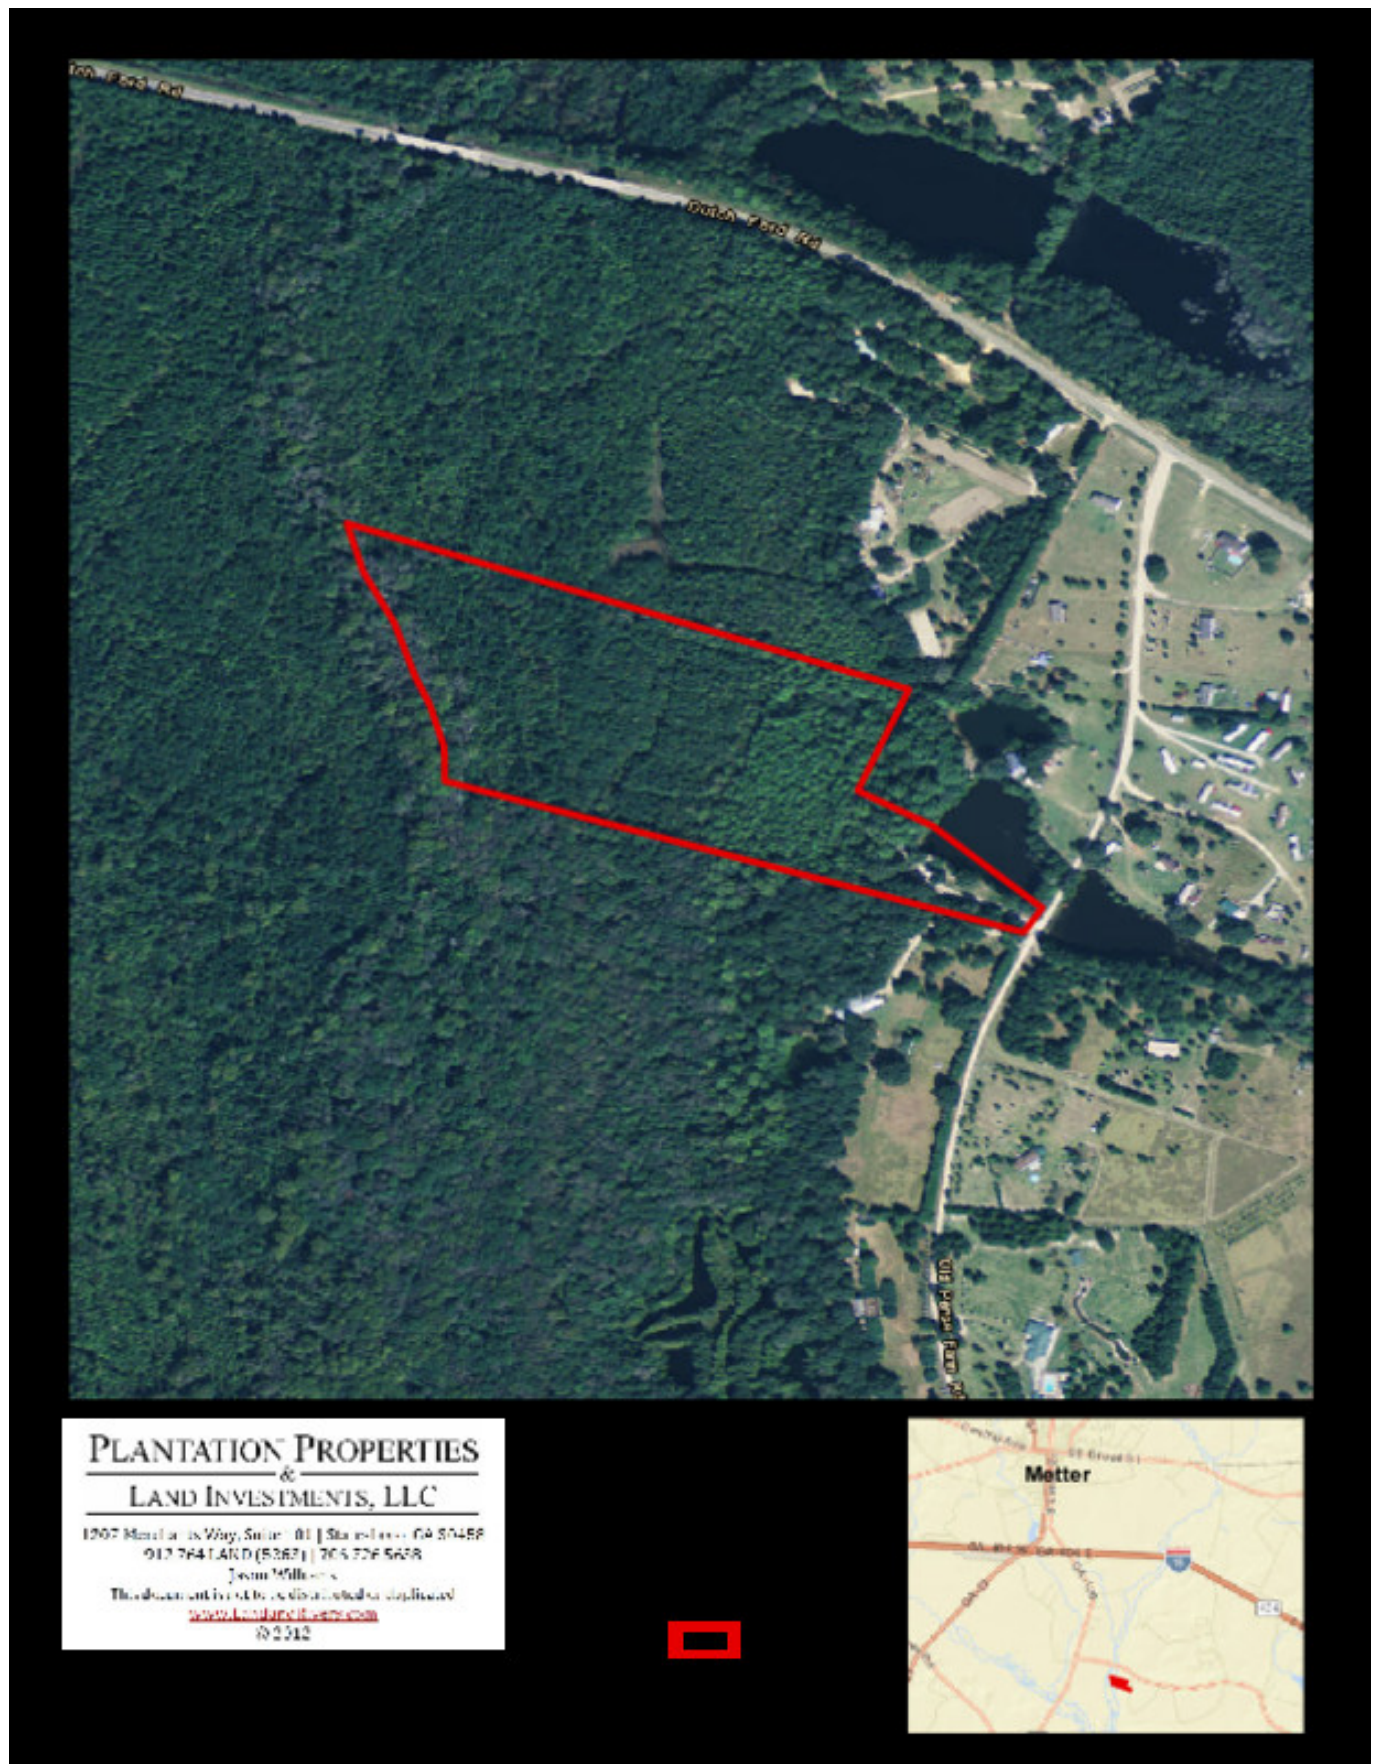

Old Pence Farm

Published on Plantation Properties & Land Investments, LLC (<https://landanddrivers.com>)

PLANTATION PROPERTIES
&
LAND INVESTMENTS, LLC
1507 Mendocino Way, Suite 101 | Ukiah, CA 95458
913.764.LAND (5267) | 708.726.5678
jason@plandiv.com
This document is not to be distributed or duplicated
www.landanddrivers.com
© 2012