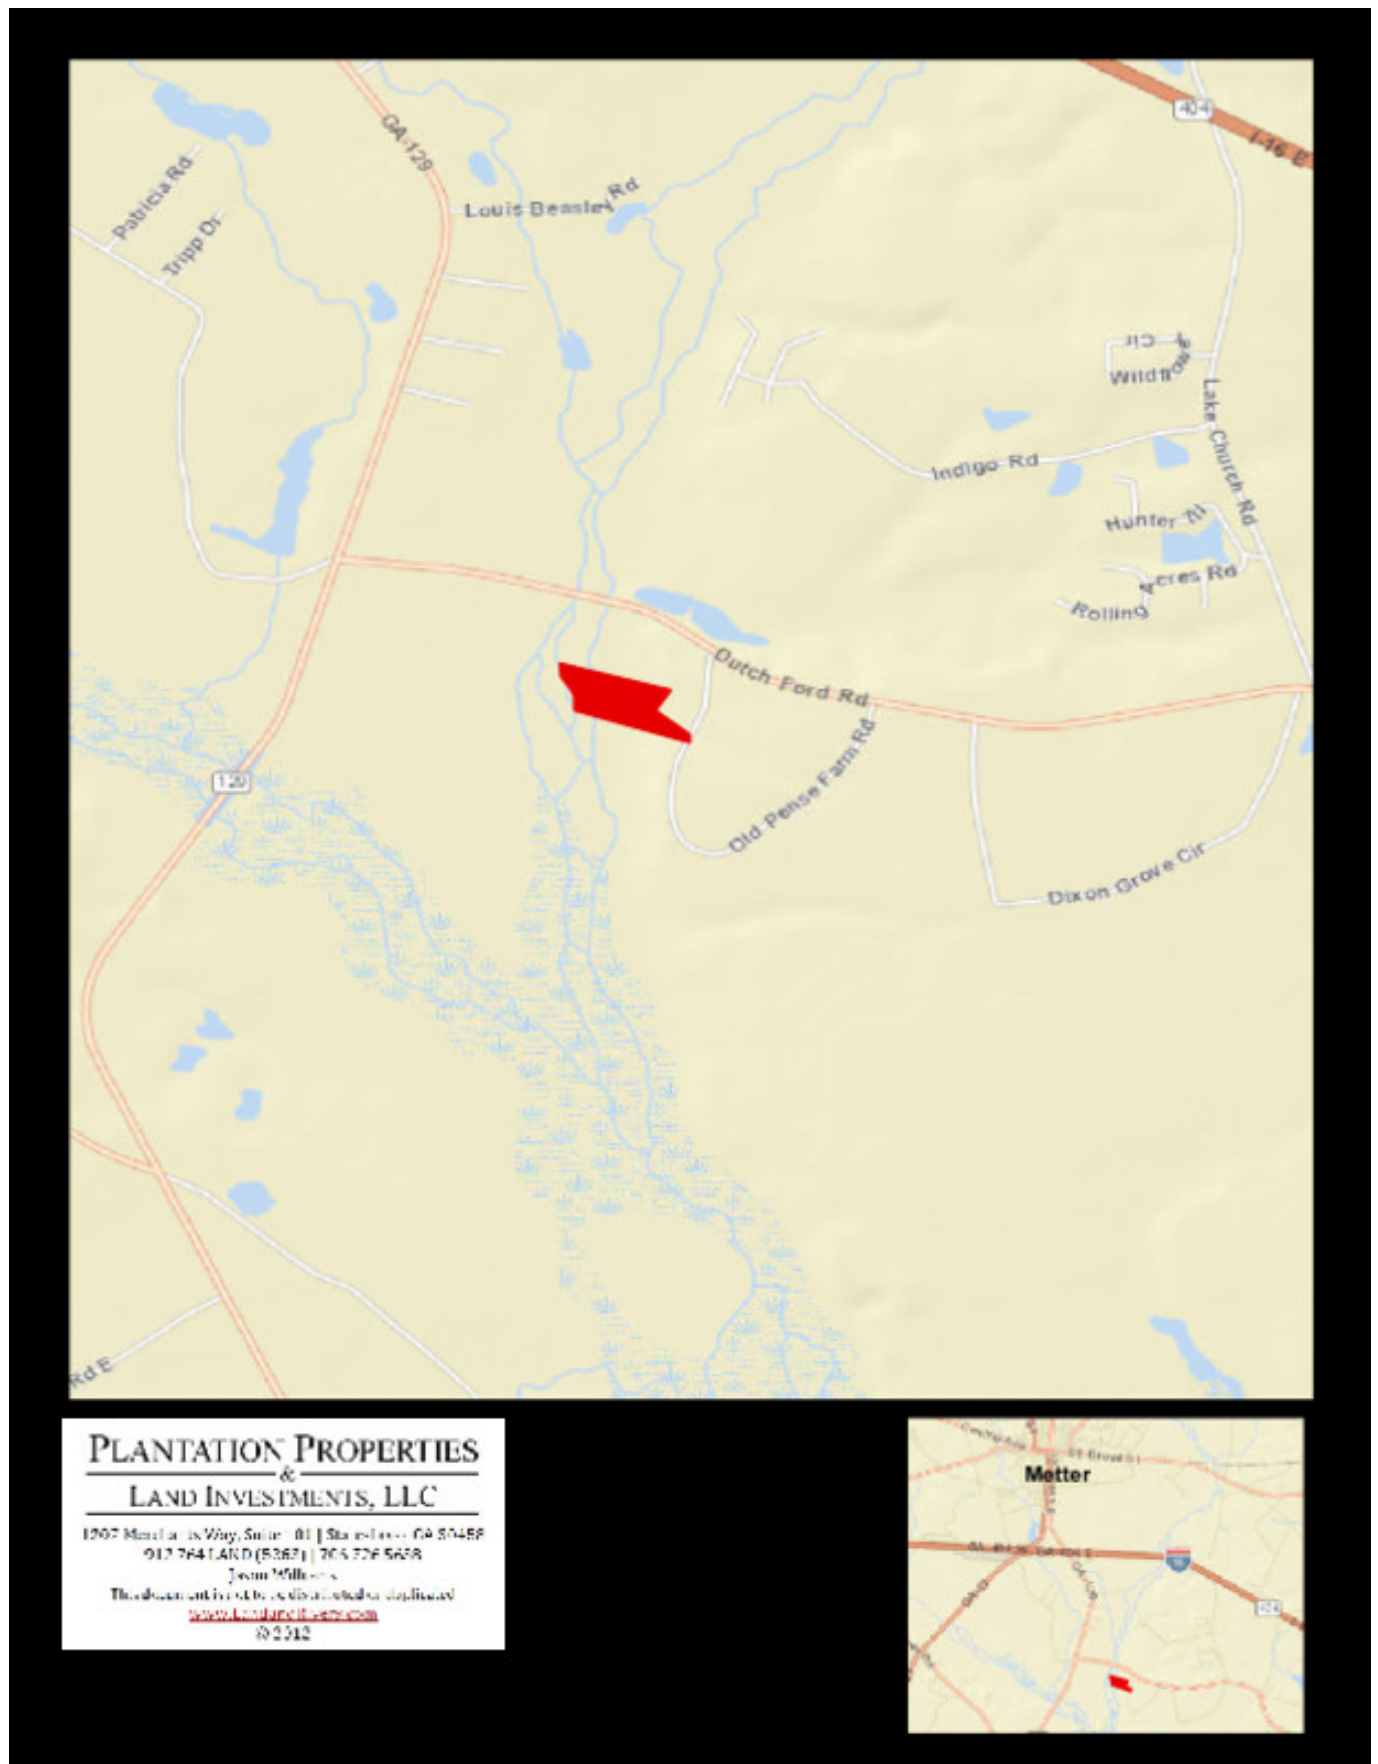

Old Pence Farm

Published on Plantation Properties & Land Investments, LLC (<https://landanddrivers.com>)

Source URL: <https://landanddrivers.com/property/old-pence-farm>