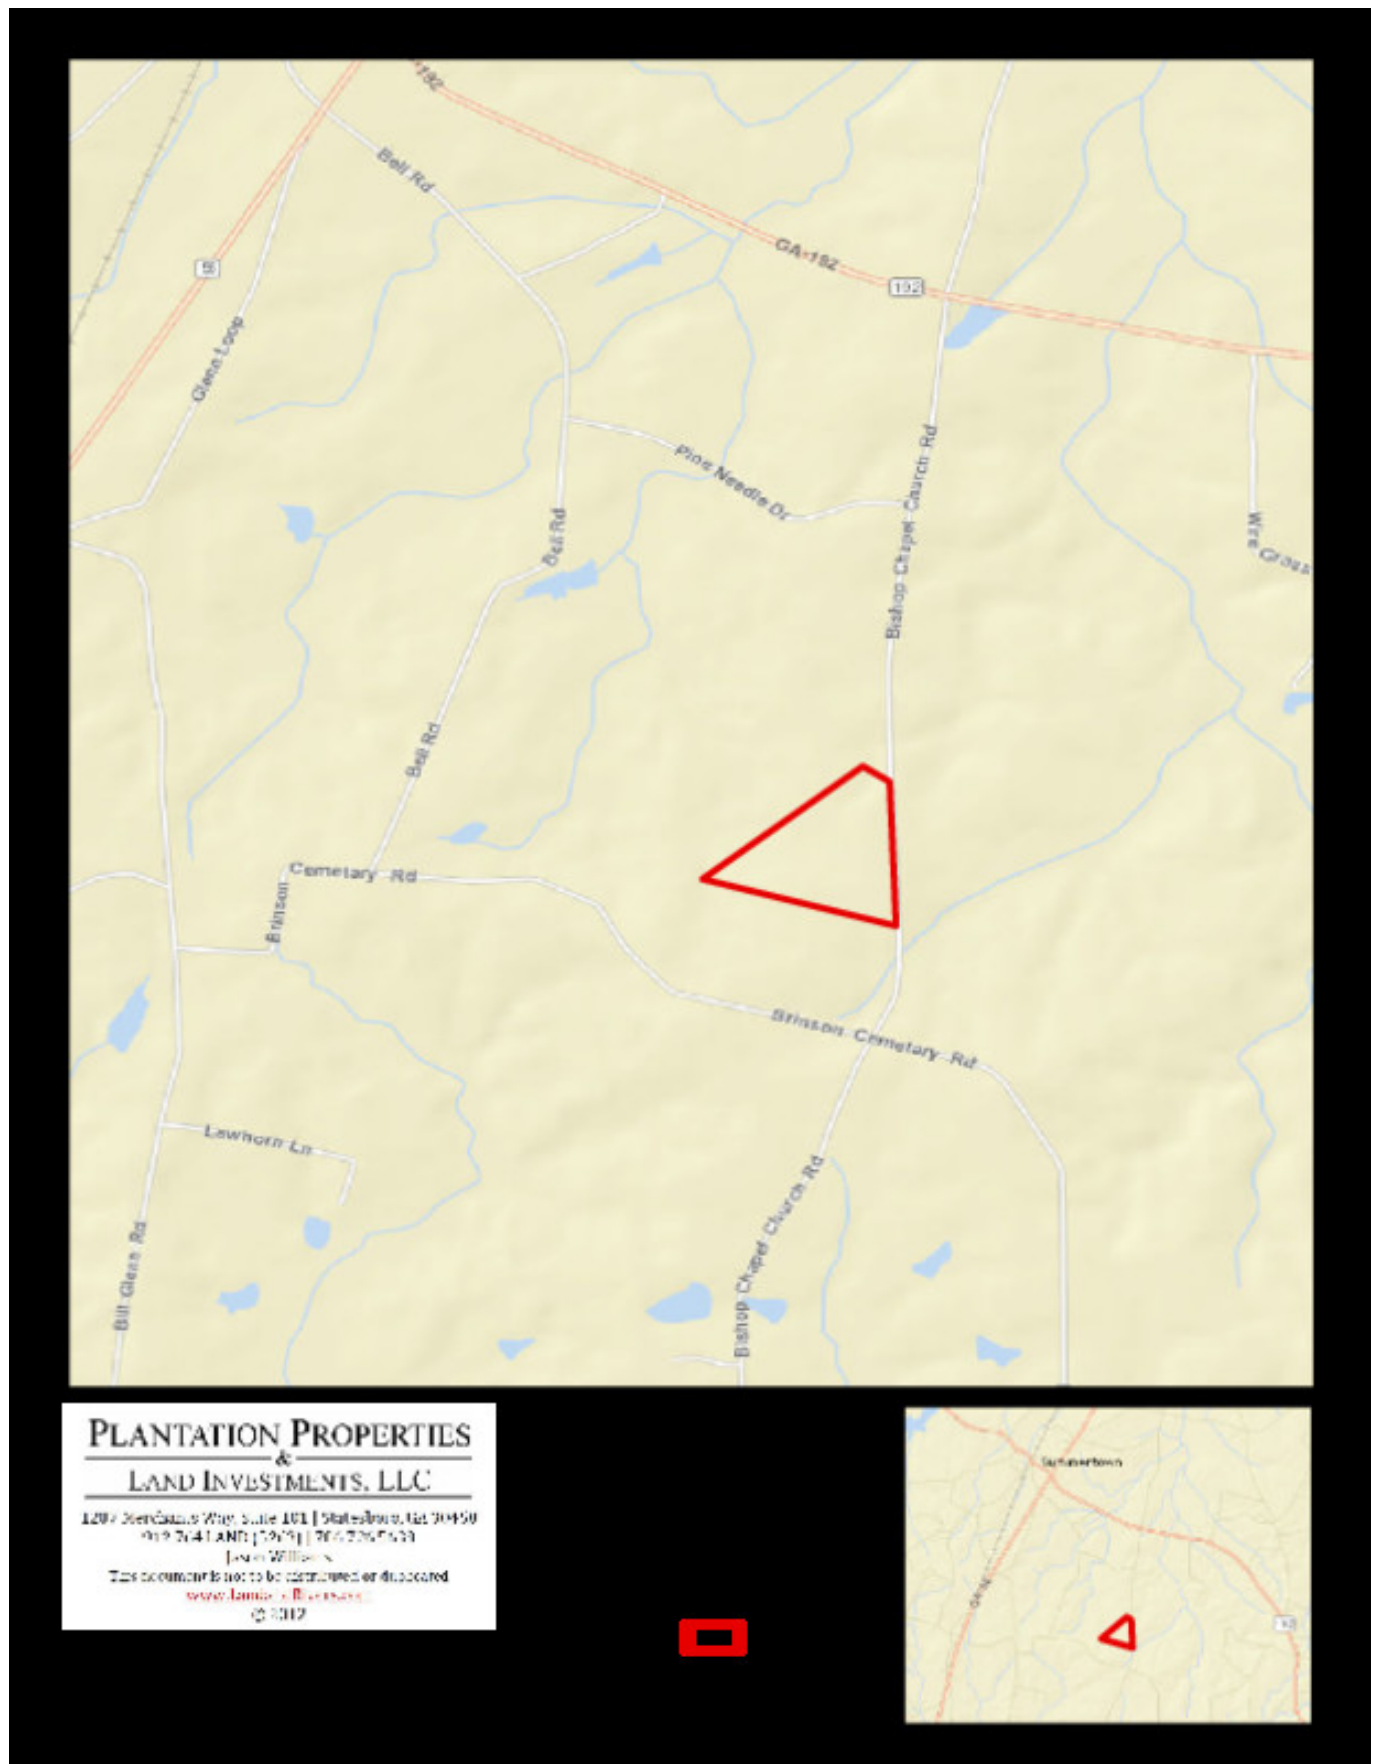

Bishop Chapel

Published on Plantation Properties & Land Investments, LLC (<https://landanddrivers.com>)

Source URL: <https://landanddrivers.com/property/bishop-chapel>