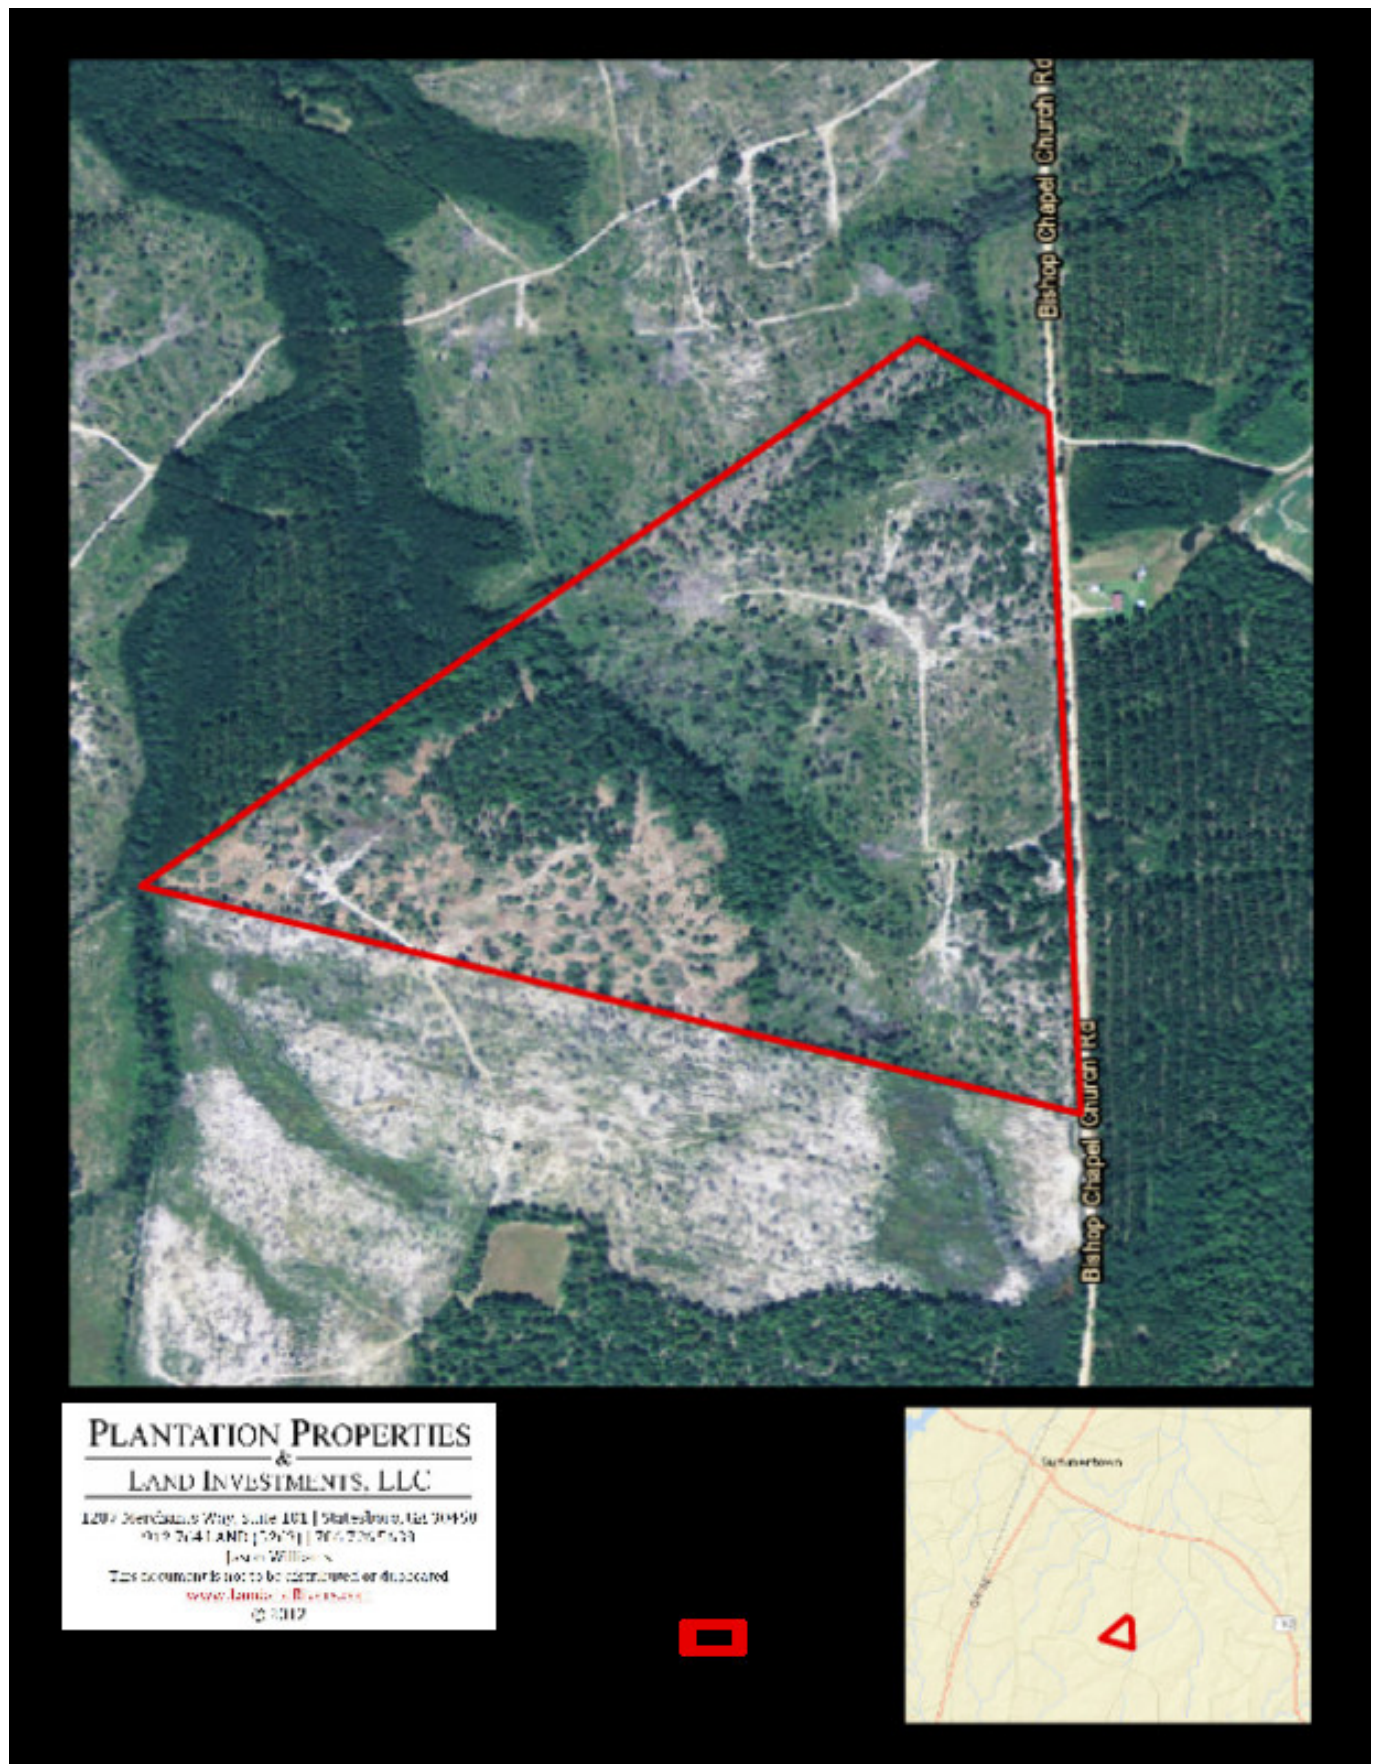

Bishop Chapel

Published on Plantation Properties & Land Investments, LLC (<https://landandrivers.com>)

Location Map