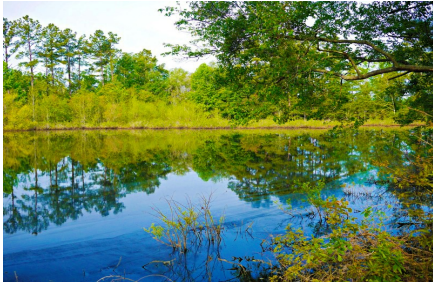

Longleaf Hill

Published on Plantation Properties & Land Investments, LLC (<https://landandrivers.com>)