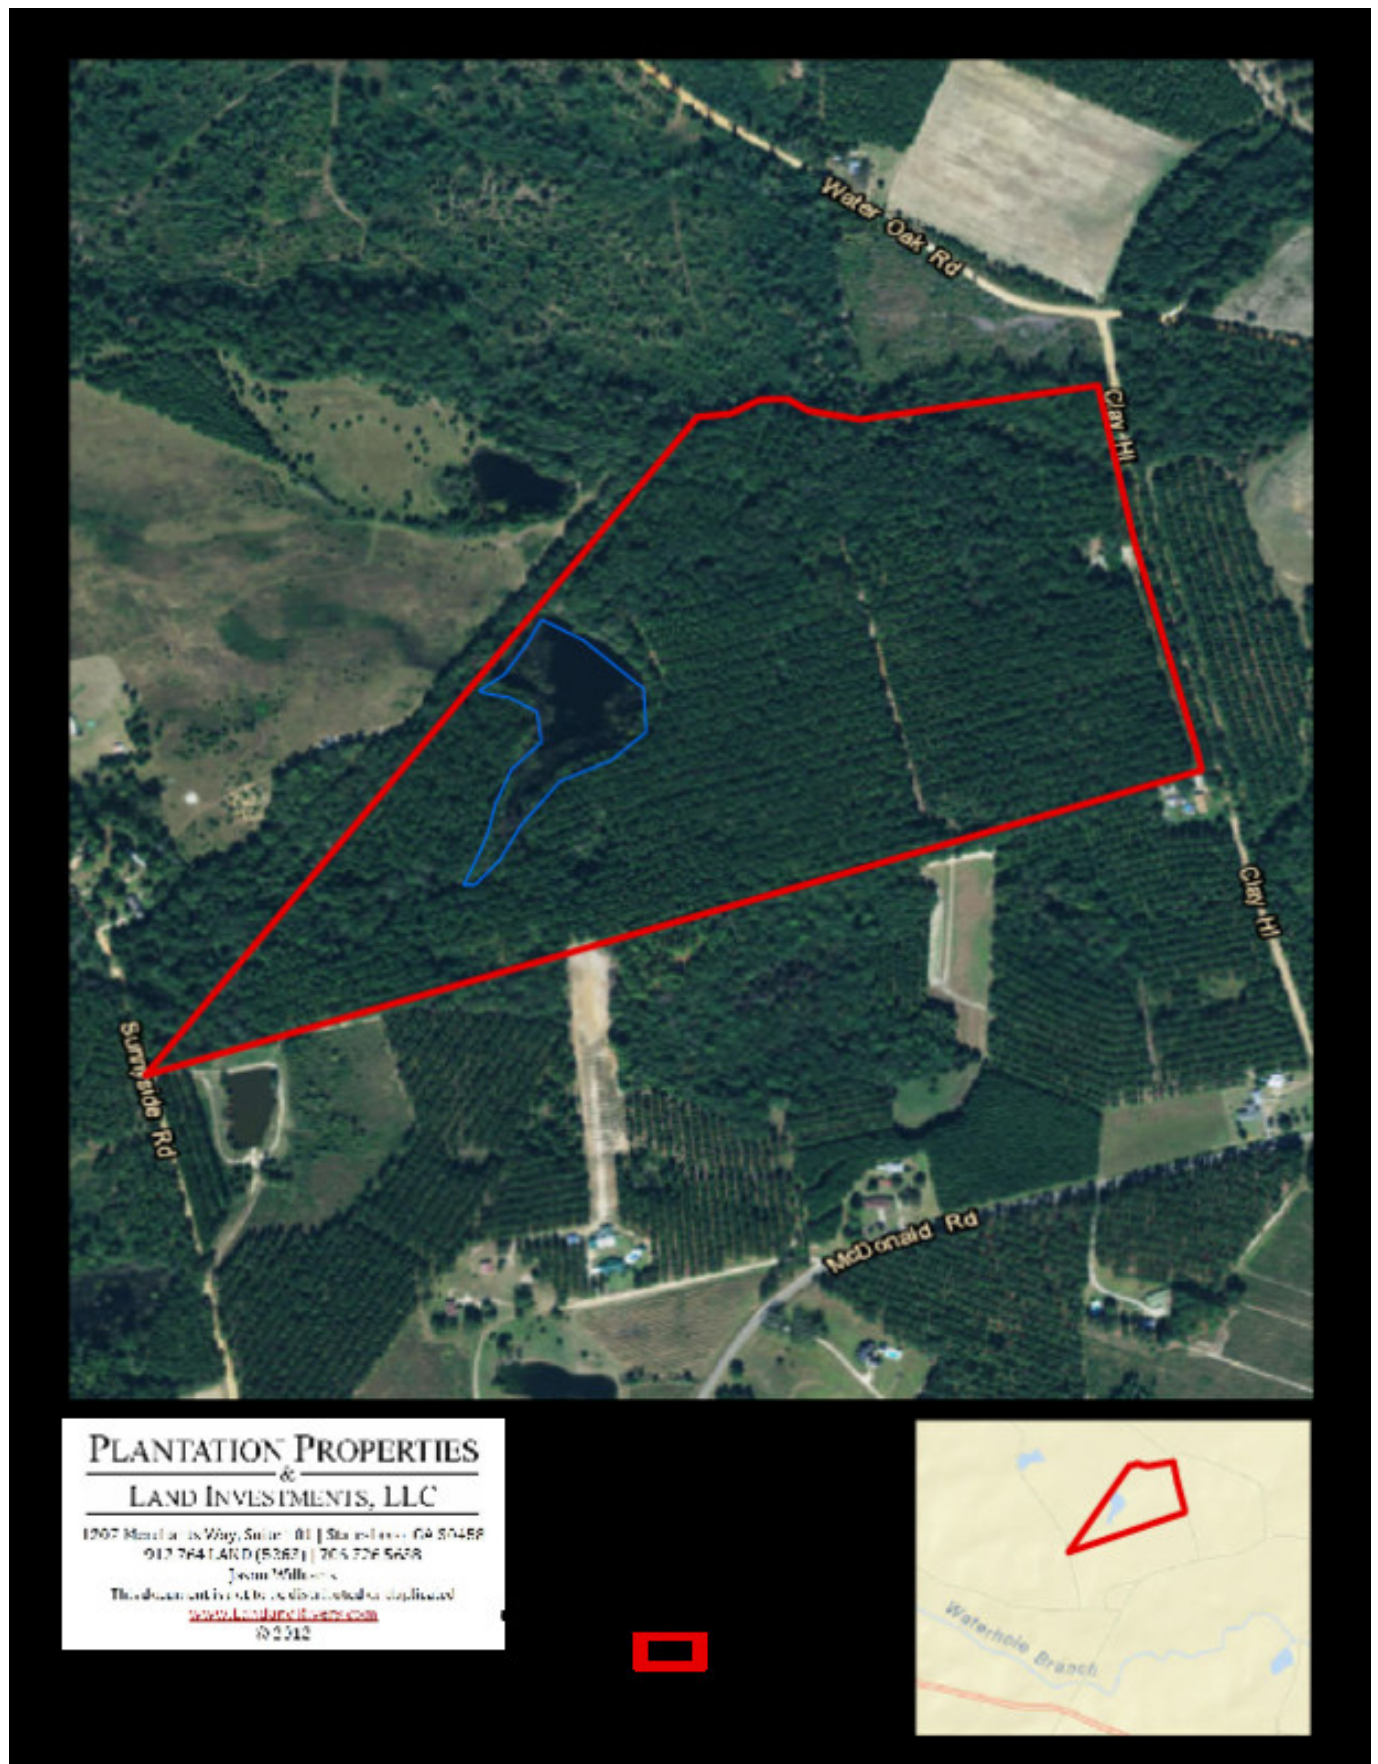

Longleaf Hill

Published on Plantation Properties & Land Investments, LLC (<https://landanddrivers.com>)

Source URL: <https://landanddrivers.com/property/longleaf-hill>