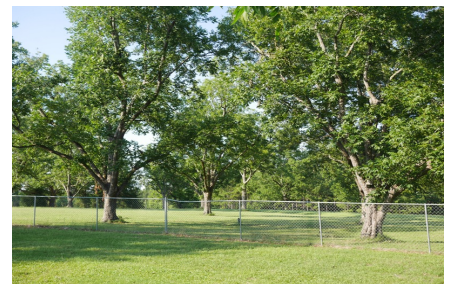

Pineland Waters

Published on Plantation Properties & Land Investments, LLC (<https://landanddrivers.com>)

Acreage: 253

Per Acre Price: $0.00

Phone Number: 912.764.LAND(5263)

Email: info@landanddrivers.com

Google Maps link: [View Larger Map](#)