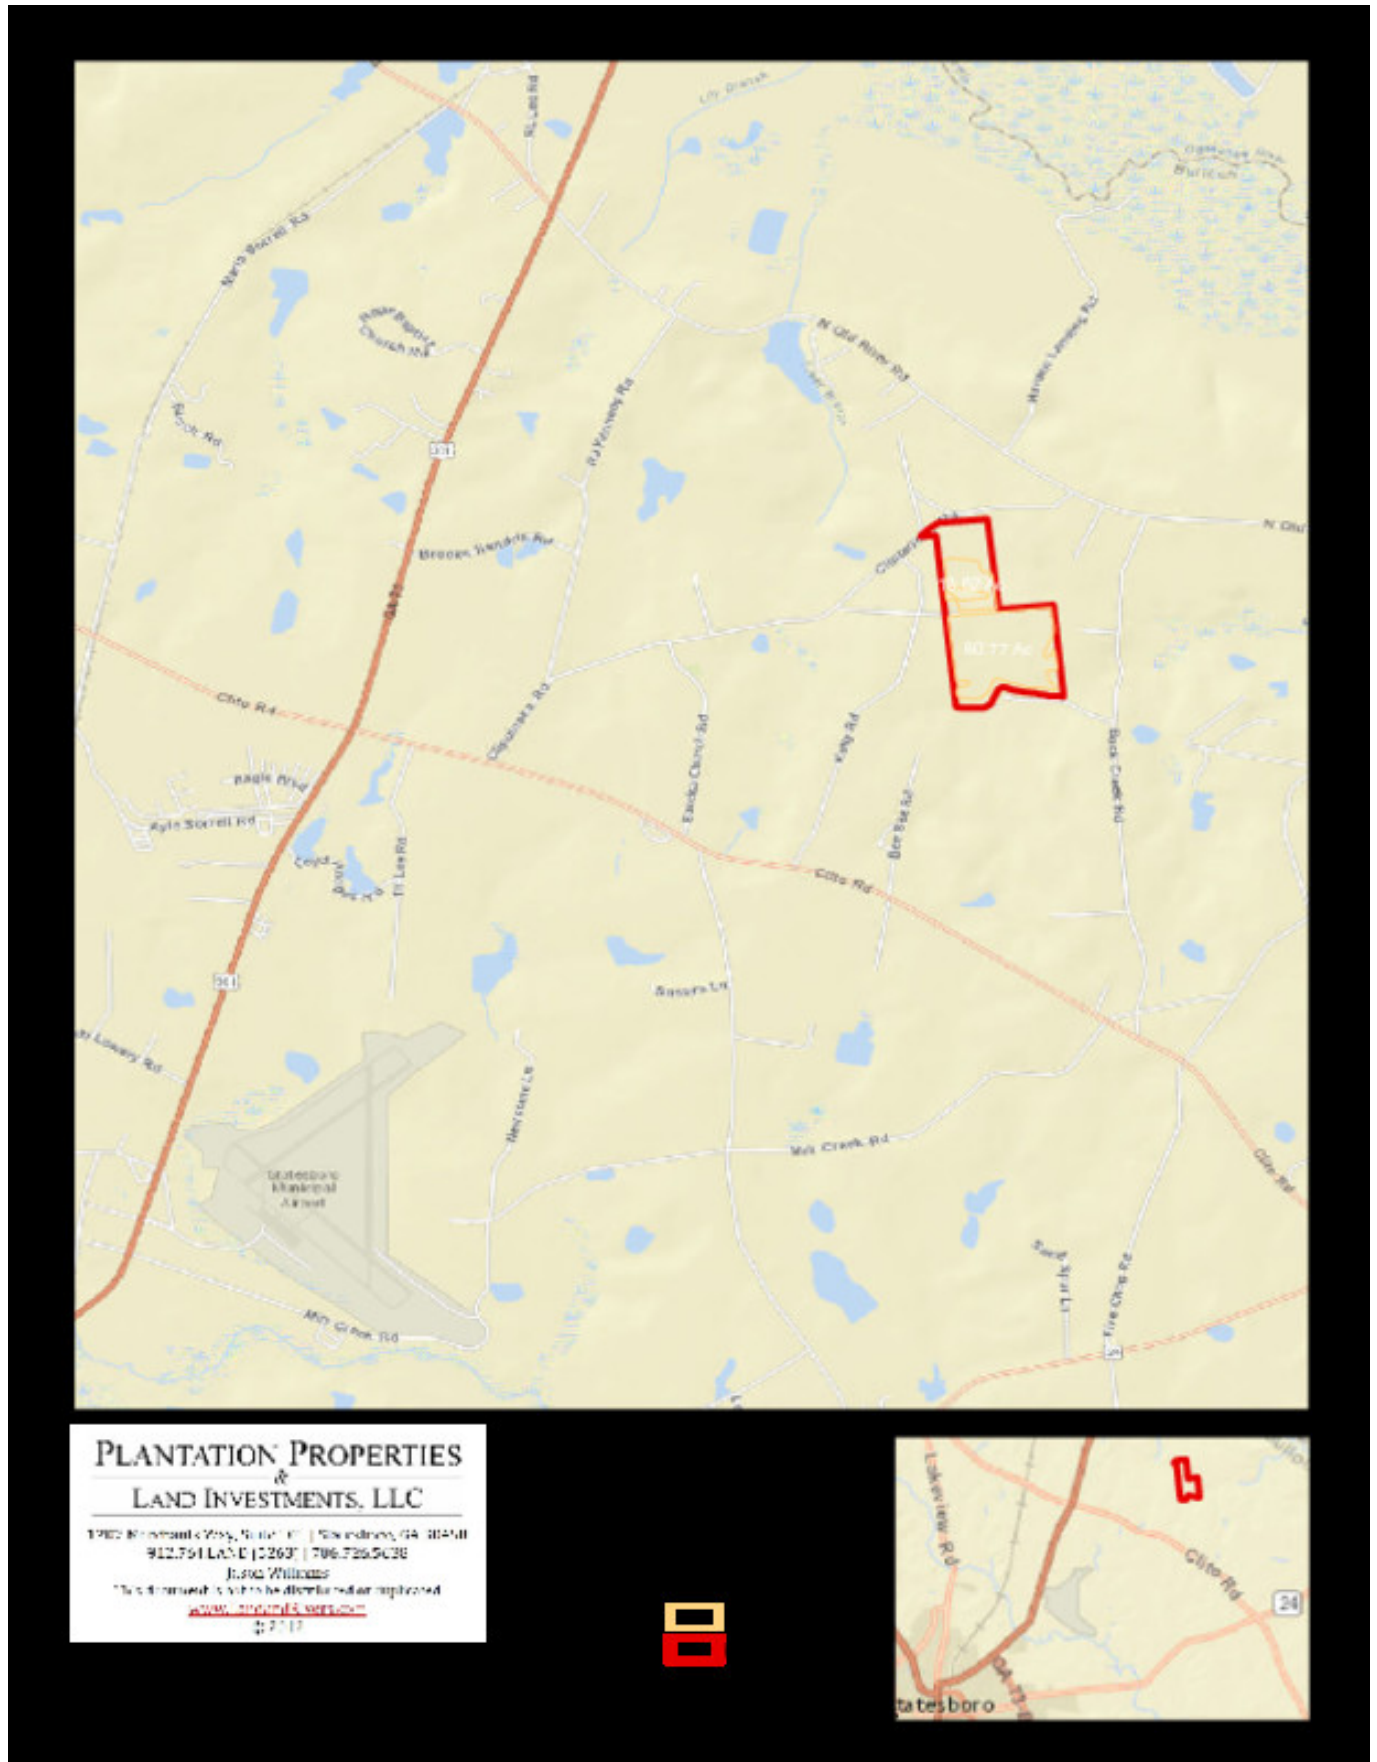

Kelly Rd

Published on Plantation Properties & Land Investments, LLC (<https://landanddrivers.com>)

Source URL: <https://landanddrivers.com/property/kelly-rd>