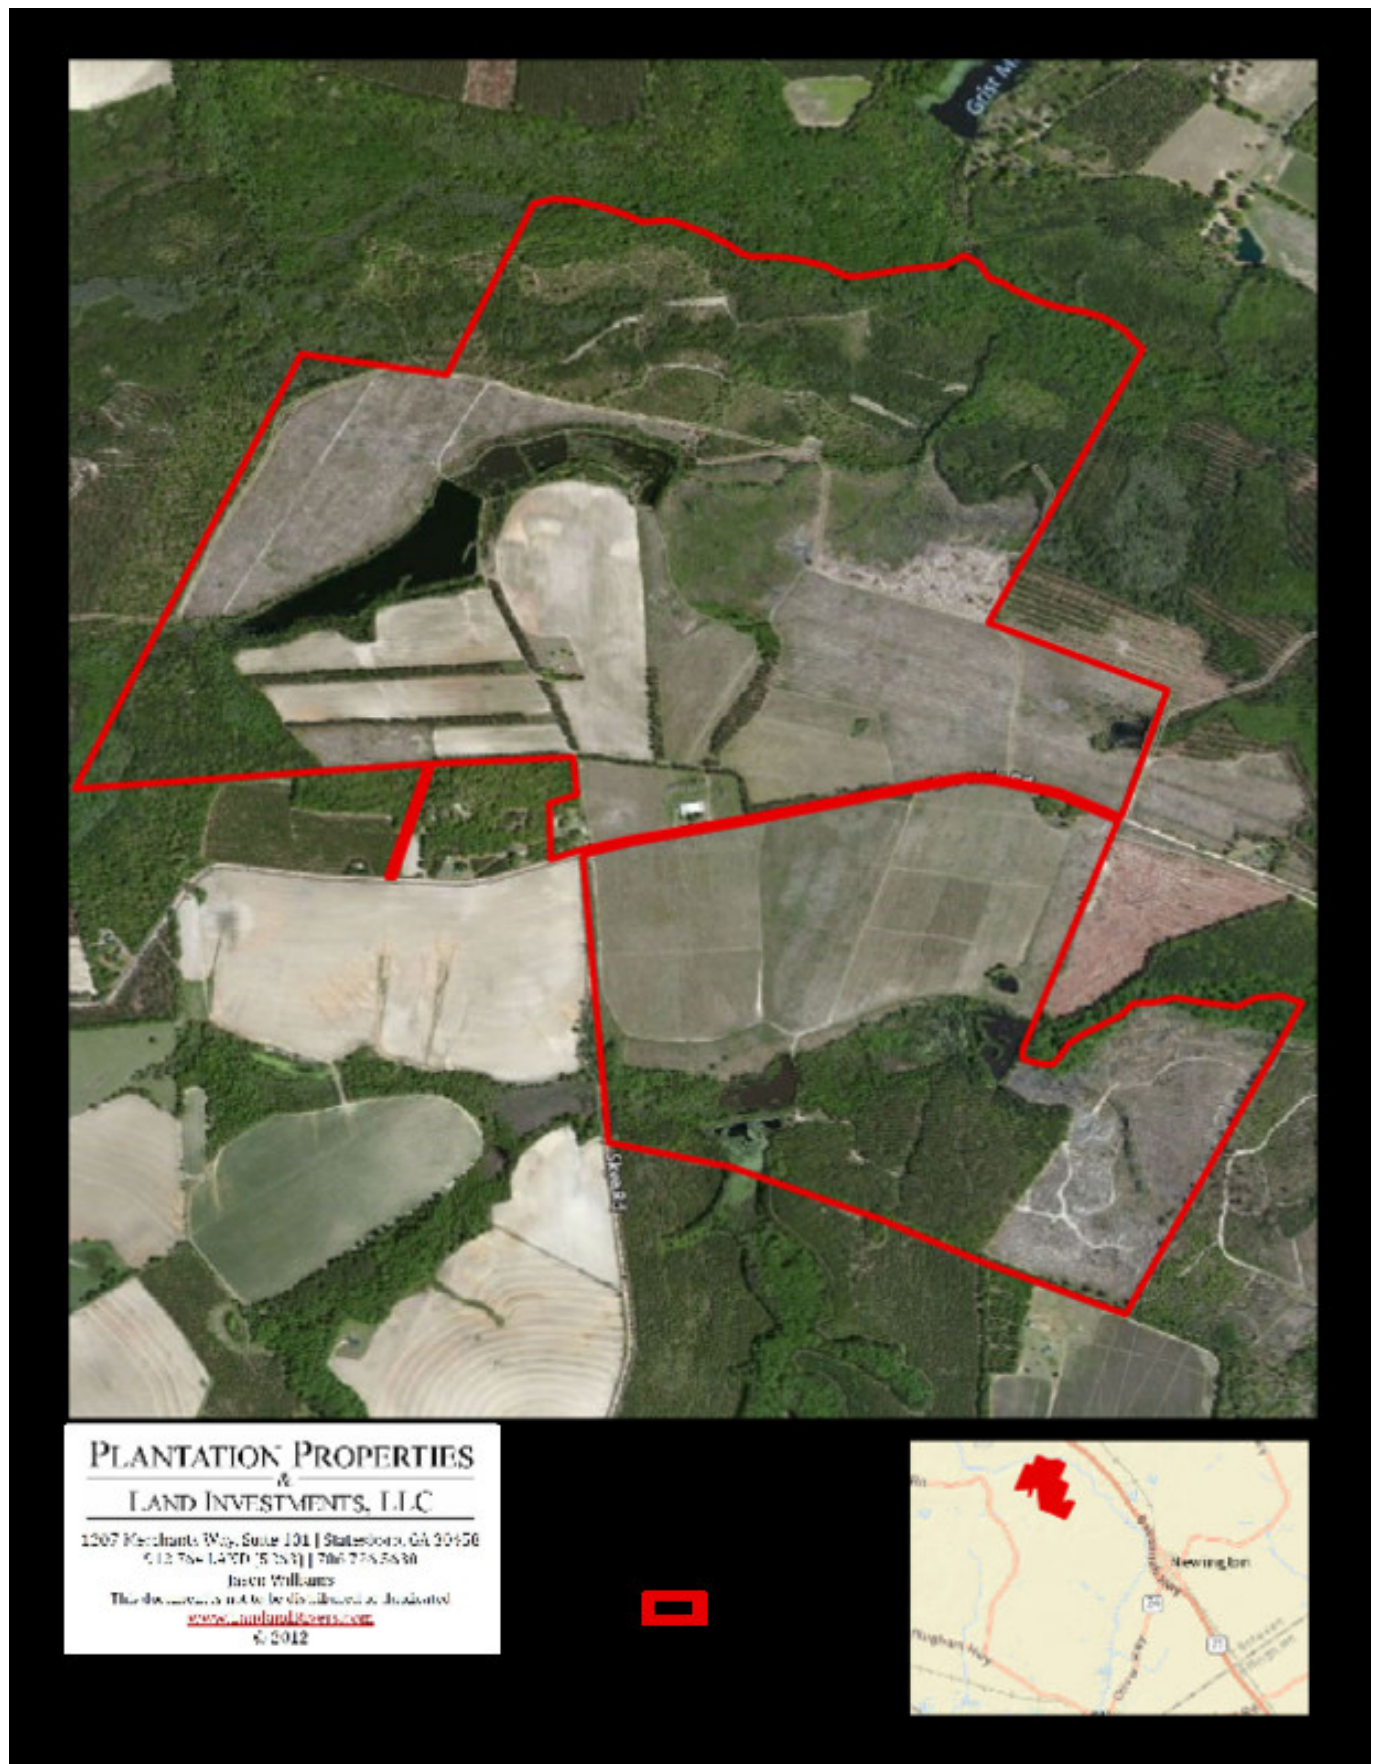

Limesink Farm

NEW LISTING! Limesink Farm is a 943±acre farm in Screven County, GA. Located at 933 Limesink Rd with dirt road frontage. This property features cultivated land, wooded land, and several ponds. There is approximately 138+/-acs of irrigated farm land and 140+/-acs of nonirrigated farm land. The house on the property is approximately 984sqft. And there is also a 70x120 equipment shed. The farm is currently being leased out for \$30,000/year, the small house currently rents for \$450/month, and the hunting lease is currently \$12,000/year which includes the cabin. Perfect investment property for any buyer! You can easily make this place your new home, weekend retreat, or venture property. Enjoy hunting, farming, camping, and much more all on your own property. Call today for more information or to view this great property. 912.764.5263

Source URL: <https://landanddrivers.com/property/limesink-farm>