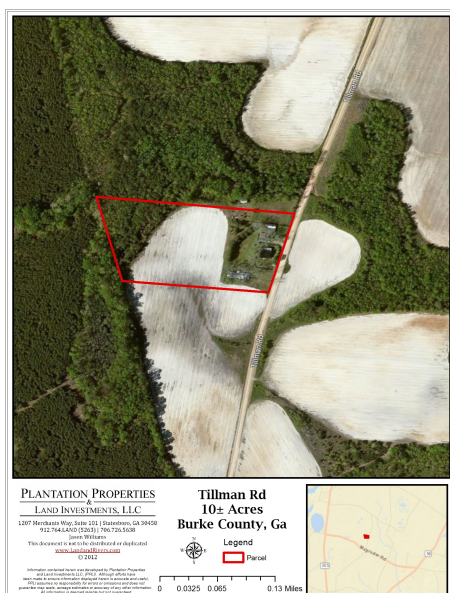

Tillman Rd

Published on Plantation Properties & Land Investments, LLC (<https://landanddrivers.com>)

Tillman Rd

10acs with dirt road frontage located on Tillman Rd in Midville, GA. This property consists of a 3,859sq.ft Old Plantation Home that was built in the late 1700s with a mixture of cultivated land and wooded land. There are also a few other structures on the property but would require some repairs as well as the house. Call today for more details or to view this property.

Price: \$35,000

Property Type: Land

Status: Sold

Street/Address: 0 Tillman Rd

City: midville

State: Georgia

Zip code: 30441

County: burke