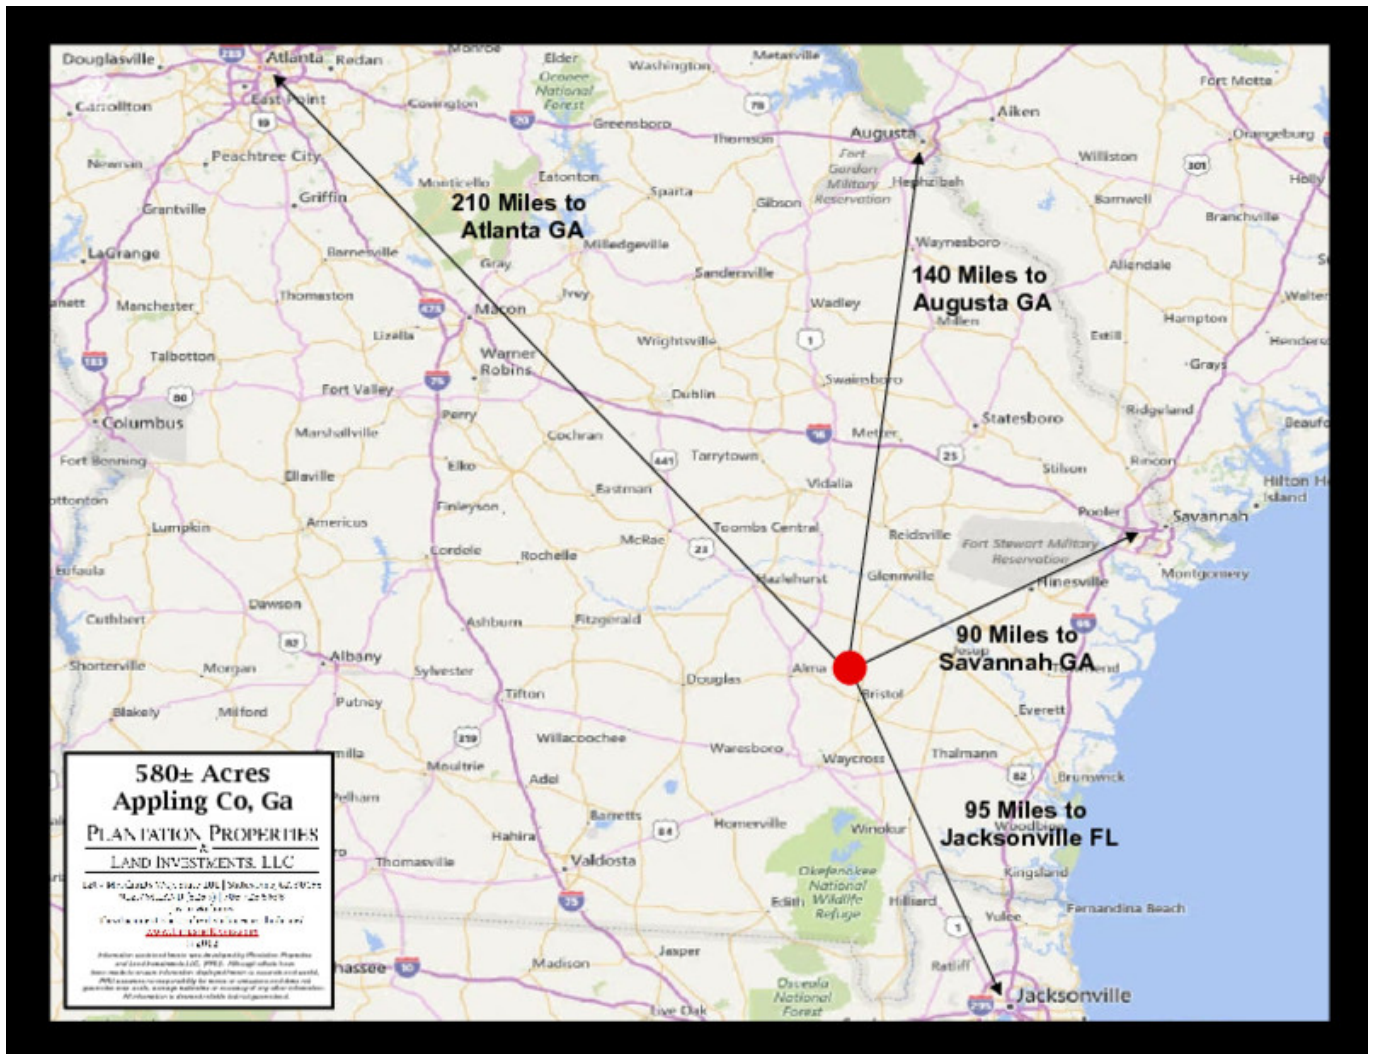

Sweetwater Creek Farm

Published on Plantation Properties & Land Investments, LLC (<https://landanddrivers.com>)

Location Map

Sweetwater Creek Farm Information Package