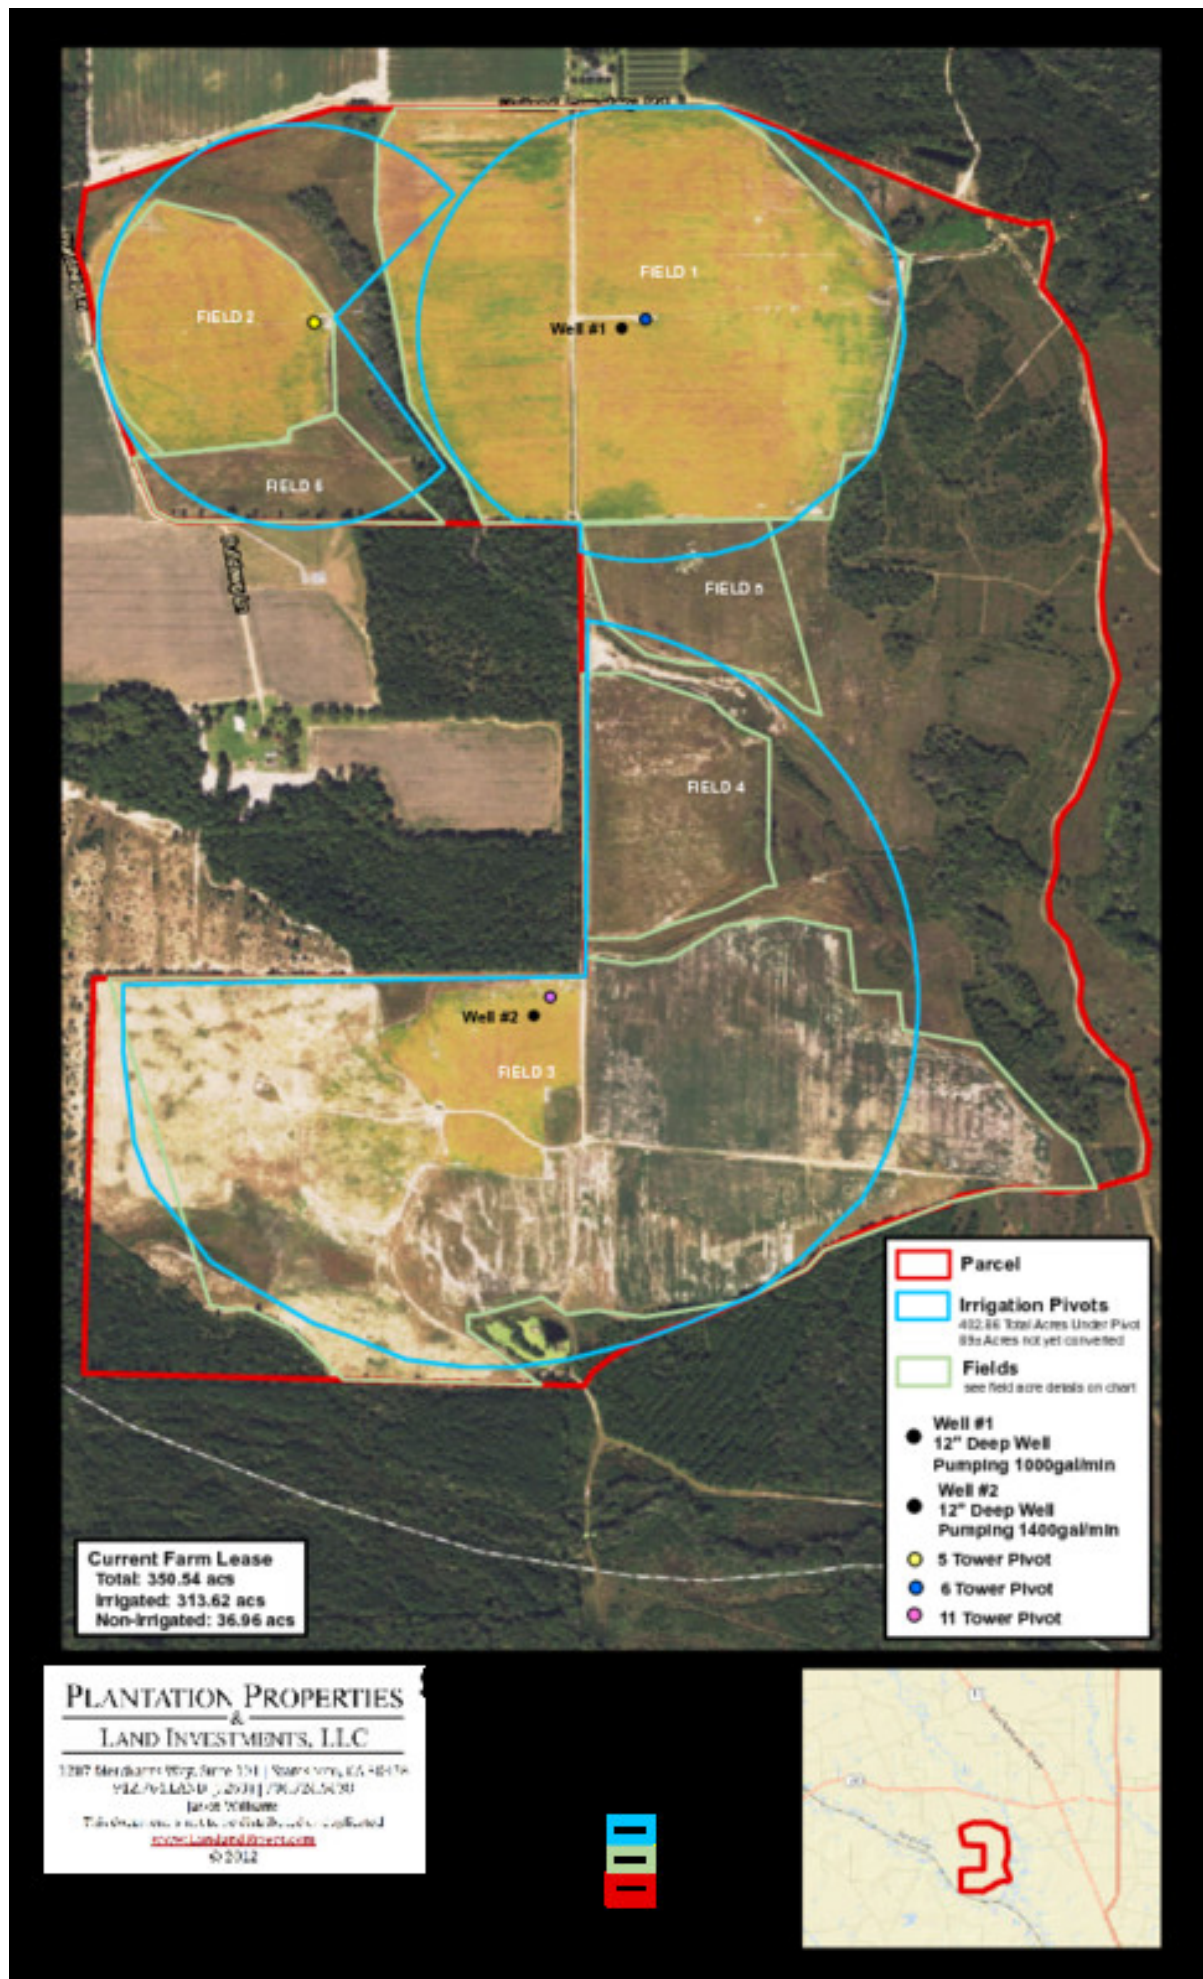

Sweetwater Creek Farm

Published on Plantation Properties & Land Investments, LLC (<https://landanddrivers.com>)