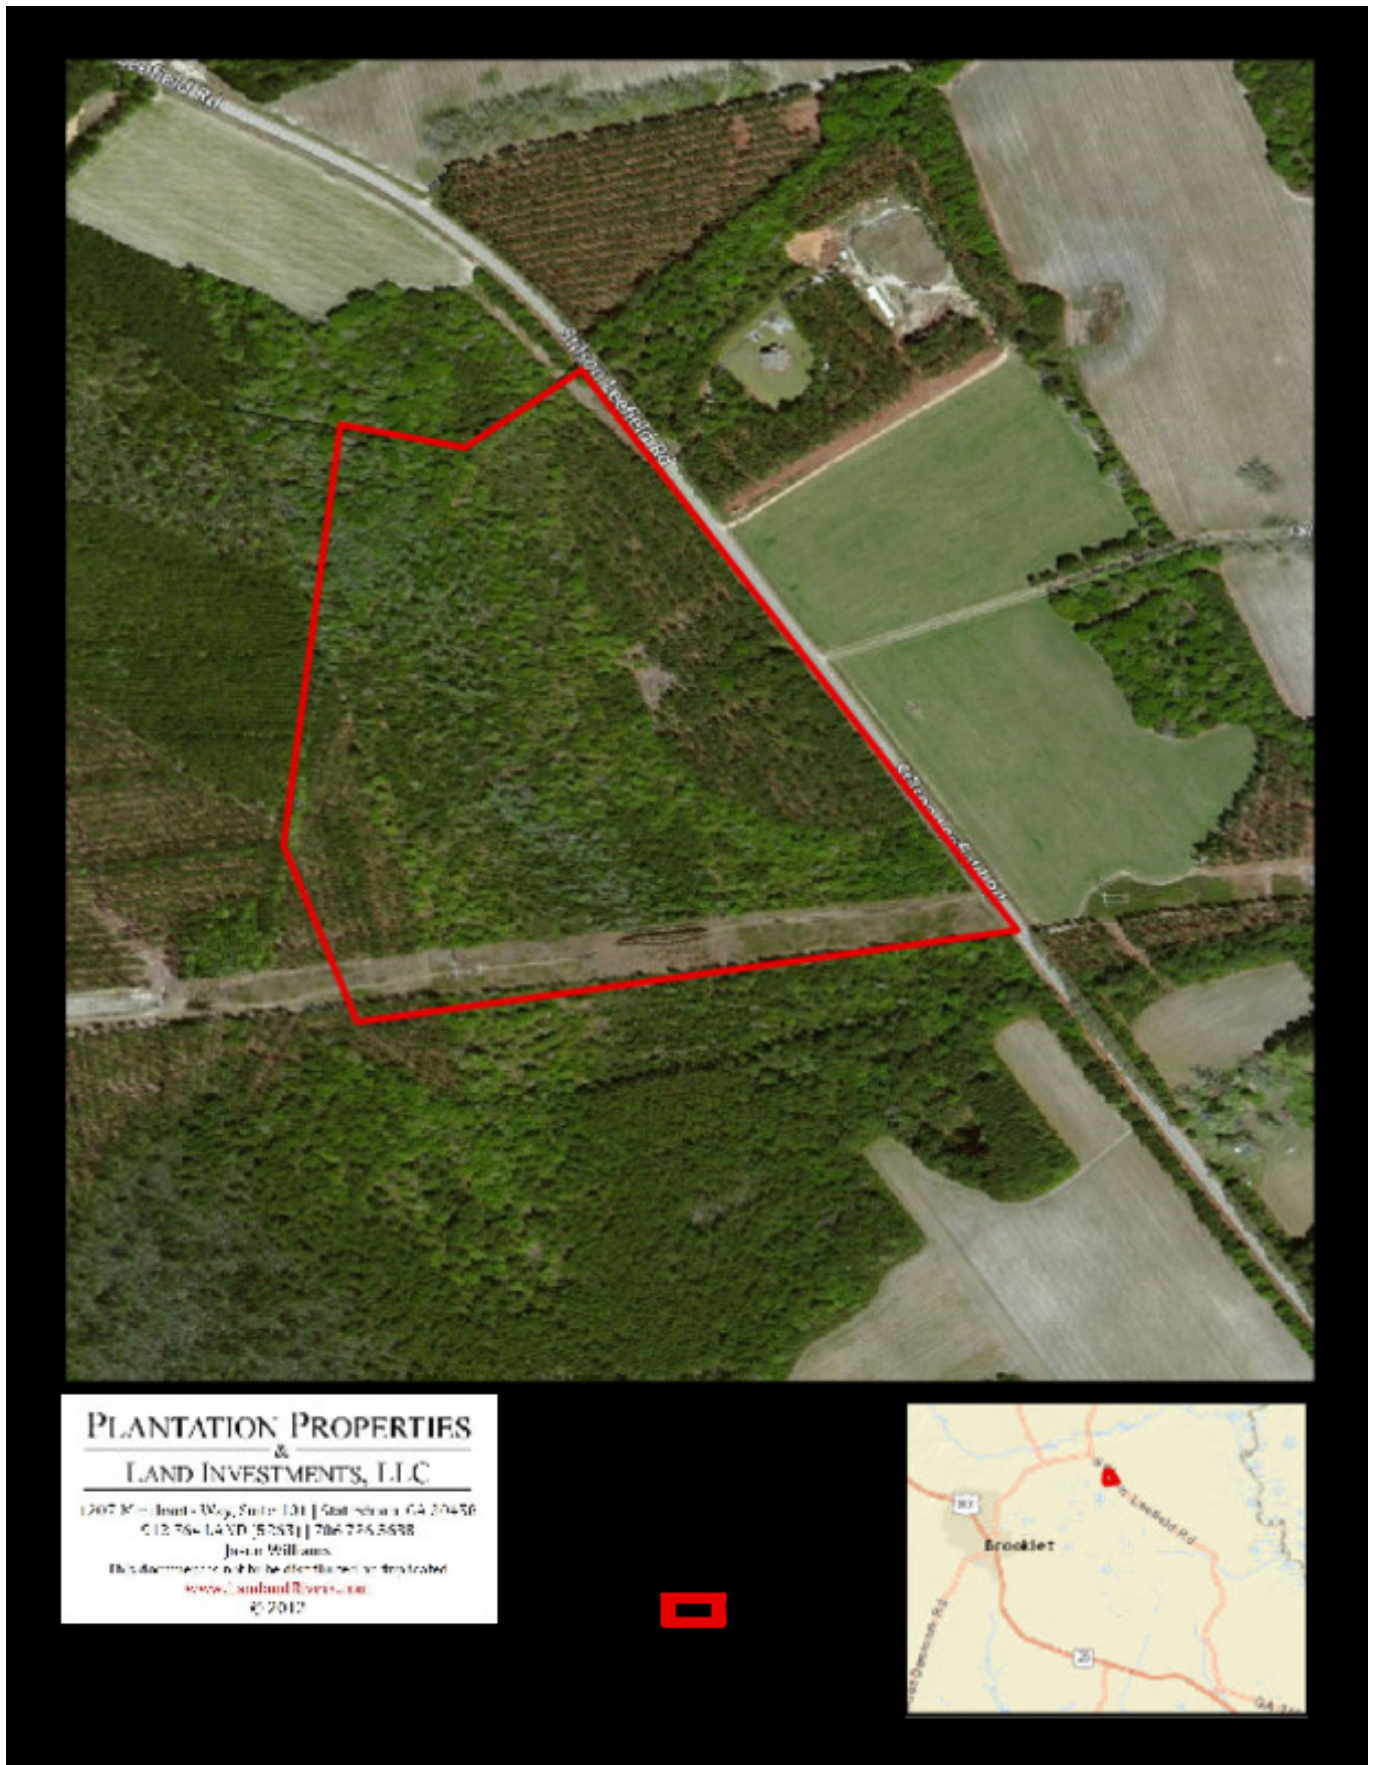

Stillwoods Tract

Published on Plantation Properties & Land Investments, LLC (<https://landanddrivers.com>)

PLANTATION PROPERTIES
&
LAND INVESTMENTS, LLC
1207 K - Hunt - Way, Suite 100 | Statesboro, GA 30458
912.756.1440 (5253) | 706.776.5538
Justin Williams
This document is not to be distributed or treated
www.landanddrivers.com
© 2017