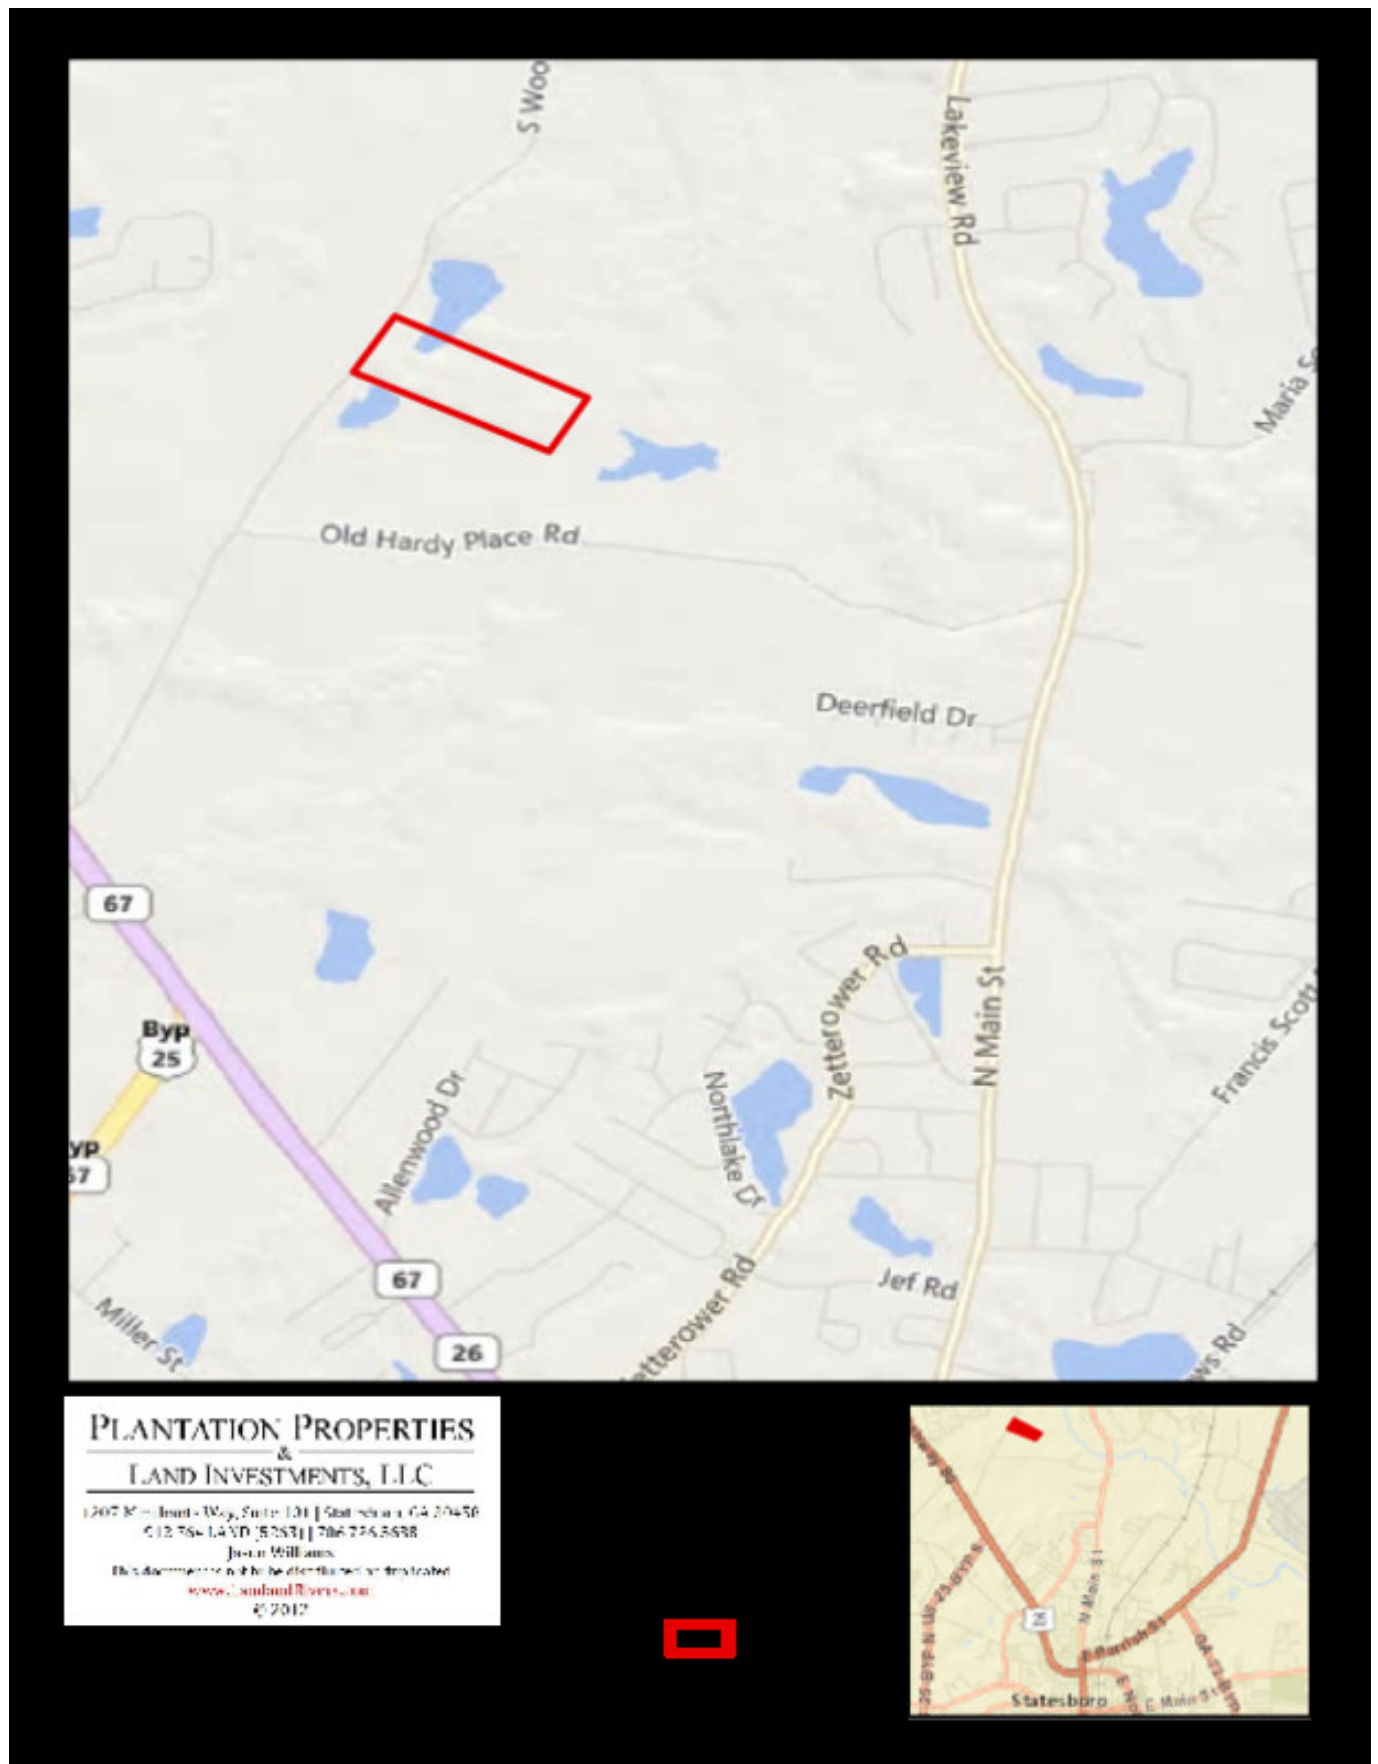

Woodrum Rd

Published on Plantation Properties & Land Investments, LLC (<https://landanddrivers.com>)

Source URL: <https://landanddrivers.com/property/woodrum-rd>