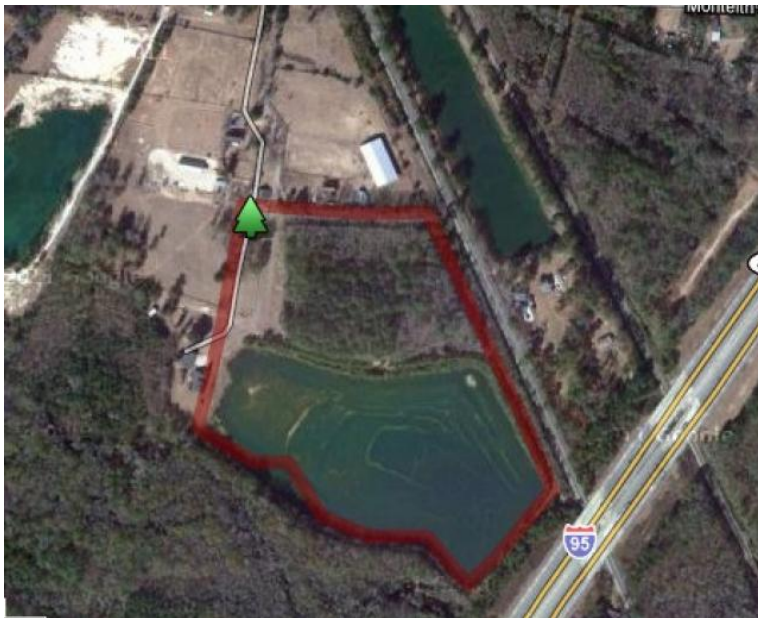

34.15 acres on Meinhard Road

Published on Plantation Properties & Land Investments, LLC (<https://landandrivers.com>)

34.15 acres on Meinhard Road

34.15 +/- acres on Meinhard Road. Located in Port Wentworth and joins I-95. Convenient to Pooler and Savannah. Features large mature timber and a 26 acre pond. Close to Staffordshire Equestrian Facility. Call today for more information!

Features:

26 acre lake/pond, large mature timber, and convenient to Savannah and Pooler.

Price: \$150,000

Property Type: Land

Status: Sold

Street/Address:

City: chatham county

State: Georgia

Zip code: 31405

County: chatham

Acreage: 34

Per Acre Price: \$0.00

Phone Number:

Email:

Google Maps link: [View Larger Map](#)

Source URL: <https://landandrivers.com/property/3415-acres-meinhard-road>