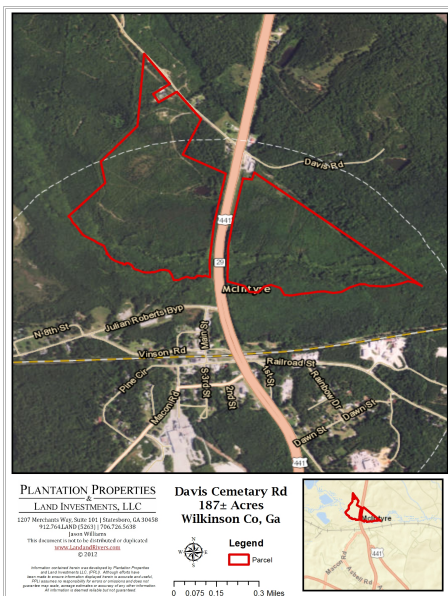

Davis Cemetery Rd

Published on Plantation Properties & Land Investments, LLC (<https://landandrivers.com>)

Davis Cemetery Rd

Davis Cemetery Rd is a 187+/- acre tract located in Wilkinson County, GA. This tract features a good interior road system with mostly wooded land and a duck pond. This property would be a great opportunity for any buyer. Make this tract your new grand hunting retreat, home or venture property. Enjoy hunting, trail rides, camping and more all on your own land. Let us know if you have an interest in this excellent tract and we will make arrangements to show you this property. 912.764.LAND(5263)

Price: \$168,300

Property Type: Land

Status: Sold

Street/Address: Davis Cemetery Rd

City: McIntyre

State: Georgia

Zip code: 31054

County: wilkinson

Acreage: 187

Per Acre Price: \$900.00

Phone Number: 912.764.LAND(5263)

Email: info@landandrivers.com

Google Maps link: [View Larger Map](#)

Davis Cemetery Rd

Published on Plantation Properties & Land Investments, LLC (<https://landandrivers.com>)