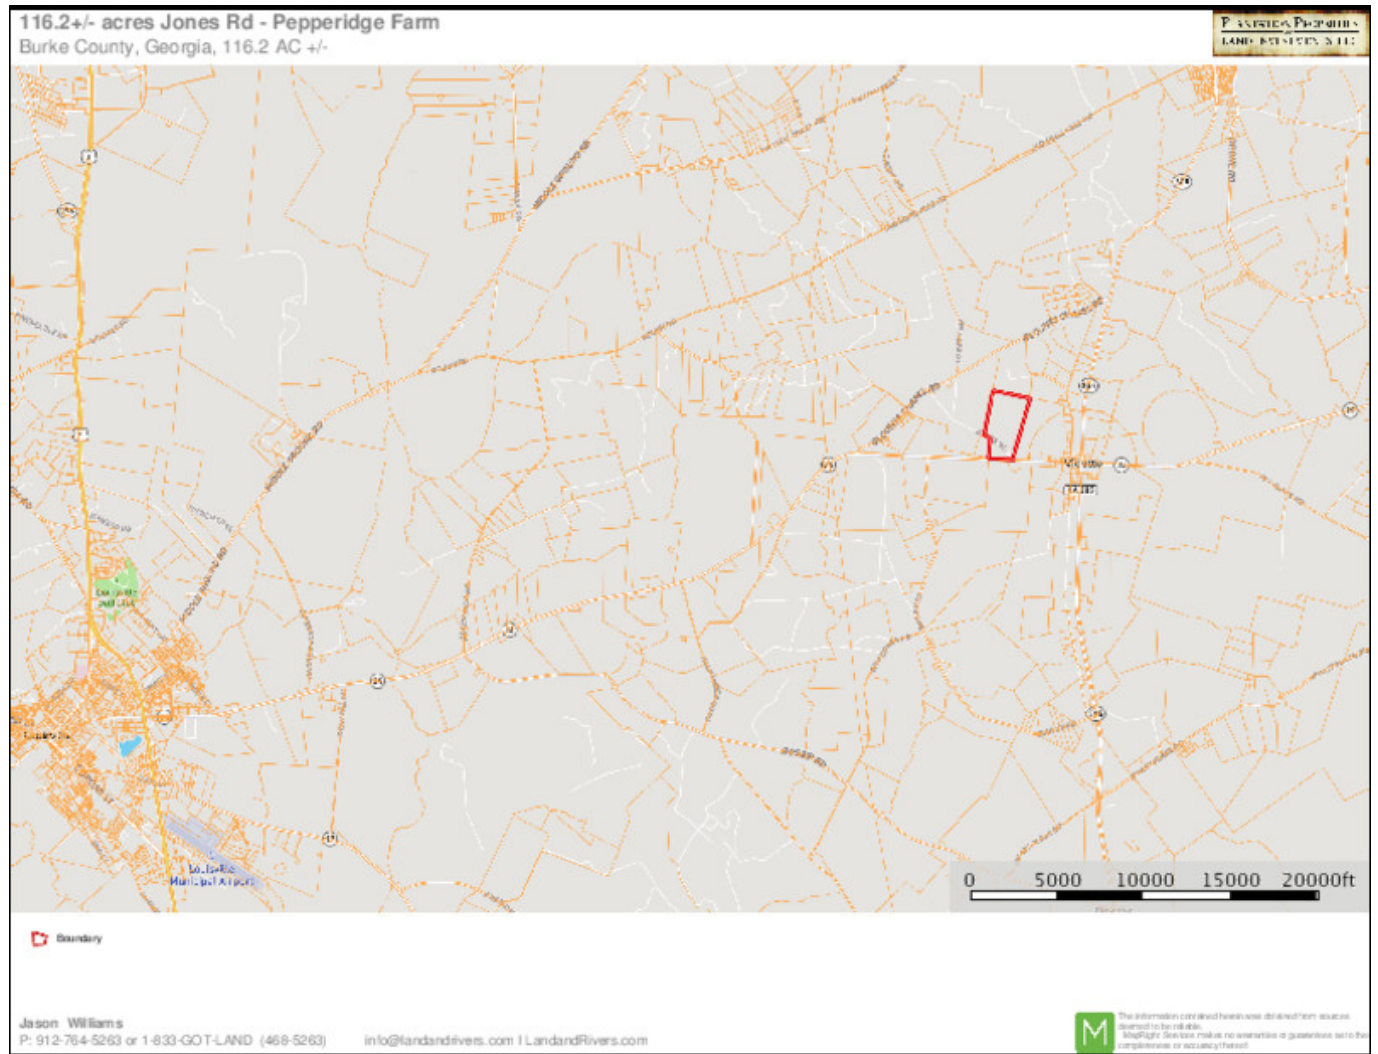

Pepperidge Farm

Published on Plantation Properties & Land Investments, LLC (<https://landandrivers.com>)

Location map

Aerial map