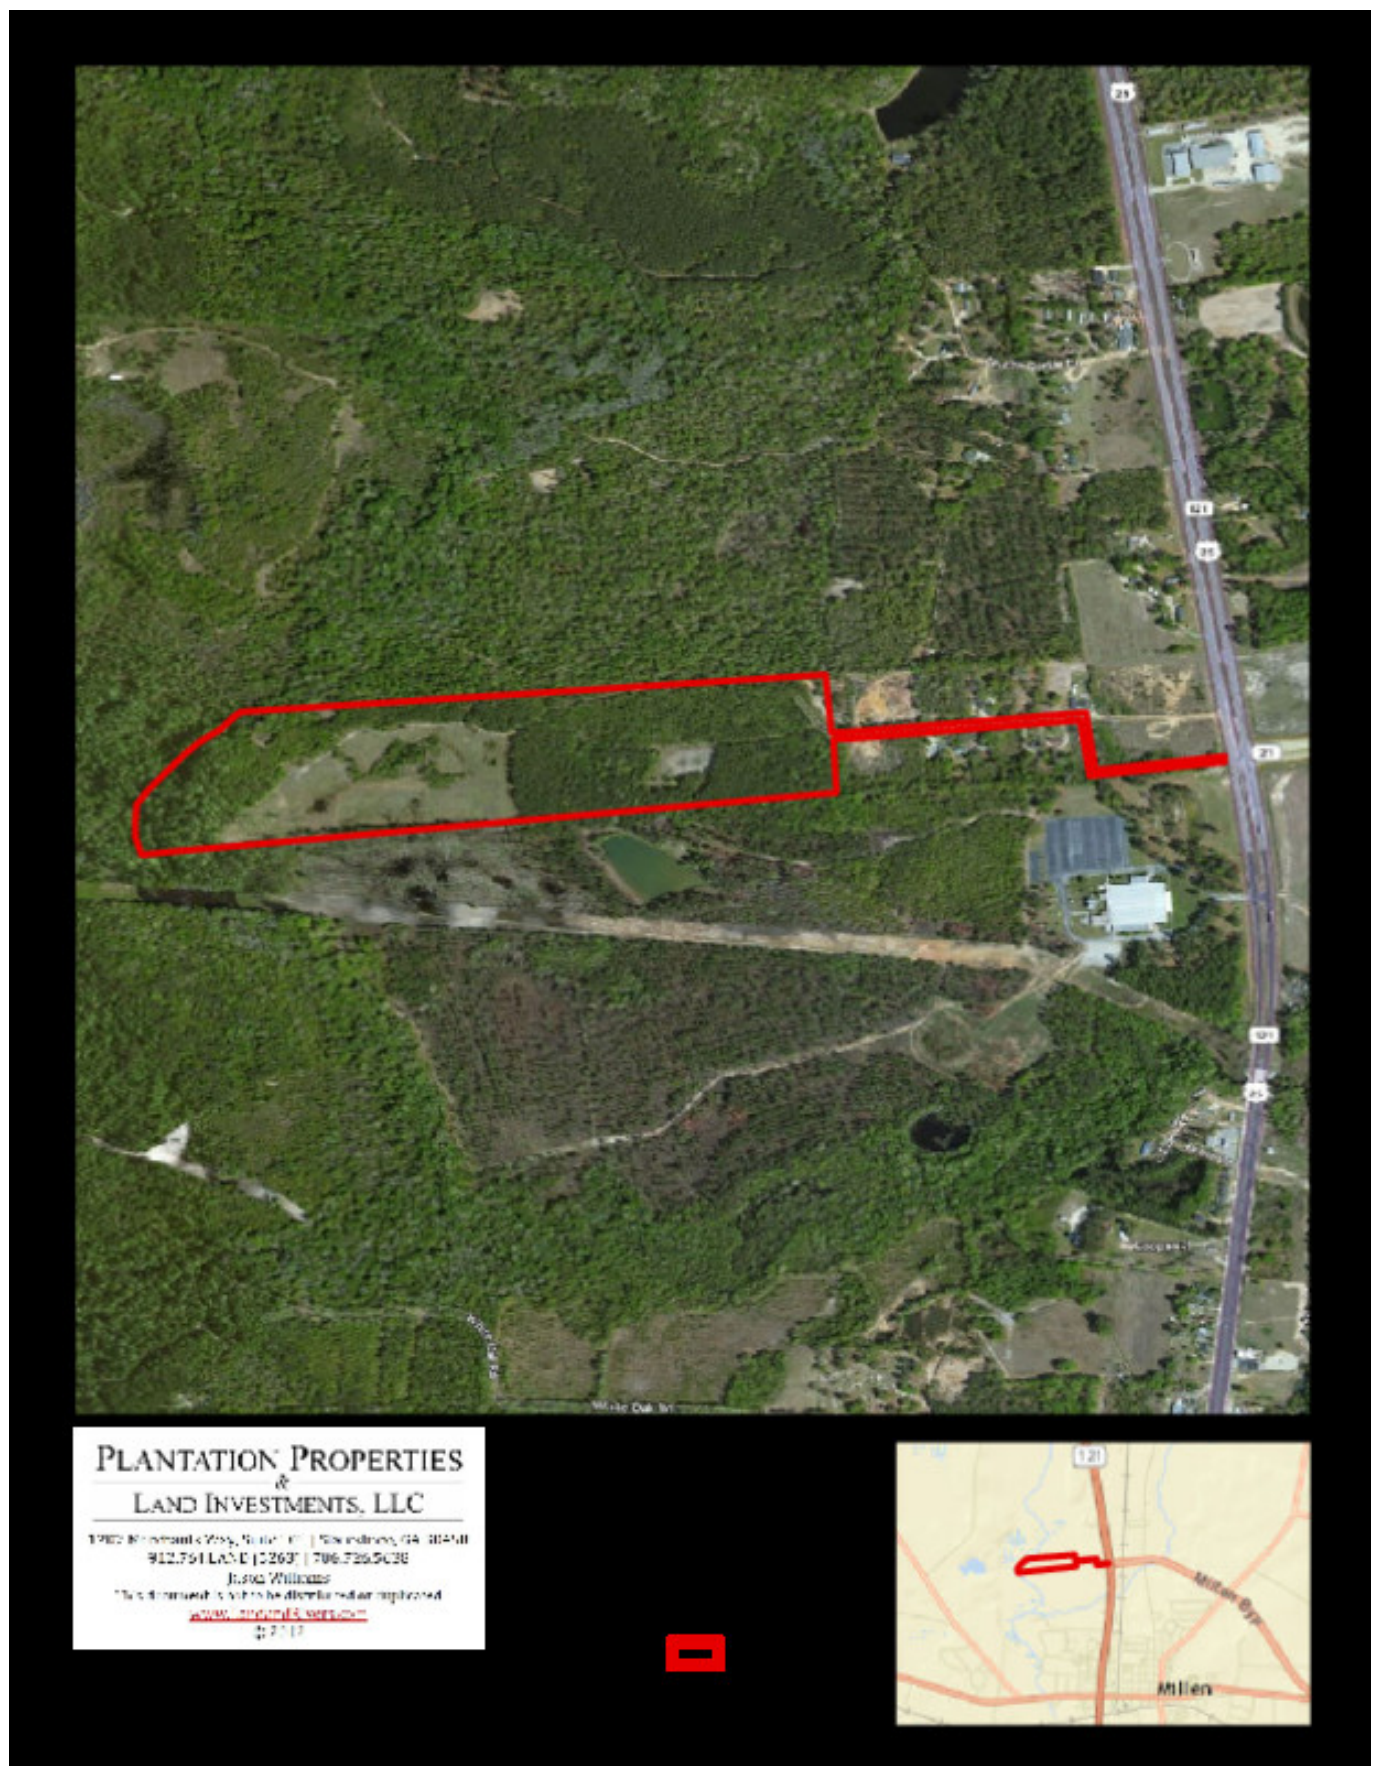

Buckhead Trail

Published on Plantation Properties & Land Investments, LLC (<https://landandrivers.com>)

**PLANTATION PROPERTIES
&
LAND INVESTMENTS, LLC**

1782 Riverbank Way, Suite 101 | Five Forks, GA 30548
912.791.LAND (5263) | 706.726.5038
J. Rod Williams
This document is not to be distributed or reproduced
www.landandrivers.com
7117