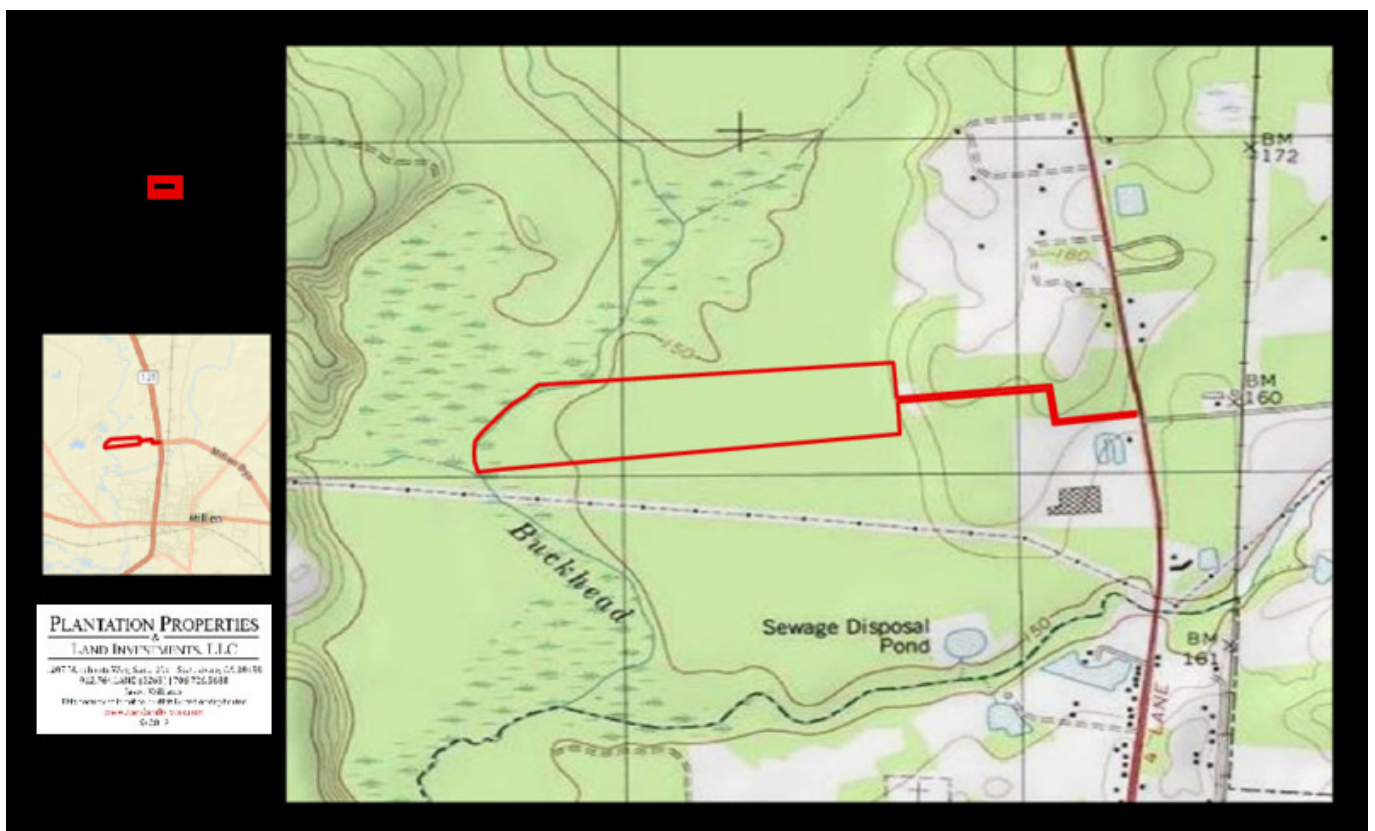

Topo Map

Source URL: <https://landanddrivers.com/property/buckhead-trail>