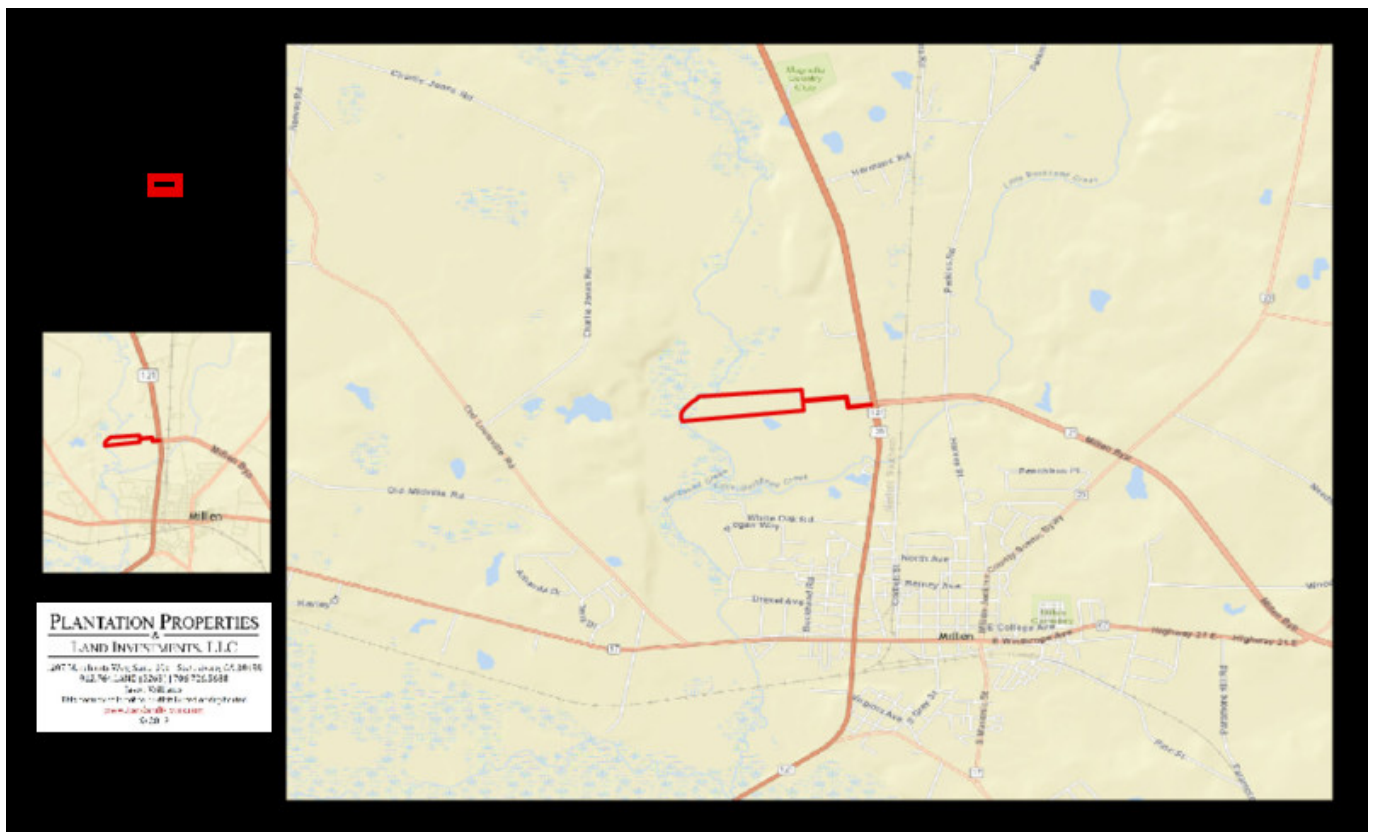

Buckhead Trail

Published on Plantation Properties & Land Investments, LLC (<https://landanddrivers.com>)