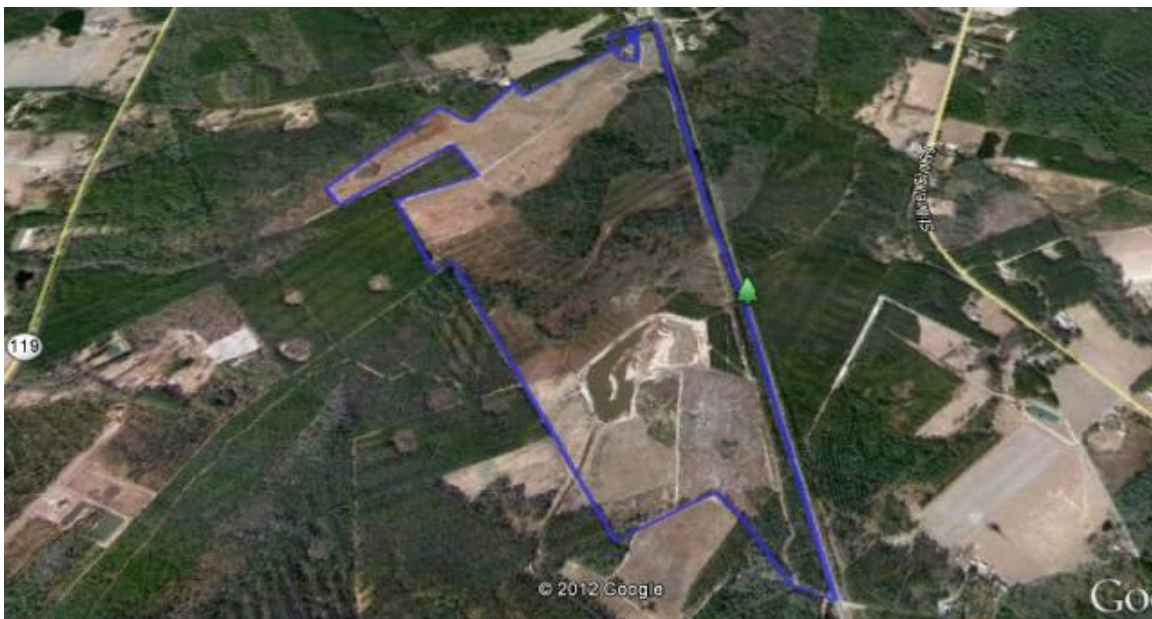

359+ acres

Published on Plantation Properties & Land Investments, LLC (<https://landanddrivers.com>)

359+ acres

SOLD 359+/- acres located in Effingham County, GA only 25 miles from Interstate 95 and Savannah, GA. Call Jason Williams today for more information (912)764-5263

Price: \$391,500

Property Type: Land

Status: Sold

Street/Address: indigo and berryville road

City: springfield

State: Georgia

Zip code: 31329

County: effingham

Acreage: 359

Per Acre Price: \$1,090.00

Phone Number:

Email:

Google Maps link: [View Larger Map](#)

Source URL: <https://landanddrivers.com/property/359-acres>