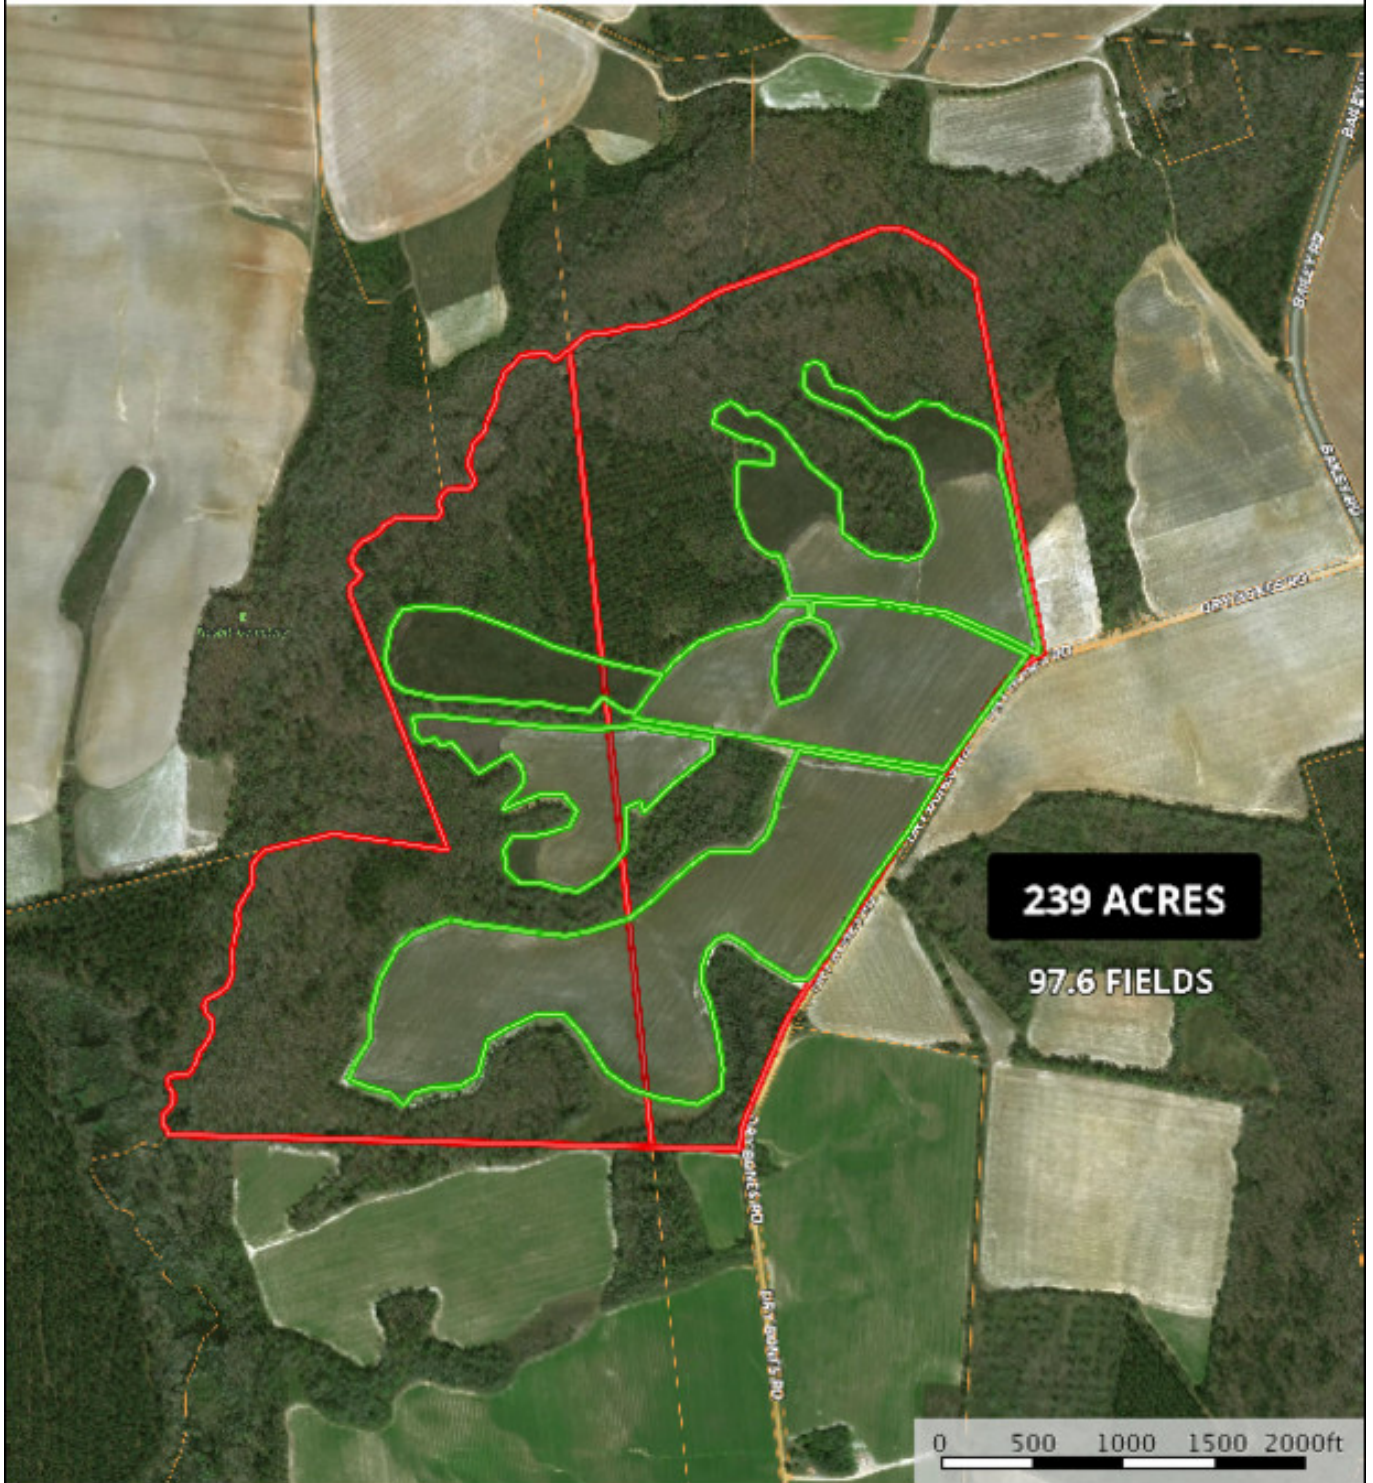

## Vidette Farm West Tract

Vidette Farm is a beautiful 239± acres of agriculture land and mature pines and hardwoods, making the perfect habitat for wildlife. 97.6± acres are open farm land, and the remainder 141± is woodlands. This property is the perfect recreational property or investment property. It could easily be converted to a homesite or an orchard. If you would like to schedule a showing please call 912.764.5263

# Vidette Farm West Tract

Published on Plantation Properties & Land Investments, LLC (<https://landandrivers.com>)

**Vidette Farm West**  
Burke County, Georgia, 564 AC +/-

 Field     Boundary

Jason Williams  
P: 912-764-5263 or 1-833-GOT-LAND (468-5263)    [info@landandrivers.com](mailto:info@landandrivers.com) | LandandRivers.

 The information contained herein was obtained from sources deemed to be reliable. MapRight Services makes no warranties or guarantees as to the completeness or accuracy thereof.

Source URL: <https://landandrivers.com/property/vidette-farm-west-tract>