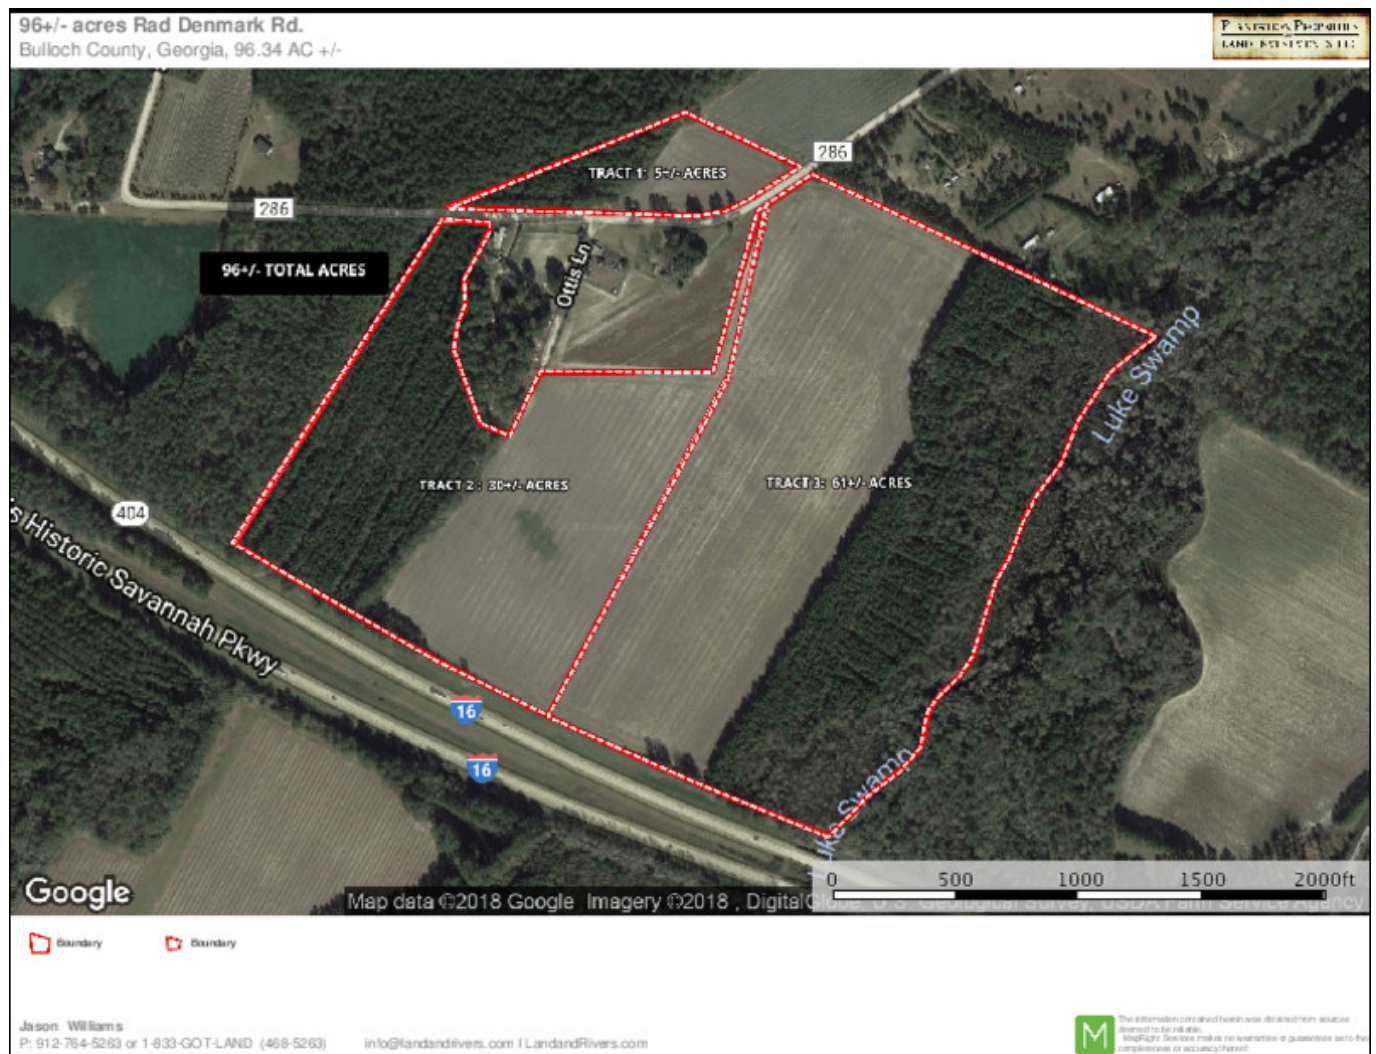

Rad Denmark Farm - Tract 1

Published on Plantation Properties & Land Investments, LLC (<https://landandrivers.com>)

Source URL: <https://landandrivers.com/property/rad-denmark-farm-tract-1>