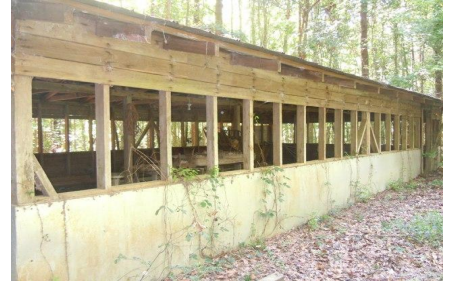

savannah river

Published on Plantation Properties & Land Investments, LLC (<https://landandrivers.com>)

Source URL: <https://landandrivers.com/property/savannah-river>