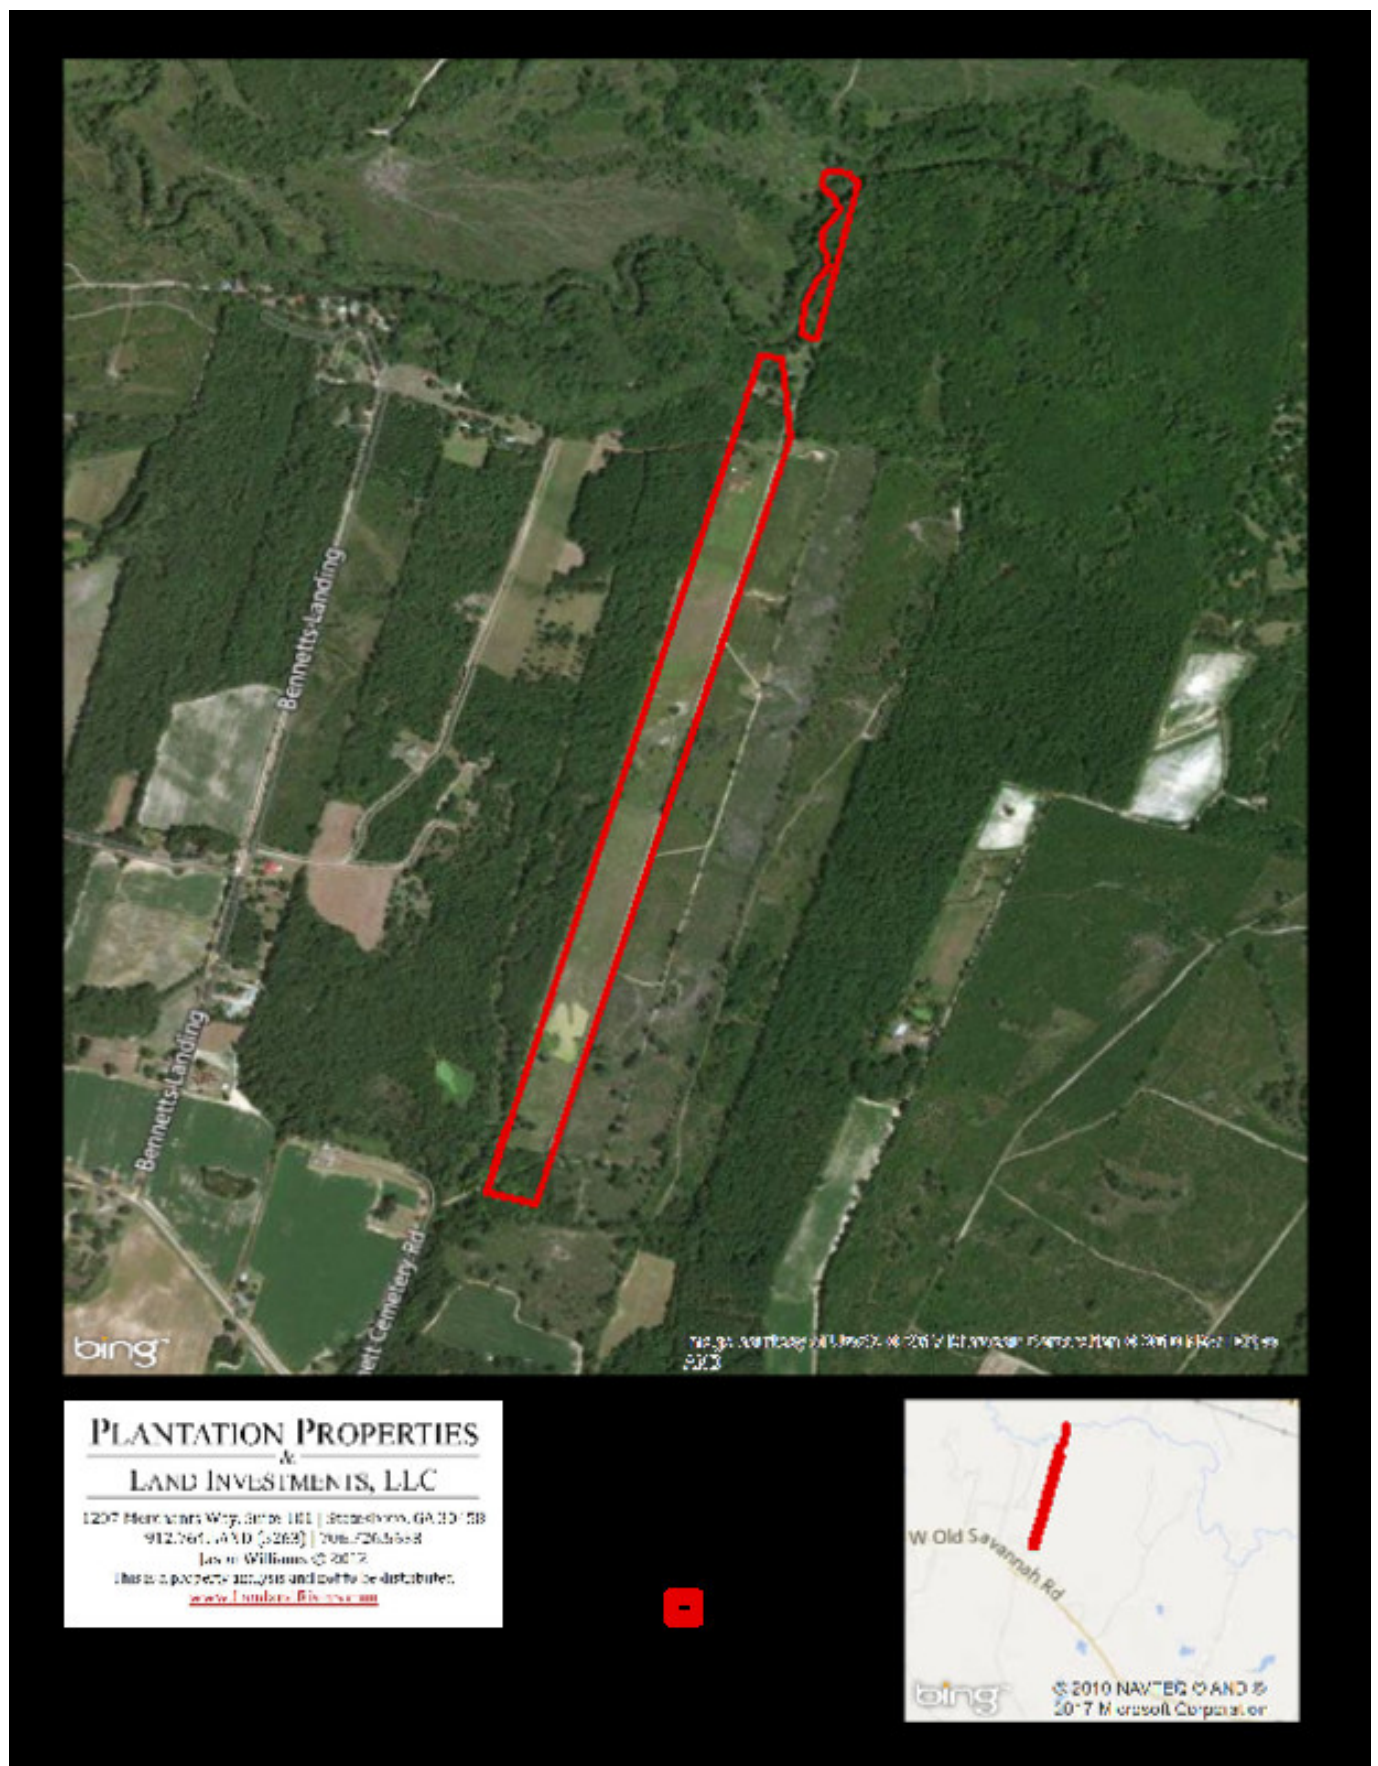

Ridge Lane Riverfront

Published on Plantation Properties & Land Investments, LLC (<https://landandrivers.com>)

Source URL: <https://landandrivers.com/property/ridge-lane-riverfront-0>