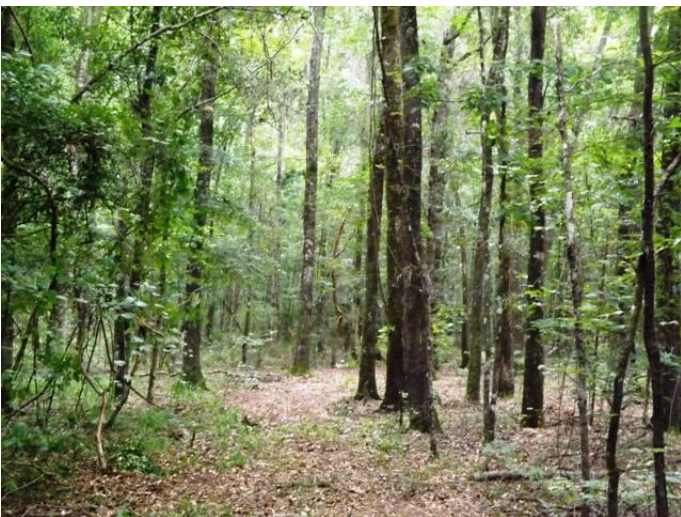

# BRIER CREEK TRACT

- **Land - For sale**
- **\$524,550**
- **State: Georgia**
- **County: Burke**
- **City: Sardis**
- **Acreeage: 269+/-**

A Great Tract at a Great Price!!! 269+/- acres on the "Legendary" Brier Creek! This is a lovely wooded tract featuring over a mile of creek frontage, a hunting camp, nice bluff and beautiful rolling hardwoods that border along Brier Creek. The numerous roads and trails allow you total access through the entire property. Where you can see how well managed this tract is for wildlife, including

food plots and duck ponds. The year round food source, dense vegetation, mature hardwoods and low pressure make this acreage unparalleled to any other on the market. With approximately 175+/- acres of merchantable natural hardwoods and pines this tract is a rare find in today's market! The hunting camp is a nice added bonus with power, well and septic all on the property. The serenity of this place is evident the moment you arrive. Call today for more details or to see this tract 912.764.LAND(5263)