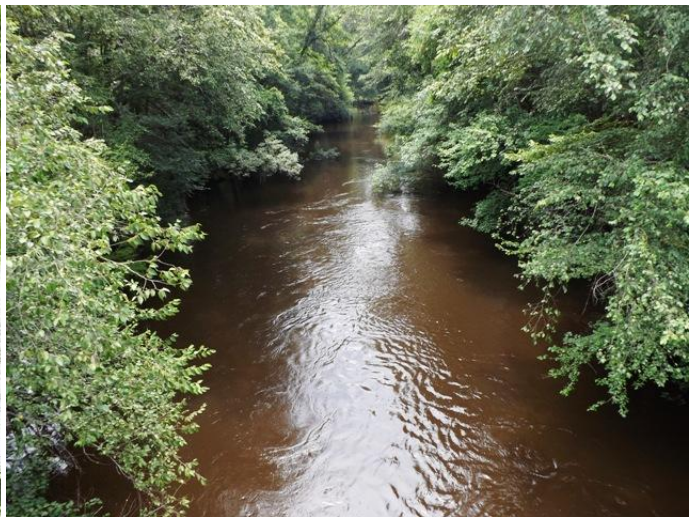

For More details or information contact Jason Williams 912.764.LAND(5263)

jasonwilliams@landandrivers.com

PLANTATION PROPERTIES
&
LAND INVESTMENTS, LLC