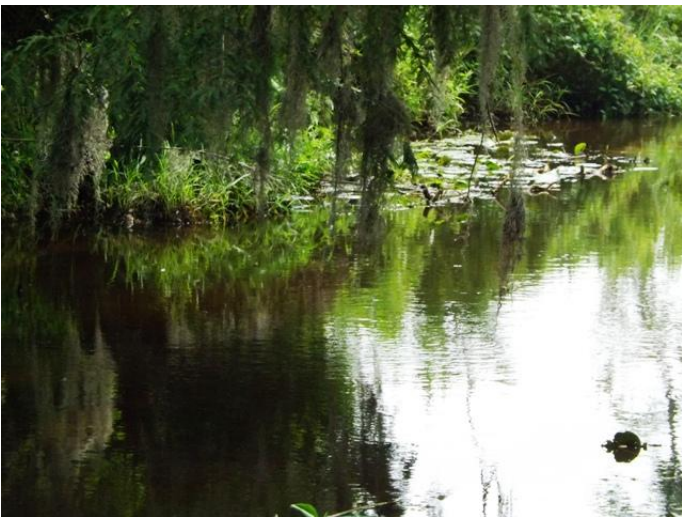

For More details or information contact Jason Williams 912.764.LAND(5263)

jasonwilliams@landandrivers.com

PLANTATION PROPERTIES
&
LAND INVESTMENTS, LLC